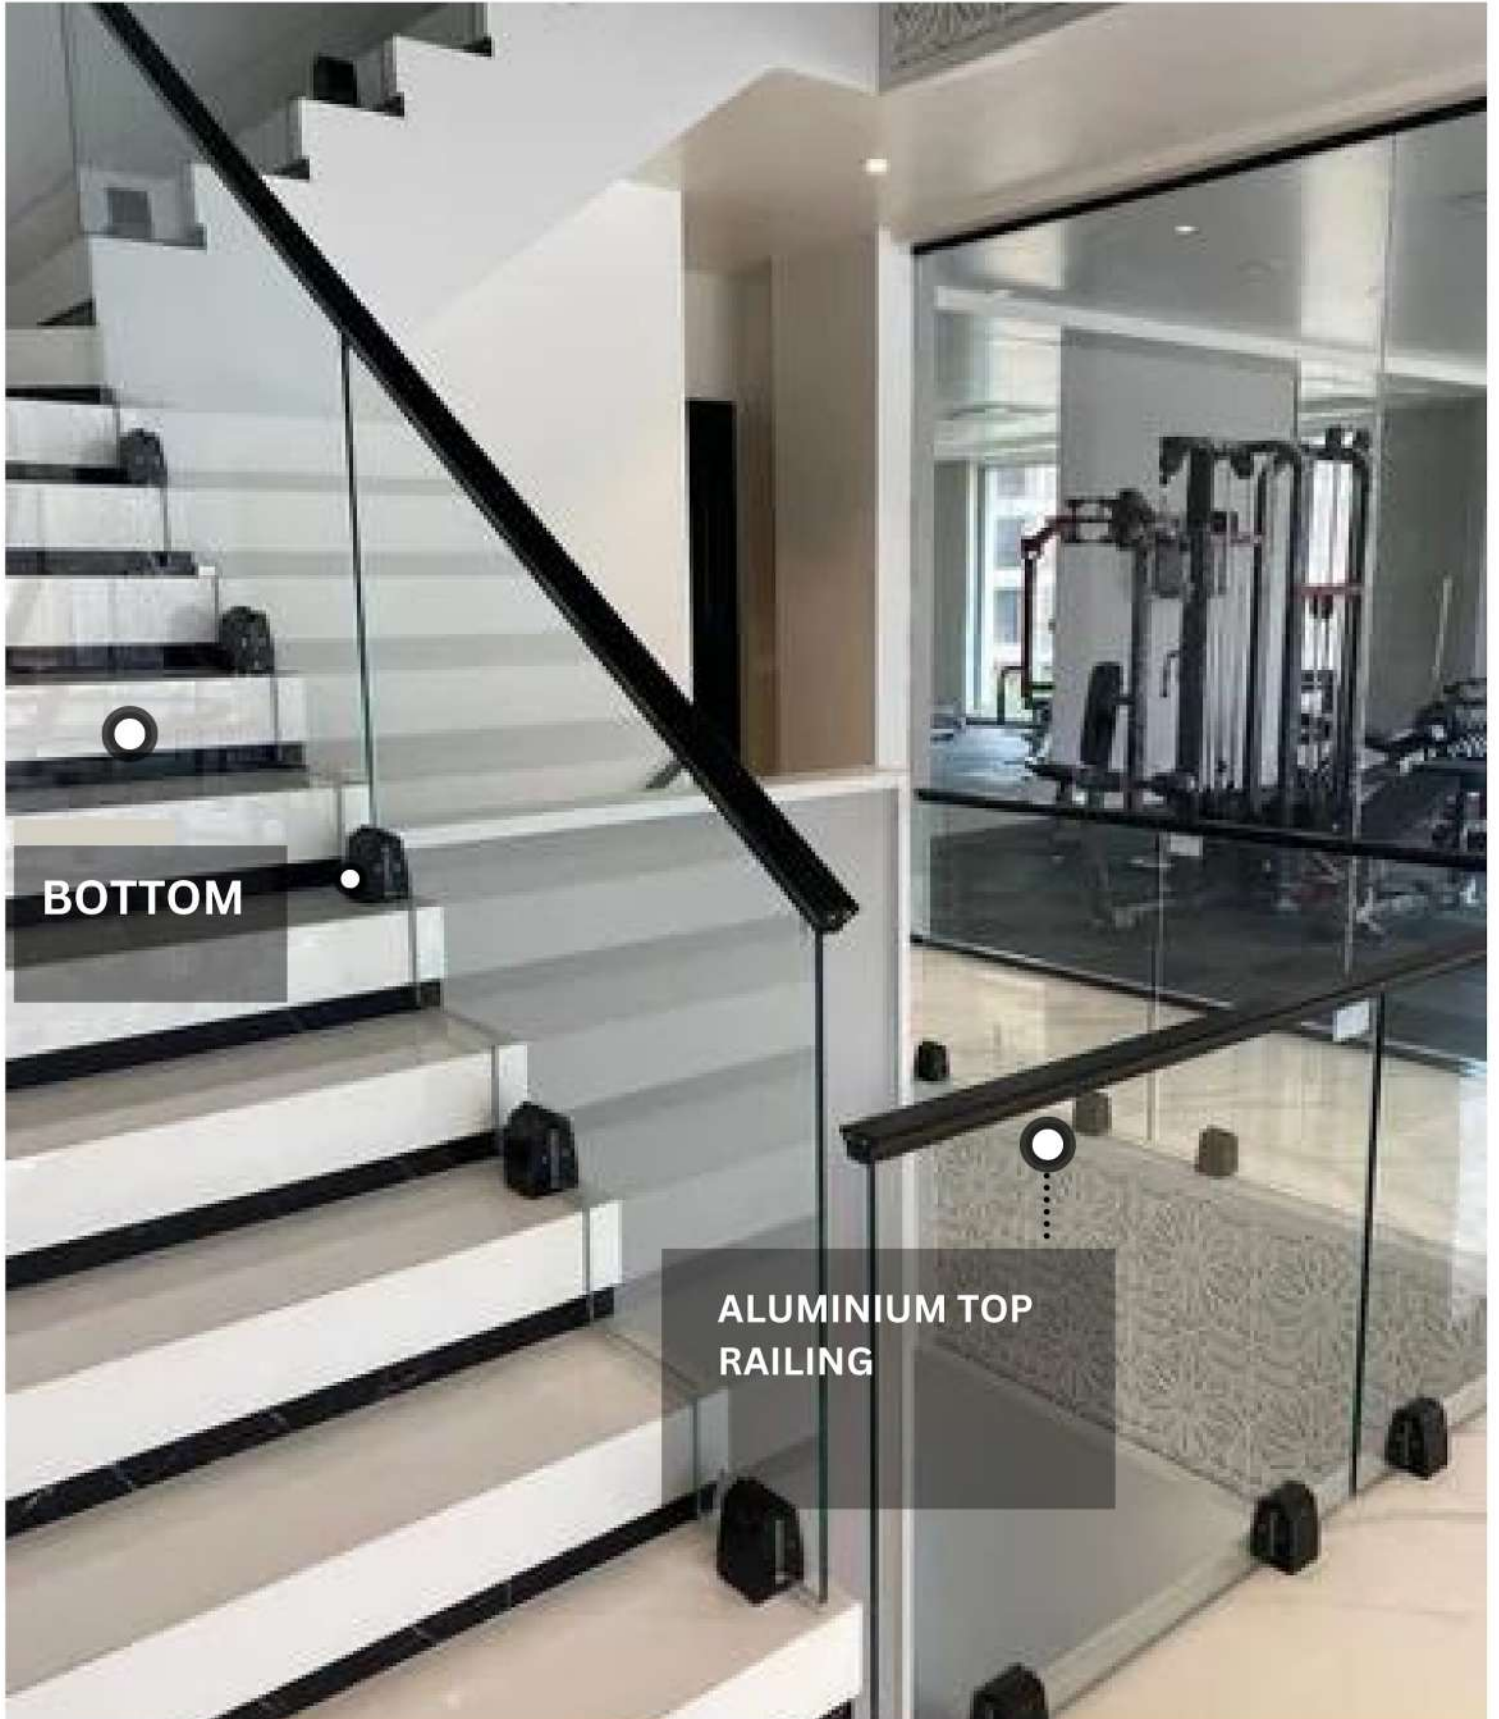

RAILING CATALOG

●
BOTTOM

●
.....
**ALUMINIUM TOP
RAILING**

ABOUT US

Finilex Aluminium Railing System, a sleek and stylish solution for enhancing the safety and aesthetics of your space. Crafted with precision and built to last, this railing system is designed to elevate the look of any residential or commercial property.