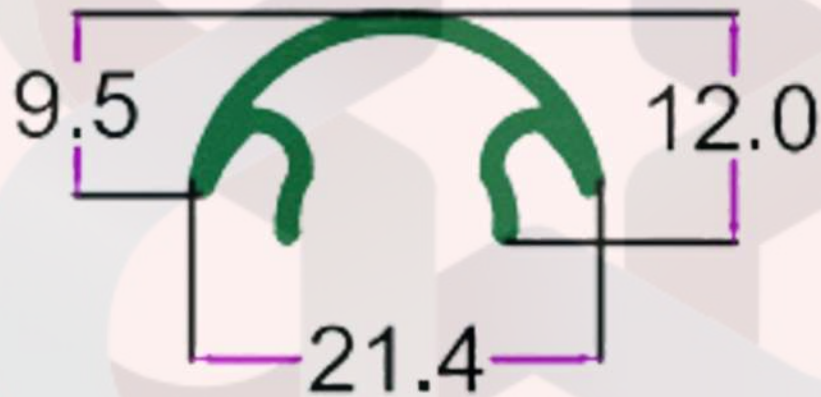

itswallpanel.com

SEC. NO. 3455

WT. 0.730 TO 0.825 KG/12'

itswallpanel.com

CLEAN ROOM & BATHROOM SECTION

INTELLIGENT  
ALUMINIUM

itswallpanel.com

SEC. NO. 3556