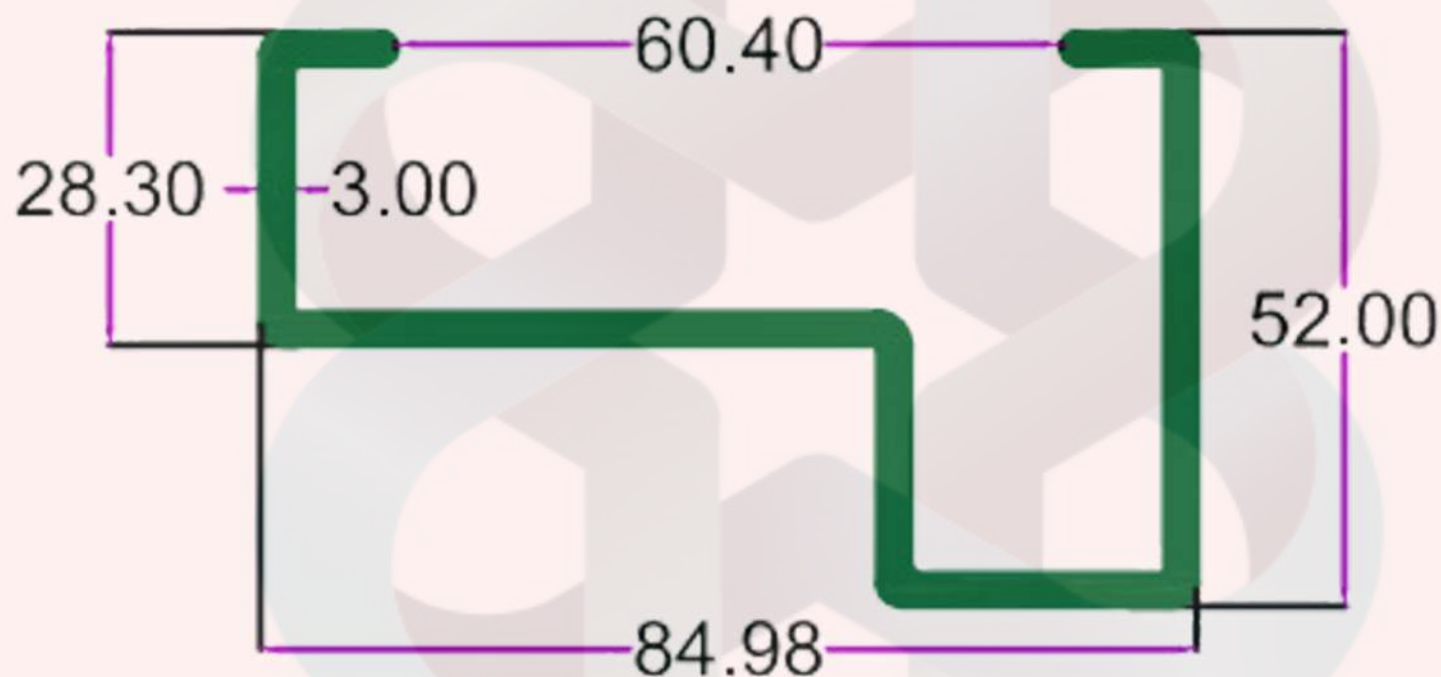

CLEAN ROOM & BATHROOM SECTION

INTELLIGENT
ALUMINIUM
itswallpanel.com

SEC.NO. 4834

WT. 5.890 TO 6.140 KG/12'

itswallpanel.com