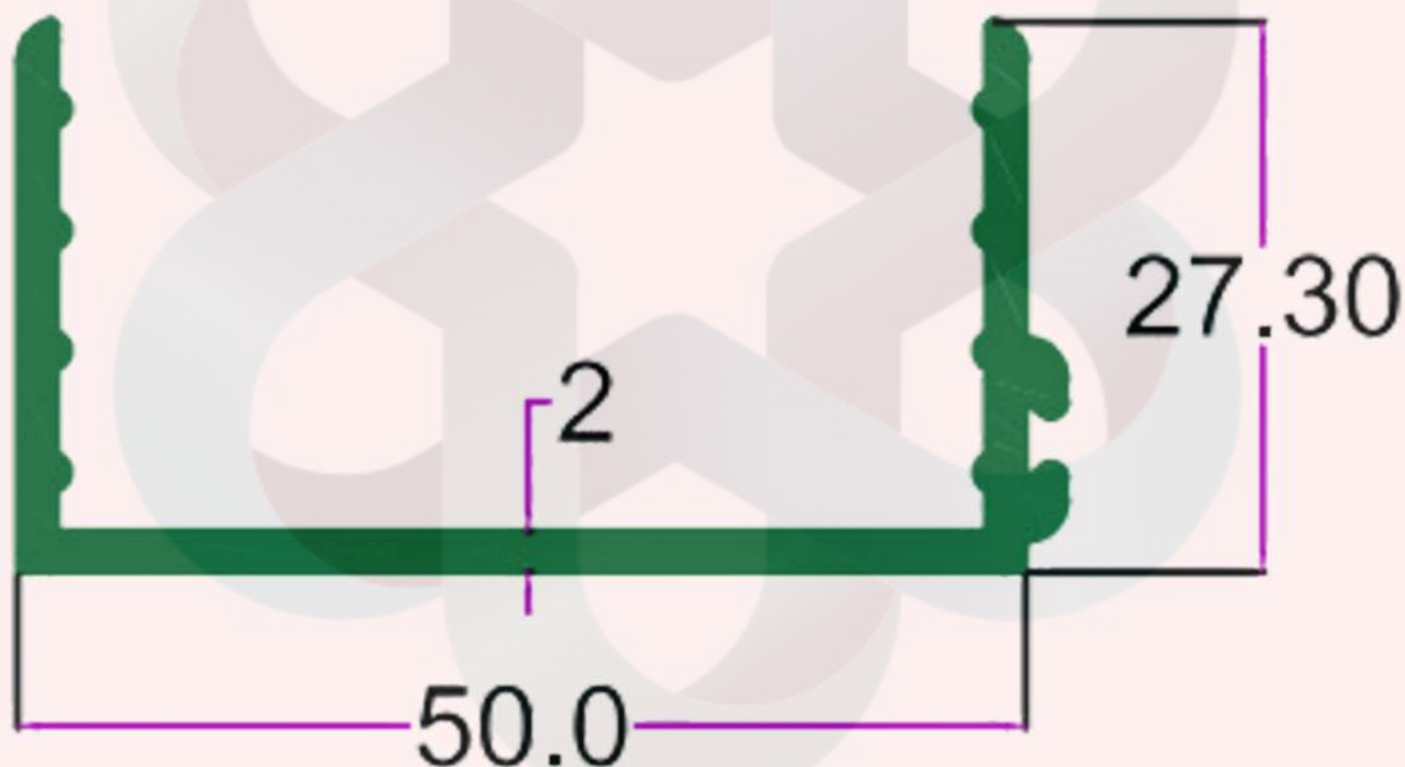

CLEAN ROOM & BATHROOM SECTION

INTELLIGENT
ALUMINIUM

itswallpanel.com

SEC. NO. 3657

WT. 2.100 TO 2.300 KG/12'

INTELLIGENT
ALUMINIUM

itswallpanel.com