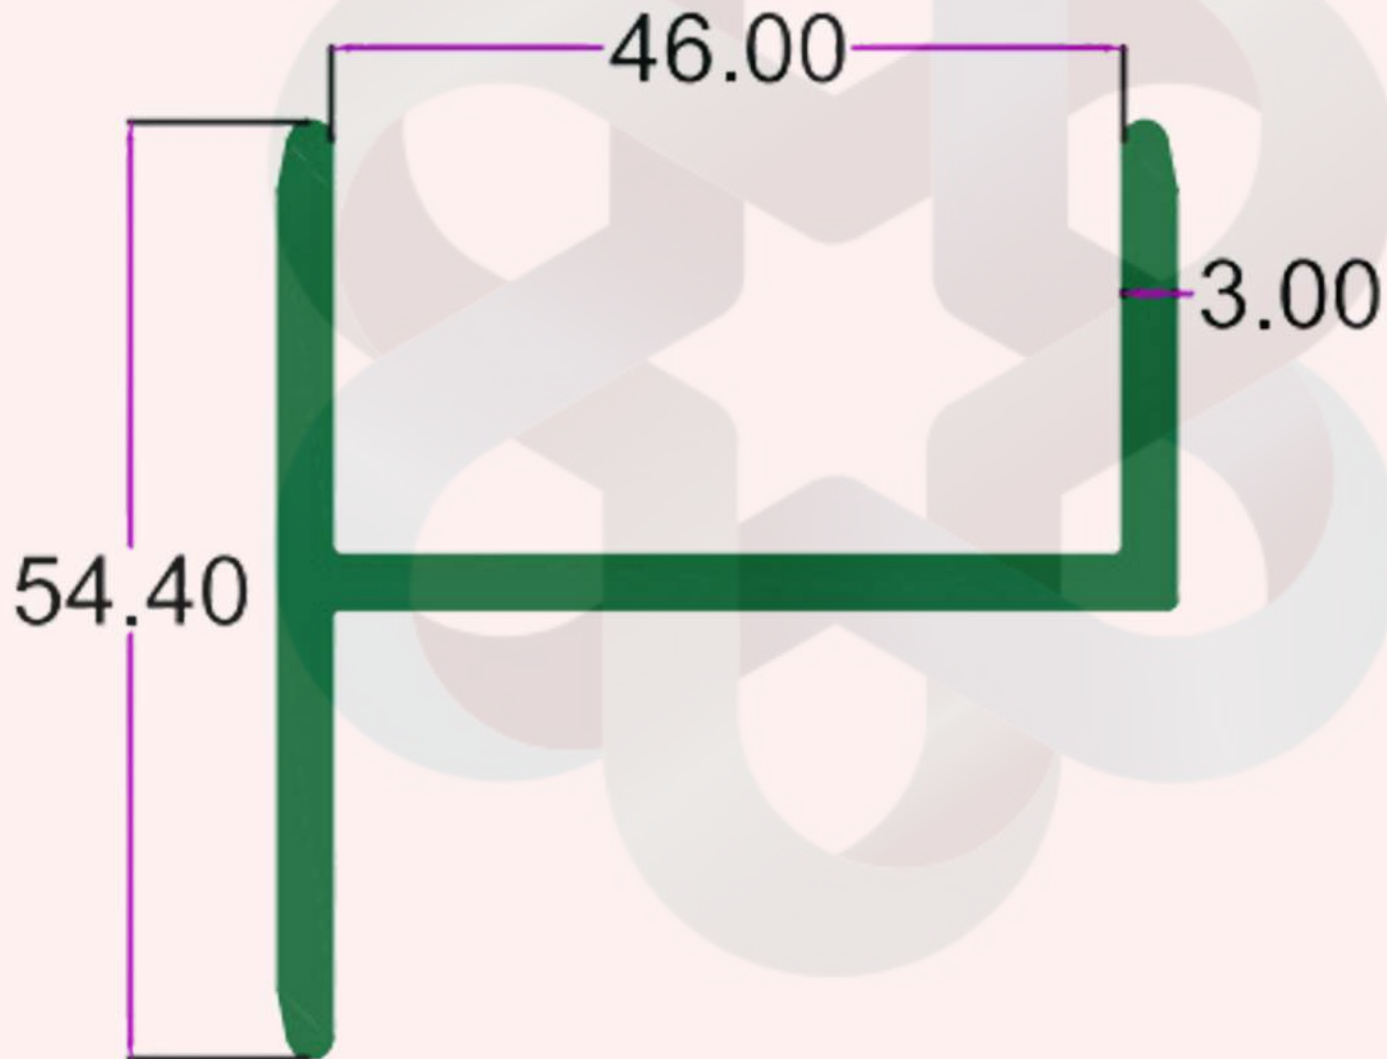

WT. 2.950 TO 3.150 KG/12'

itswallpanel.com

CLEAN ROOM & BATHROOM SECTION

INTELLIGENT  
ALUMINIUM

[itswallpanel.com](http://itswallpanel.com)

SEC.NO. 4829

WT. 3.750 TO 4.000 KG/12'

CLEAN ROOM & BATHROOM SECTION