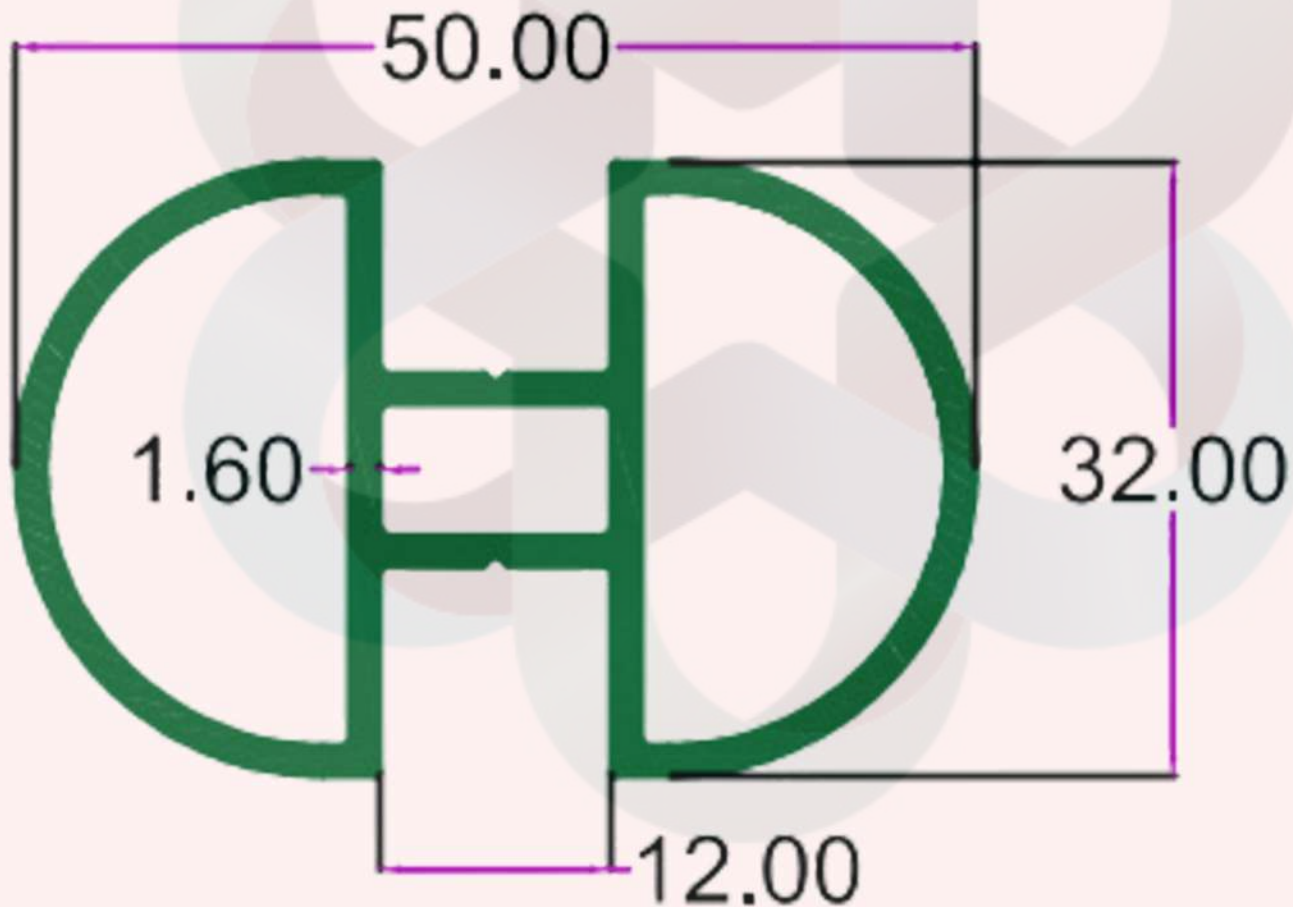

CLEAN ROOM & BATHROOM SECTION

INTELLIGENT
ALUMINIUM

itswallpanel.com

INTELLIGENT

SEC. NO. 4155

WT. 2.950 TO 3.150 KG/12'

itswallpanel.com