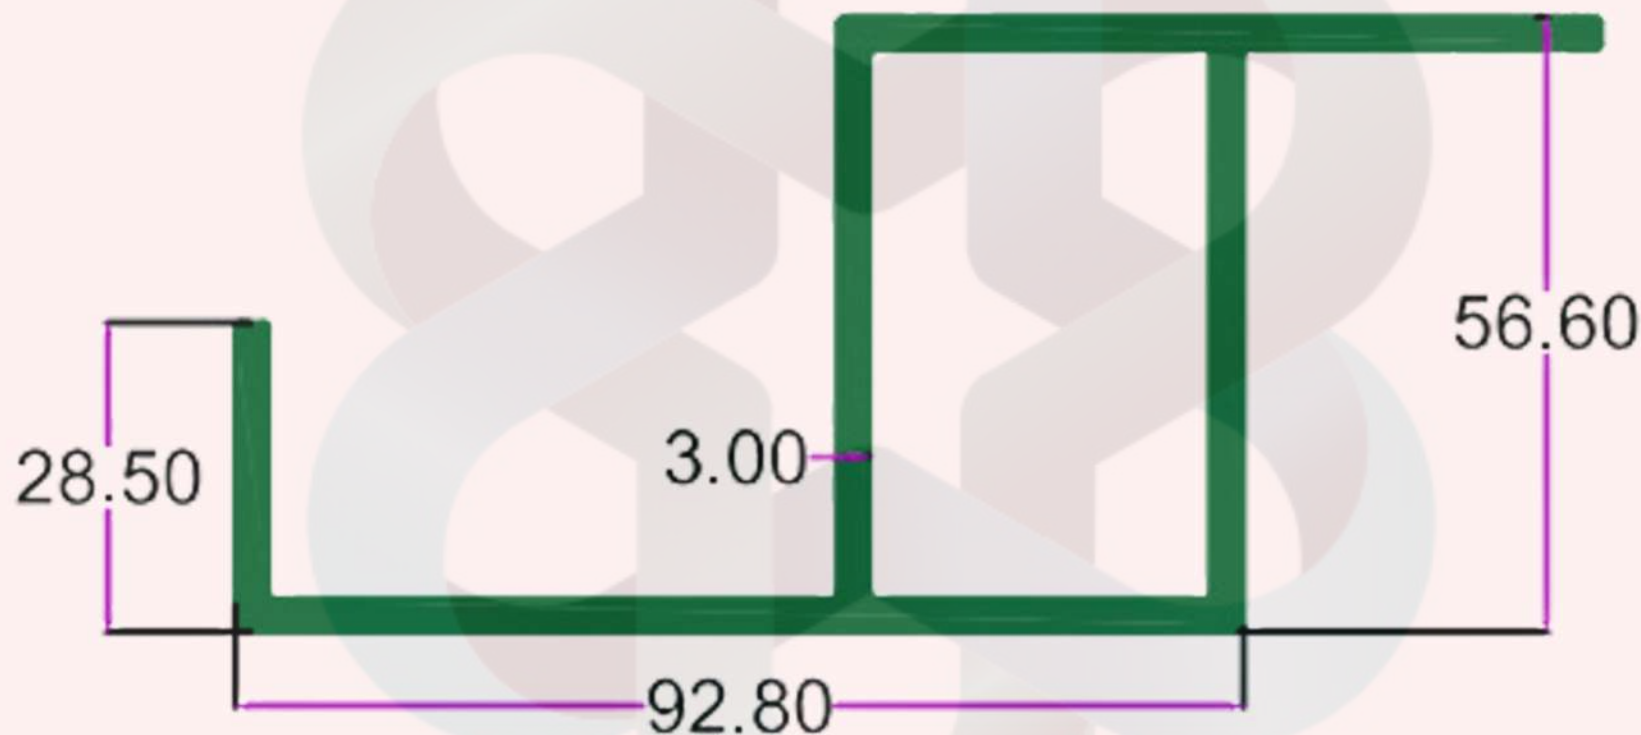

# CLEAN ROOM & BATHROOM SECTION

INTELLIGENT  
ALUMINIUM  
itswallpanel.com

SEC.NO. 4834

WT. 5.890 TO 6.140 KG/12'

itswallpanel.com

CLEAN ROOM & BATHROOM SECTION

INTELLIGENT  
ALUMINIUM

itswallpanel.com