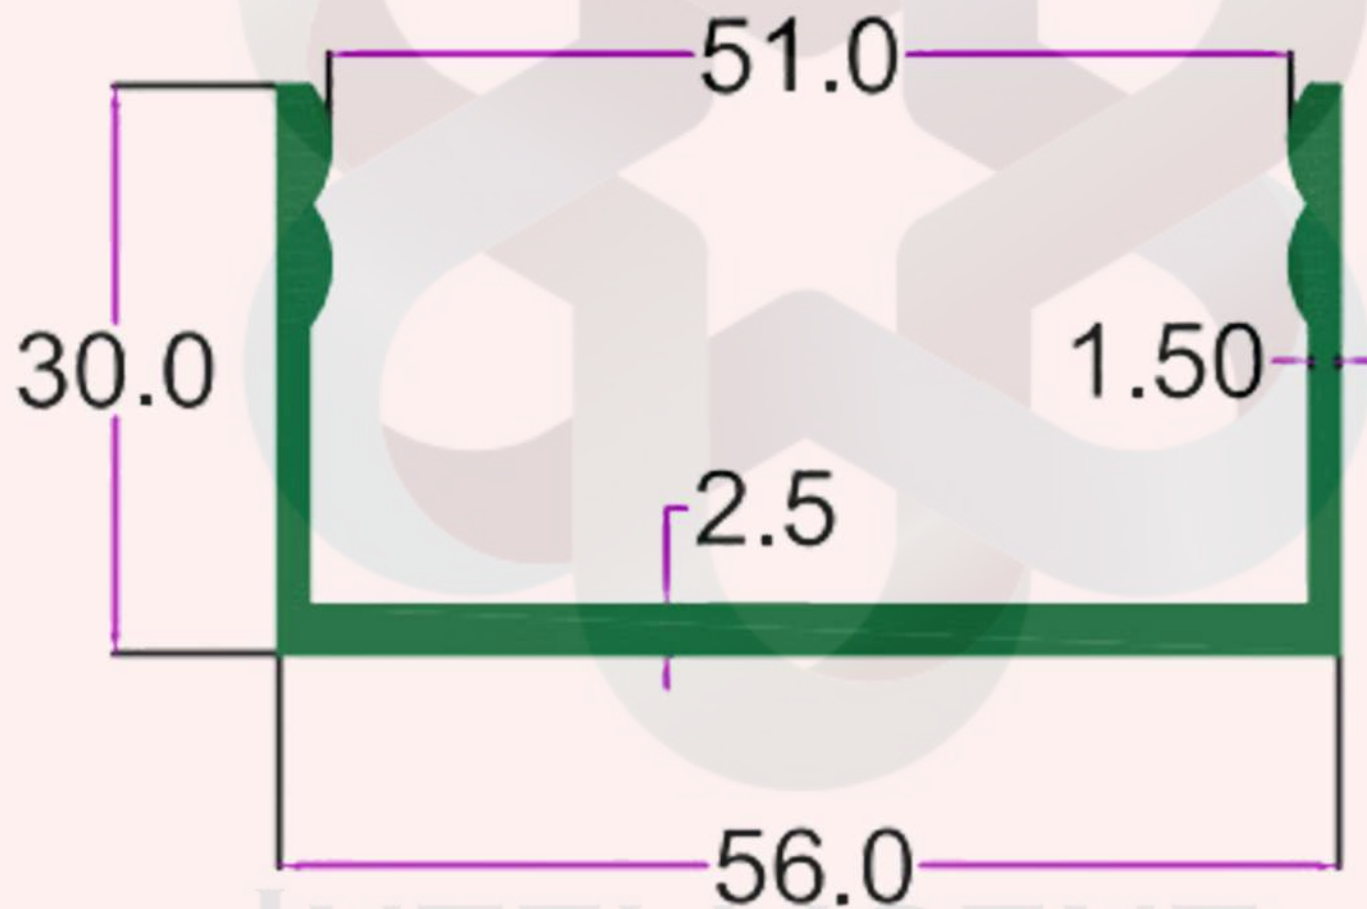

CLEAN ROOM & BATHROOM SECTION

INTELLIGENT
ALUMINIUM

itswallpanel.com

SEC. NO. 3221
WT. 2.370 TO 2.500 KG/12'

INTELLIGENT

itswallpanel.com