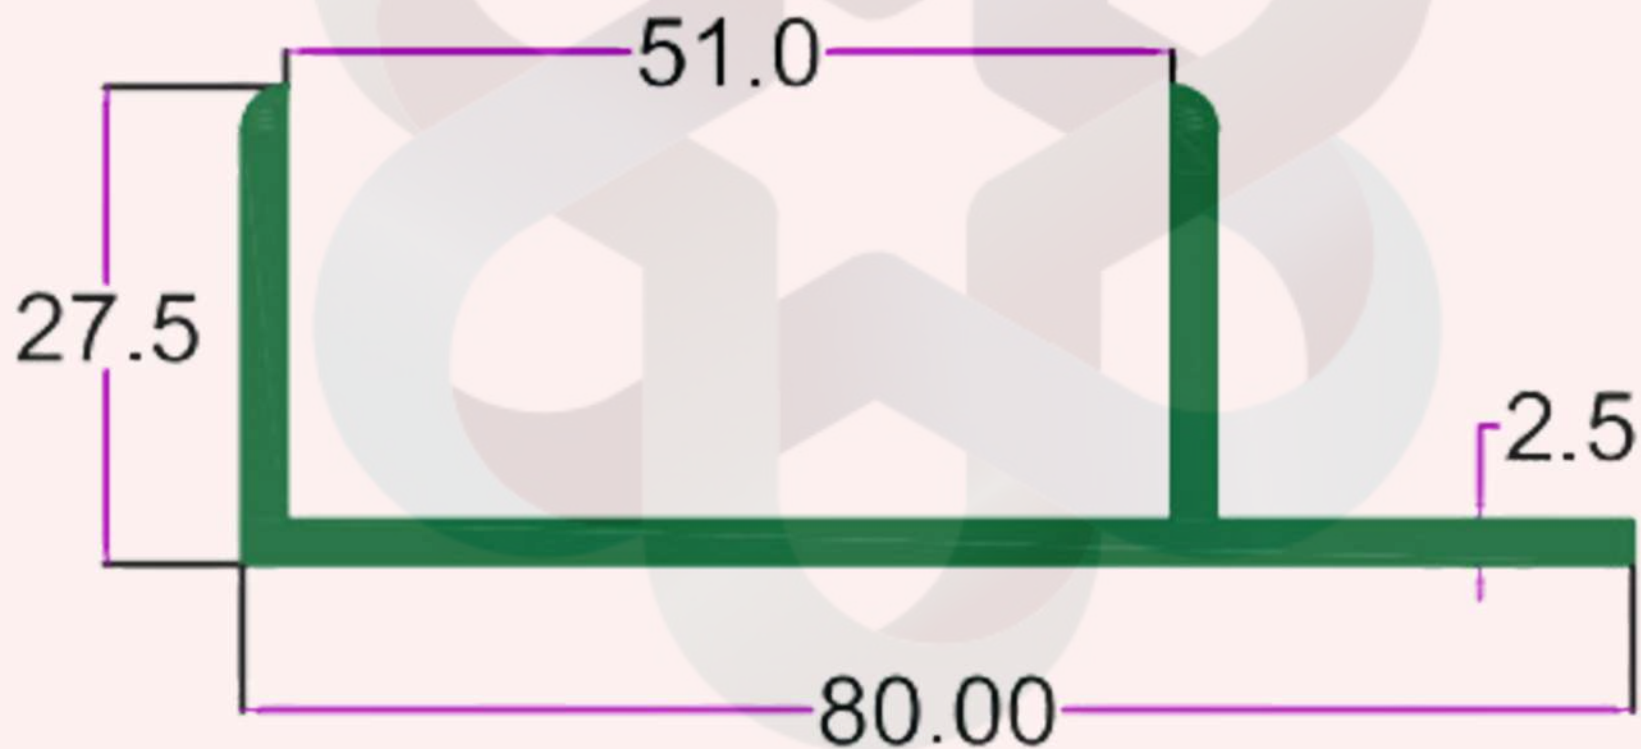

CLEAN ROOM & BATHROOM SECTION

INTELLIGENT
ALUMINIUM

itswallpanel.com

INTELLIGENT

SEC. NO. 3222

WT. 3.185 TO 3.500 KG/12'

itswallpanel.com