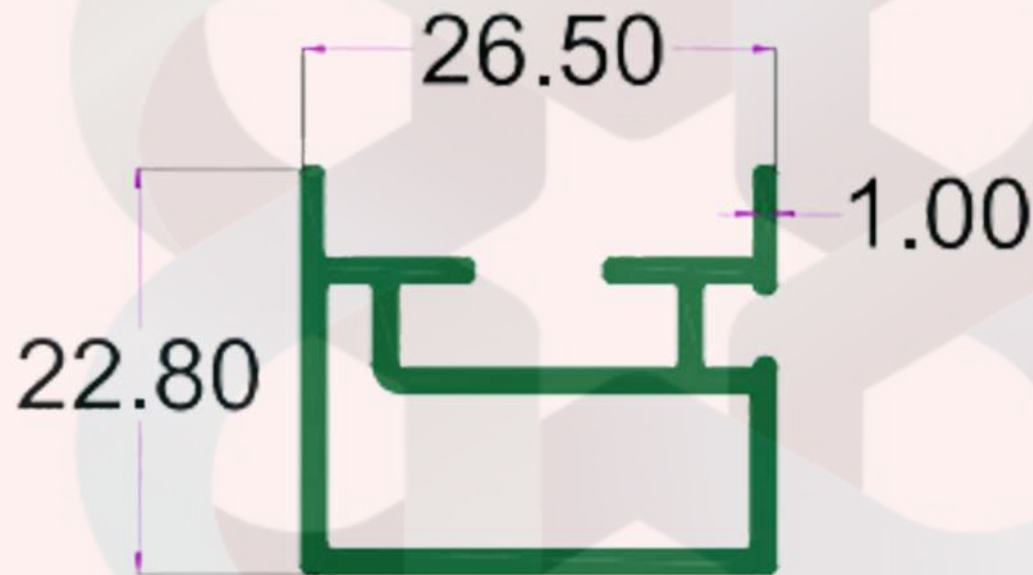

itswallpanel.com

INTELLIGENT

SEC. NO. 3693

WT. 2.900 TO 3.170 KG/12'

itswallpanel.com

CLEAN ROOM & BATHROOM SECTION

INTELLIGENT  
ALUMINIUM

itswallpanel.com