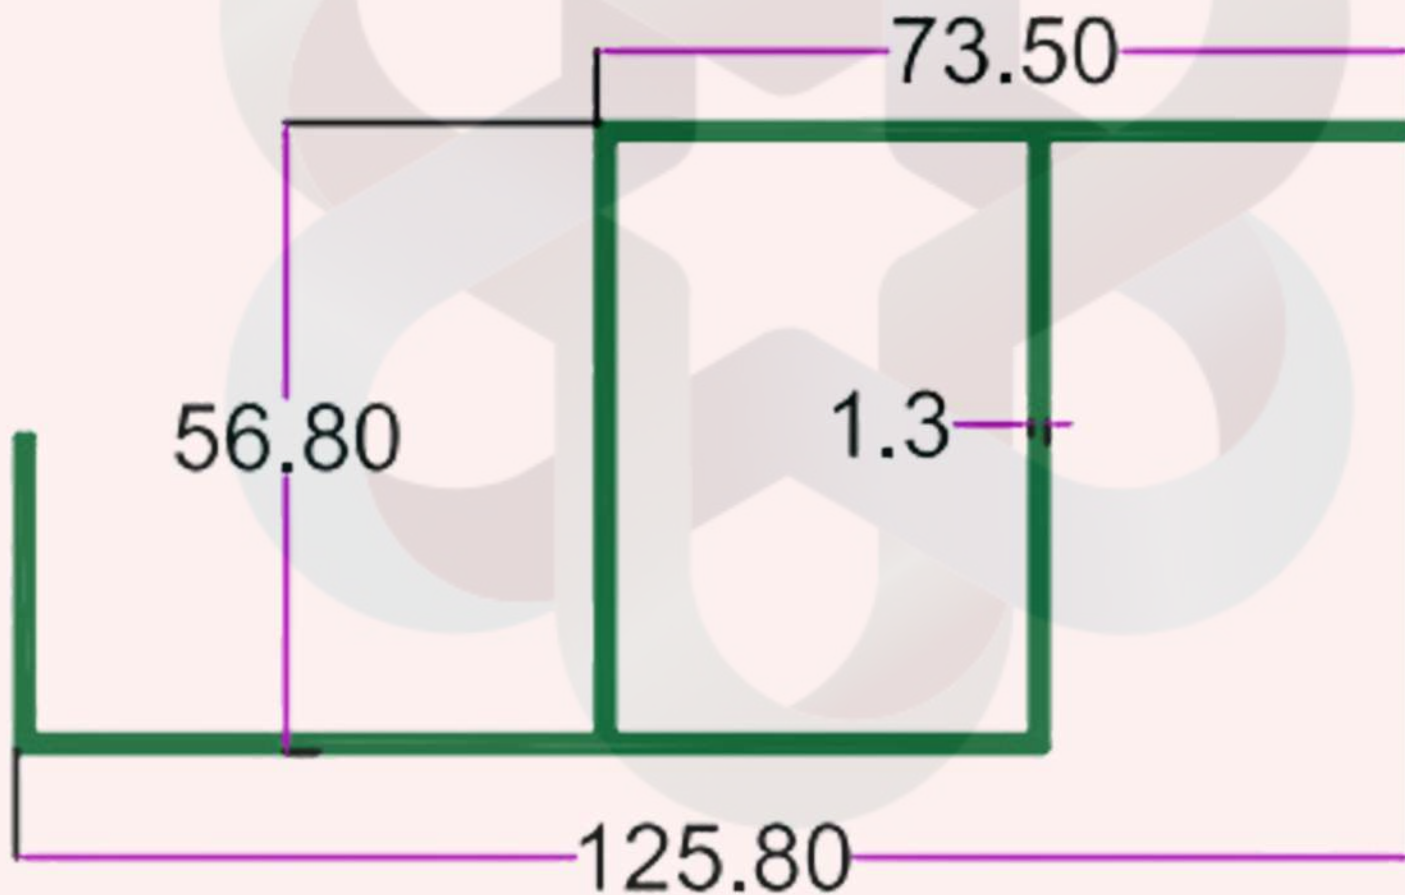

INTELLIGENT  
ALUMINIUM

itswallpanel.com

SEC. NO. 3659

WT. 3.000 TO 3.300 KG/12'

itswallpanel.com

CLEAN ROOM & BATHROOM SECTION

INTELLIGENT  
ALUMINIUM

itswallpanel.com

SEC. NO. 3660

WT. 3.900 TO 4.300 KG/12'

itswallpanel.com