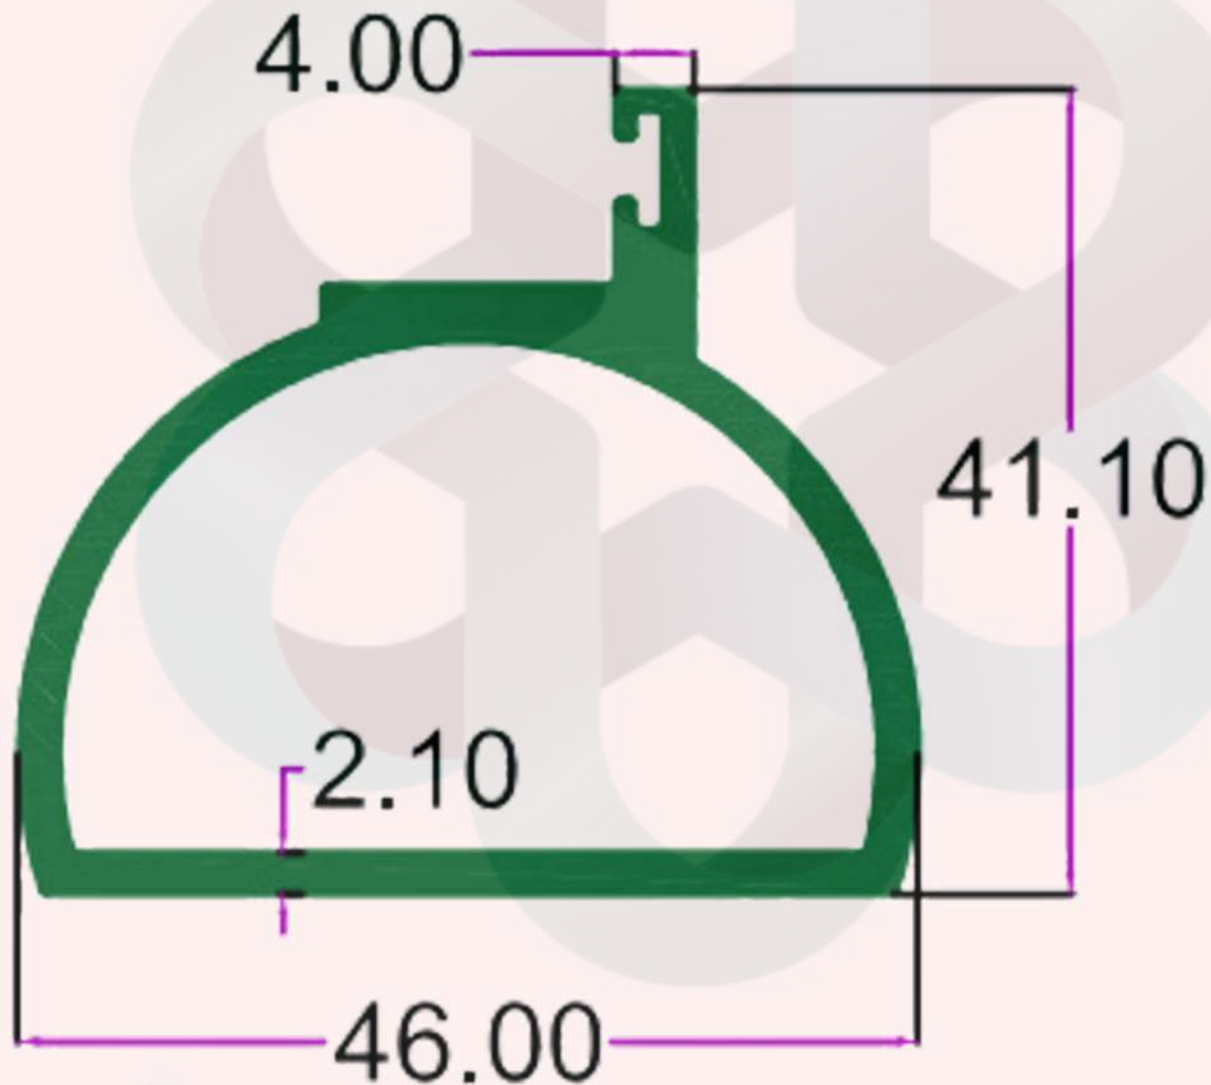

SEC. NO. 4156

WT. 2.250 TO 2.400 KG/12'

itswallpanel.com

CLEAN ROOM & BATHROOM SECTION

INTELLIGENT  
ALUMINIUM

itswallpanel.com

SEC. NO. 4158

WT. 3.140 TO 3.300 KG/12'