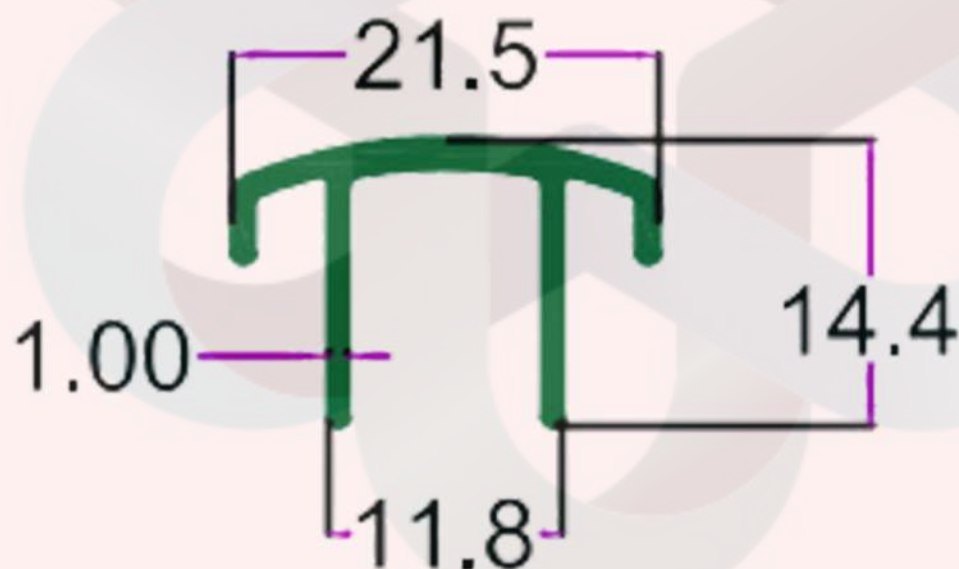

CLEAN ROOM & BATHROOM SECTION

INTELLIGENT
ALUMINIUM
itswallpanel.com

SEC. NO. 3557

WT. 0.550 TO 0.650 KG/12

itswallpanel.com