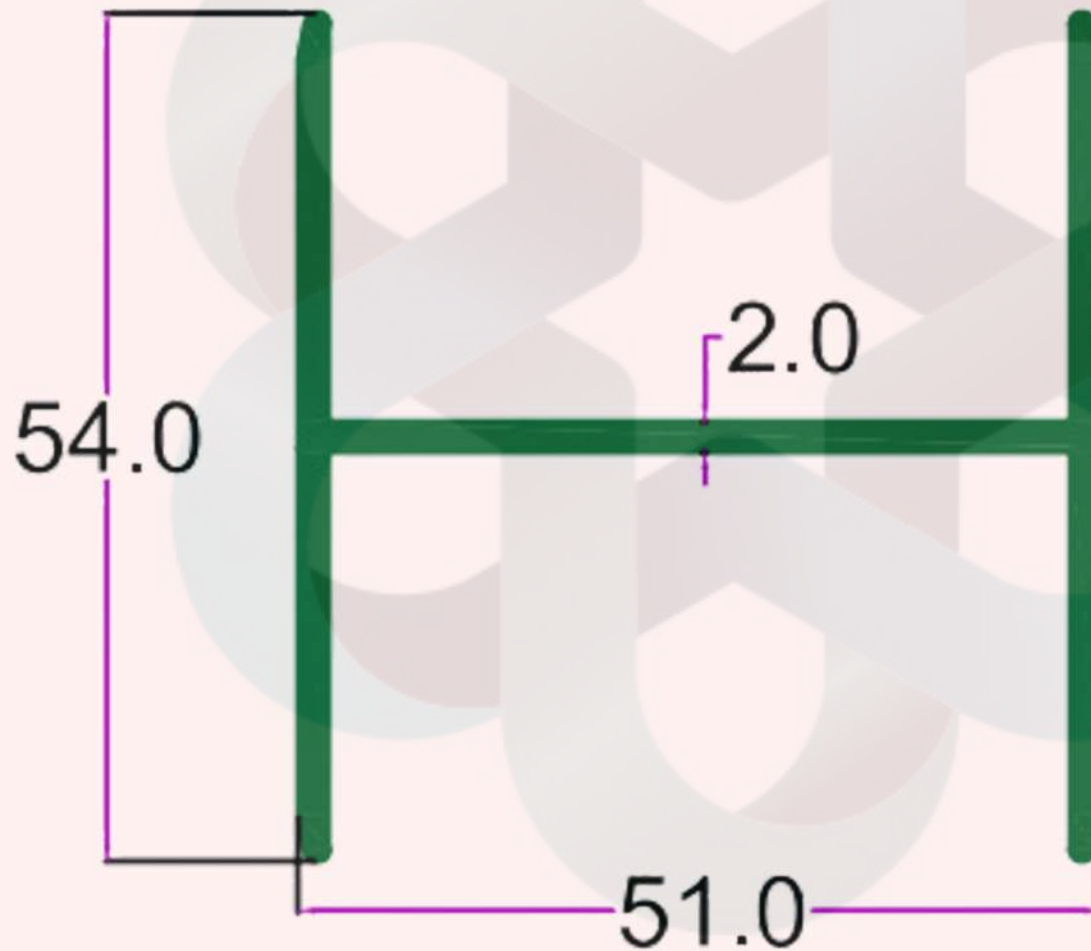

CLEAN ROOM & BATHROOM SECTION

INTELLIGENT
ALUMINIUM

itswallpanel.com

INTELLIGENT

SEC. NO. 3693

WT. 2.900 TO 3.170 KG/12'

itswallpanel.com