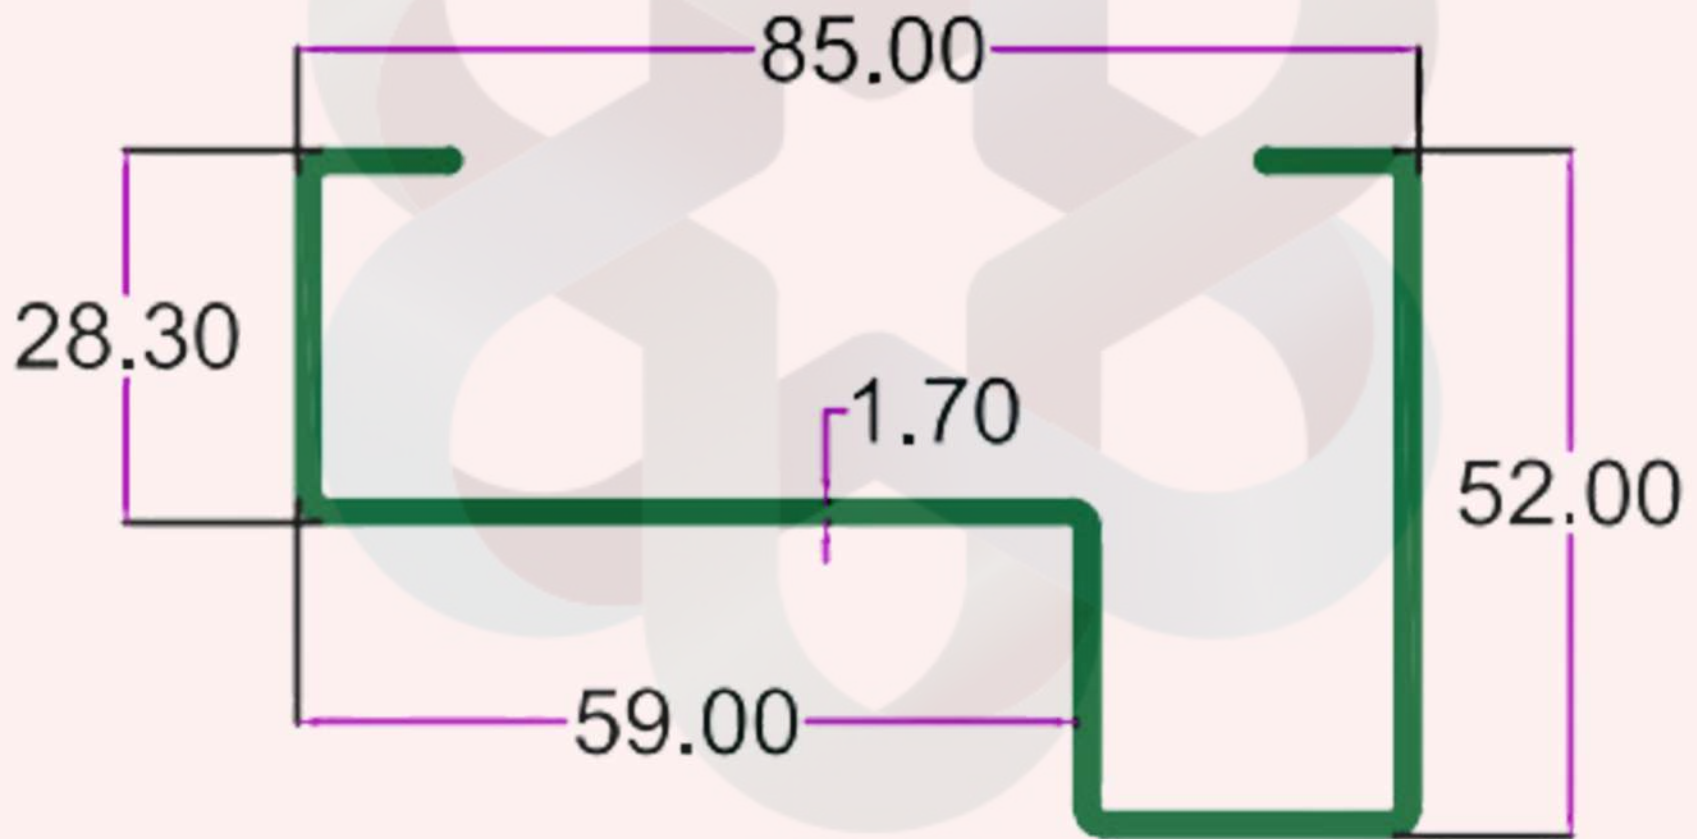

itswallpanel.com

SEC. NO. 3592

WT. 1.900 TO 2.150 KG/12'

itswallpanel.com

CLEAN ROOM & BATHROOM SECTION

INTELLIGENT  
ALUMINIUM

itswallpanel.com

SEC. NO. 3658