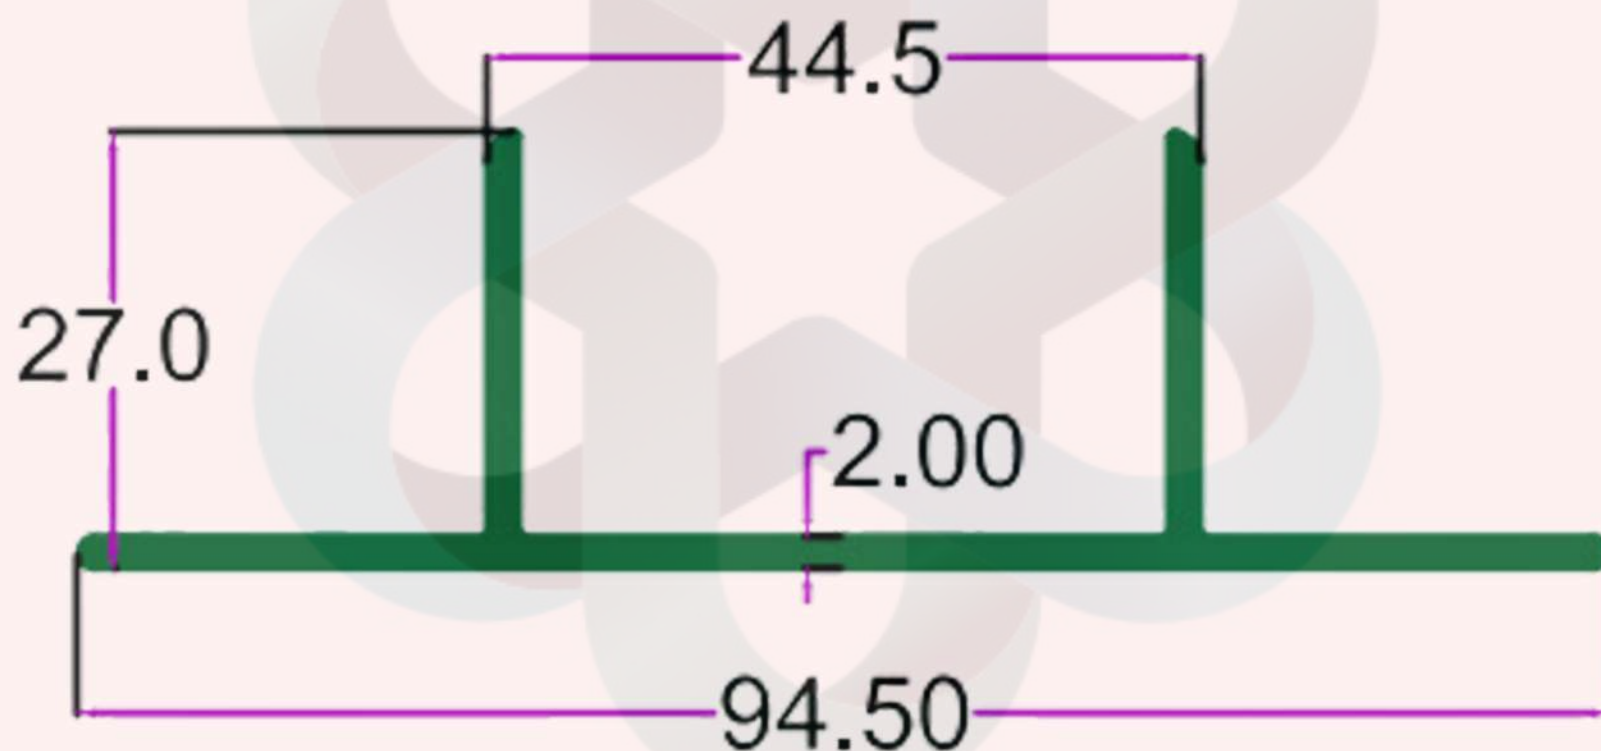

CLEAN ROOM & BATHROOM SECTION

INTELLIGENT
ALUMINIUM
itswallpanel.com

SEC. NO. 3591

WT 2.700 TO 3.000 KG/12'

itswallpanel.com