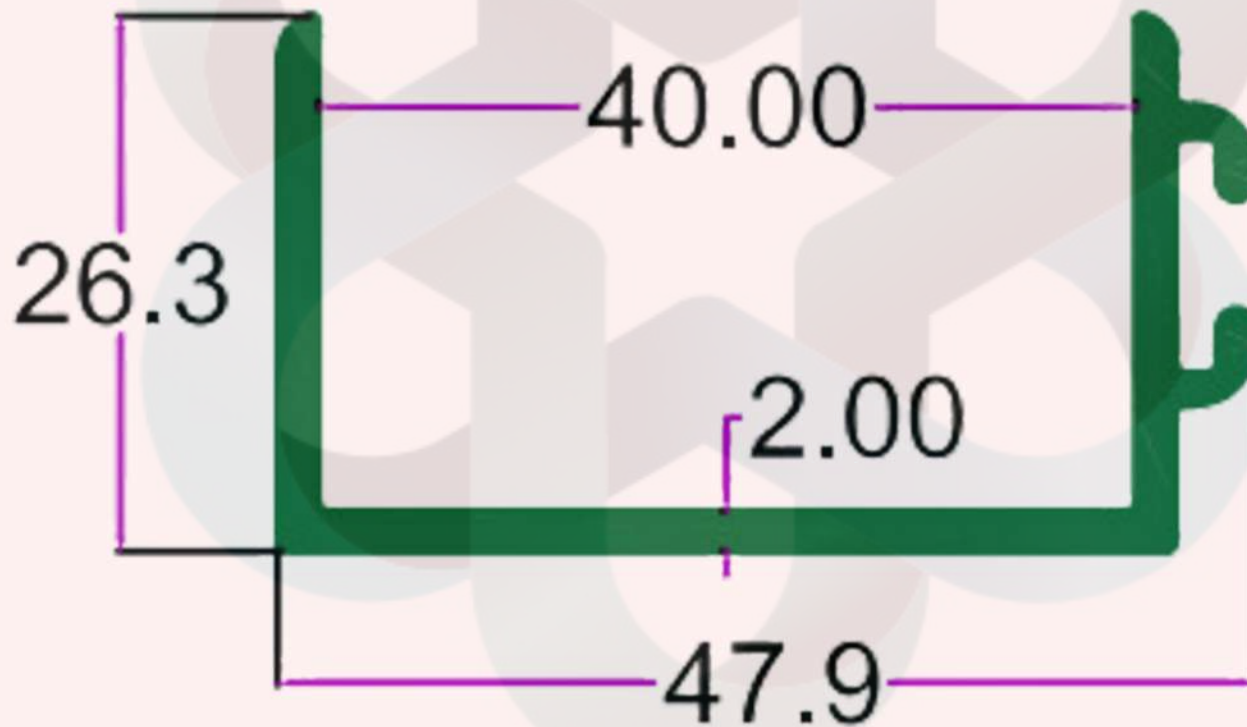

CLEAN ROOM & BATHROOM SECTION

INTELLIGENT
ALUMINIUM

itswallpanel.com

SEC. NO. 3592

WT. 1.900 TO 2.150 KG/12'

itswallpanel.com