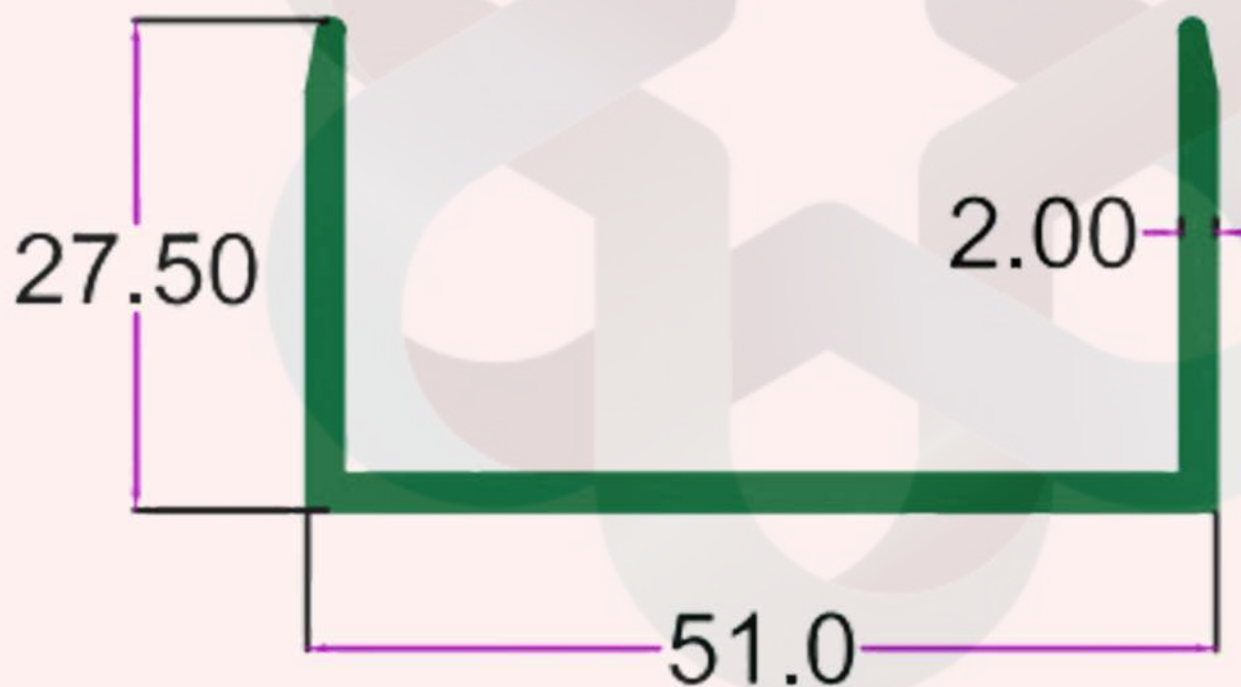

CLEAN ROOM & BATHROOM SECTION

INTELLIGENT  
ALUMINIUM

itswallpanel.com

SEC. NO. 3652

WT. 1.900 TO 2.200 KG/12'

INTELLIGENT  
ALUMINIUM

itswallpanel.com