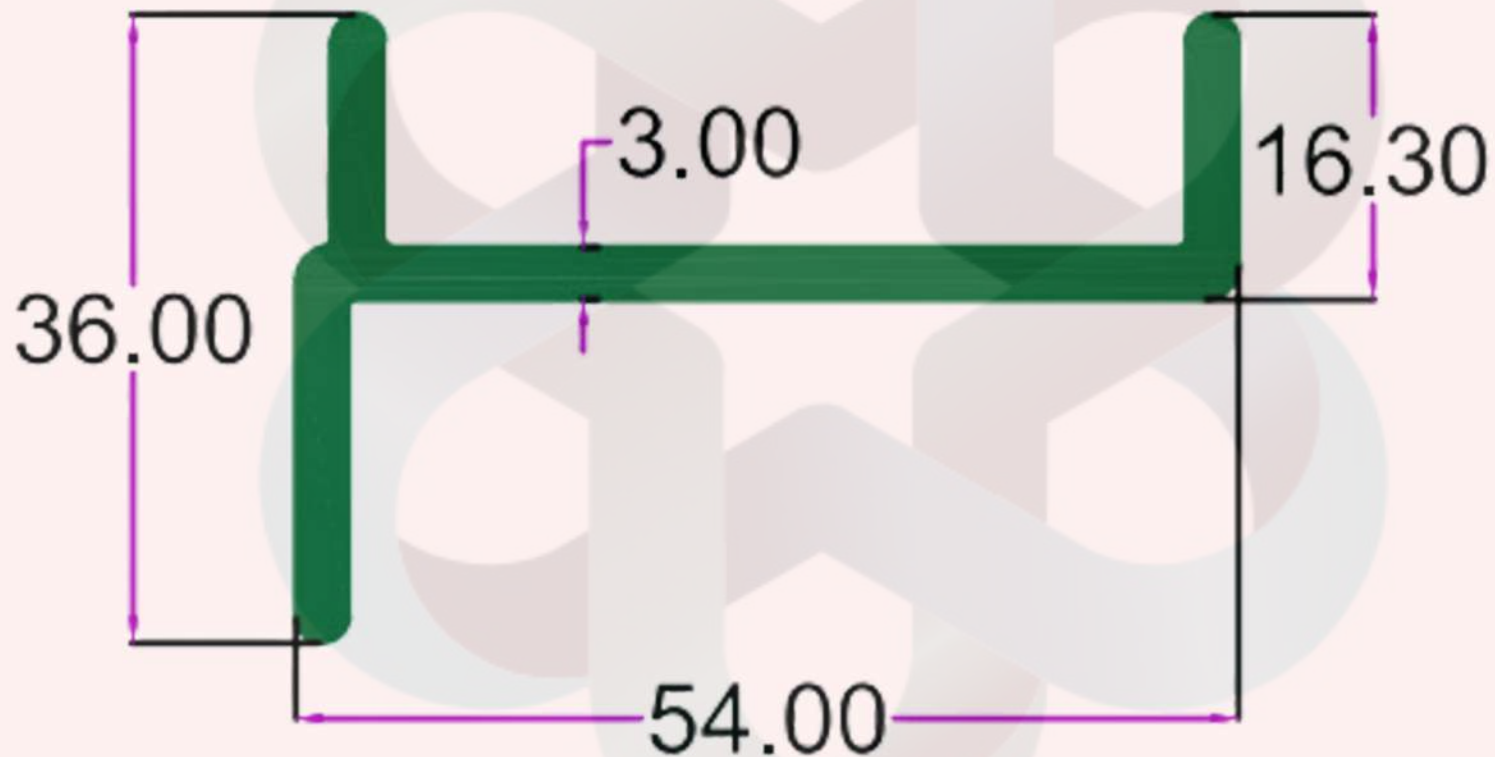

[itswallpanel.com](http://itswallpanel.com)

SEC.NO. 4831

WT. 5.870 TO 6.120 KG/12'

[itswallpanel.com](http://itswallpanel.com)

CLEAN ROOM & BATHROOM SECTION

INTELLIGENT  
ALUMINIUM

itswallpanel.com

SEC.NO. 4832