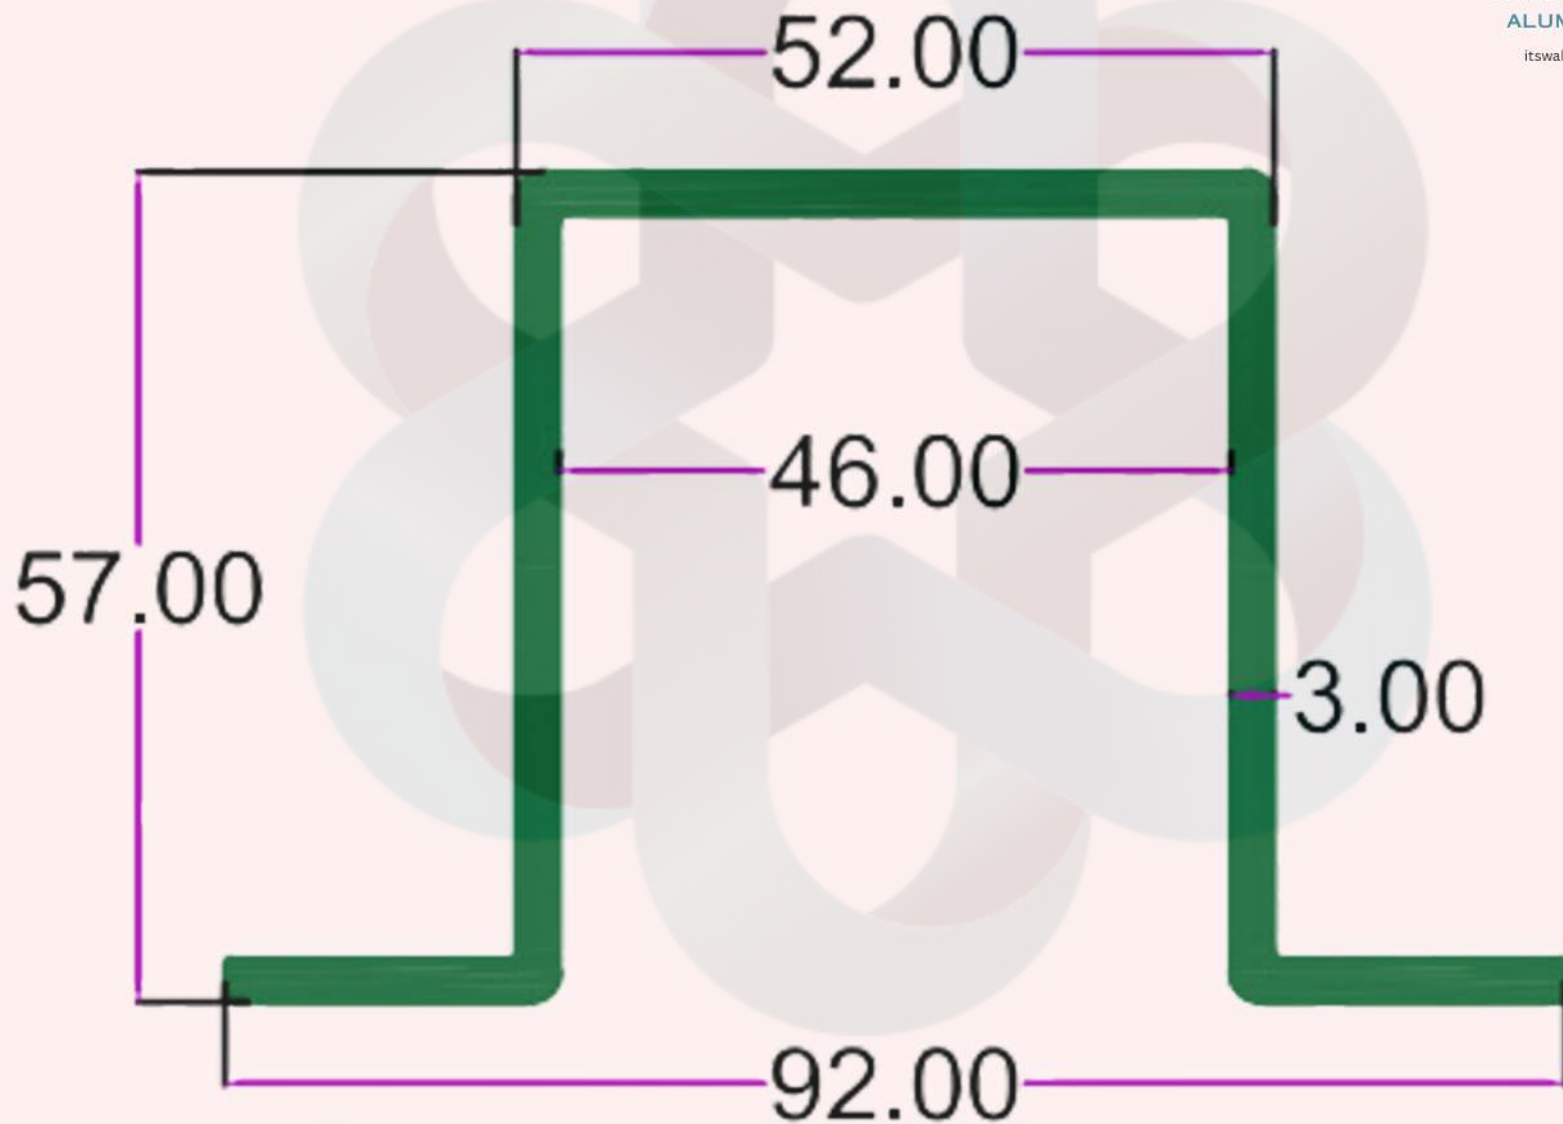

SEC.NO. 4836

WT. 8.590 TO 8.890 KG/12'

itswallpanel.com

CLEAN ROOM & BATHROOM SECTION

INTELLIGENT  
ALUMINIUM

[itswallpanel.com](http://itswallpanel.com)

INTELLIGENT

ALUMINIUM