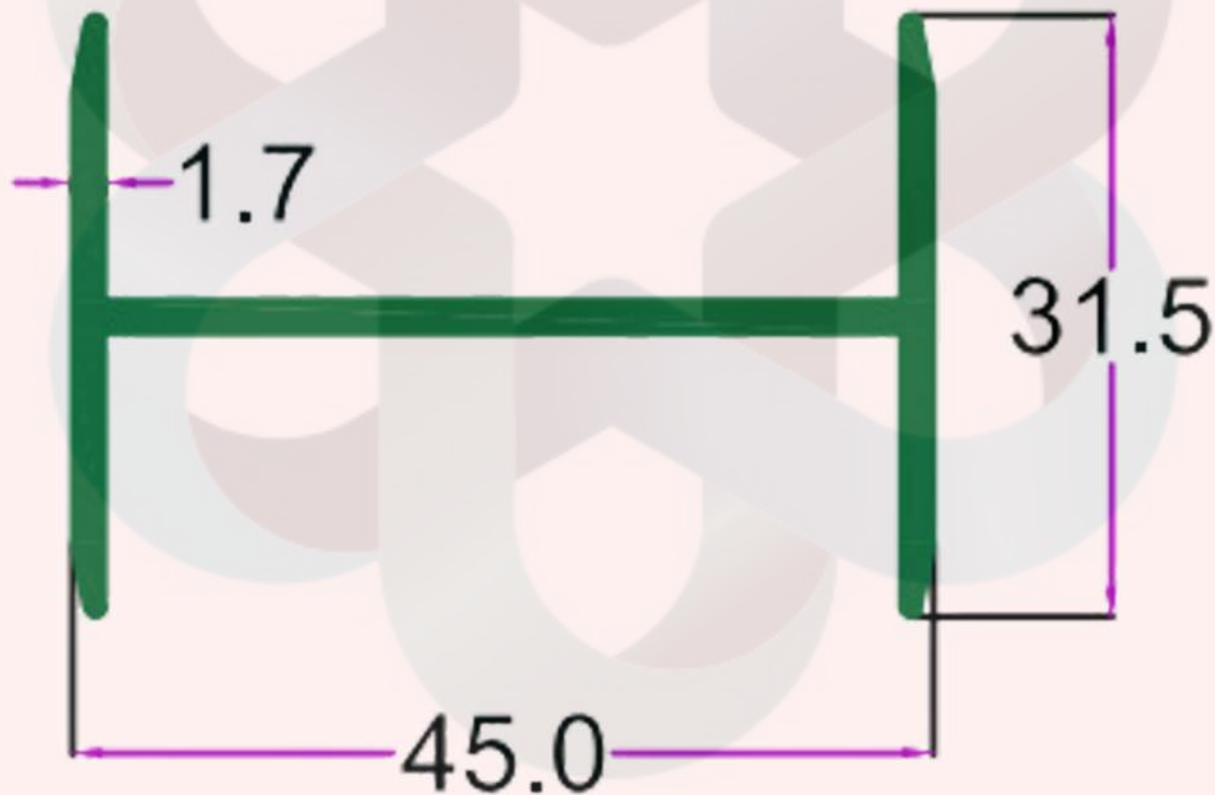

CLEAN ROOM & BATHROOM SECTION

INTELLIGENT
ALUMINIUM

itswallpanel.com

INTELLIGENT

ALUMINIUM

SEC. NO. 2897

WT. 1.680 TO 2.000 KG/12'