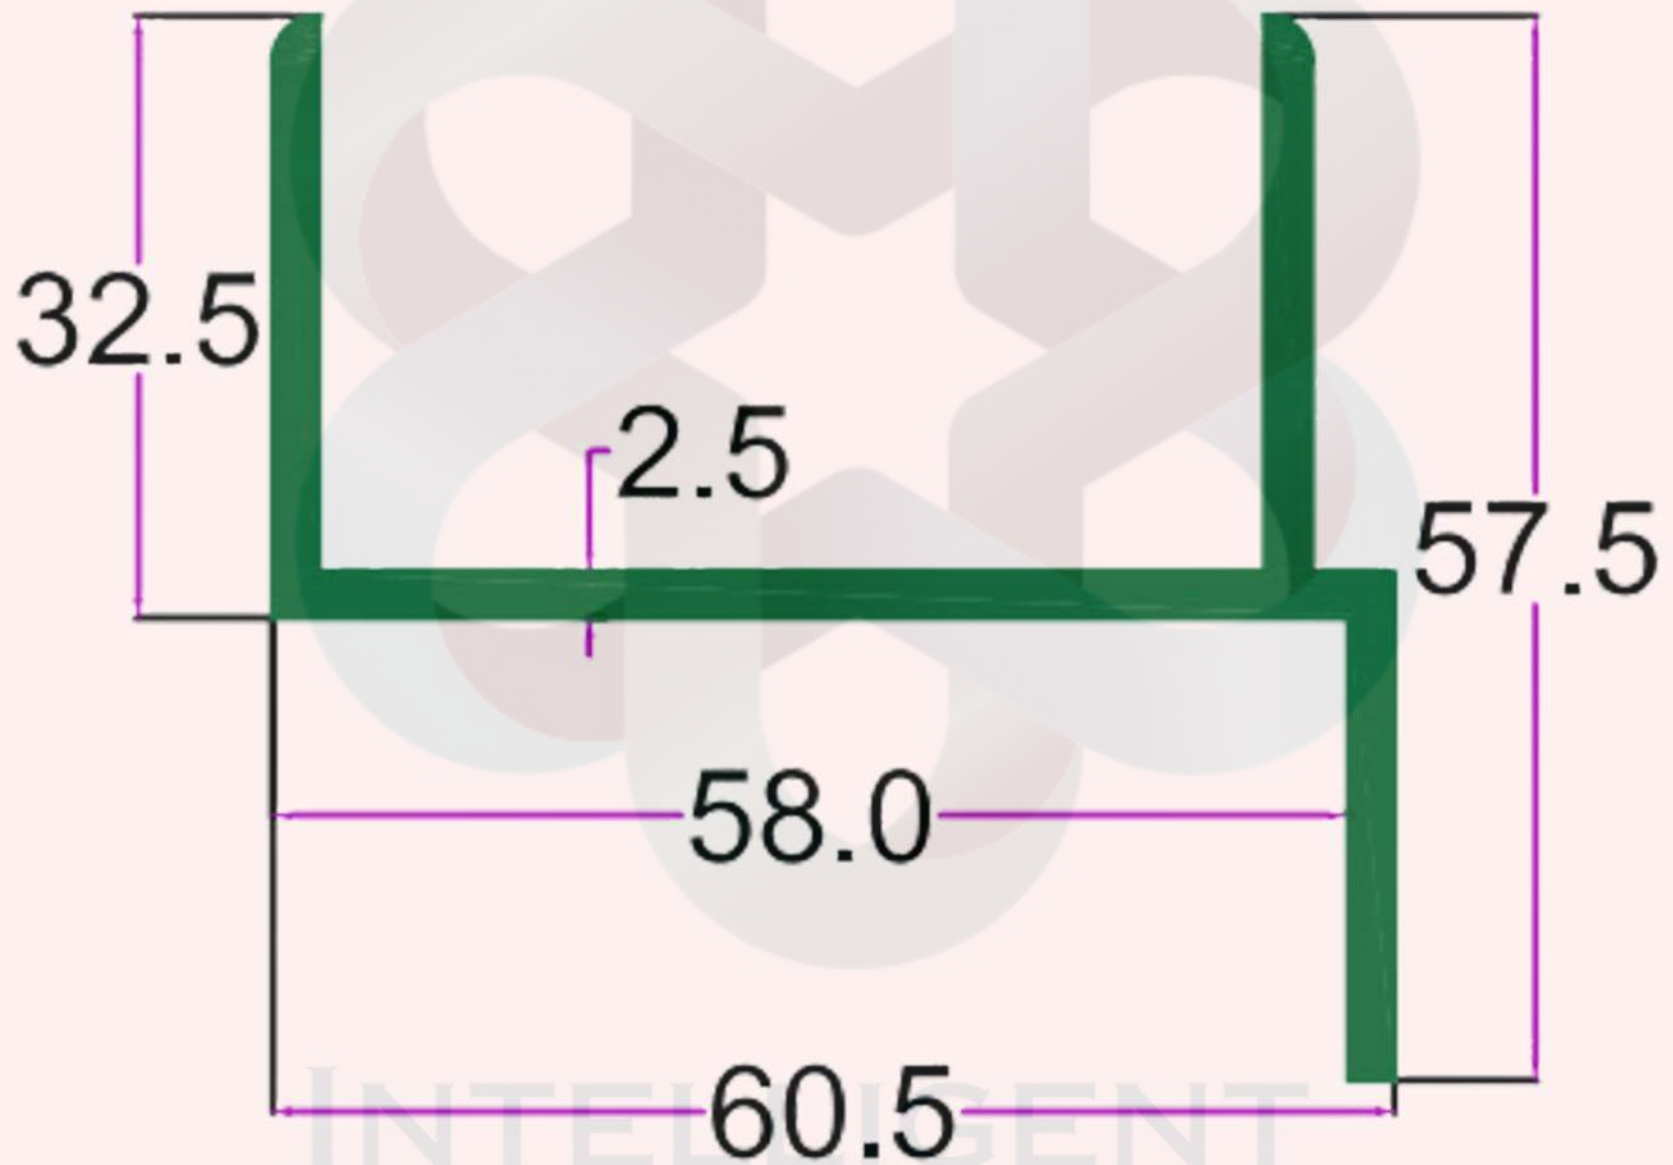

itswallpanel.com

SEC. NO. 3221  
WT. 2.370 TO 2.500 KG/12'

INTELLIGENT

itswallpanel.com

CLEAN ROOM & BATHROOM SECTION

INTELLIGENT  
ALUMINIUM

itswallpanel.com

SEC. NO. 3223