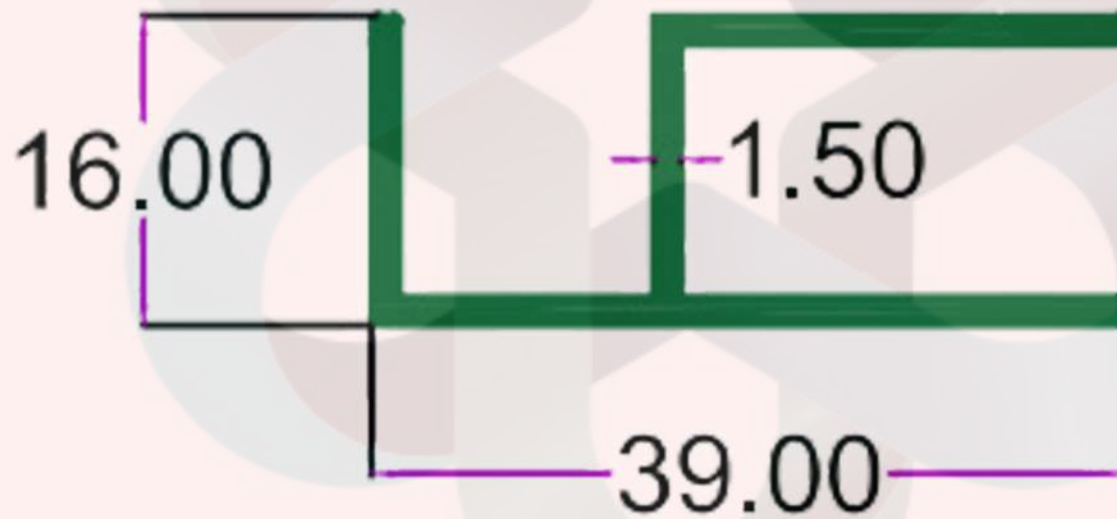

WT. 0.450 TO 0.550 KG/12'

itswallpanel.com

CLEAN ROOM & BATHROOM SECTION

INTELLIGENT  
ALUMINIUM

itswallpanel.com

SEC. NO. 2975

WT. 1.490 TO 1.655 KG/12'

INTELLIGENT  
ALUMINIUM