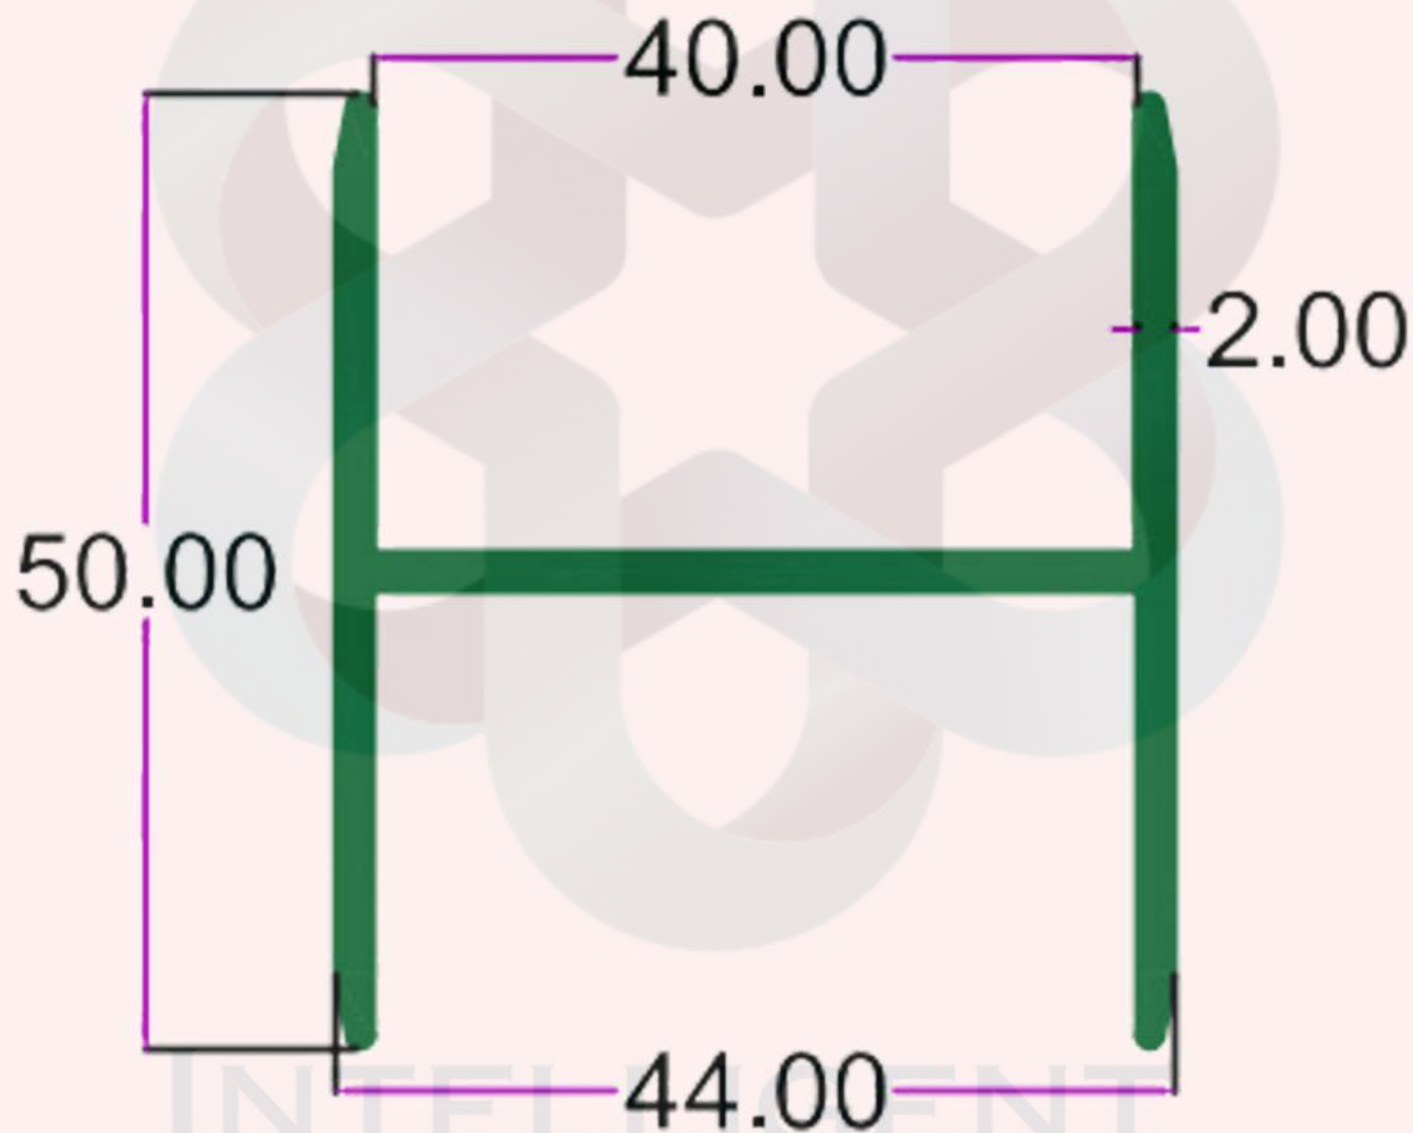

[itswallpanel.com](http://itswallpanel.com)

SEC. NO. 3593

WT. 2.200 TO 2.500 KG/12'

CLEAN ROOM & BATHROOM SECTION

INTELLIGENT  
ALUMINIUM  
itswallpanel.com

SEC. NO. 3595

WT. 2.500 TO 2.850 KG/12'

CLEAN ROOM & BATHROOM SECTION