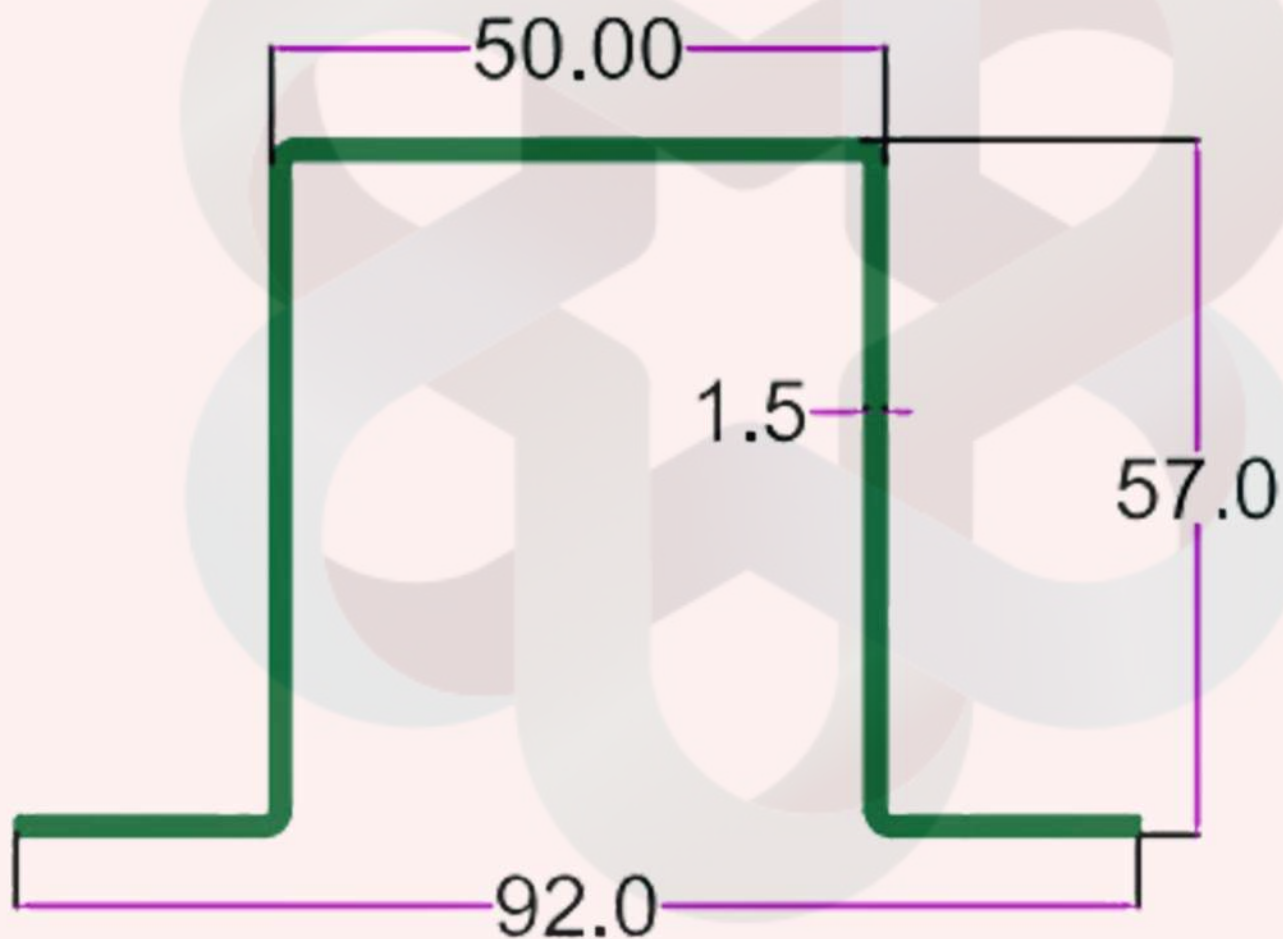

CLEAN ROOM & BATHROOM SECTION

INTELLIGENT
ALUMINIUM

itswallpanel.com

SEC. NO. 3659

WT. 3.000 TO 3.300 KG/12'

itswallpanel.com