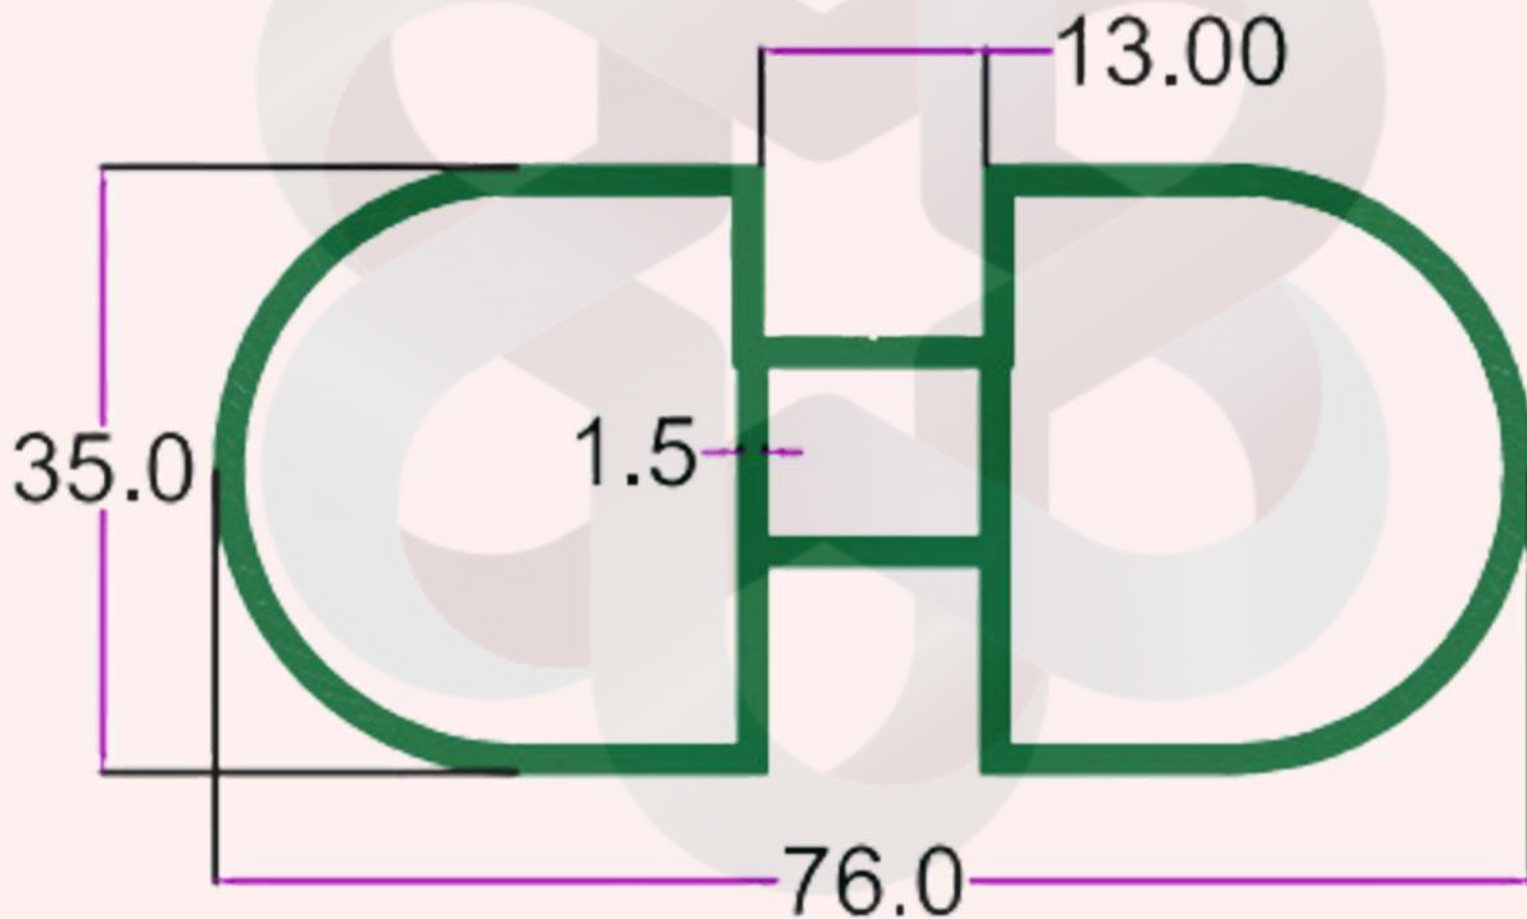

CLEAN ROOM & BATHROOM SECTION

INTELLIGENT
ALUMINIUM

itswallpanel.com

INTELLIGENT

SEC. NO. 3454

WT. 3.530 TO 3.910 KG/12'

itswallpanel.com