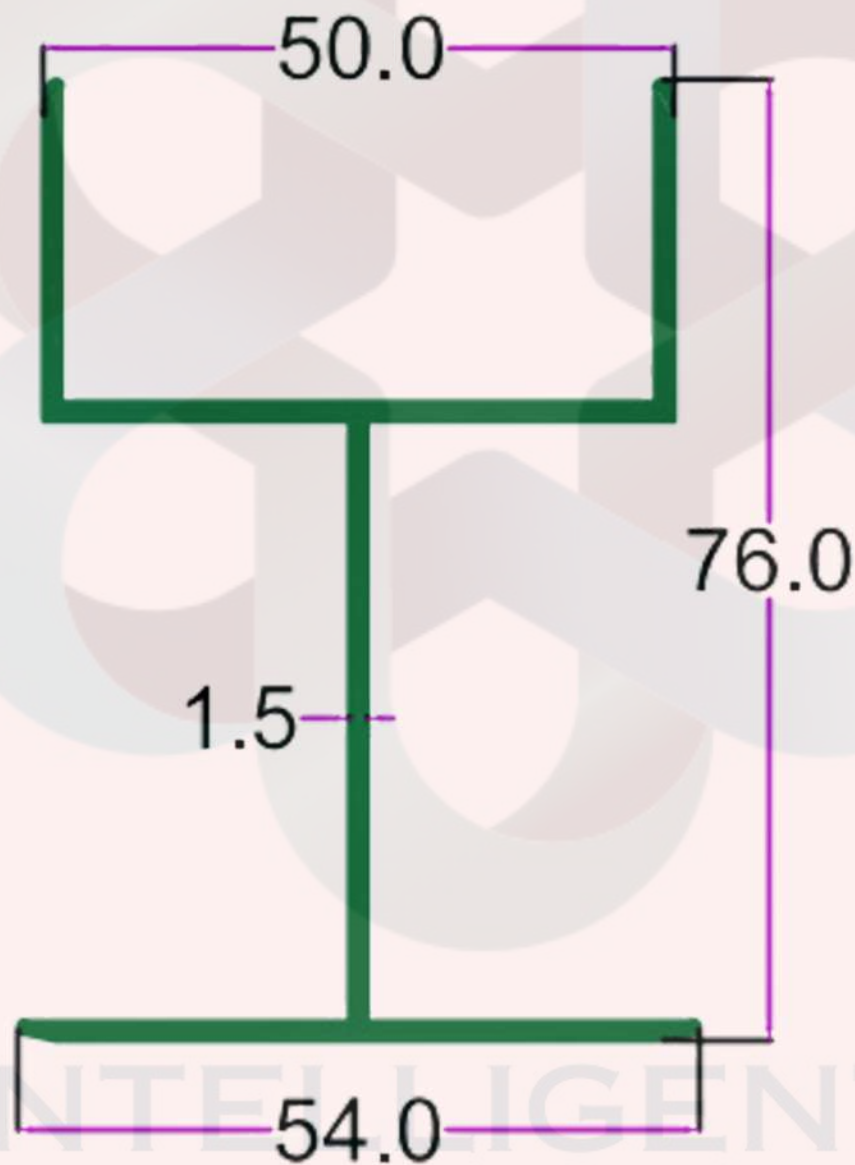

SEC. NO. 3653

WT. 2.500 TO 2.800 KG/12'

itswallpanel.com

CLEAN ROOM & BATHROOM SECTION

INTELLIGENT  
ALUMINIUM

itswallpanel.com

SEC. NO. 3654

WT. 2.200 TO 2.500 KG/12'

itswallpanel.com

CLEAN ROOM & BATHROOM SECTION

INTELLIGENT  
ALUMINIUM

itswallpanel.com

SEC. NO. 3655

WT. 2.900 TO 3.250 KG/12'

itswallpanel.com

CLEAN ROOM & BATHROOM SECTION