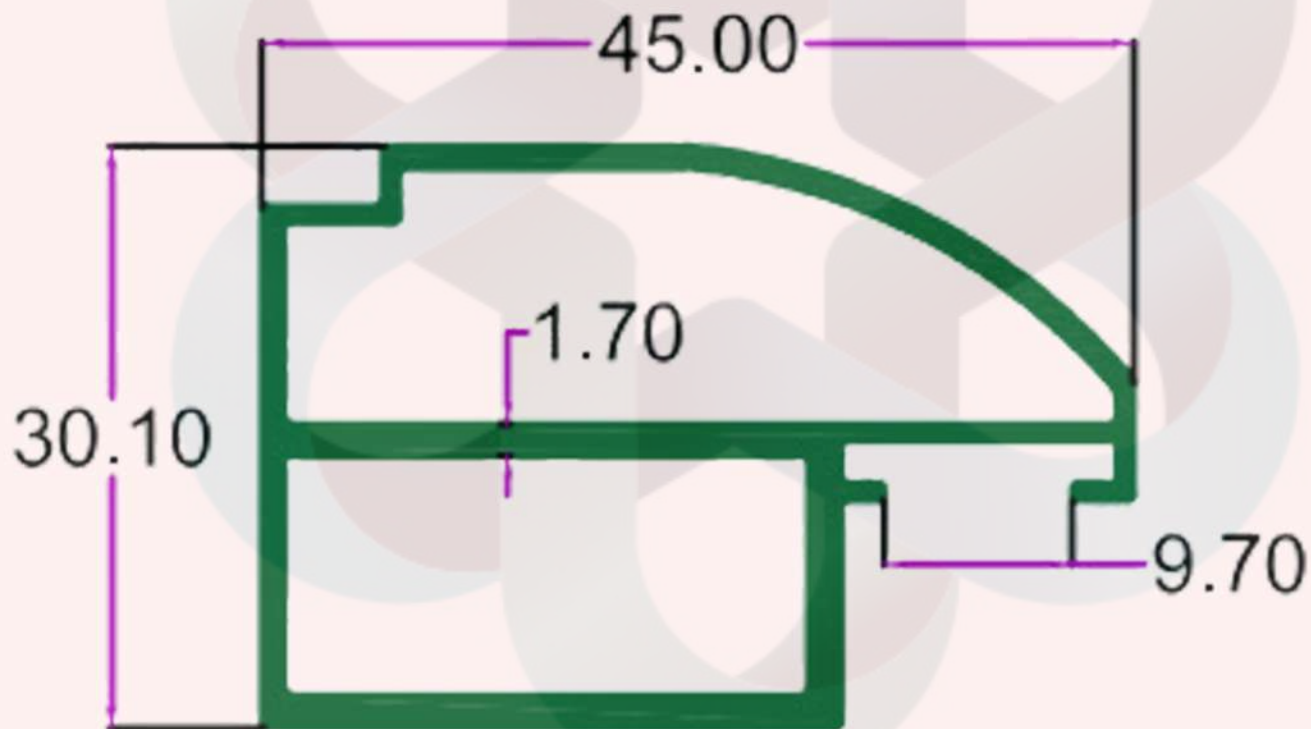

itswallpanel.com

INTELLIGENT

SEC. NO. 3454

WT. 3.530 TO 3.910 KG/12'

itswallpanel.com

CLEAN ROOM & BATHROOM SECTION

INTELLIGENT  
ALUMINIUM

itswallpanel.com