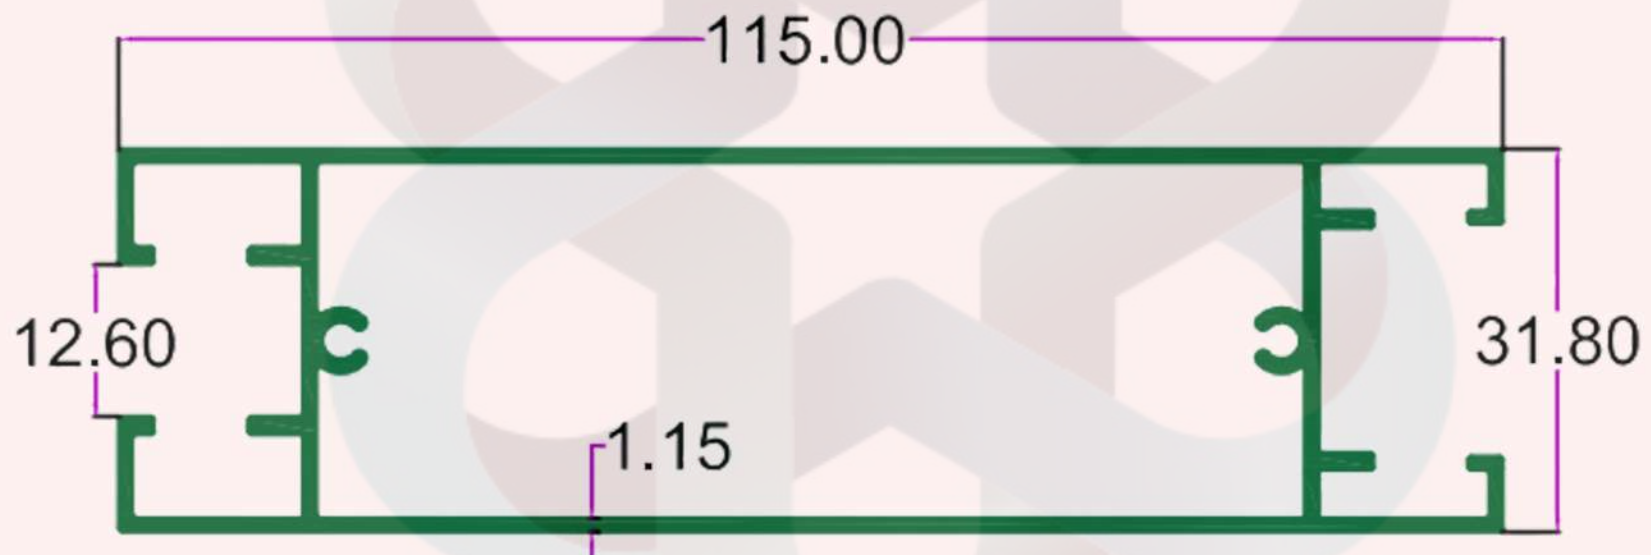

CLEAN ROOM & BATHROOM SECTION

INTELLIGENT
ALUMINIUM

itswallpanel.com

SEC. NO. 4157

WT. 4.180 TO 4.300 KG/12'

itswallpanel.com