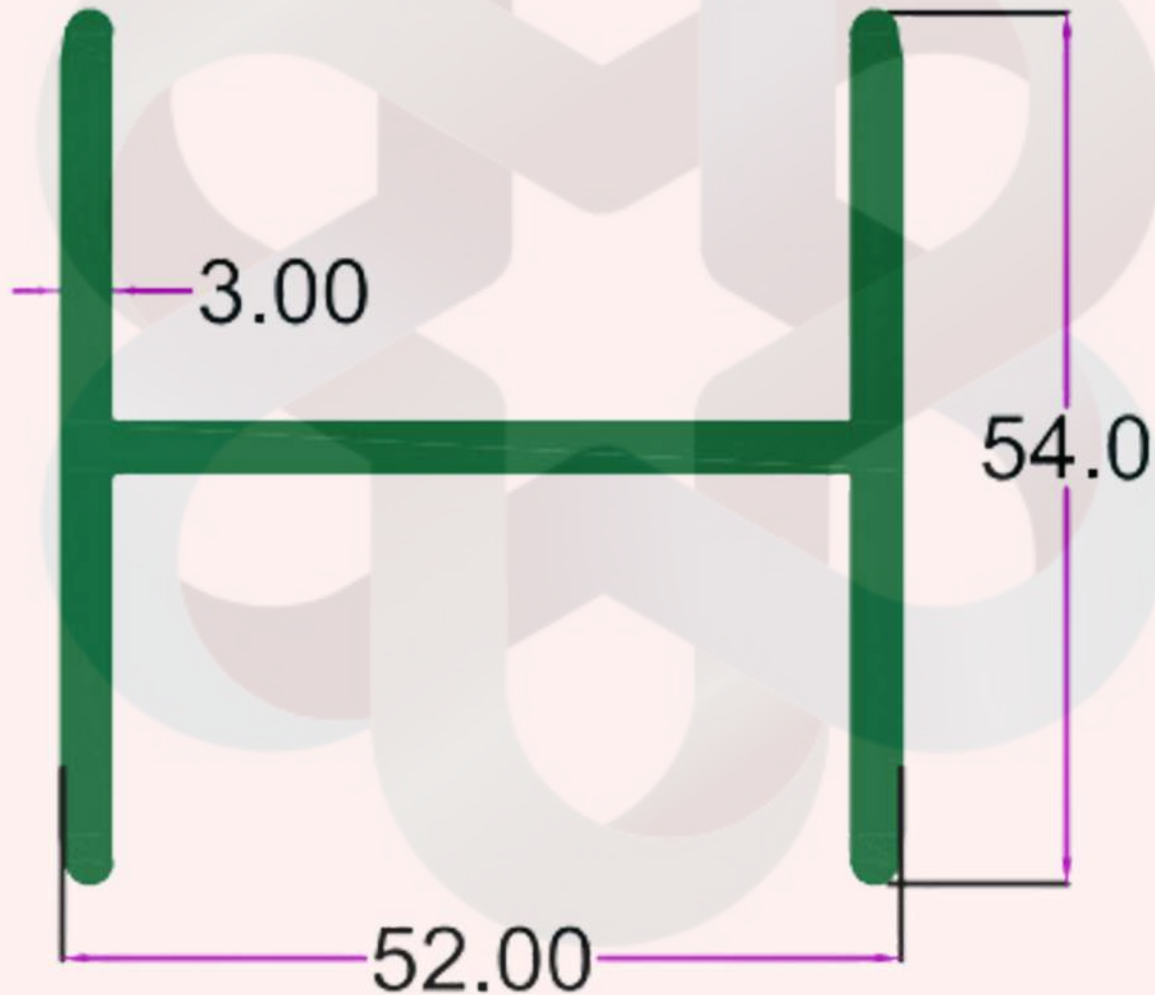

SEC.NO. 4835

WT. 5.890 TO 6.140 KG/12'

CLEAN ROOM & BATHROOM SECTION

INTELLIGENT  
ALUMINIUM

itswallpanel.com

INTELLIGENT

SEC.NO. 4830

WT. 4.500 TO 4.750 KG/12'