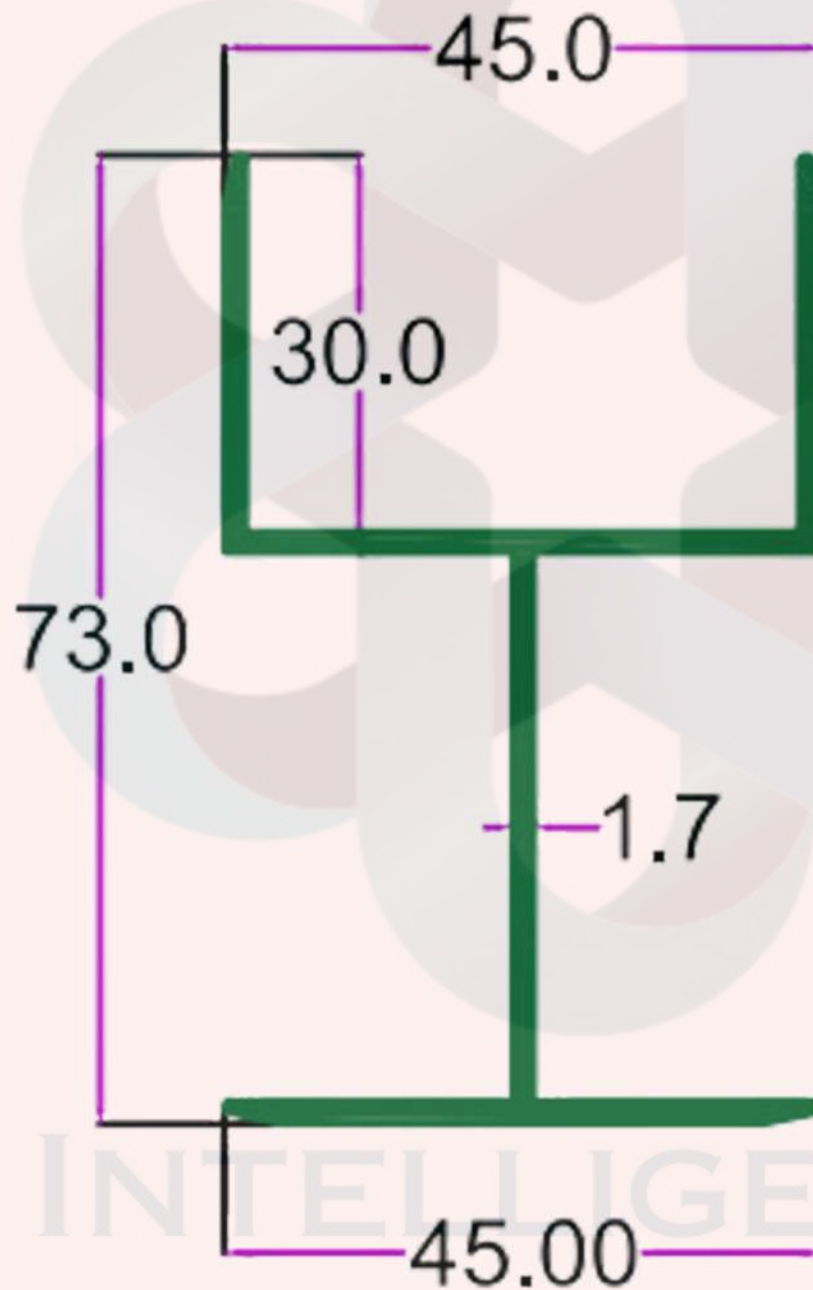

INTELLIGENT  
ALUMINIUM

itswallpanel.com

SEC. NO. 2896

WT. 1.700 TO 2.100 KG/12'

CLEAN ROOM & BATHROOM SECTION

INTELLIGENT  
ALUMINIUM

[itswallpanel.com](http://itswallpanel.com)

SEC. NO. 2898

WT. 3.100 TO 3.500 KG/12'

CLEAN ROOM & BATHROOM SECTION

INTELLIGENT  
ALUMINIUM

[itswallpanel.com](http://itswallpanel.com)

INTELLIGENT

ALUMINIUM

SEC. NO. 2897

WT. 1.680 TO 2.000 KG/12'