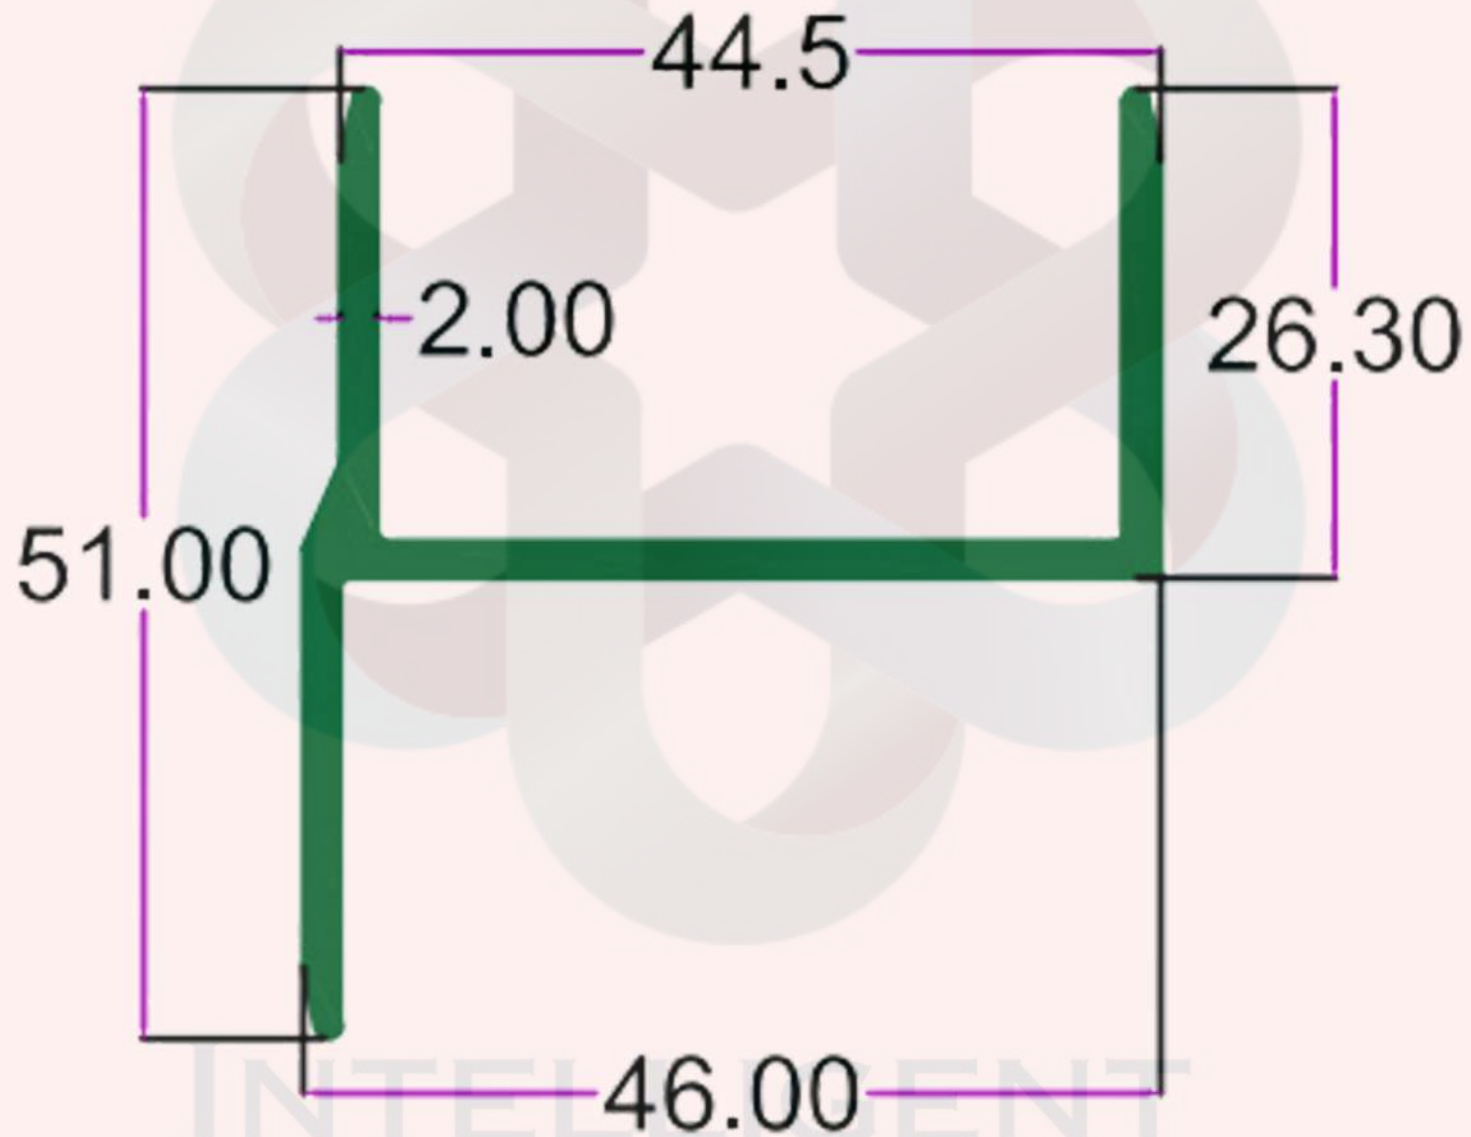

CLEAN ROOM & BATHROOM SECTION

INTELLIGENT
ALUMINIUM

itswallpanel.com

SEC. NO. 3593

WT. 2.200 TO 2.500 KG/12'