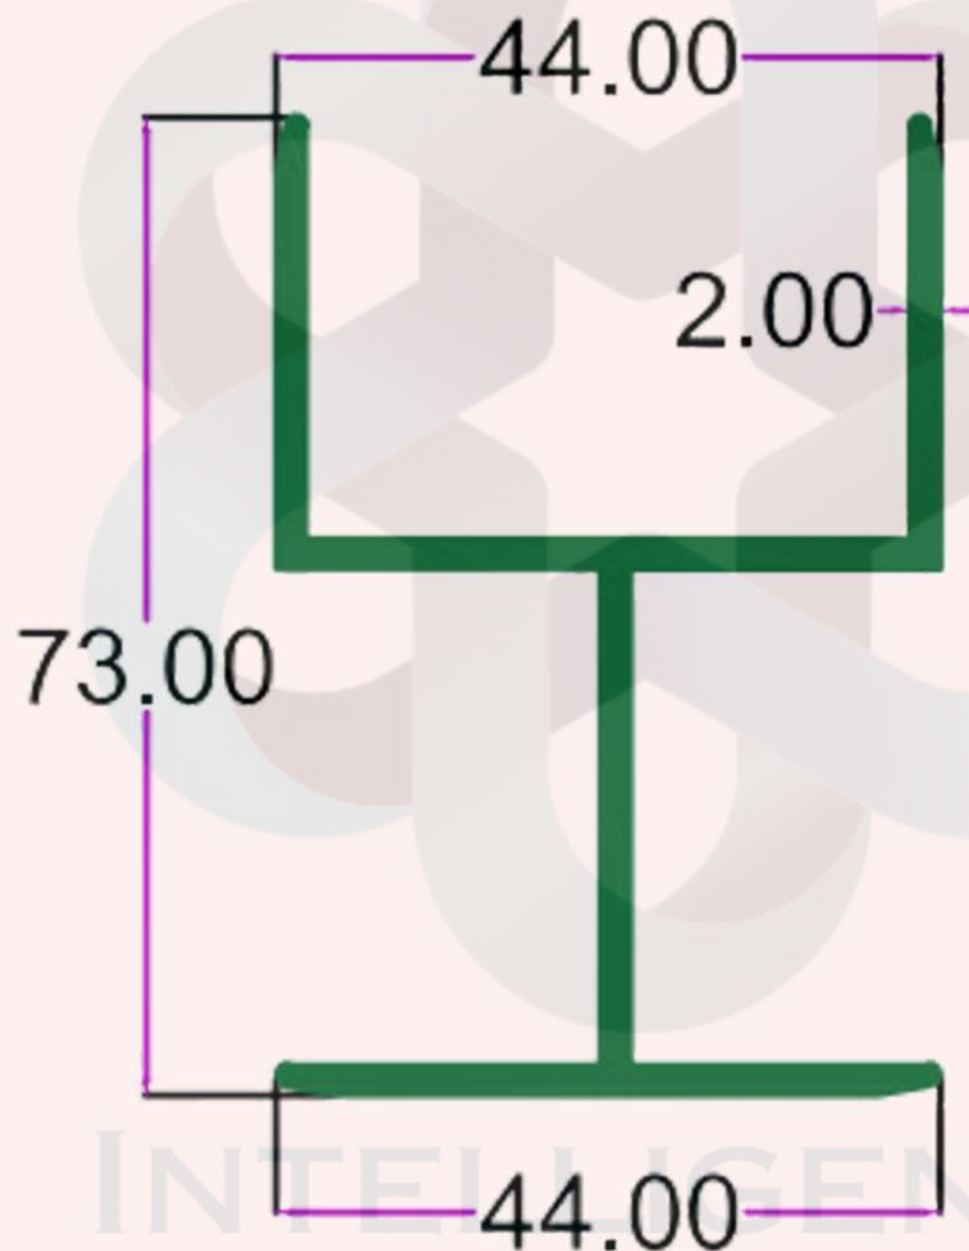

CLEAN ROOM & BATHROOM SECTION

INTELLIGENT
ALUMINIUM
itswallpanel.com

SEC. NO. 3594

WT. 3.400 TO 3.800 KG/12'