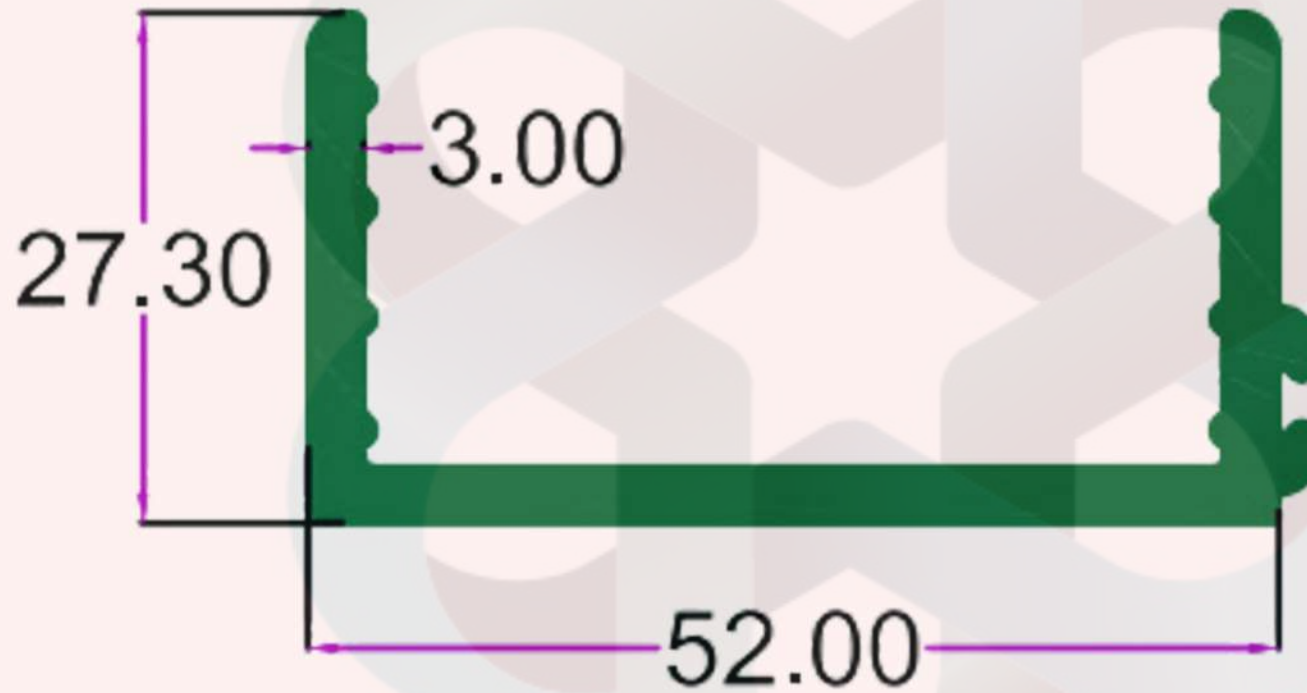

CLEAN ROOM & BATHROOM SECTION

INTELLIGENT
ALUMINIUM

itswallpanel.com

INTELLIGENT

SEC.NO. 4833

WT. 3.150 TO 3.400 KG/12'

itswallpanel.com