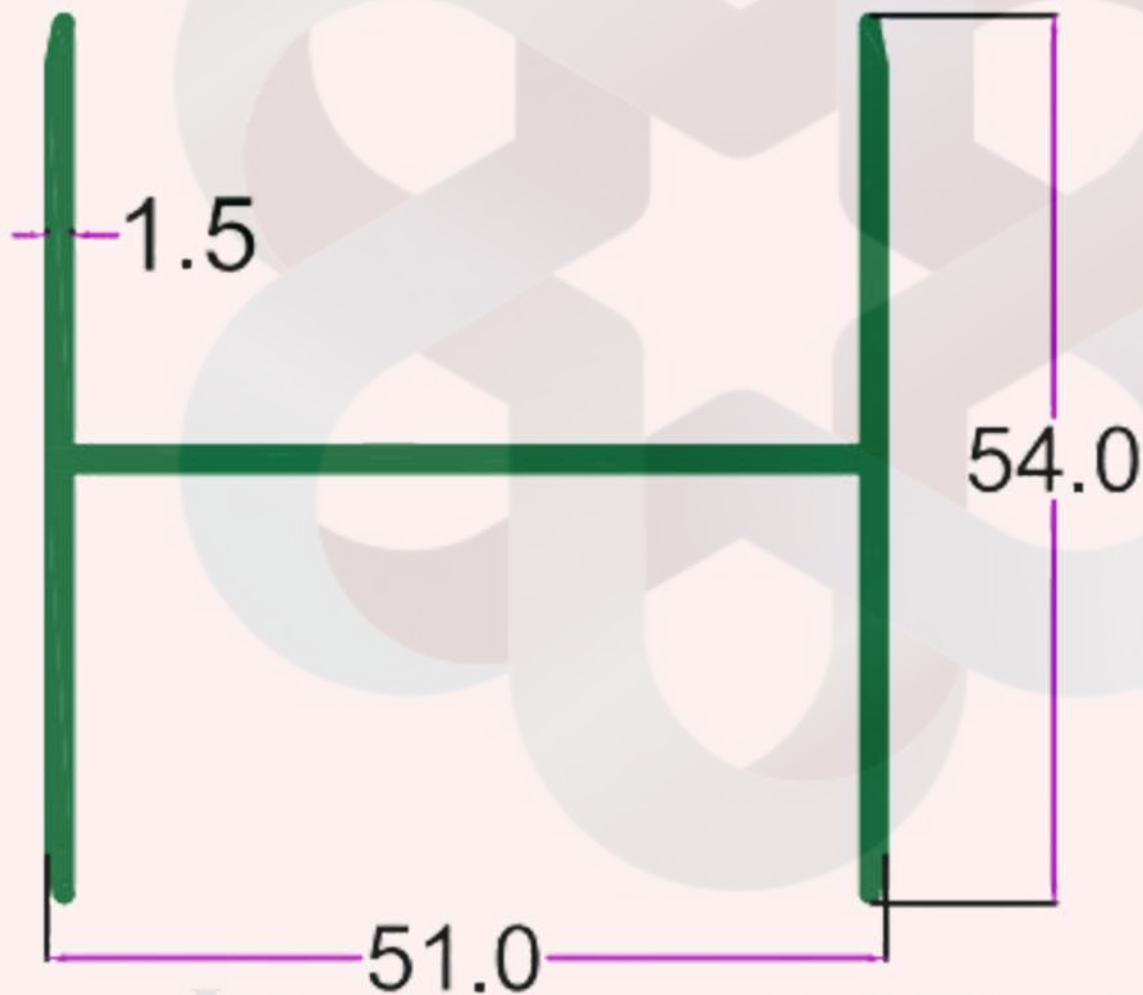

SEC. NO. 3653

WT. 2.500 TO 2.800 KG/12'

itswallpanel.com

CLEAN ROOM & BATHROOM SECTION

INTELLIGENT  
ALUMINIUM

itswallpanel.com

SEC. NO. 3654

WT. 2.200 TO 2.500 KG/12'