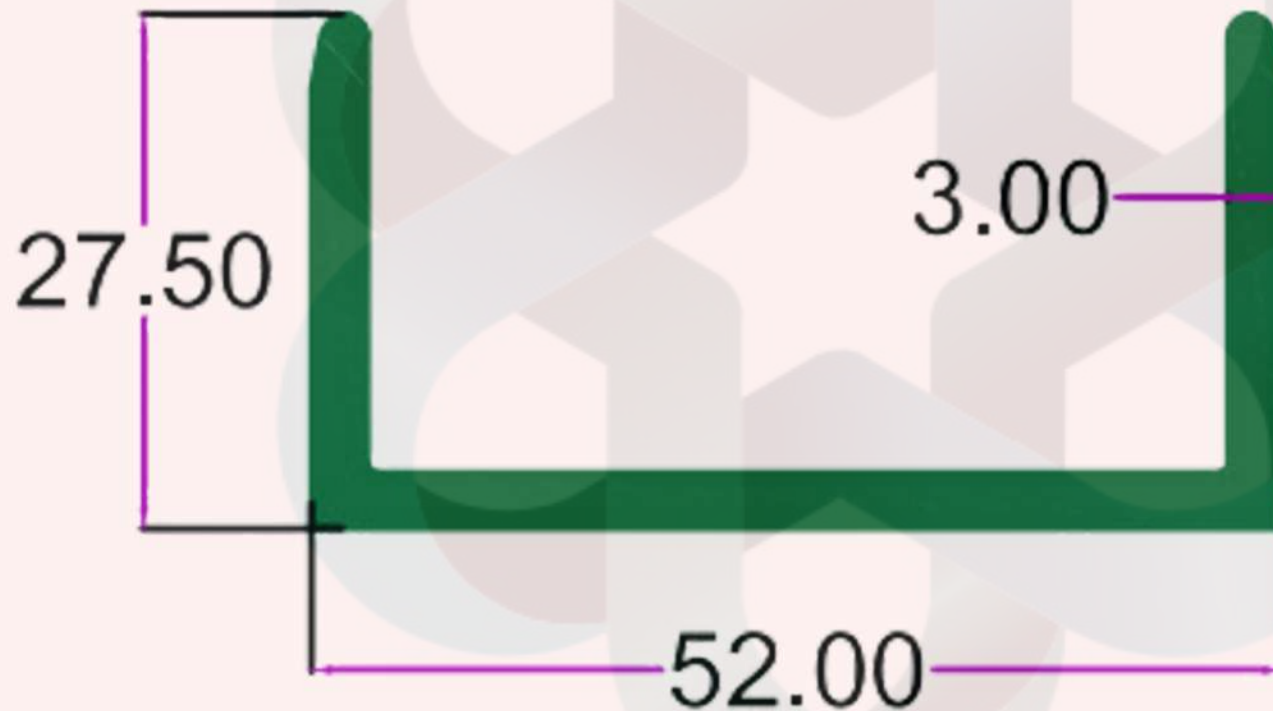

SEC.NO. 4742

WT. 1.310 TO 1.460 KG/12'

itswallpanel.com

CLEAN ROOM & BATHROOM SECTION

INTELLIGENT  
ALUMINIUM

itswallpanel.com

INTELLIGENT

SEC.NO. 4828