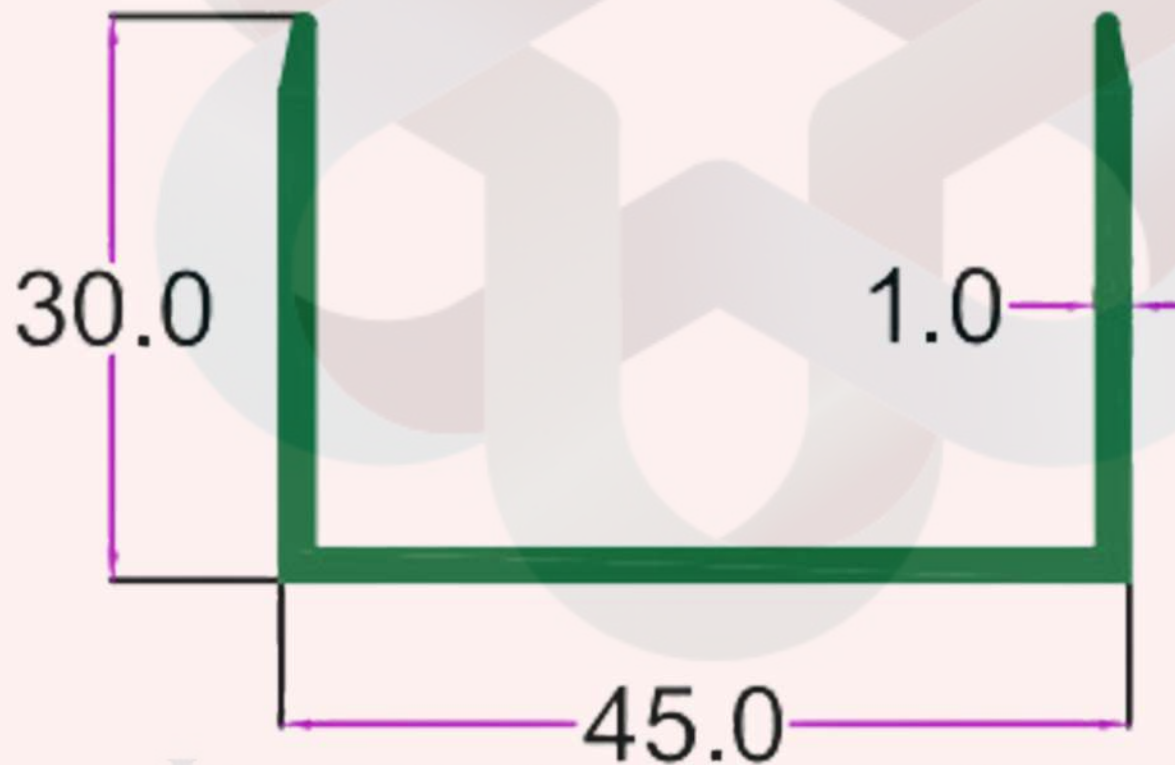

CLEAN ROOM & BATHROOM SECTION

INTELLIGENT
ALUMINIUM

itswallpanel.com

SEC. NO. 2896

WT. 1.700 TO 2.100 KG/12'