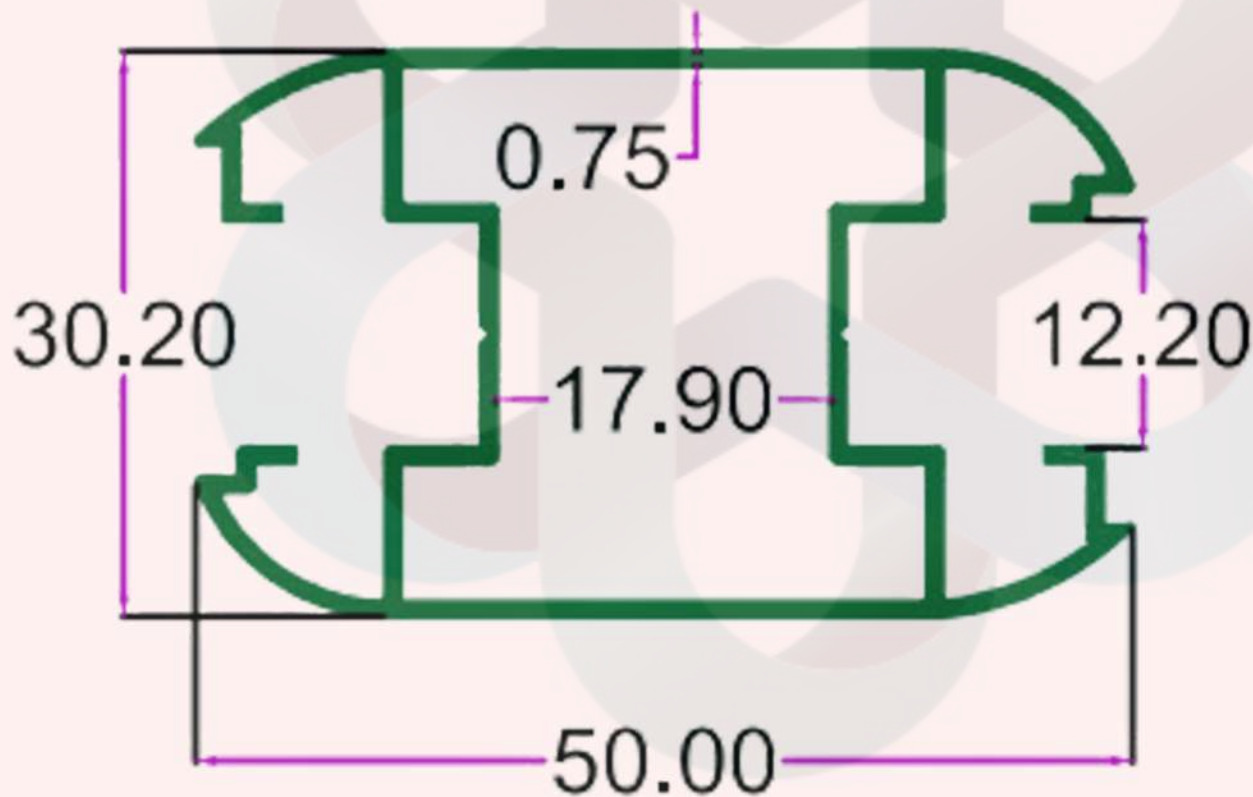

CLEAN ROOM & BATHROOM SECTION

INTELLIGENT
ALUMINIUM

itswallpanel.com

SEC. NO. 4154

WT. 1.550 TO 1.700 KG/12'

itswallpanel.com