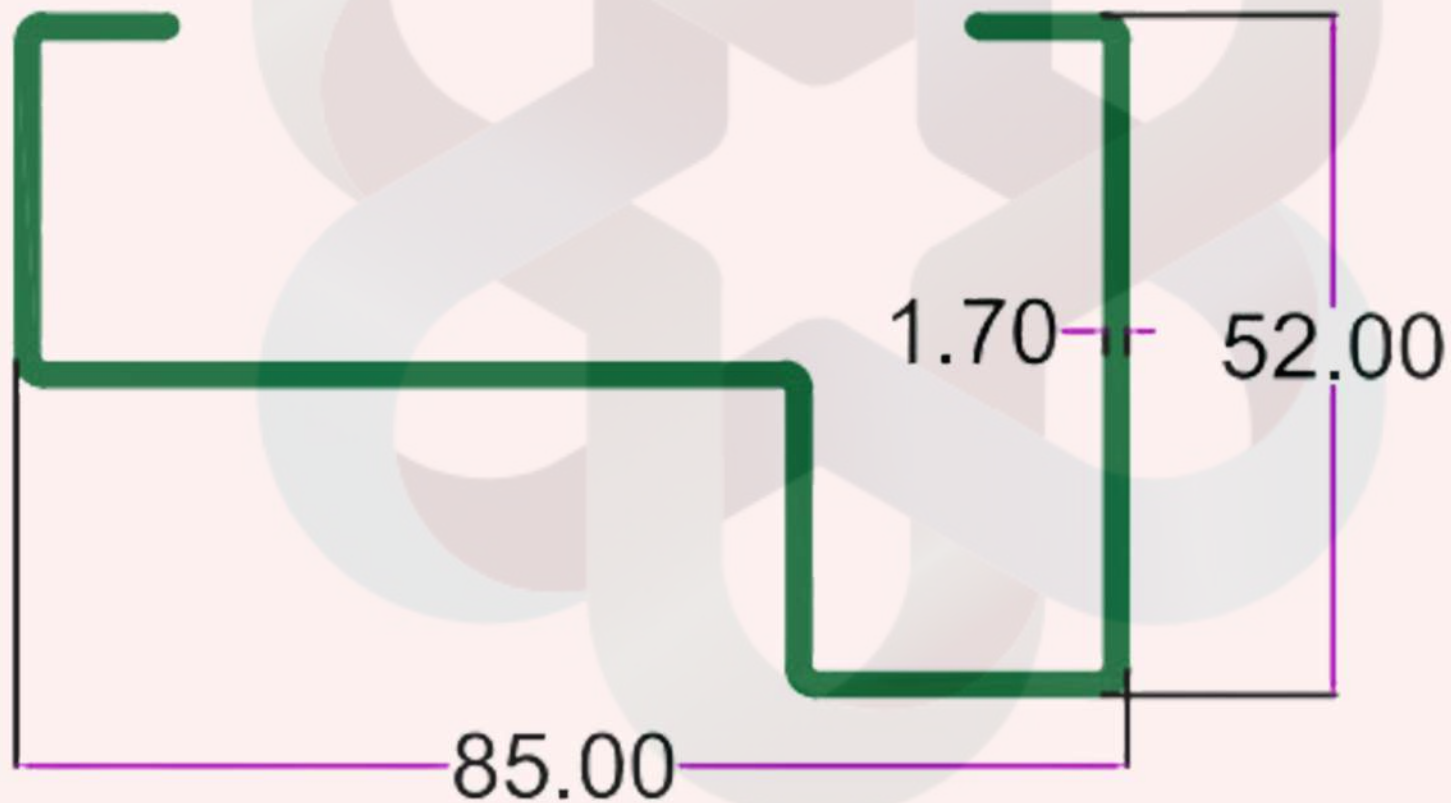

CLEAN ROOM & BATHROOM SECTION

INTELLIGENT
ALUMINIUM

itswallpanel.com

SEC. NO. 3658

WT. 3.500 TO 3.850 KG/12'

itswallpanel.com