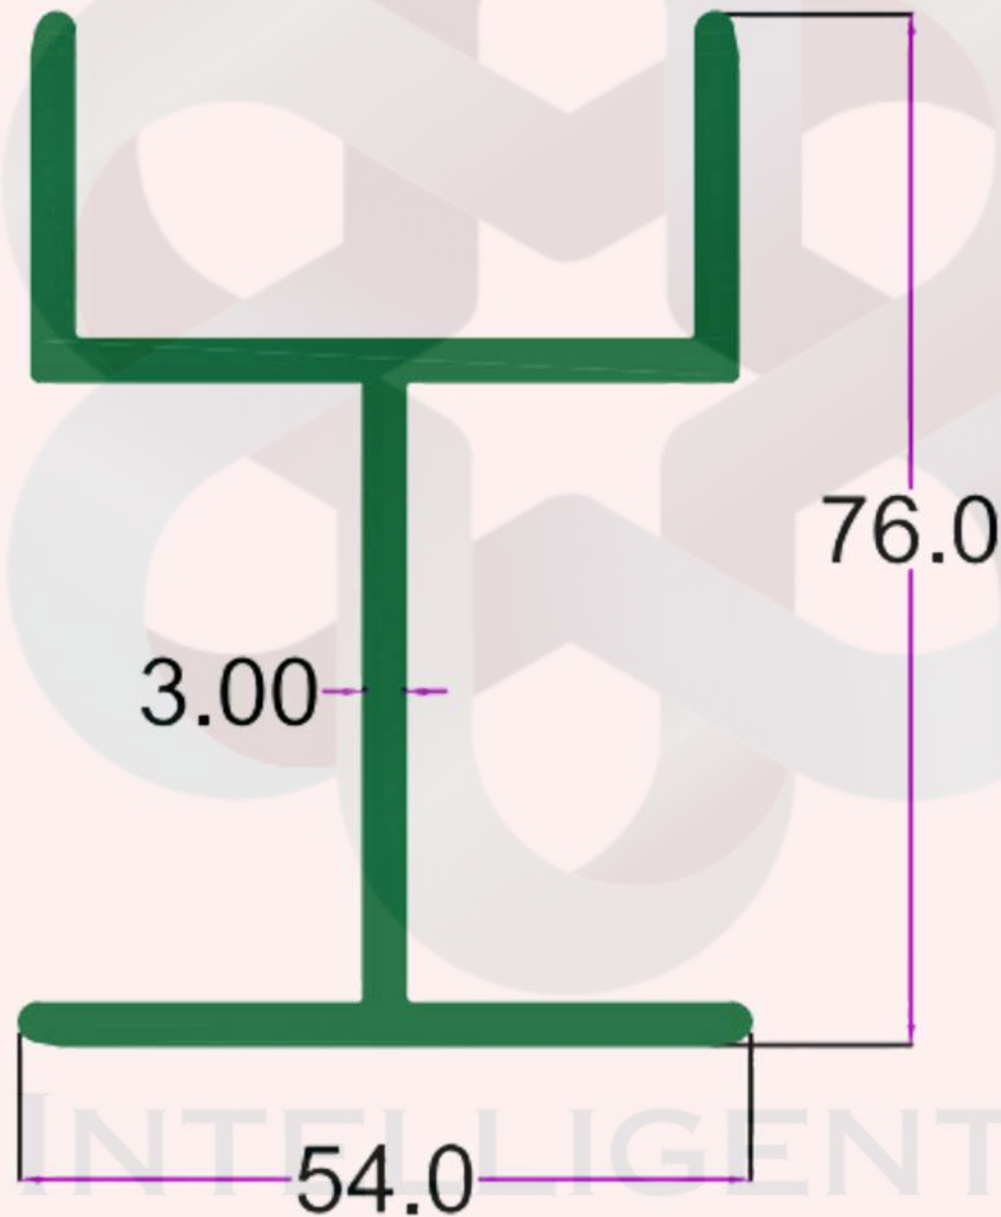

INTELLIGENT  
ALUMINIUM

itswallpanel.com

INTELLIGENT

SEC.NO. 4833

WT. 3.150 TO 3.400 KG/12'

itswallpanel.com

CLEAN ROOM & BATHROOM SECTION

INTELLIGENT  
ALUMINIUM

[itswallpanel.com](http://itswallpanel.com)

SEC.NO. 4831

WT. 5.870 TO 6.120 KG/12'

[itswallpanel.com](http://itswallpanel.com)

CLEAN ROOM & BATHROOM SECTION

INTELLIGENT  
ALUMINIUM

itswallpanel.com

SEC.NO. 4832