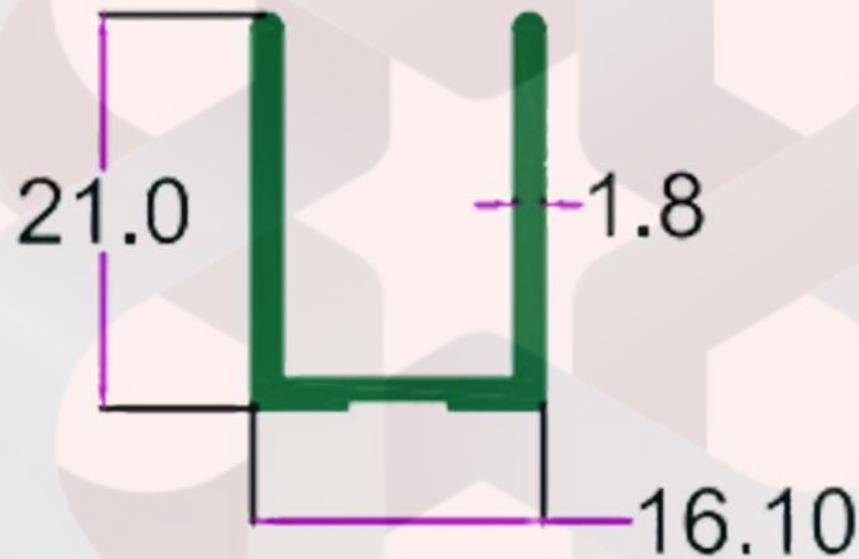

CLEAN ROOM & BATHROOM SECTION

INTELLIGENT
ALUMINIUM

itswallpanel.com

SEC. NO. 3455

WT. 0.730 TO 0.825 KG/12'

itswallpanel.com