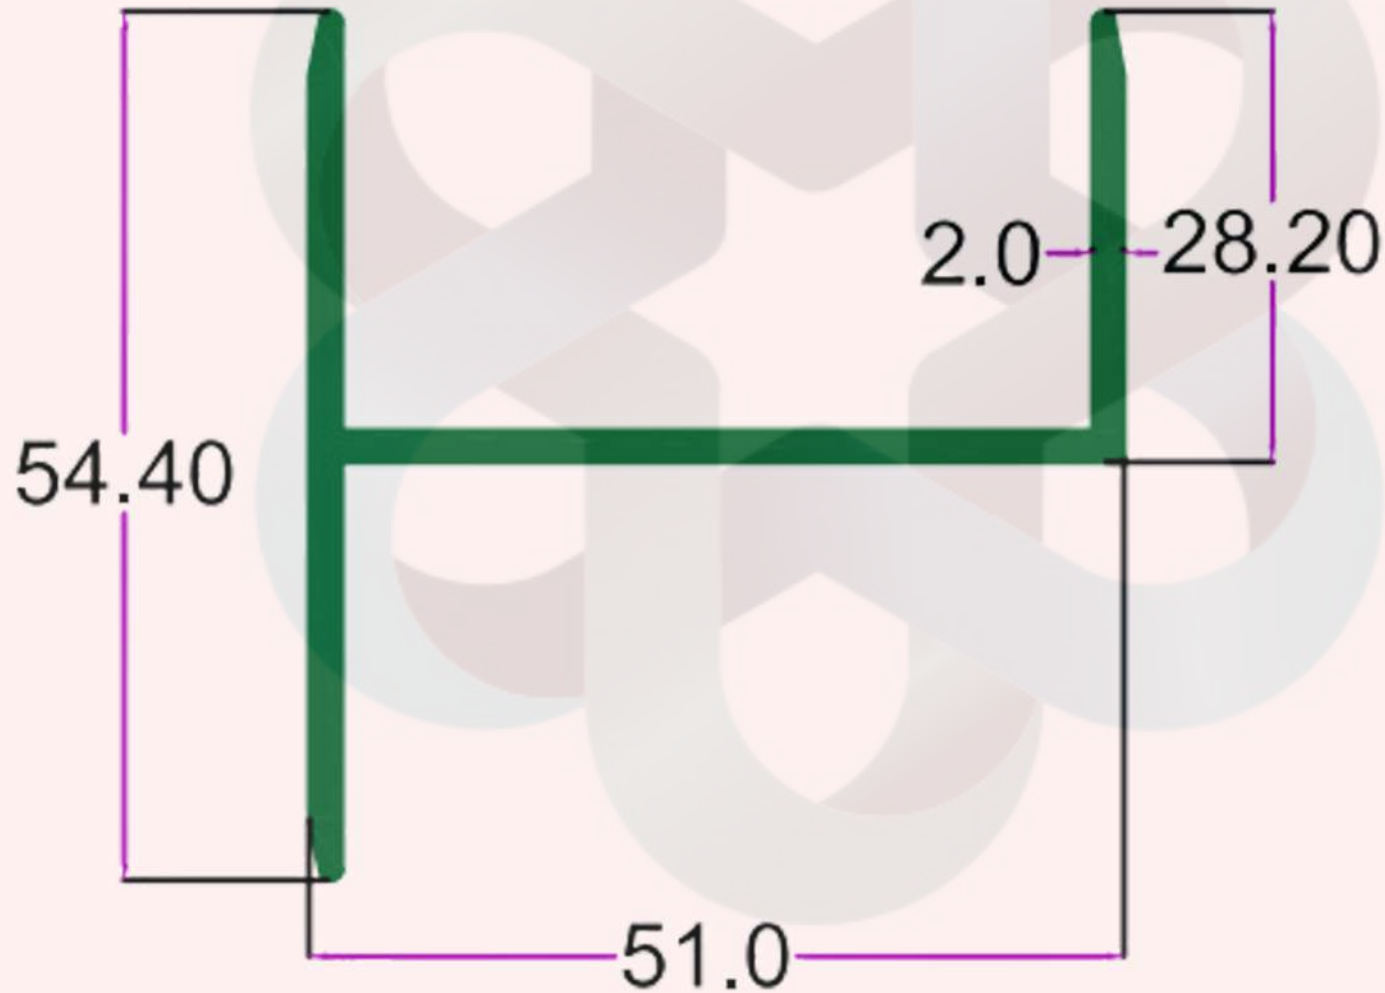

INTELLIGENT  
ALUMINIUM

itswallpanel.com

SEC. NO. 3656

WT. 5.450 TO 6.000 KG/12'

itswallpanel.com

CLEAN ROOM & BATHROOM SECTION

INTELLIGENT  
ALUMINIUM

itswallpanel.com