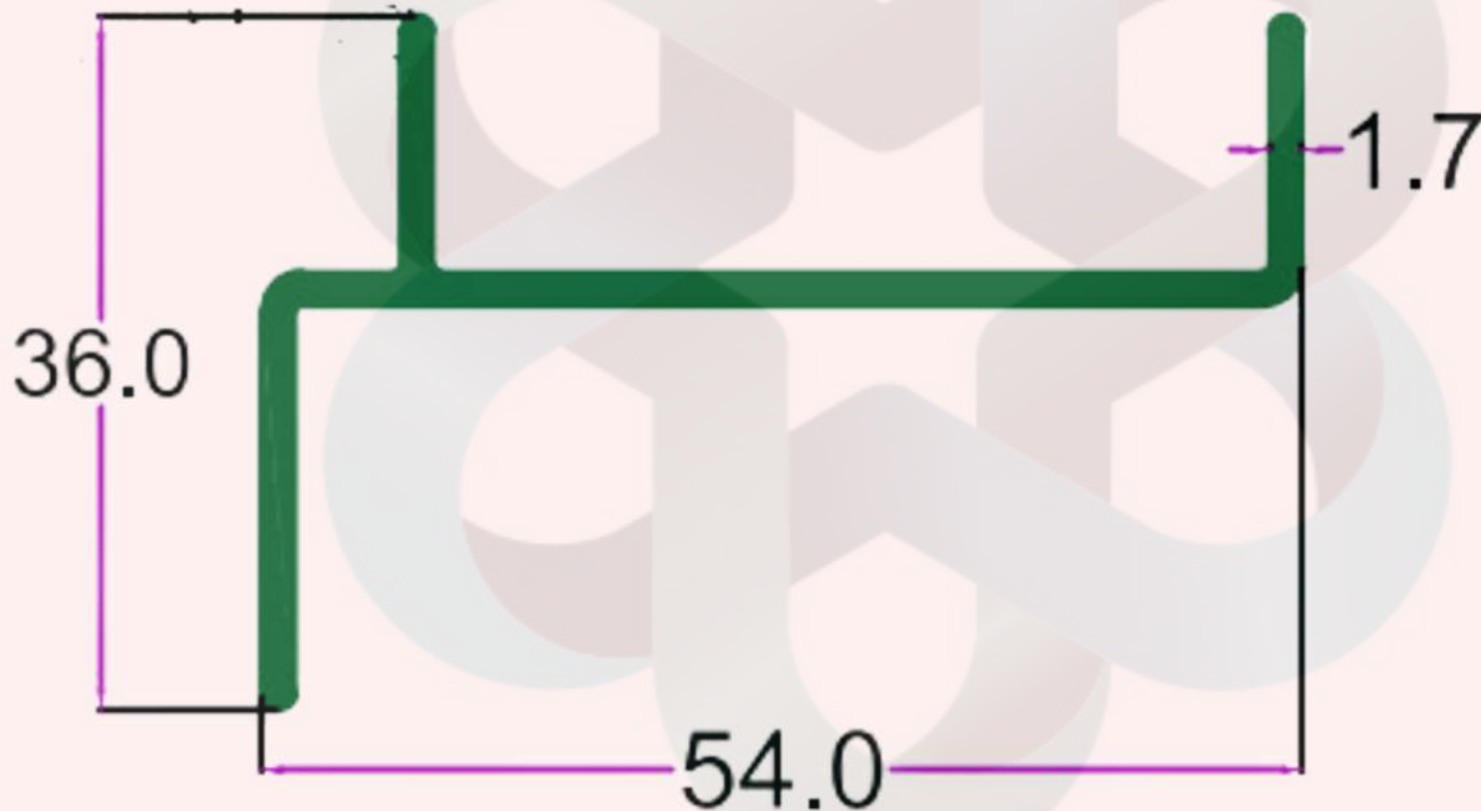

CLEAN ROOM & BATHROOM SECTION

INTELLIGENT
ALUMINIUM

itswallpanel.com

SEC. NO. 3656

WT. 5.450 TO 6.000 KG/12'

itswallpanel.com