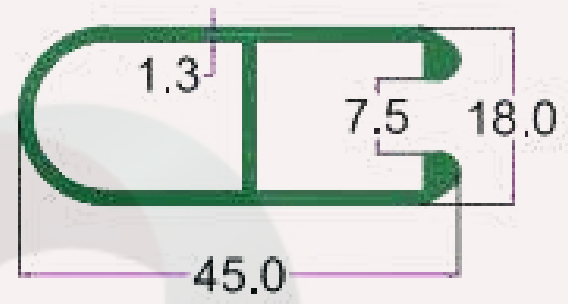

SEC. NO. 3720
WT. 1.550 TO 1.900 KG/12'