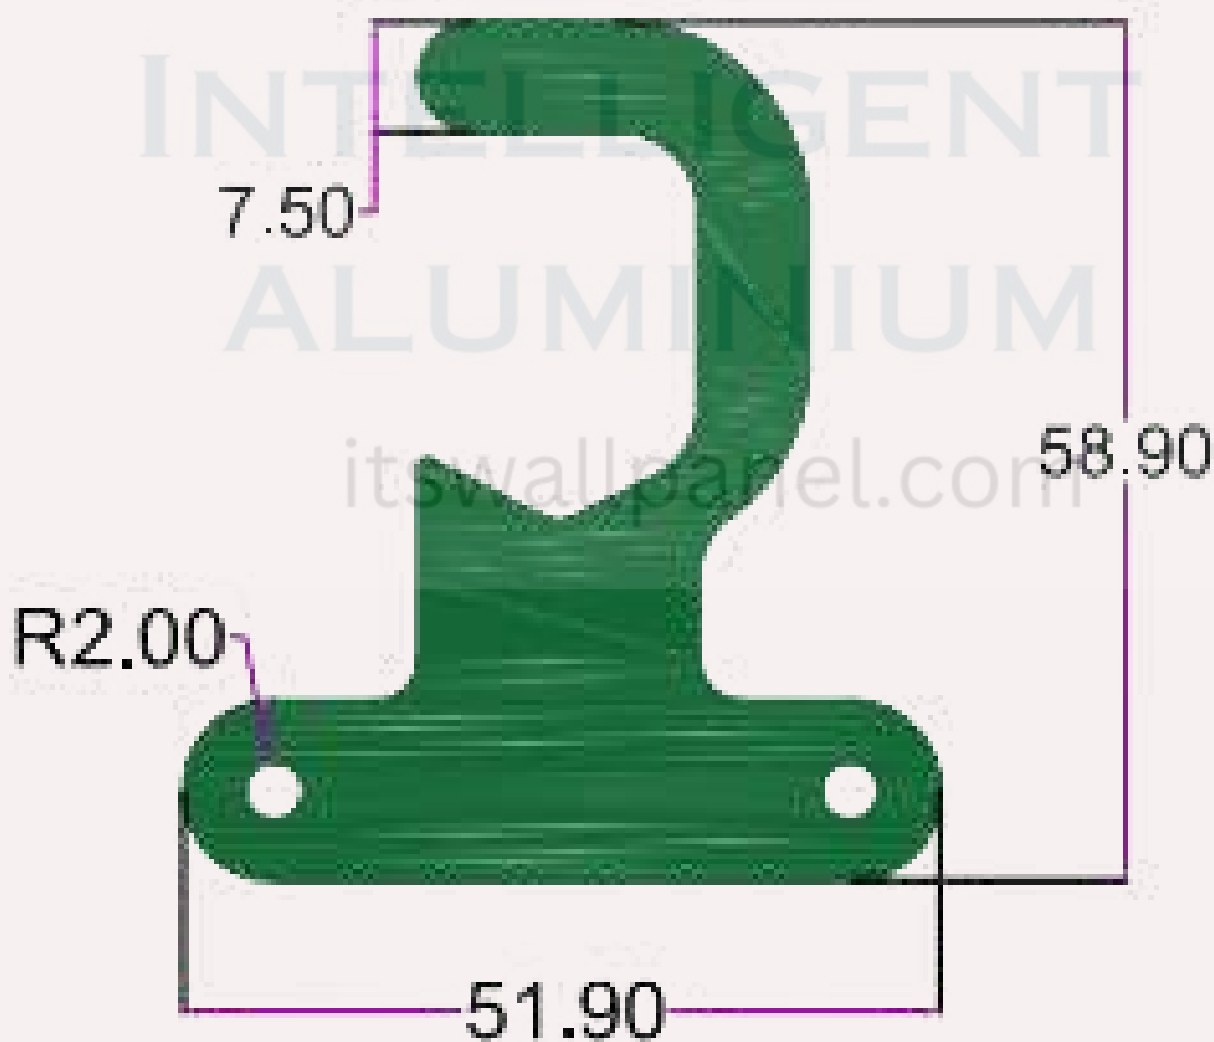

SEC.NO. 4283

WT. 11.970 TO 12.500 KG/12'