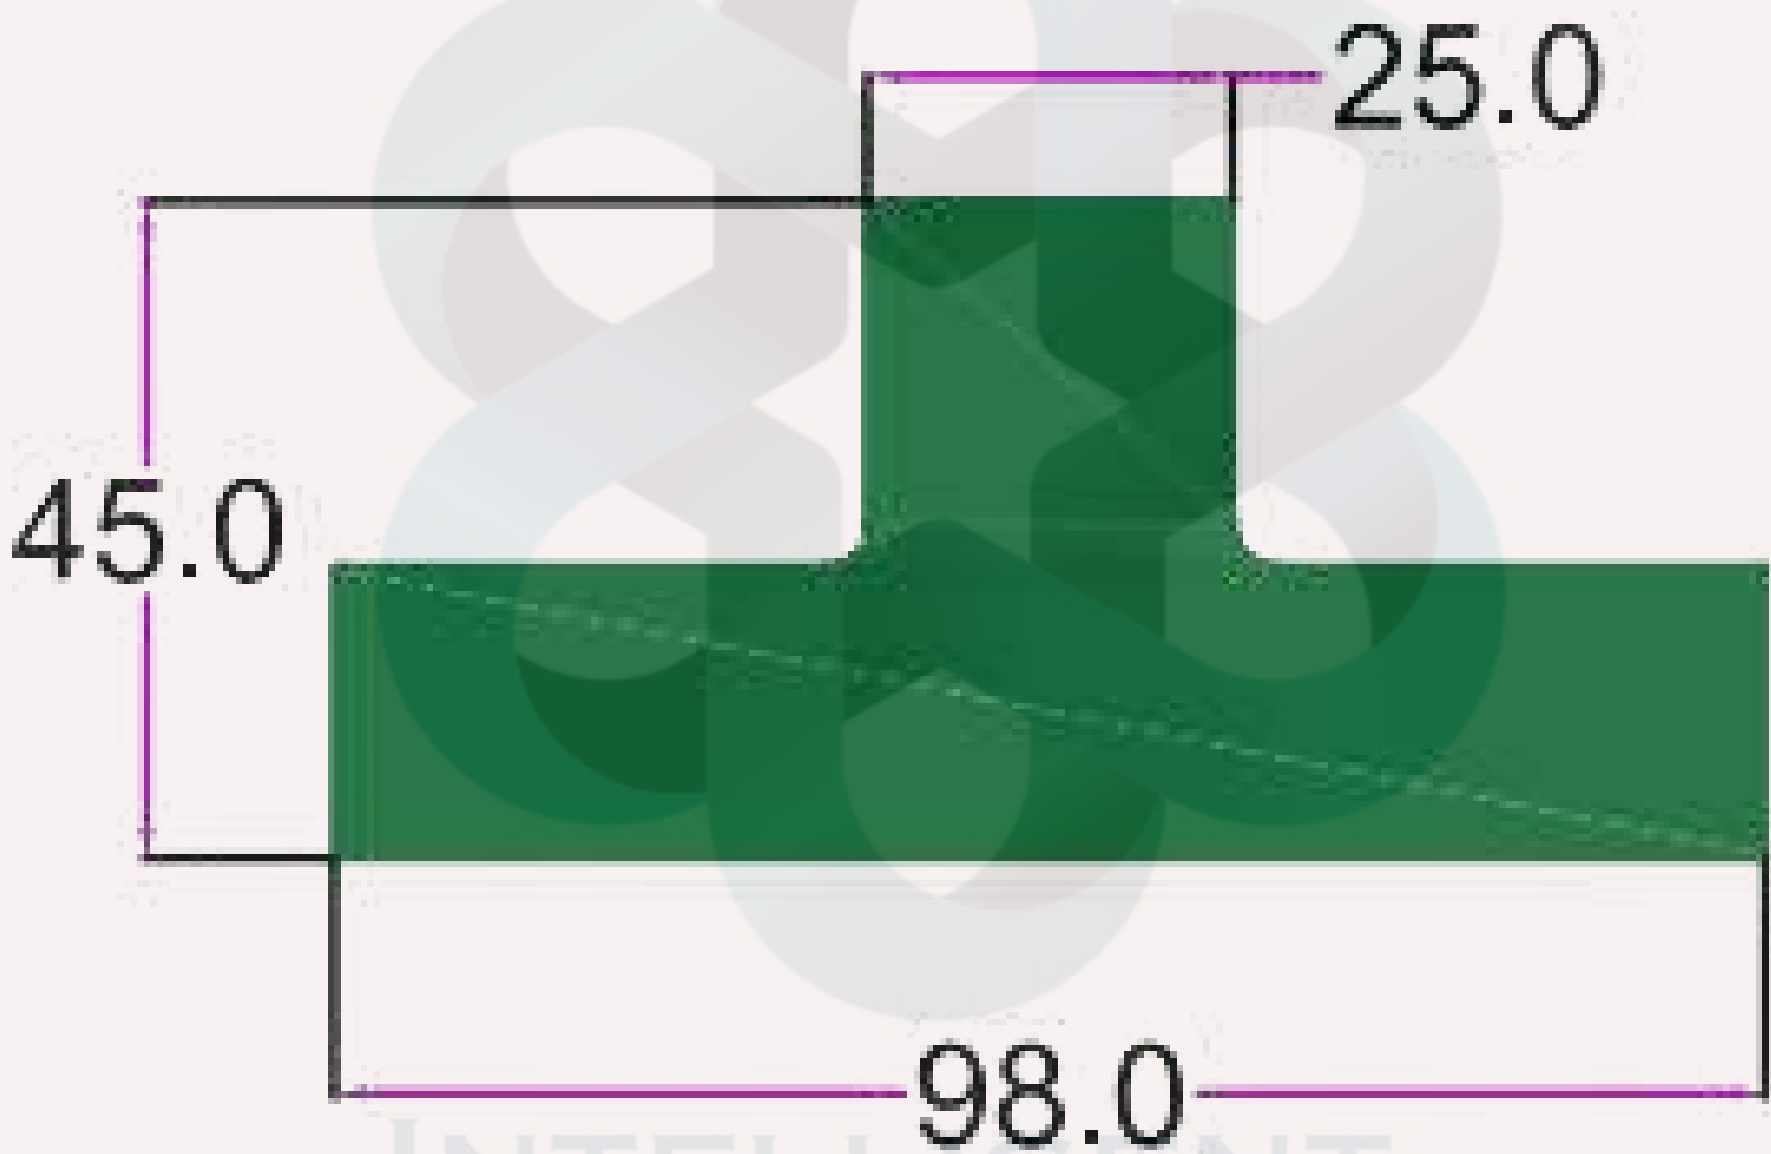

INTELLIGENT
ALUMINIUM

itswallpanel.com

SEC. NO. 3726

WT. 24.22 TO 25.50 KG/12'