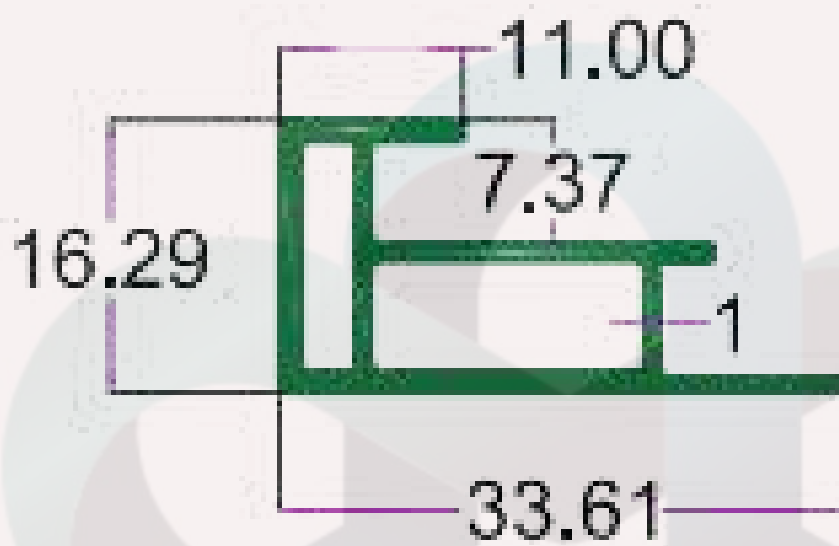

AWINING PROFILE

SEC. NO. 3785

WT. 1.10 TO 1.30 KG/12'