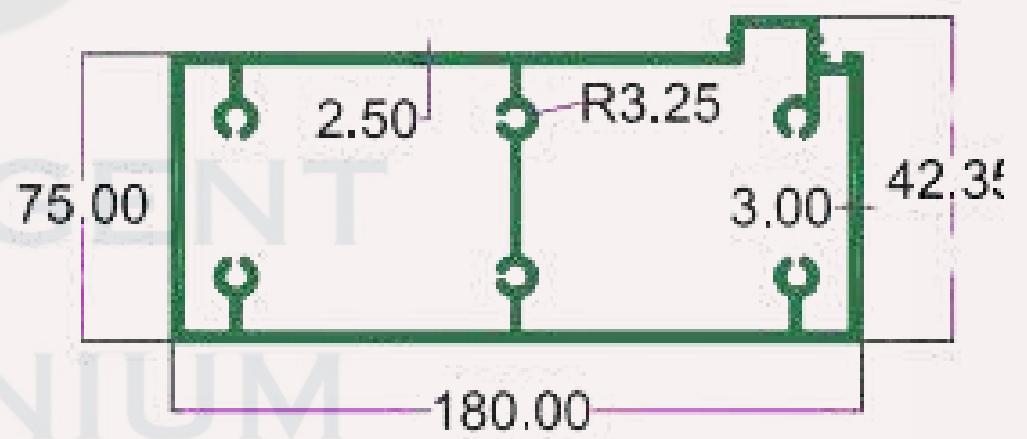

## AWINING PROFILE

SEC. NO. 3796  
WT. 1.400 TO 1.700 KG/12'

SEC. NO. 3838  
WT. 2.000 TO 2.300 KG/12'

SEC. NO. 3792  
WT. 23.70 TO 25.50 KG/12'

SEC. NO. 3866  
WT. 18.400 TO 19.00 KG/12'

INTELLIGENT  
ALUMINIUM