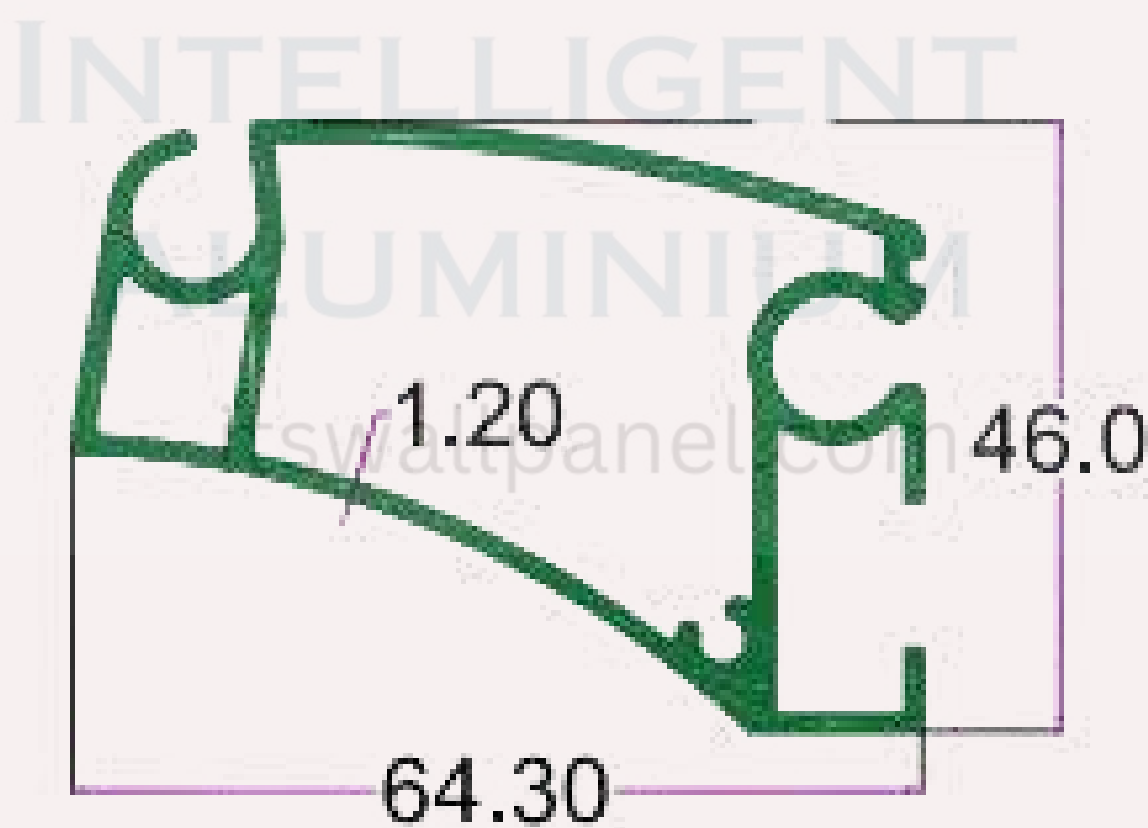

SEC. NO. 3626

WT. 3.460 TO 3.800 KG/12'