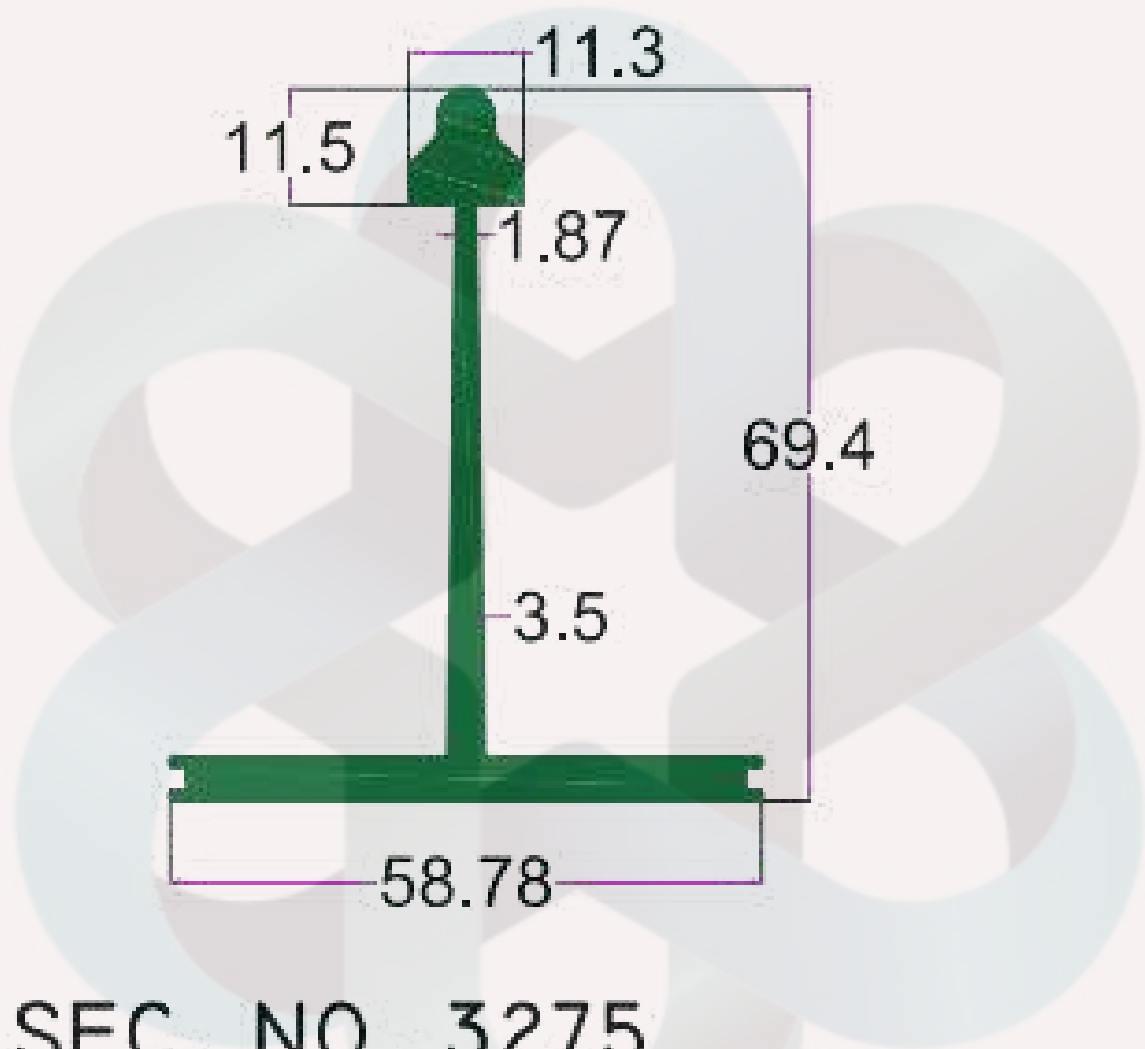

HARDWARE PROFILE

SEC. NO. 3275

WT. 4.900 TO 5.000 KG/12'

INTELLIGENT

ALUMINIUM

itswallpanel.com