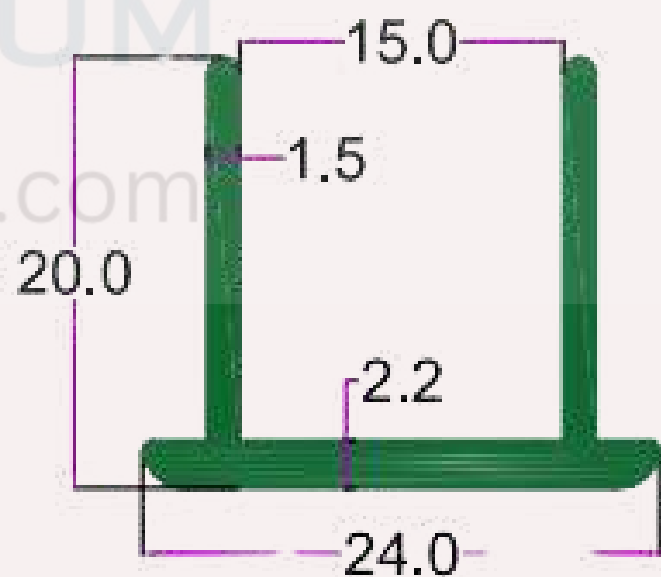

# HARDWARE PROFILE

SEC.NO. 4300  
WT. 0.690 TO 0.850 KG/12'

SEC. NO. 3673  
WT. 2.700 TO 3.000 KG/12'

SEC.NO. 4612  
WT. 4.090 TO 4.250 KG/12'

SEC. NO. 3634  
WT. 3.900 TO 4.350 KG/12'

SEC.NO. 4611  
WT. 4.260 TO 4.450 KG/12'