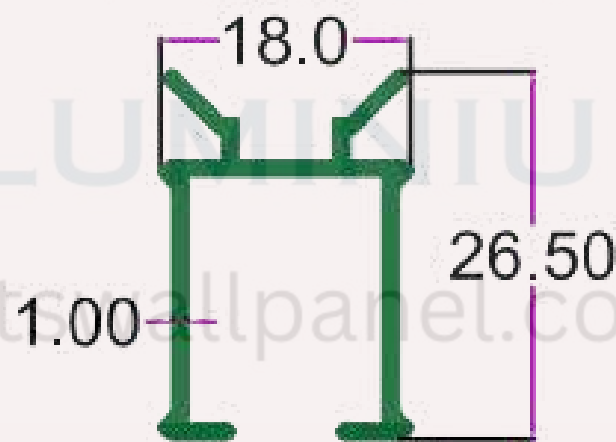

## CURTAIN PROFILE

SEC. No. 2593

WT. 0.600 TO 0.800 KG/12'

INTELLIGENT

ALUMINIUM

itswallpanel.com

SEC. No. 2594

WT. 0.800 TO 1.000 KG/12'