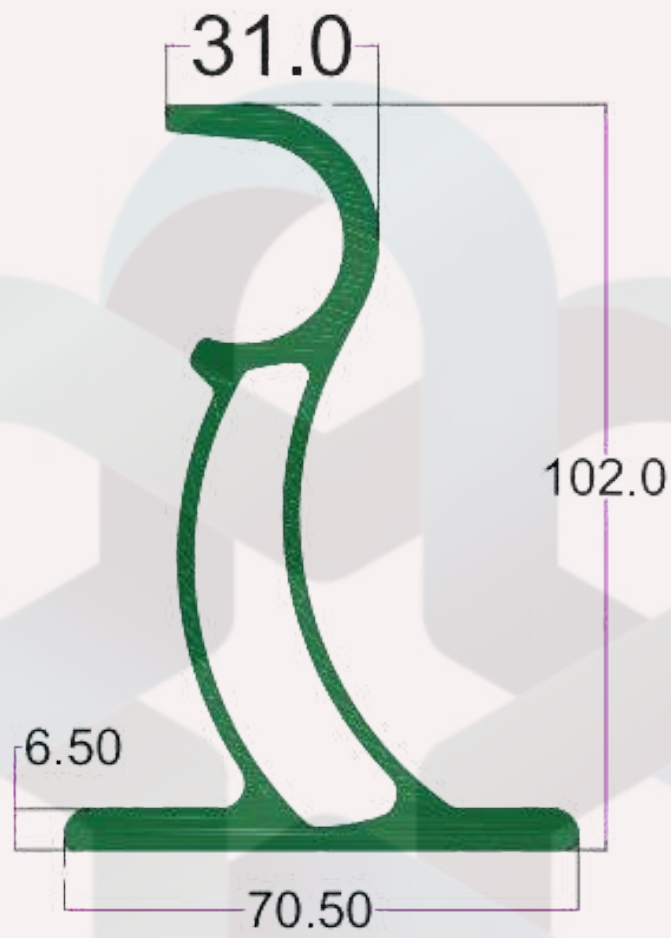

HARDWARE PROFILE

SEC. No. 3117
(L)WT. 8.000 TO 8.400 KG/12'
(H)WT. 12.140 TO 12.500 KG/12'