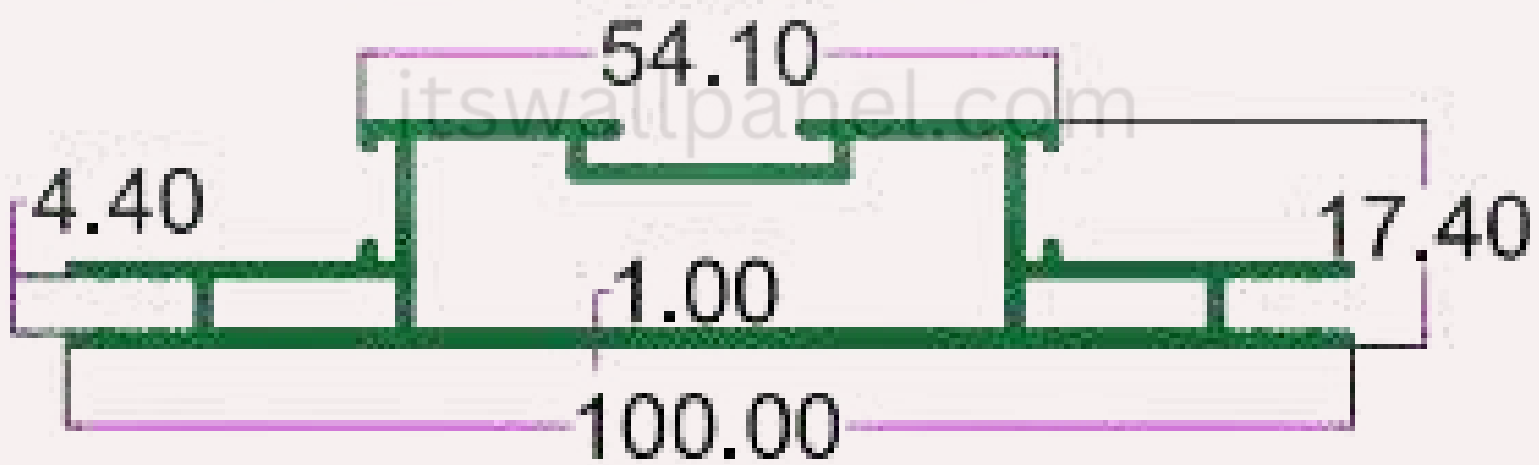

SEC. NO. 3810

WT. 2.200 TO 2.300 KG/12'

INTELLIGENT
ALUMINIUM