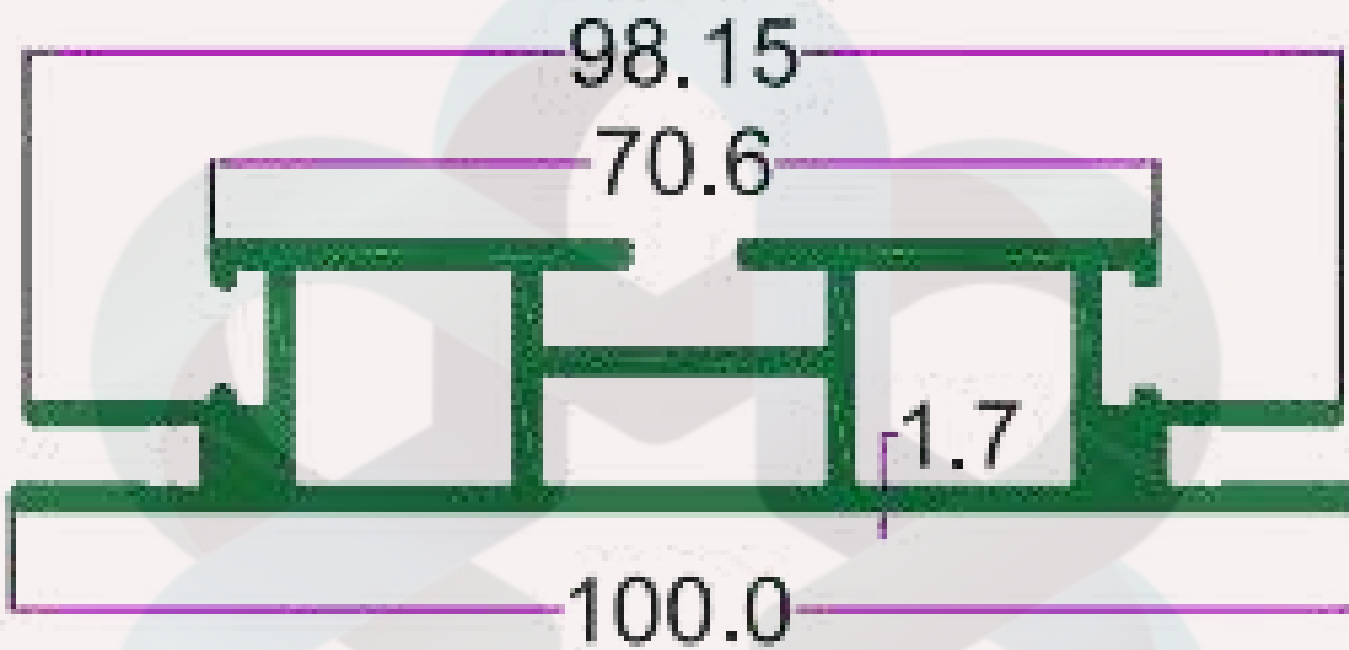

SIGNAGE PROFILE