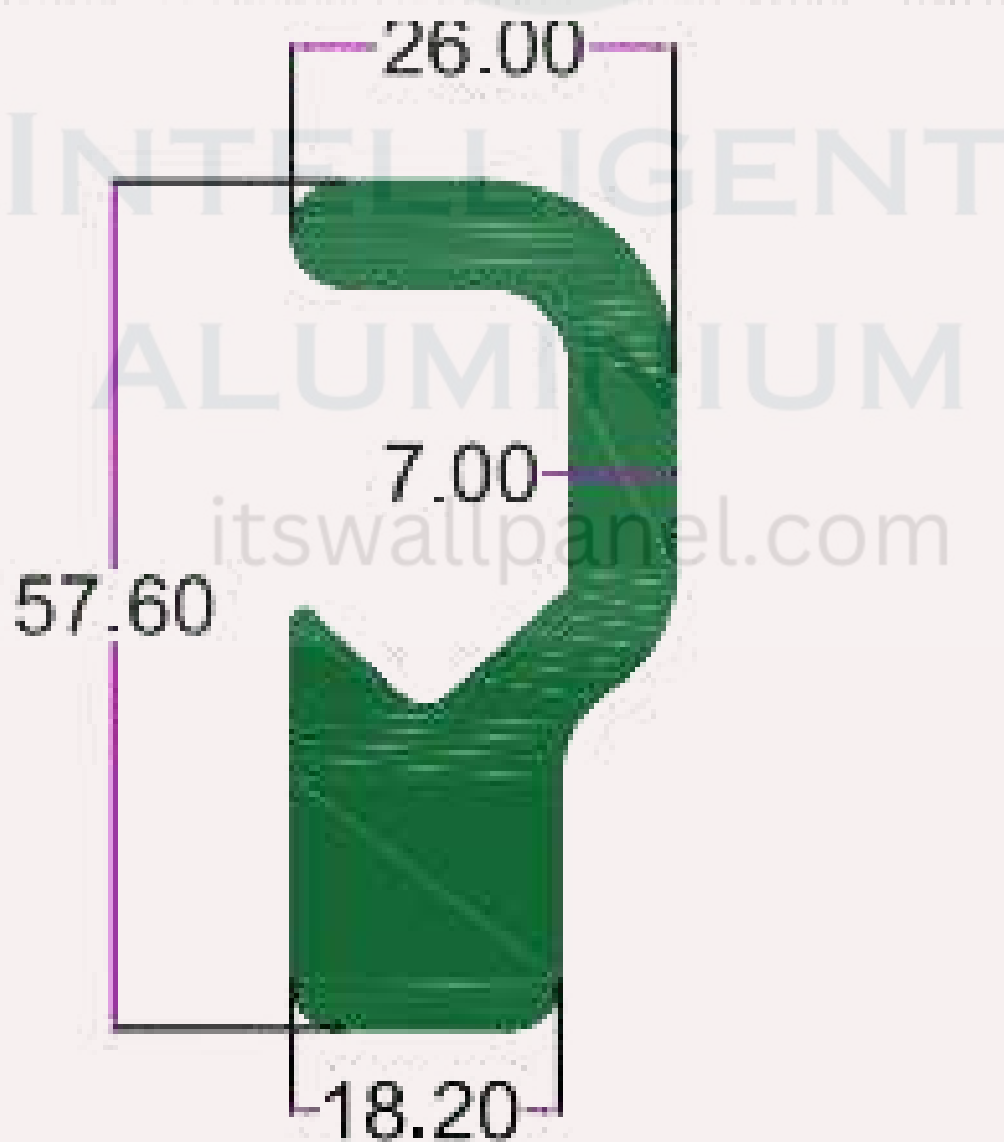

## HARDWARE PROFILE

SEC.NO. 4377

WT. 12.530 TO 12.950 KG/12'

SEC.NO. 4283

WT. 11.970 TO 12.500 KG/12'

INTELLIGENT  
ALUMINIUM

itswallpanel.com

## HARDWARE PROFILE

SEC. NO. 3859

WT. 6.900 TO 7.300 KG./12'

SEC. NO. 4357

WT. 7.850 TO 8.100 KG/12'

INTELLIGENT  
ALUMINIUM

itswallpanel.com