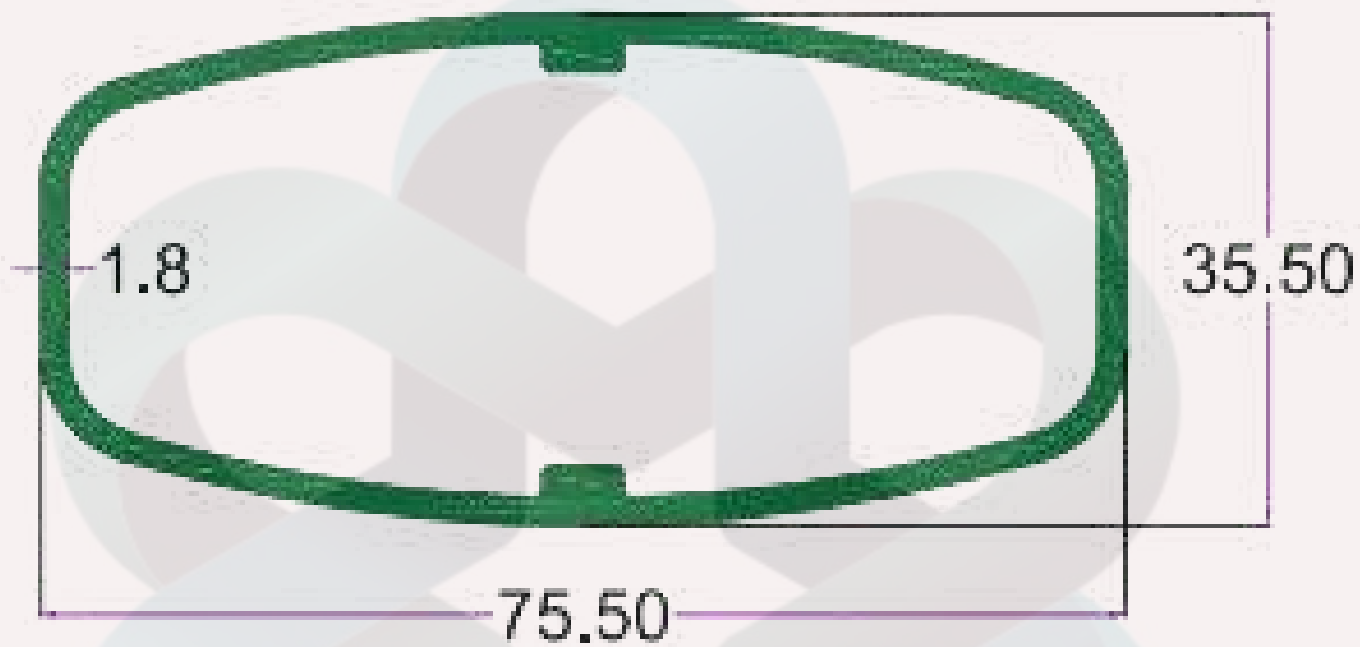

AWINING PROFILE