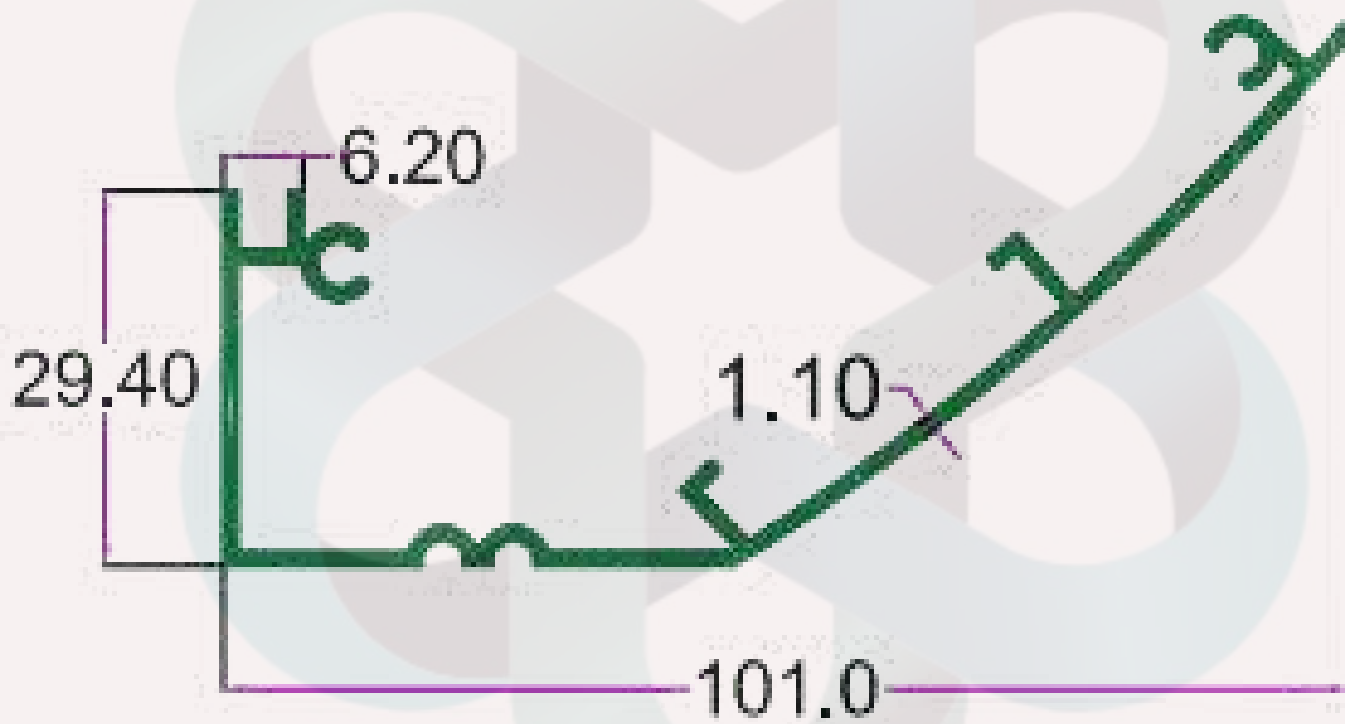

SEC. NO. 3699

WT. 2.400 TO 2.700 KG/12'

INTELLIGENT
ALUMINIUM

itswallpanel.com