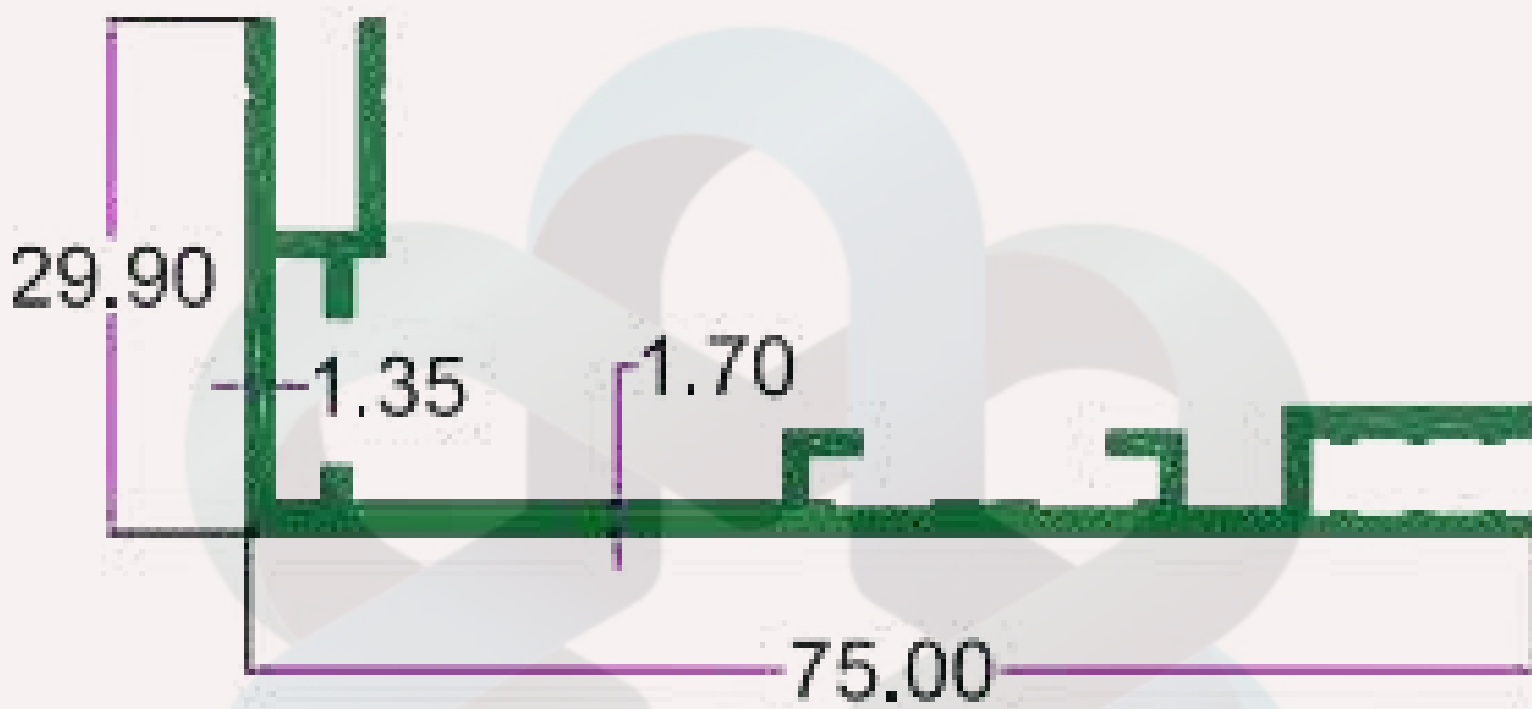

SIGNAGE PROFILE