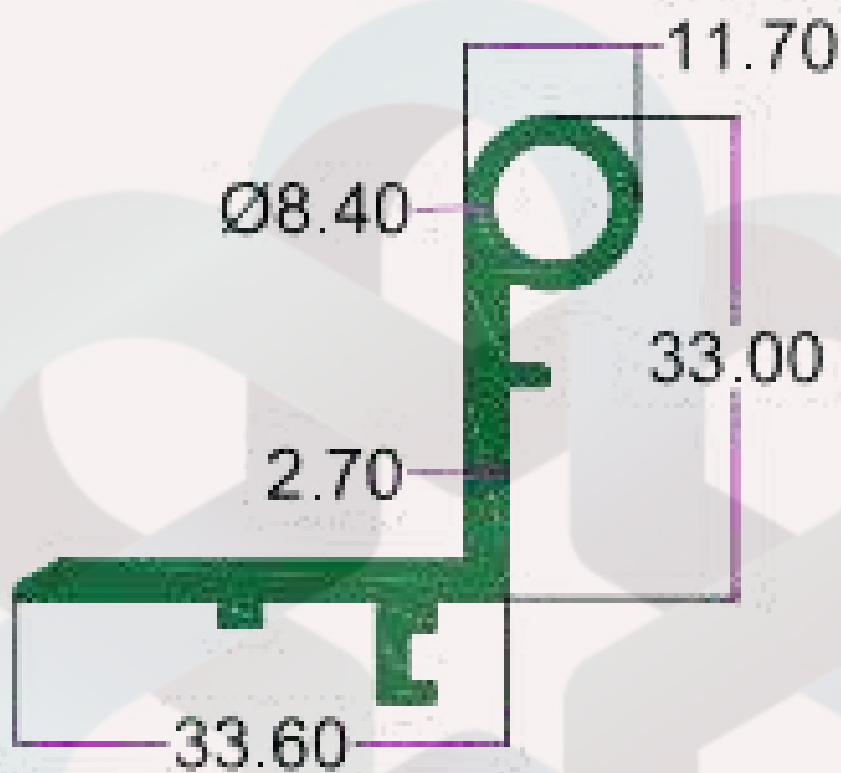

HARDWARE PROFILE