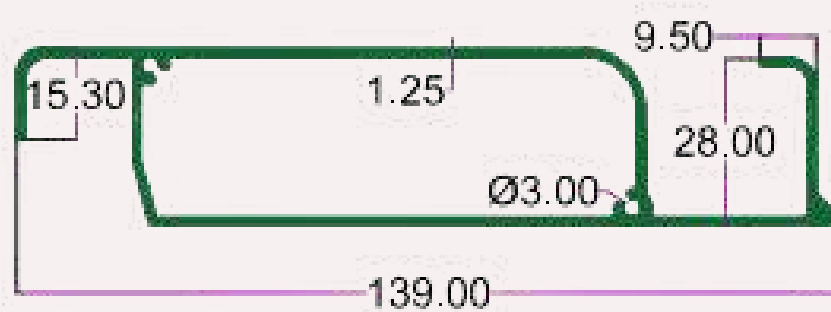

## AWINING PROFILE

SEC. NO. 3864  
WT. 6.500 TO 7.000 KG/12'

SEC. NO. 3720  
WT. 1.550 TO 1.900 KG/12'

SEC. NO. 3865  
WT. 6.70 TO 7.20 KG/12'

SEC. NO. 3750  
WT. 2.640 TO 3.363 KG/12'

itswallpanel.com

SEC. NO. 4624  
WT. 4.200 TO 4.400 KG/12'