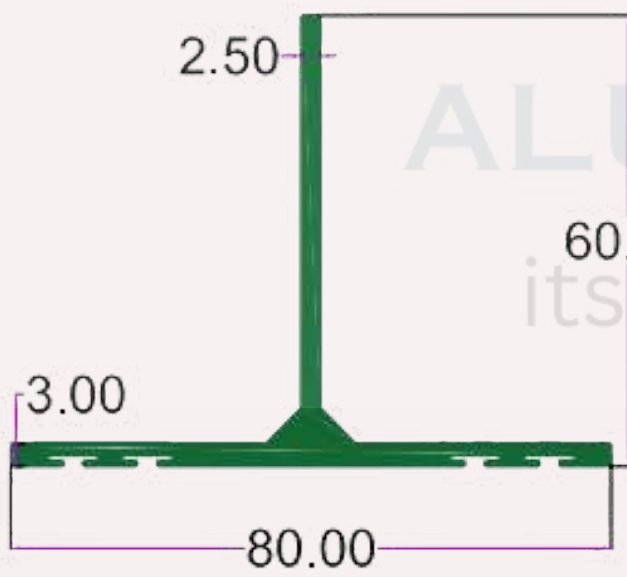

# HARDWARE PROFILE

SEC. NO. 3275

WT. 4.900 TO 5.000 KG/12'

INTELLIGENT

ALUMINIUM

itswallpanel.com

SEC. NO. 4698

WT. 3.720 TO 3.910 KG/12'