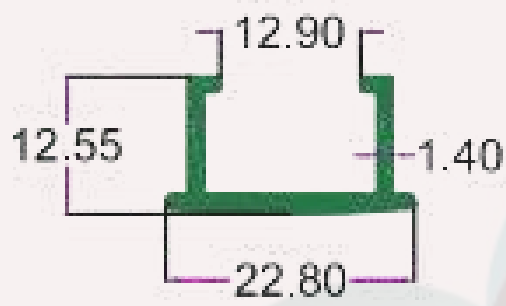

HARDWARE PROFILE

SEC.NO. 4300
WT. 0.690 TO 0.850 KG/12'