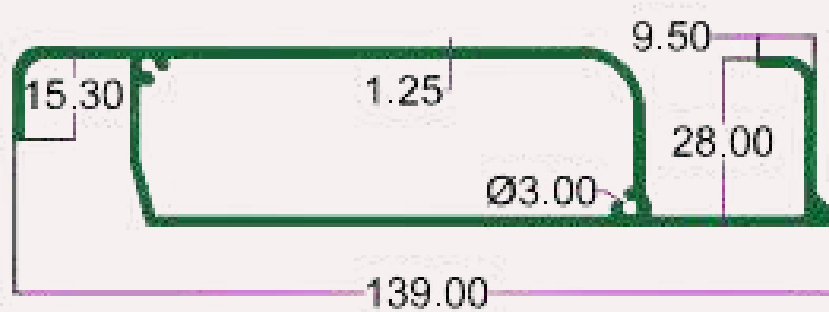

## AWINING PROFILE

SEC. NO. 3864  
WT. 6.500 TO 7.000 KG/12'

SEC. NO. 3720  
WT. 1.550 TO 1.900 KG/12'

SEC. NO. 3865  
WT. 6.70 TO 7.20 KG/12'

SEC. NO. 3750  
WT. 2.640 TO 3.363 KG/12'

itswallpanel.com

SEC. NO. 4624  
WT. 4.200 TO 4.400 KG/12'