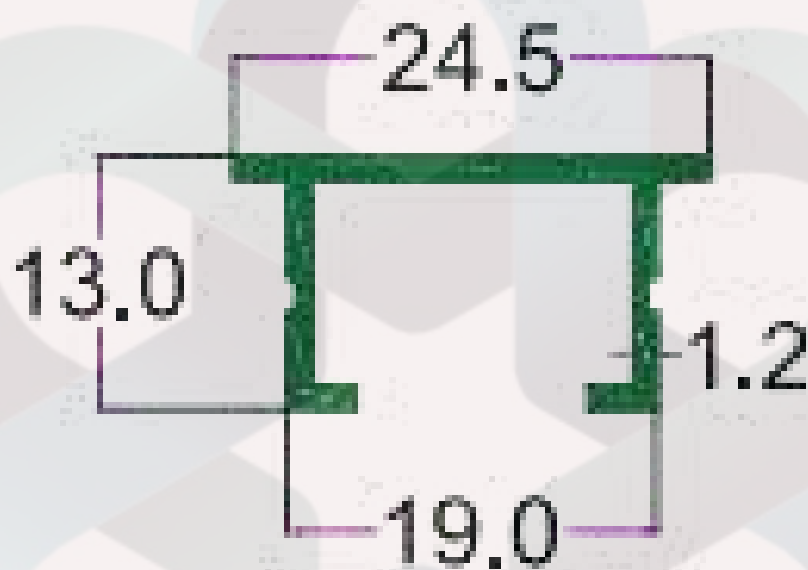

SEC. NO. 3244

WT. 0.600 TO 0.900 KG/12'