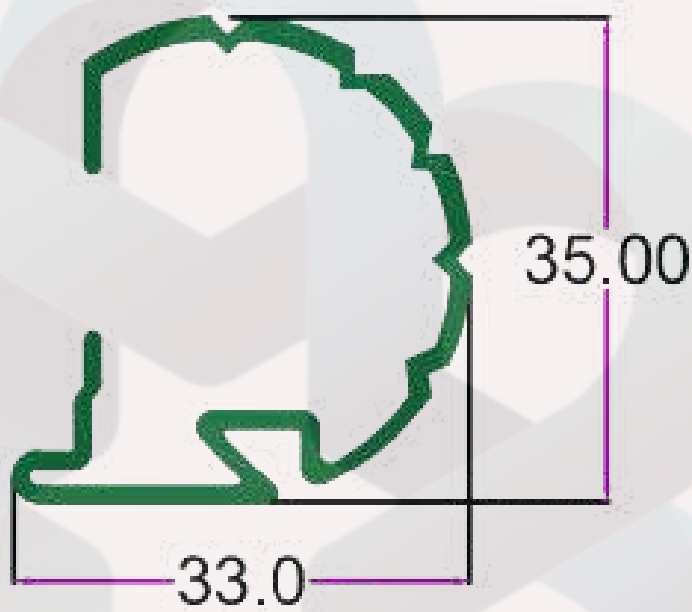

## CURTAIN PROFILE

SEC. No. 2591

WT. 1.400 TO 1.550 KG/12'

SEC. No.2592

WT. 1.400 TO 1.550 KG/12'

INTELLIGENT  
ALUMINIUM

itswallpanel.com