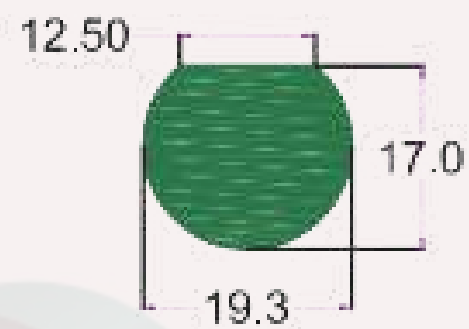

SEC. NO. 3673
WT. 2.700 TO 3.000 KG/12'