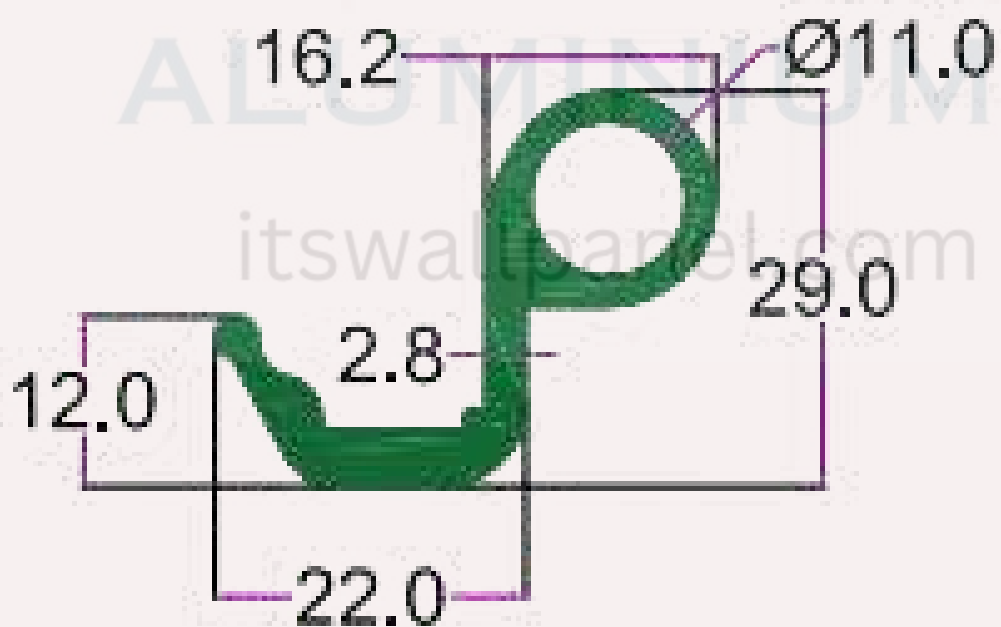

## HARDWARE PROFILE

SEC. NO. 3202

WT. 2.400 TO 2.650 KG/12'

INTELLIGENT

ALUMINIUM

itswallpanel.com

SEC. NO. 3203

WT. 2.090 TO 2.310 KG./12'