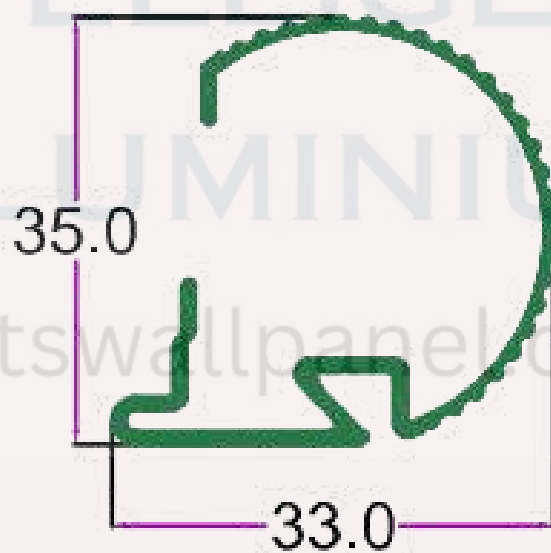

## CURTAIN PROFILE

SEC. No. 2591

WT. 1.400 TO 1.550 KG/12'

SEC. No.2592

WT. 1.400 TO 1.550 KG/12'

INTELLIGENT  
ALUMINIUM

itswallpanel.com