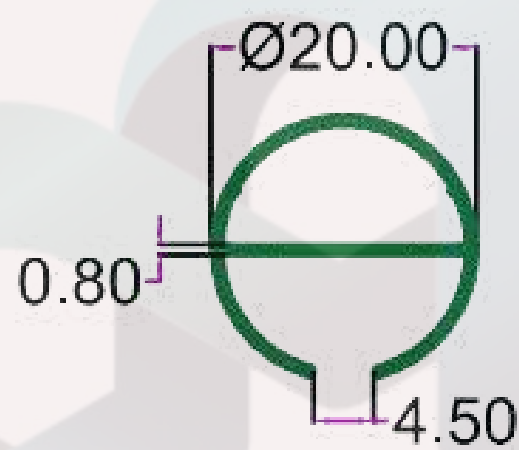

CURTAIN PROFILE