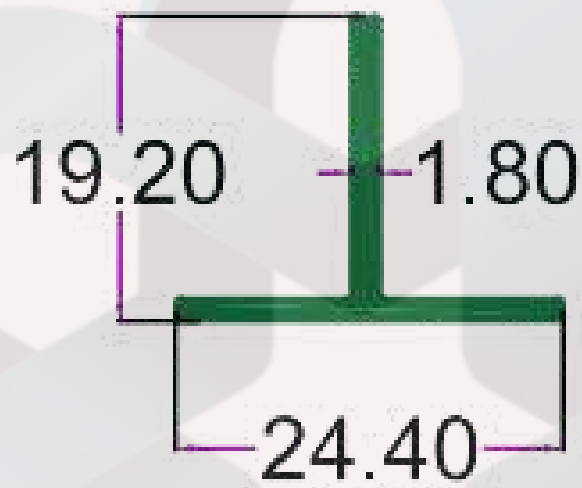

INTELLIGENT
ALUMINIUM

itswallpanel.com

HARDWARE PROFILE

SEC.NO. 5026

WT. 0.650 TO 0.750 KG/12'

INTELLIGENT

ALUMINIUM

SEC.NO. 5025

WT. 0.970 TO 1.070 KG/12'