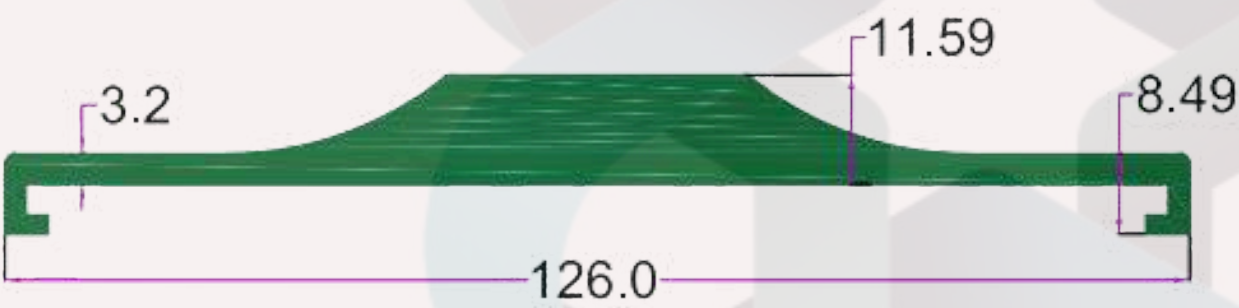

SEC. NO. 3677
WT. 8.200 TO 9.000 KG/12'