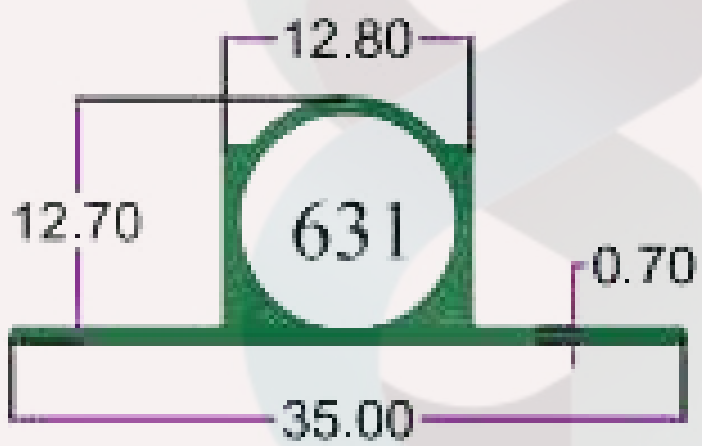

INTELLIGENT
ALUMINIUM

itswallpanel.com

HARDWARE PROFILE