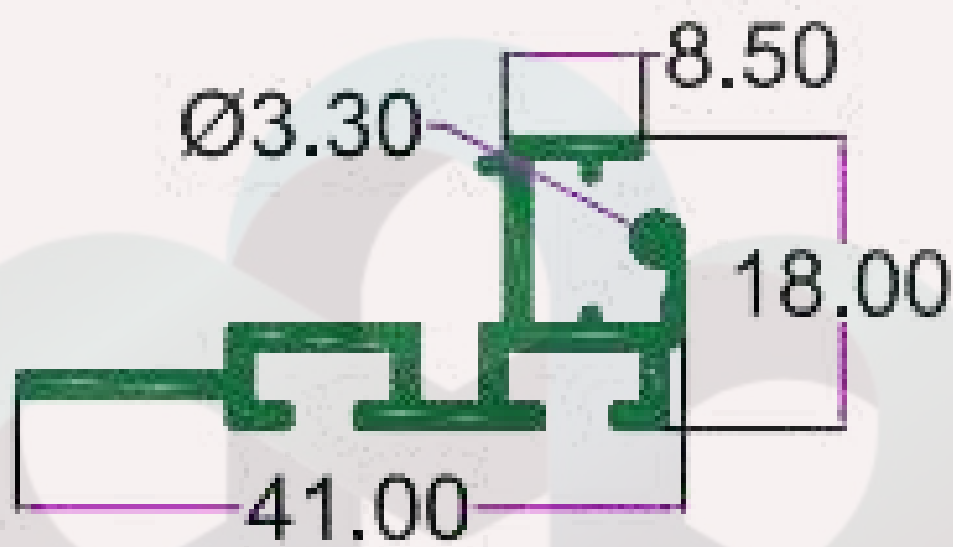

SIGNAGE PROFILE