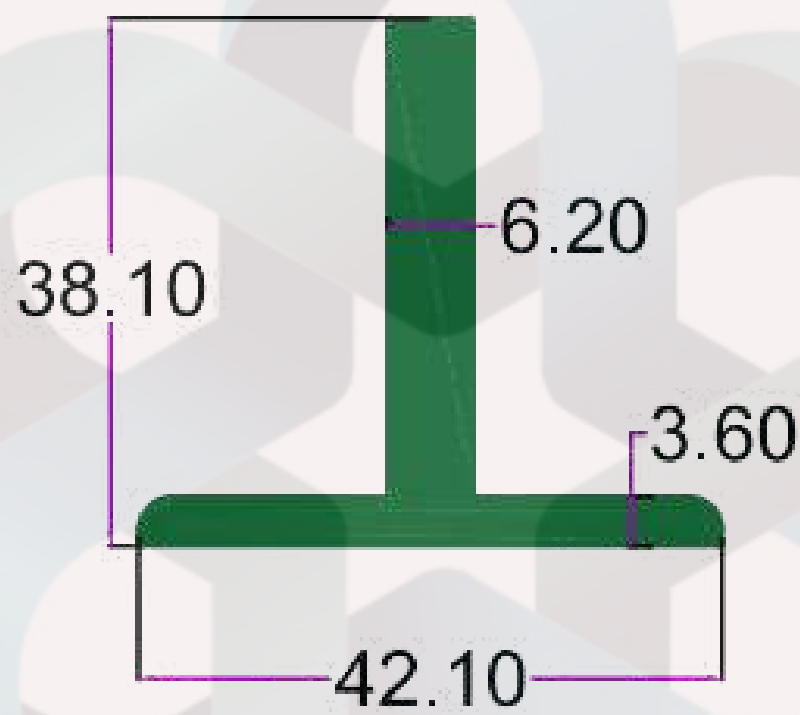

INTELLIGENT
ALUMINIUM

itswallpanel.com

HARDWARE PROFILE

SEC.NO. 5011

WT. 3.580 TO 3.800 KG/12'

INTELLIGENT

ALUMINIUM

itswallpanel.com

SEC.NO. 5012

WT. 1.350 TO 1.500 KG/12'