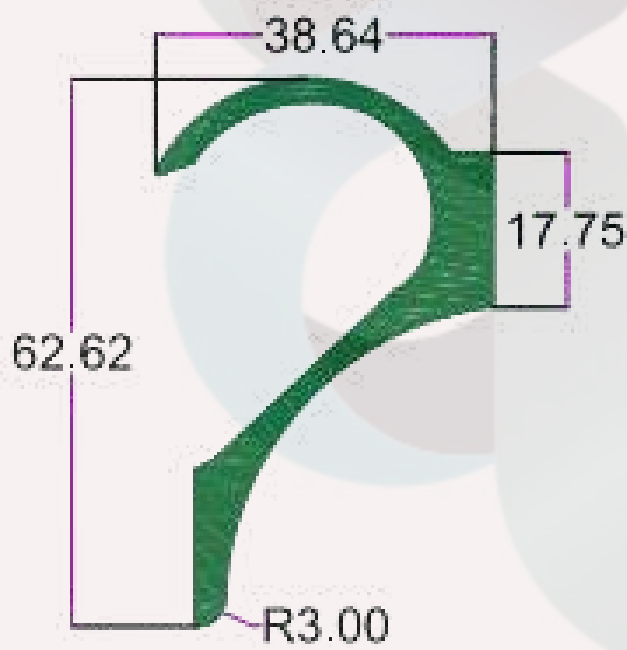

SEC.NO. 4612
WT. 4.090 TO 4.250 KG/12'