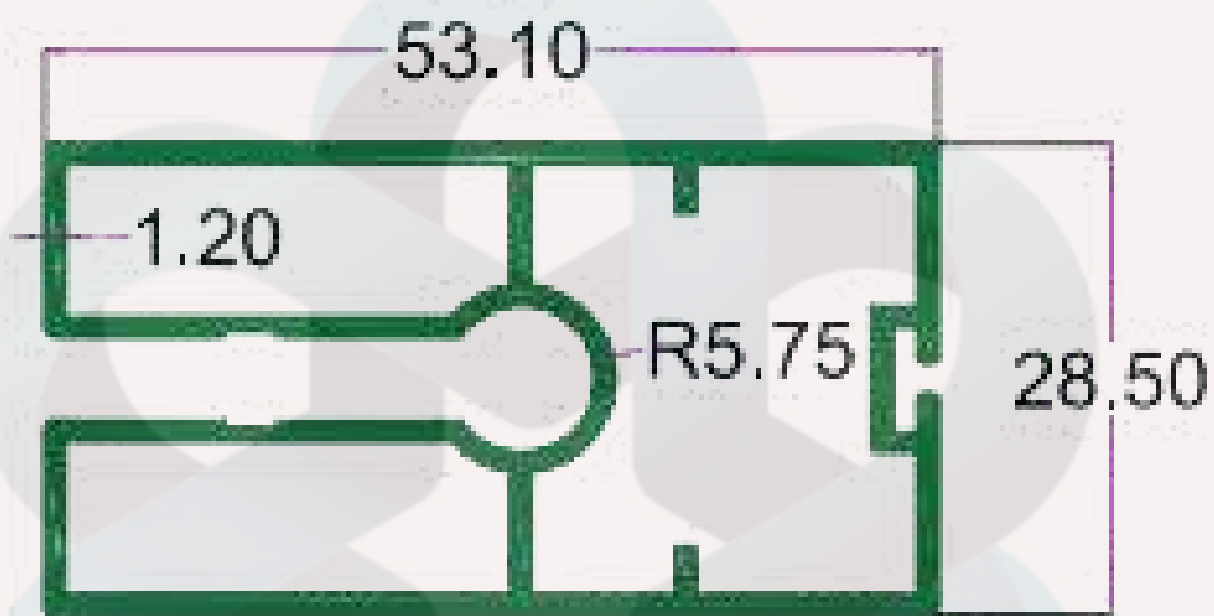

AWINING PROFILE

SEC. NO. 3799

WT. 2.900 TO 3.200 KG/12'