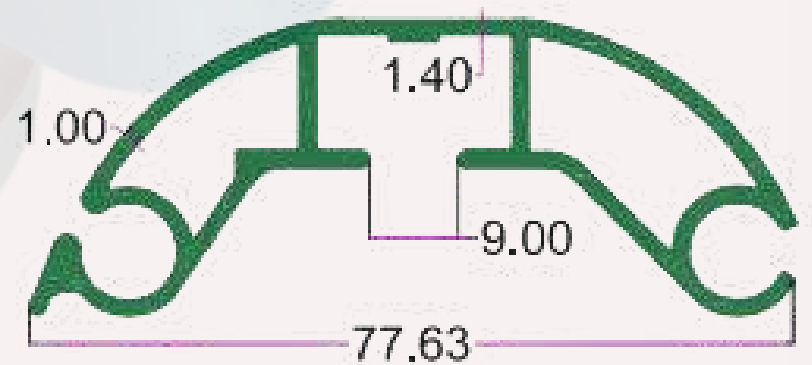

## AWINING PROFILE

SEC. NO. 3864  
WT. 6.500 TO 7.000 KG/12'

SEC. NO. 3720  
WT. 1.550 TO 1.900 KG/12'

SEC. NO. 3865  
WT. 6.70 TO 7.20 KG/12'

SEC. NO. 3750  
WT. 2.640 TO 3.363 KG/12'

itswallpanel.com

SEC. NO. 4624  
WT. 4.200 TO 4.400 KG/12'