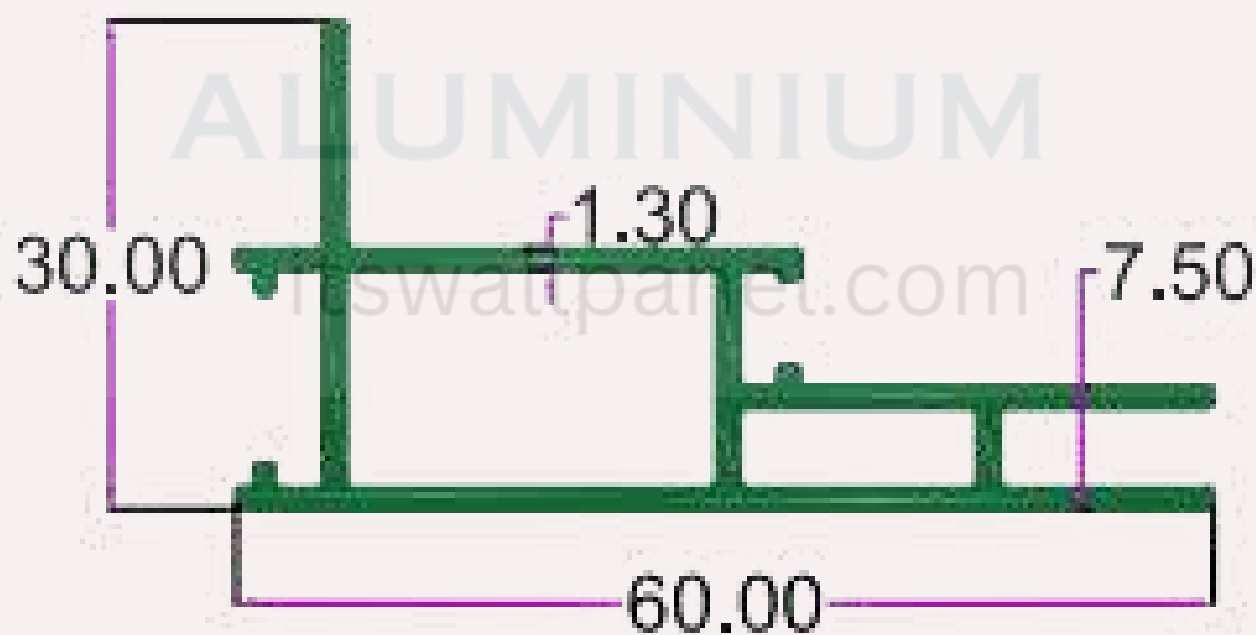

SEC. NO. 3282

WT. 5.500 TO 6.000 KG/12'

INTELLIGENT
ALUMINIUM