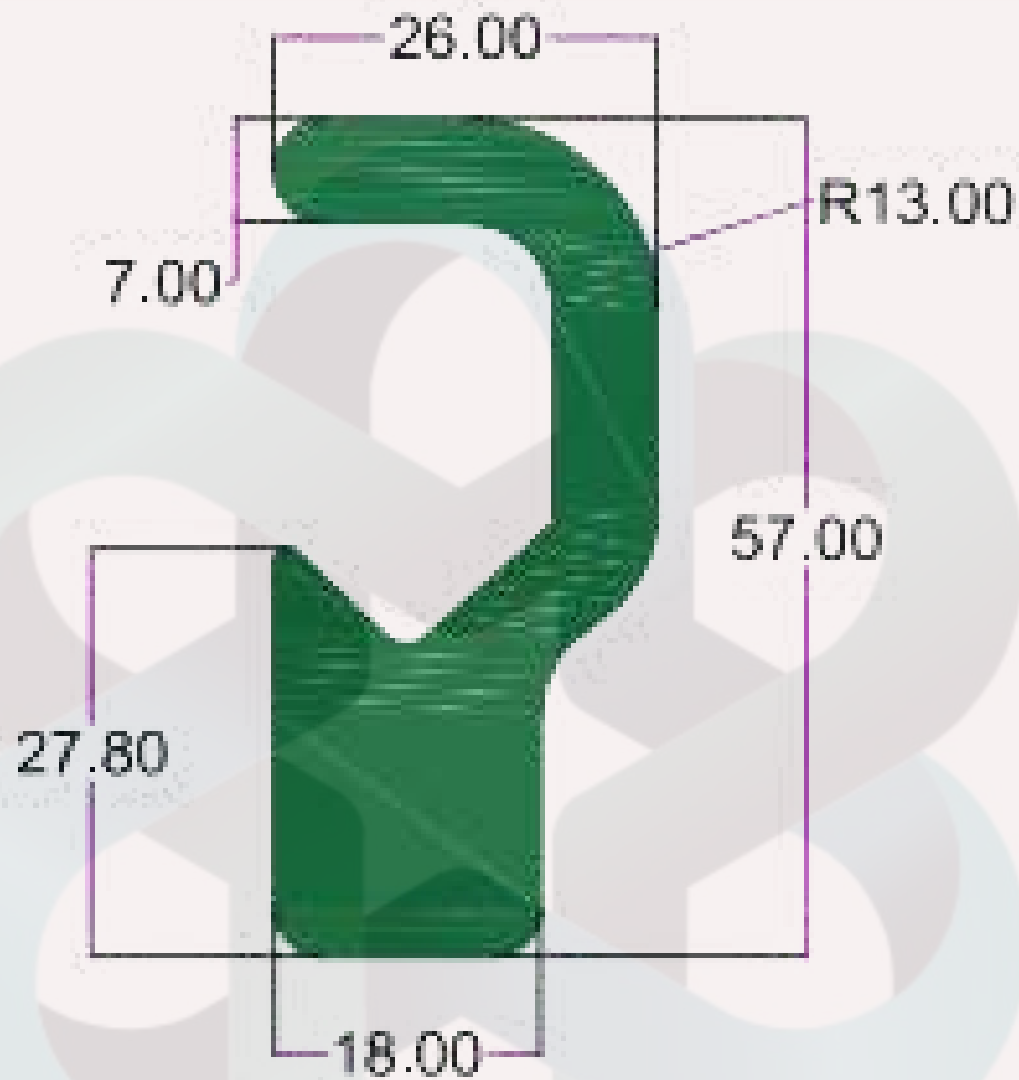

HARDWARE PROFILE