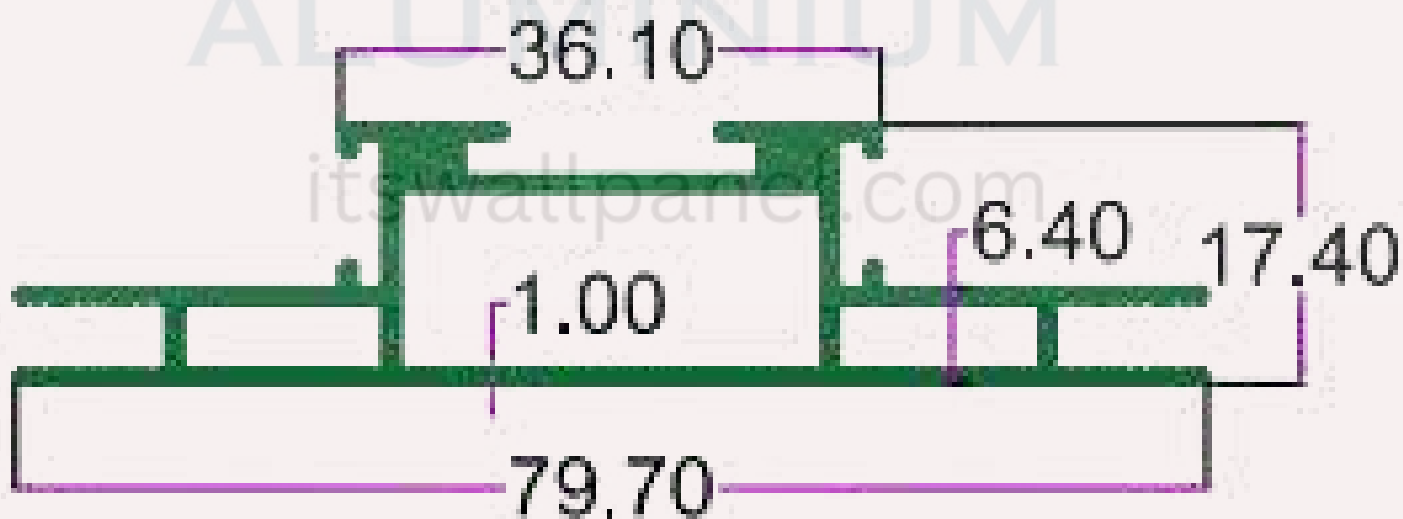

SEC. NO. 3841

WT. 2.700 TO 3.000 KG/12'

INTELLIGENT

ALUMINIUM