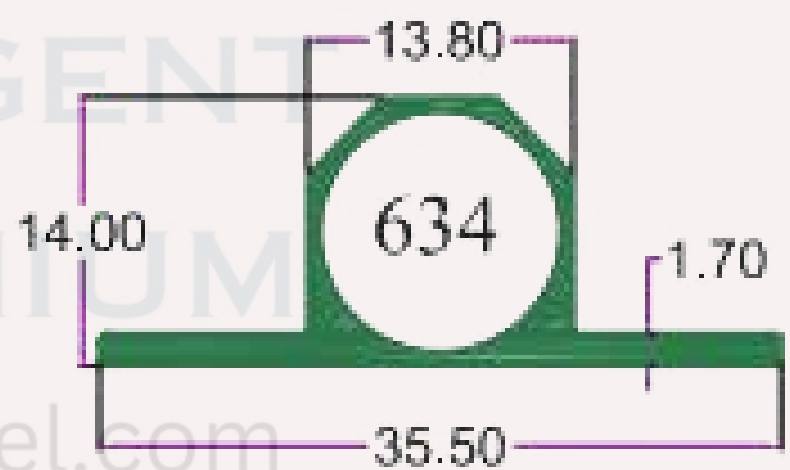

INTELLIGENT
ALUMINIUM

itswallpanel.com

HARDWARE PROFILE