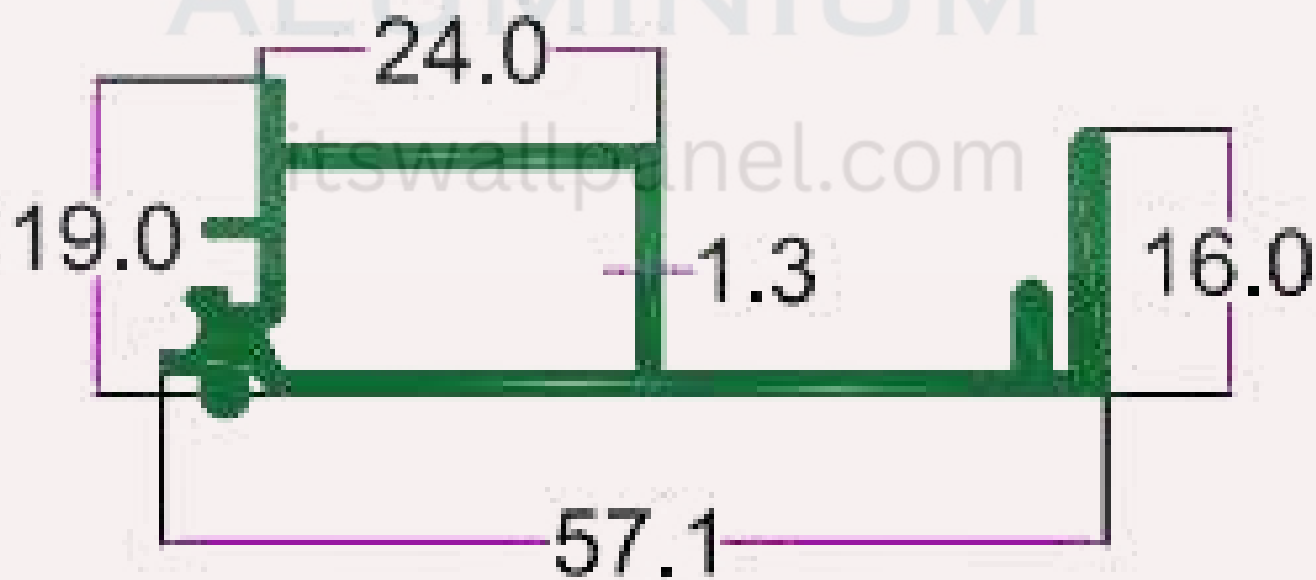

## SIGNAGE PROFILE

SEC. NO. 2989

WT. 3.140 TO 3.500 KG/12'

INTELLIGENT

ALUMINIUM

SEC. No. 2676

WT. 1.900 TO 2.200 KG/12'

INTELLIGENT  
ALUMINIUM