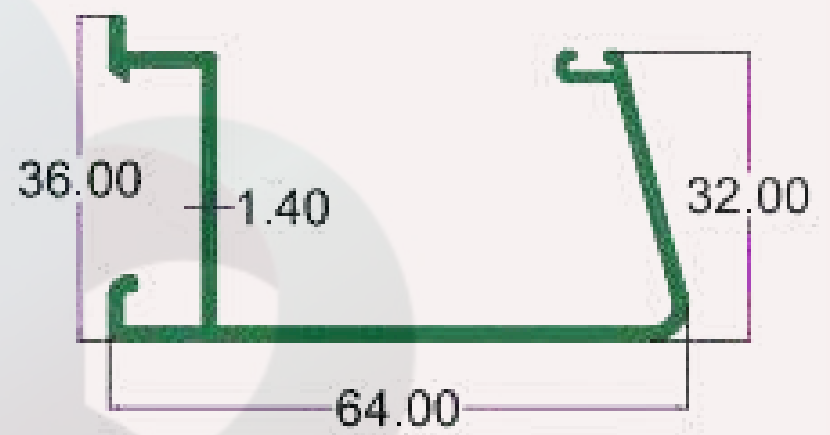

SEC. NO. 3838
WT. 2.000 TO 2.300 KG/12'