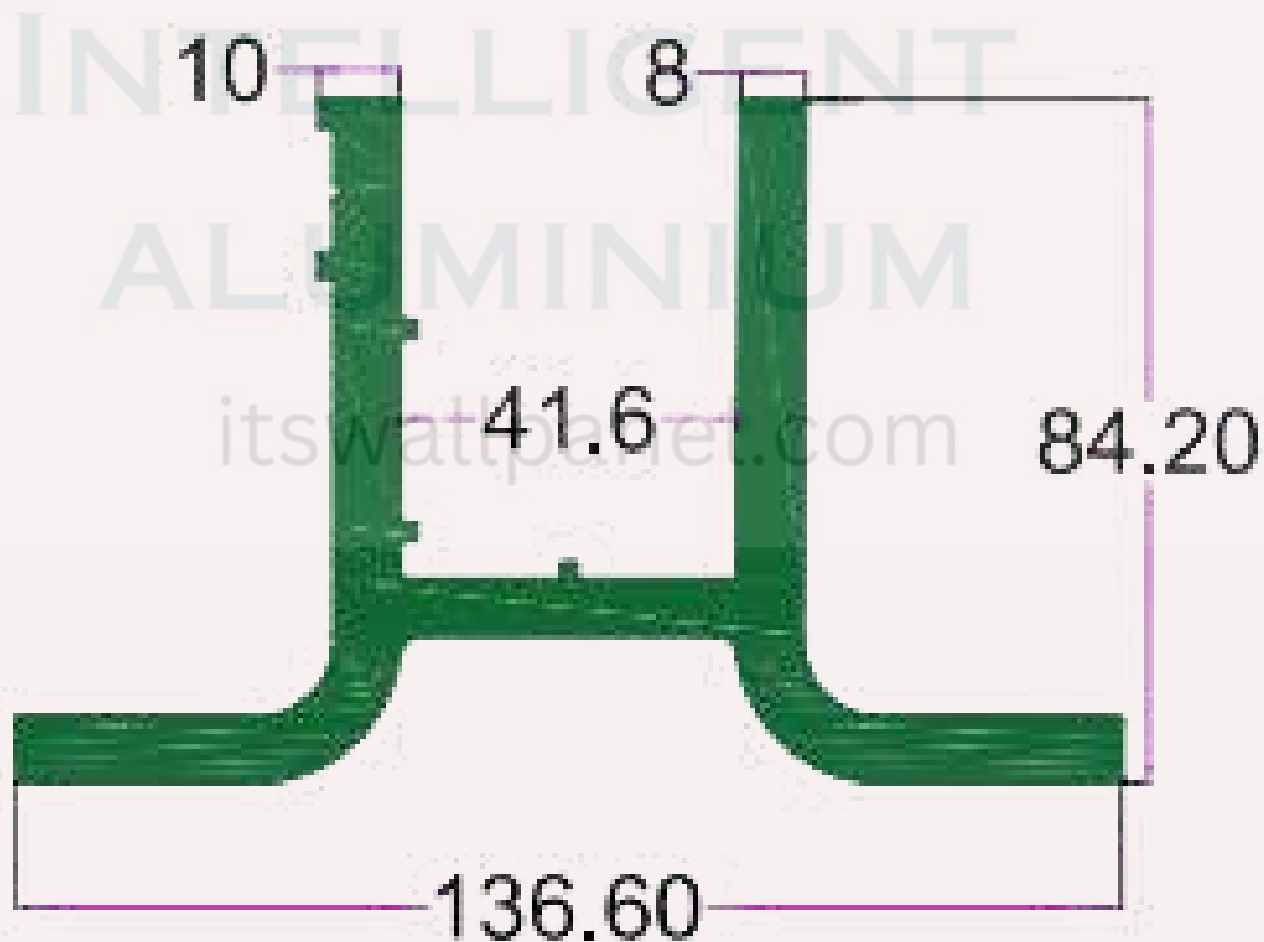

SEC. NO. 3791

WT. 21.70 TO 23.50 KG/12'