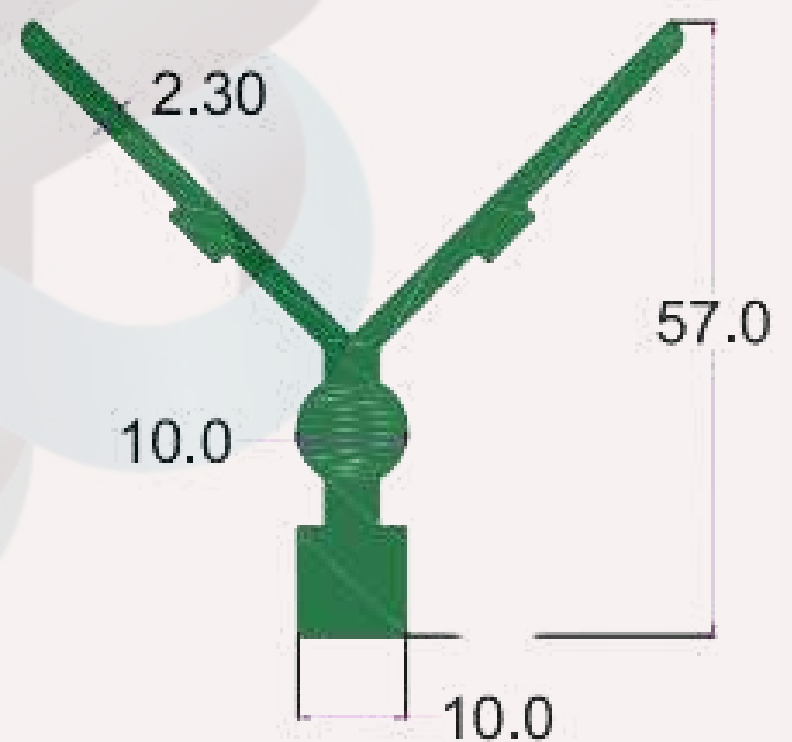

# HARDWARE PROFILE

SEC.NO. 4300  
WT. 0.690 TO 0.850 KG/12'

SEC. NO. 3673  
WT. 2.700 TO 3.000 KG/12'

SEC.NO. 4612  
WT. 4.090 TO 4.250 KG/12'

SEC. NO. 3634  
WT. 3.900 TO 4.350 KG/12'

SEC.NO. 4611  
WT. 4.260 TO 4.450 KG/12'