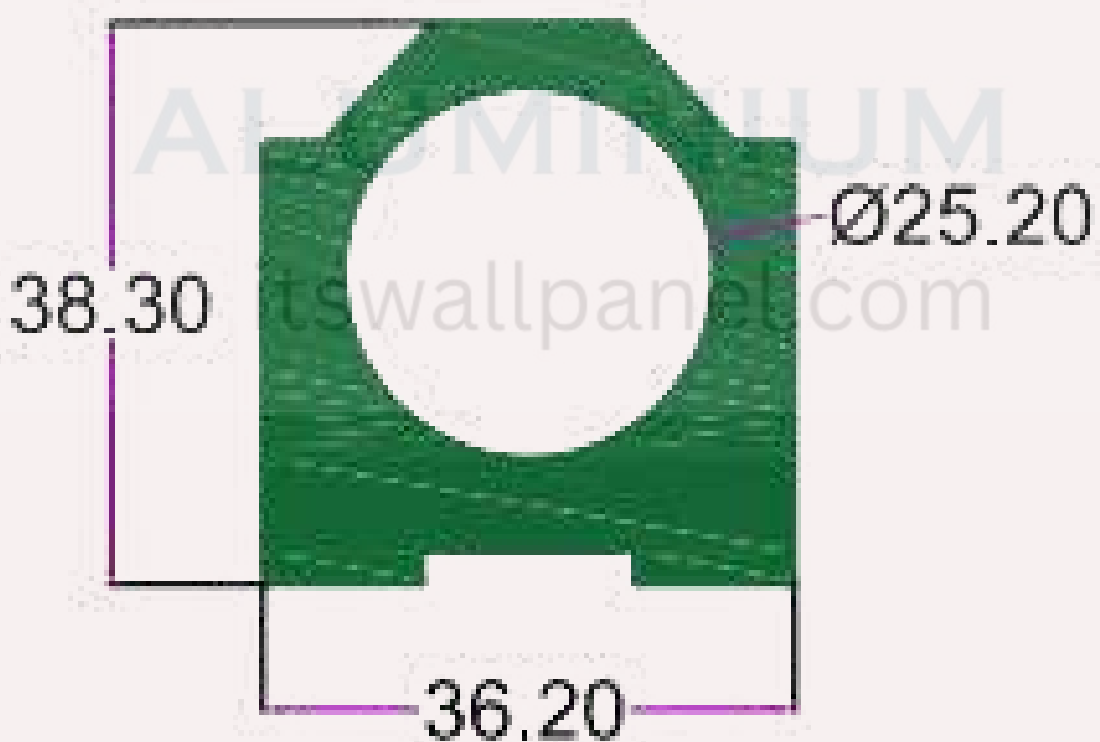

## HARDWARE PROFILE

SEC. NO. 4104

WT. 7.950 TO 8.250 KG/12'

INTELLIGENT

ALUMINIUM

SEC. NO. 4744

WT. 7.200 TO 7.480 KG/12'

INTELLIGENT  
ALUMINIUM