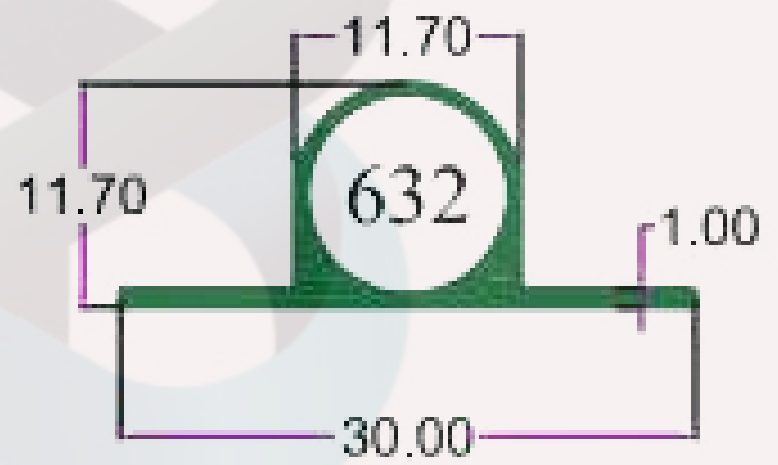

INTELLIGENT
ALUMINIUM

itswallpanel.com

HARDWARE PROFILE