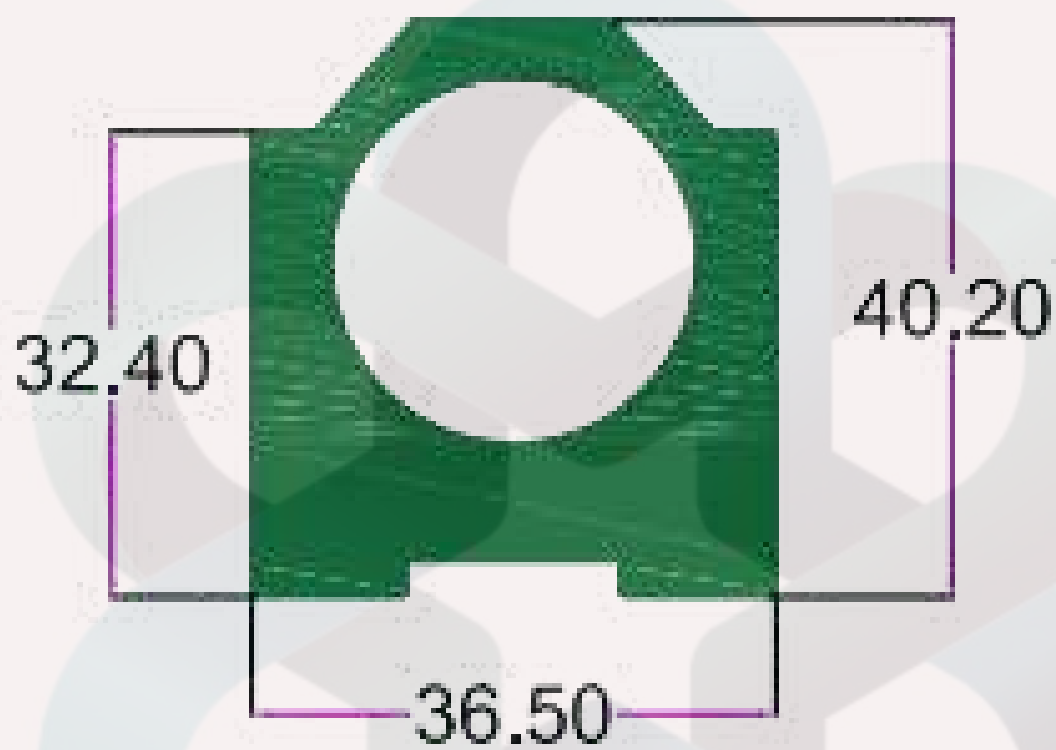

HARDWARE PROFILE