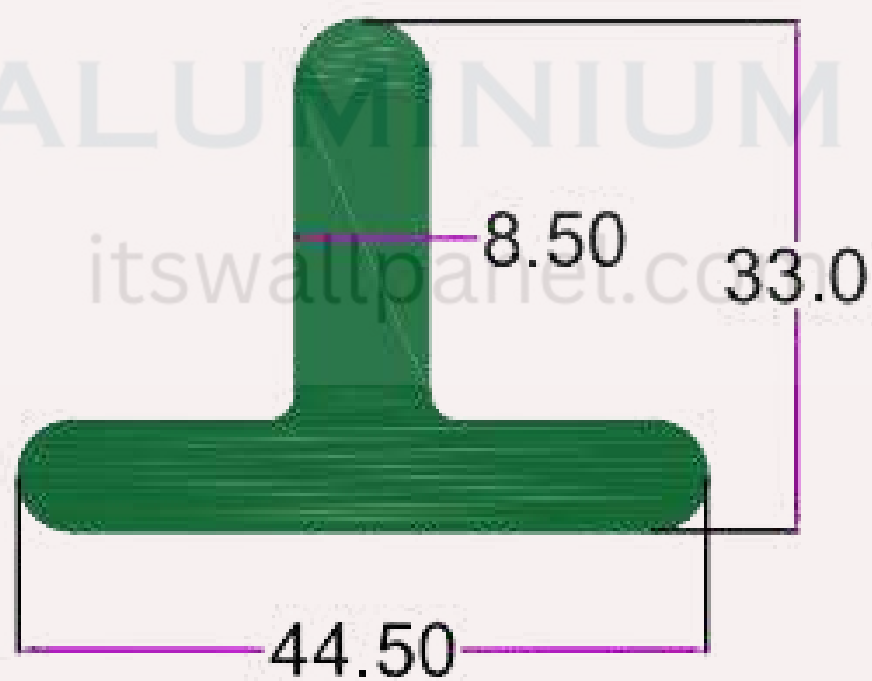

## HARDWARE PROFILE

SEC. NO. 3614

WT. 1.700 TO 1.900 KG/12'

INTELLIGENT

ALUMINIUM

SEC. NO. 3671

WT. 5.100 TO 5.600 KG/12'

INTELLIGENT  
ALUMINIUM