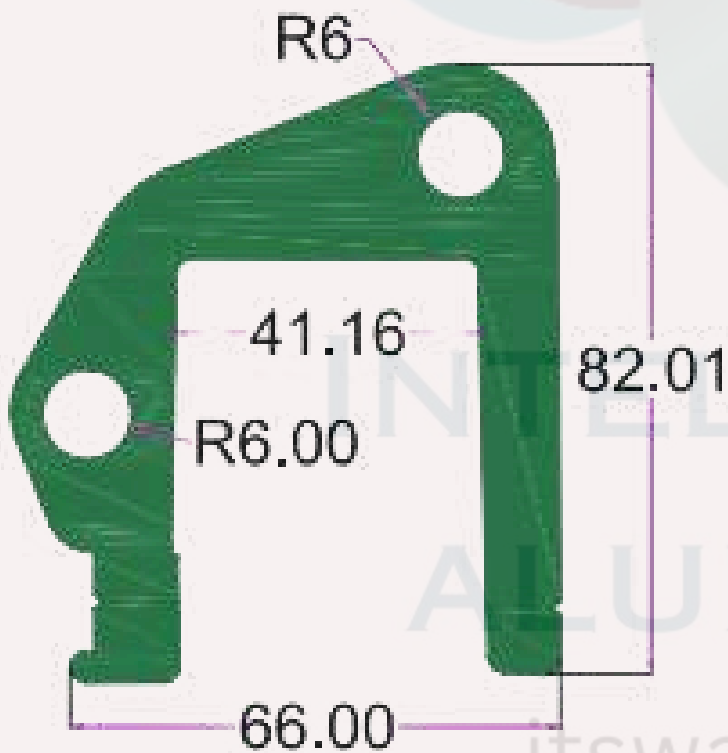

SEC. NO. 3792
WT. 23.70 TO 25.50 KG/12'