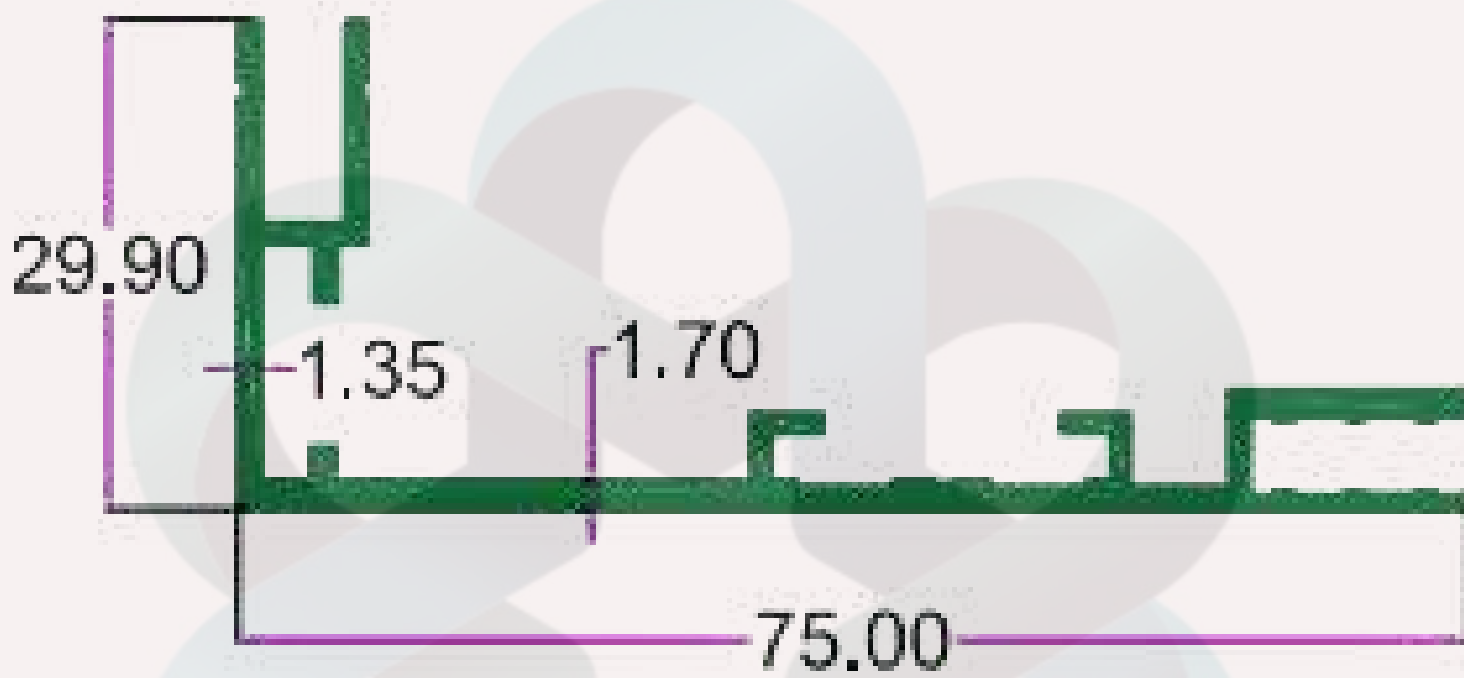

SIGNAGE PROFILE