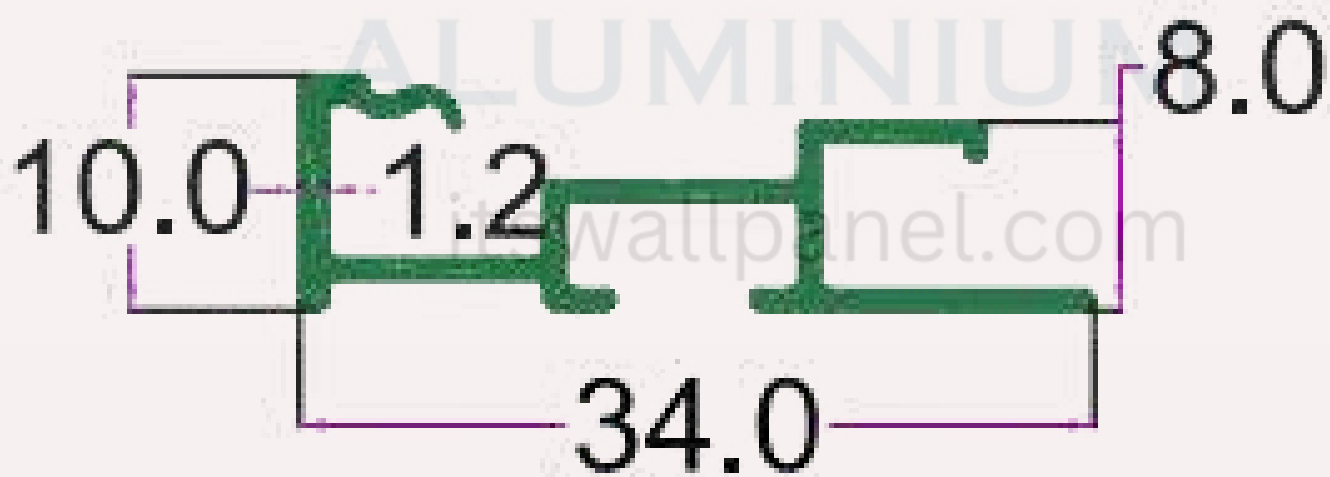

## SIGNAGE PROFILE

SEC. NO. 4159

WT. 0.480 TO 0.550 KG/12'

---

INTELLIGENT

ALUMINIUM

SEC. NO. 2872

WT. 0.646 TO 0.800 KG/12'