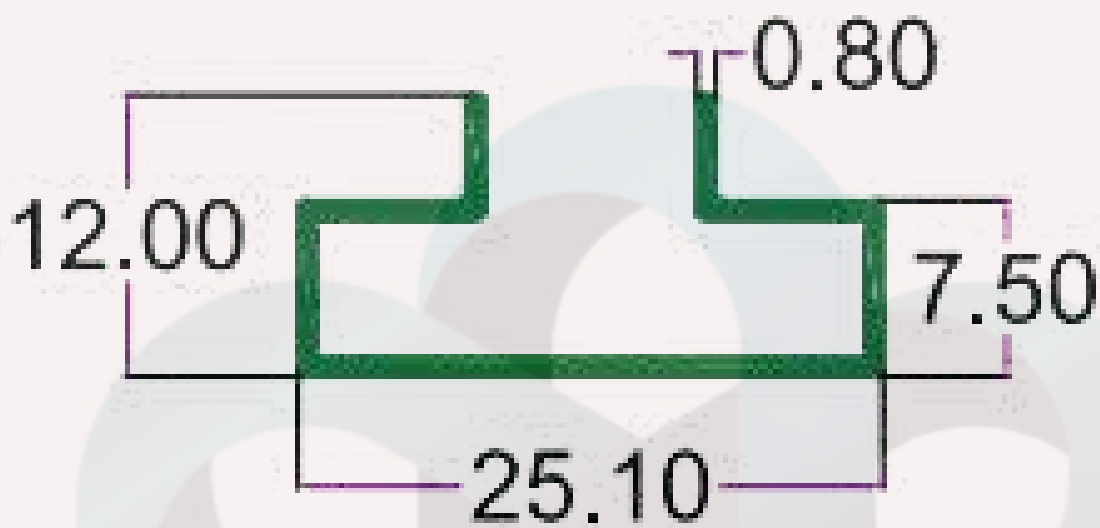

SIGNAGE PROFILE