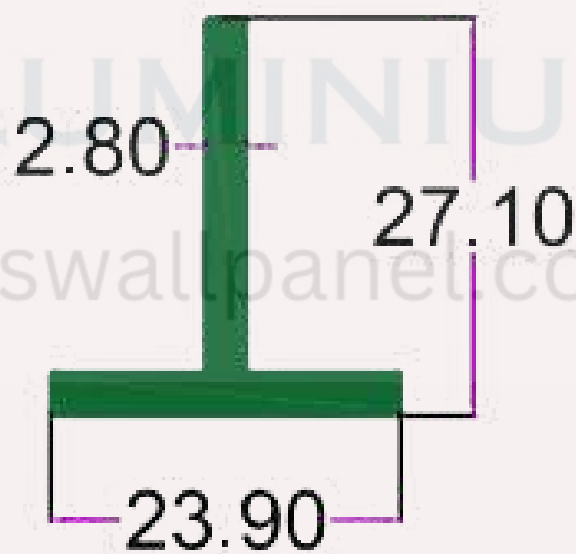

## HARDWARE PROFILE

SEC.NO. 5011

WT. 3.580 TO 3.800 KG/12'

INTELLIGENT

ALUMINIUM

itswallpanel.com

SEC.NO. 5012

WT. 1.350 TO 1.500 KG/12'