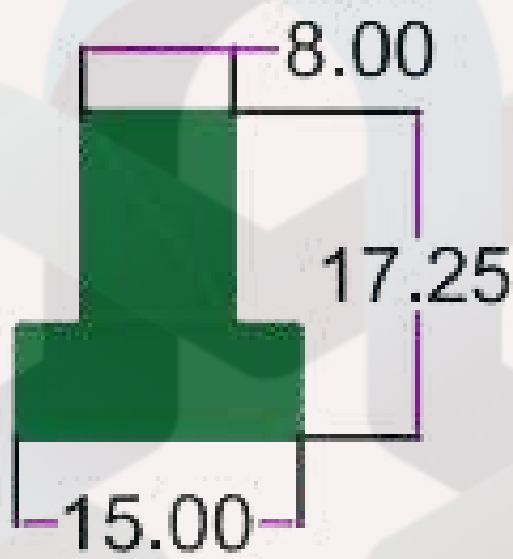

INTELLIGENT
ALUMINIUM

itswallpanel.com

HARDWARE PROFILE

SEC. NO. 3614

WT. 1.700 TO 1.900 KG/12'

INTELLIGENT

ALUMINIUM

SEC. NO. 3671

WT. 5.100 TO 5.600 KG/12'