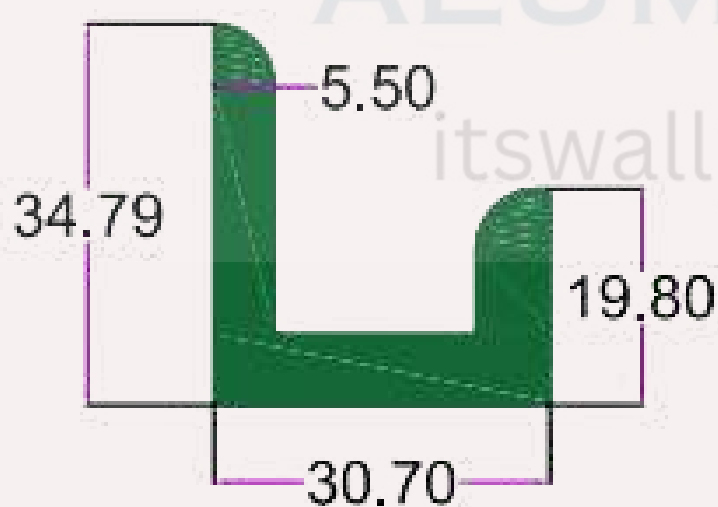

## HARDWARE PROFILE

SEC. NO. 3244

WT. 0.600 TO 0.900 KG/12'

SEC. NO. 3506

WT. 4.040 TO 4.500 KG/12'

INTELLIGENT  
ALUMINIUM

itswallpanel.com

# HARDWARE PROFILE

SEC.NO. 4300  
WT. 0.690 TO 0.850 KG/12'

SEC. NO. 3673  
WT. 2.700 TO 3.000 KG/12'

SEC.NO. 4612  
WT. 4.090 TO 4.250 KG/12'

SEC. NO. 3634  
WT. 3.900 TO 4.350 KG/12'

SEC.NO. 4611  
WT. 4.260 TO 4.450 KG/12'