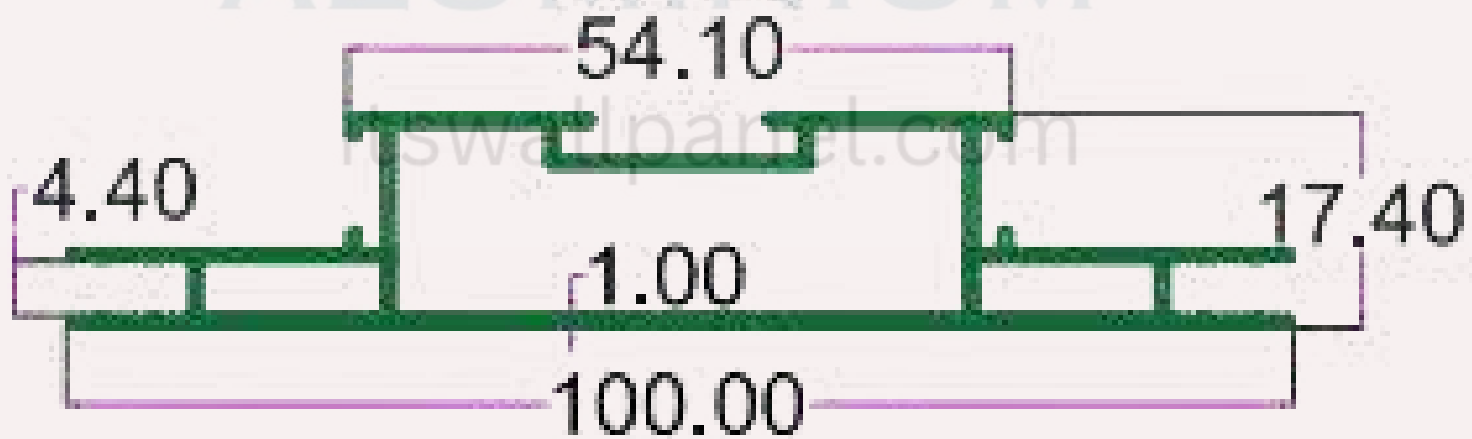

## SIGNAGE PROFILE

SEC. NO. 3810

WT. 2.200 TO 2.300 KG/12'

INTELLIGENT  
ALUMINIUM

SEC. NO. 4344

WT. 2.550 TO 2.750 KG/12'

INTELLIGENT  
ALUMINIUM

itswallpanel.com