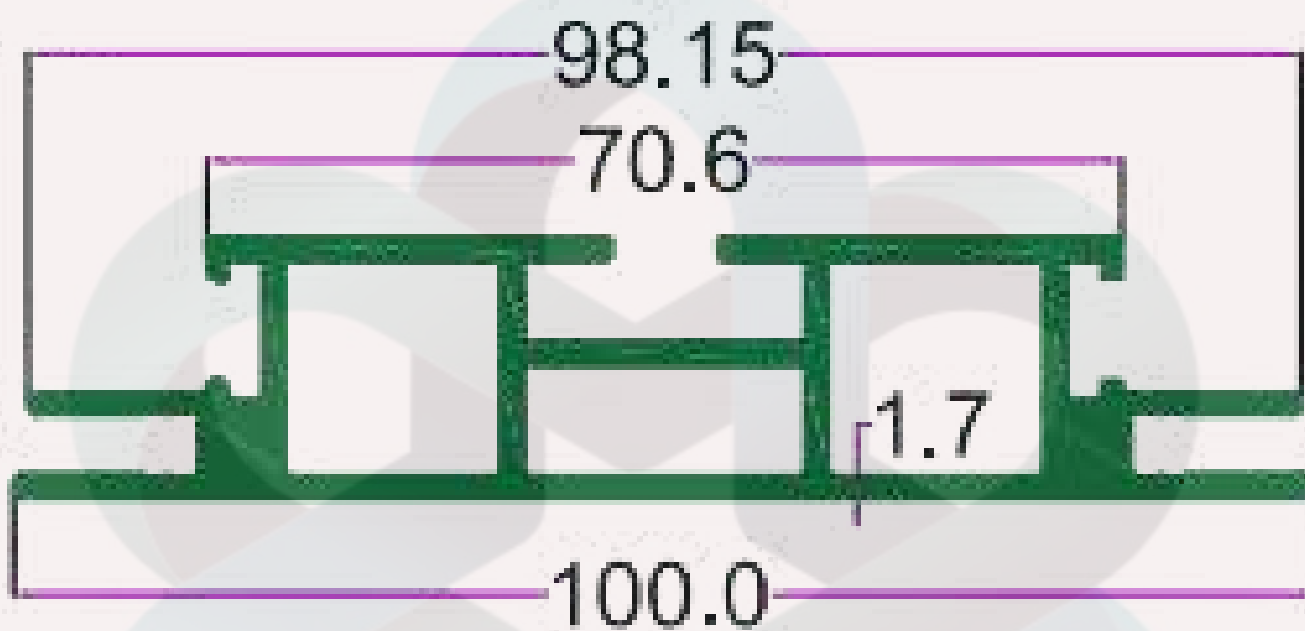

SIGNAGE PROFILE