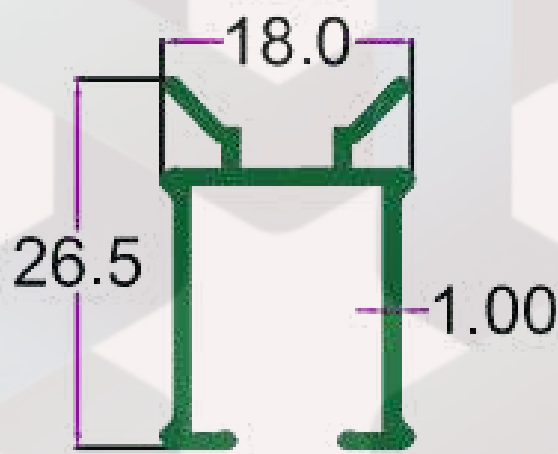

INTELLIGENT
ALUMINIUM

itswallpanel.com

CURTAIN PROFILE

SEC. No. 2593

WT. 0.600 TO 0.800 KG/12'

INTELLIGENT

ALUMINIUM

itswallpanel.com

SEC. No. 2594

WT. 0.800 TO 1.000 KG/12'