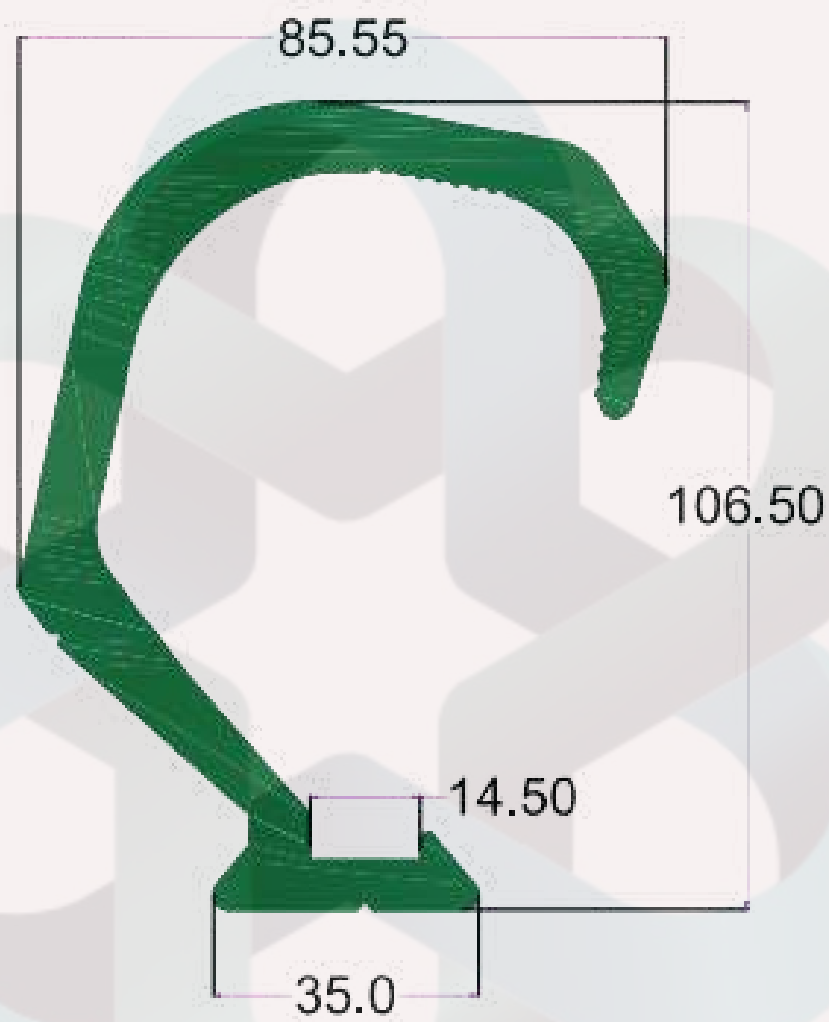

HARDWARE PROFILE

SEC. NO. 3631

WT. 17.300 TO 19.050 KG/12'