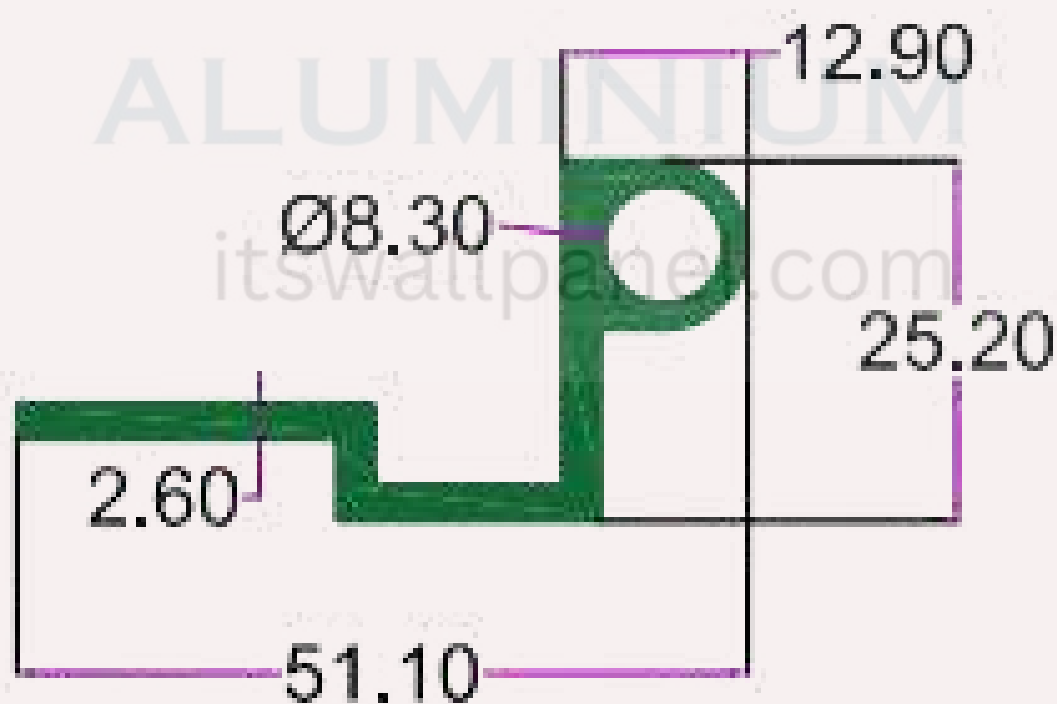

## HARDWARE PROFILE

SEC.NO. 4441

WT. 2.150 TO 2.300 KG/12'

INTELLIGENT

ALUMINIUM

SEC.NO. 4442

WT. 2.260 TO 2.400 KG/12'

INTELLIGENT  
ALUMINIUM