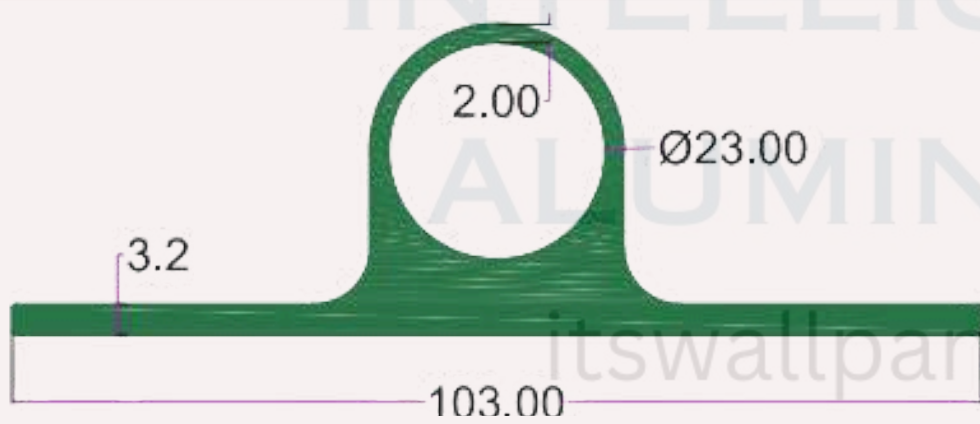

# HARDWARE PROFILE

SEC. NO. 3676  
WT. 3.500 TO 3.850 KG/12'

SEC. NO. 3677  
WT. 8.200 TO 9.000 KG/12'

SEC. NO. 5177  
WT. 17.870 TO 18.290 KG/12'

SEC. NO. 3502  
WT. 6.450 TO 6.700 KG/12'

INTELLIGENT  
ALUMINIUM