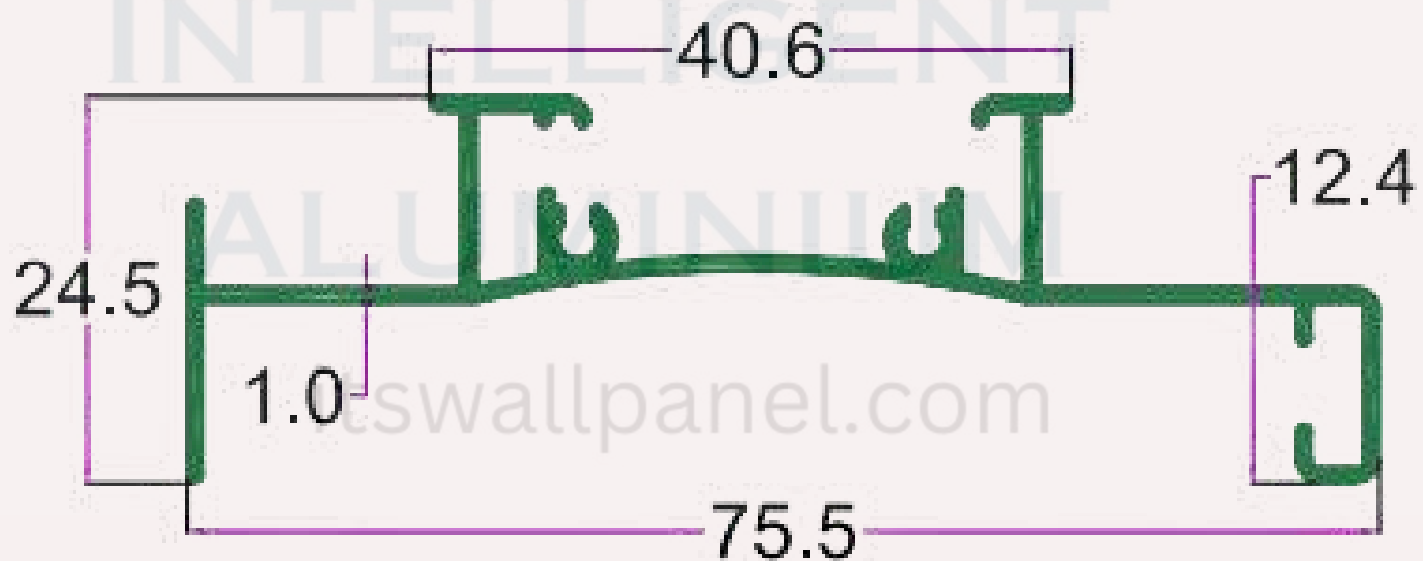

## CURTAIN/BLINDS PROFILE

SEC. No. 3152

WT. 3.325 TO 3.675 KG/12'

SEC. NO. 3248

WT. 1.780 TO 2.200 KG/12'

INTELLIGENT  
ALUMINIUM

itswallpanel.com