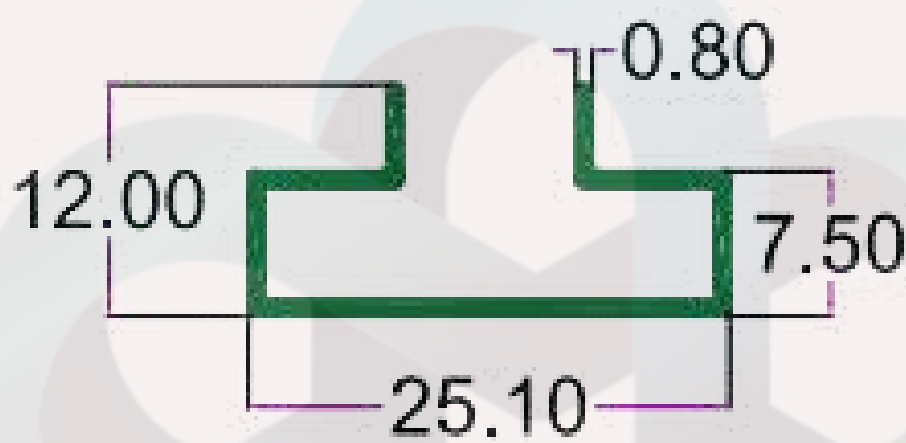

SIGNAGE PROFILE

SEC. NO. 4159

WT. 0.480 TO 0.550 KG/12'