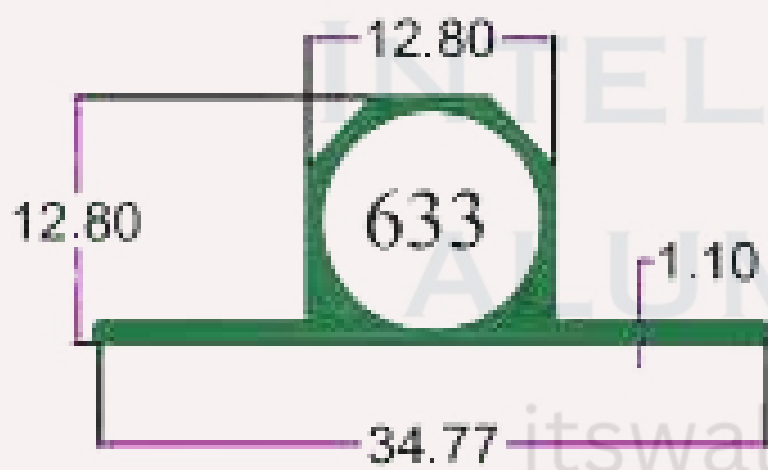

INTELLIGENT
ALUMINIUM

itswallpanel.com

HARDWARE PROFILE