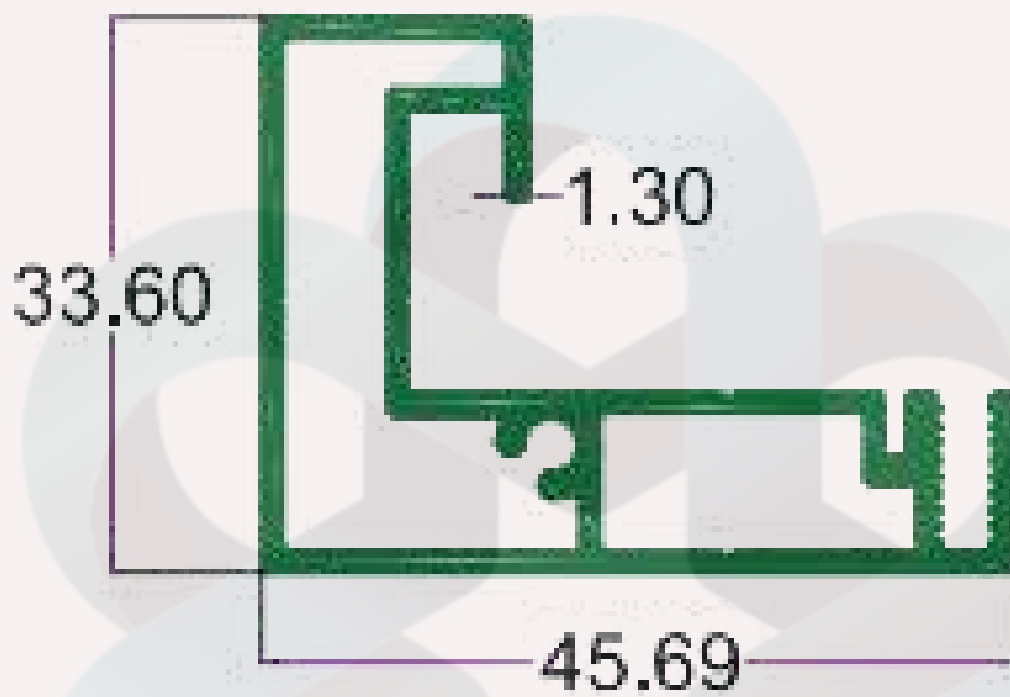

AWINING PROFILE

SEC. NO. 3786

WT. 2.45 TO 2.60 KG/12'