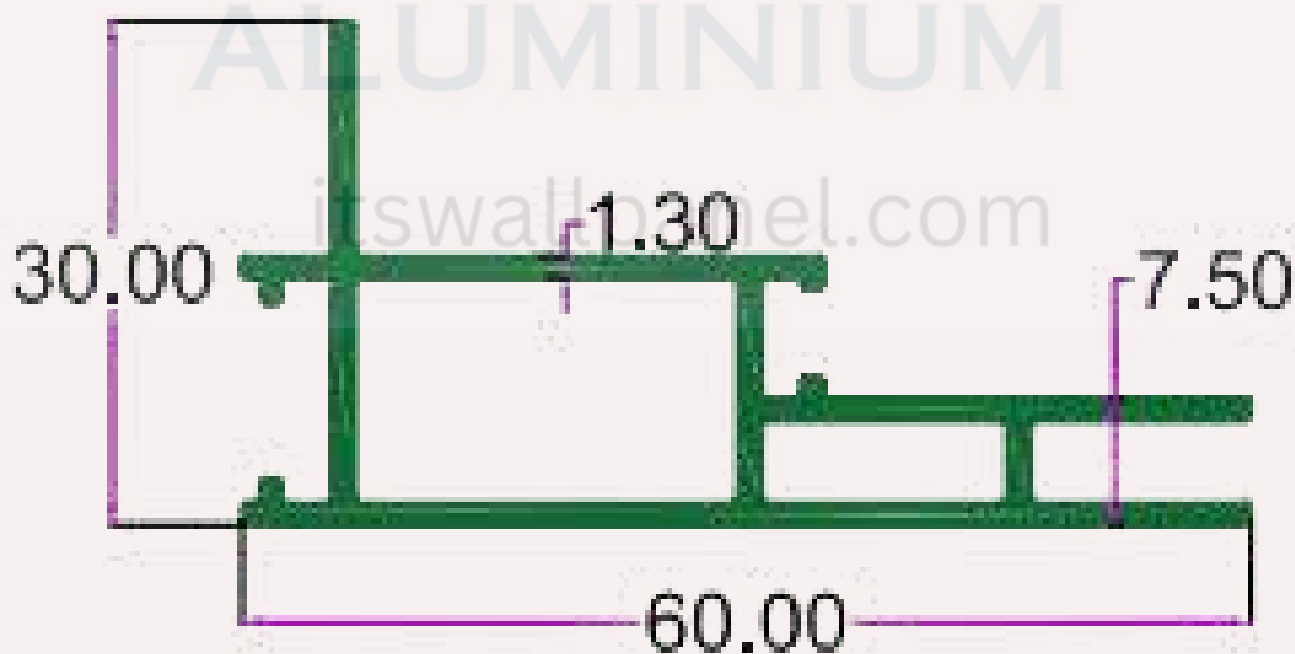

## SIGNAGE PROFILE

SEC. NO. 3282

WT. 5.500 TO 6.000 KG/12'

INTELLIGENT

ALUMINIUM

SEC. NO. 5199

WT. 2.280 TO 2.530 KG/12'

INTELLIGENT  
ALUMINIUM