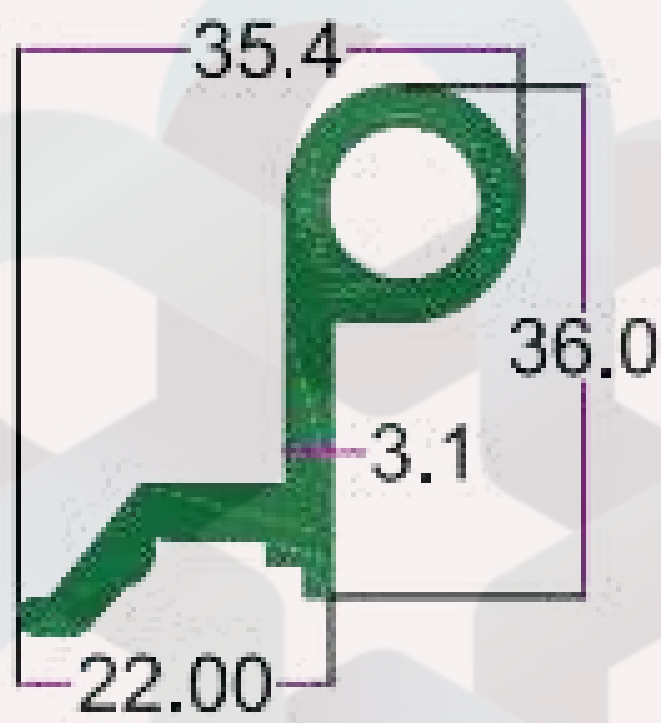

HARDWARE PROFILE