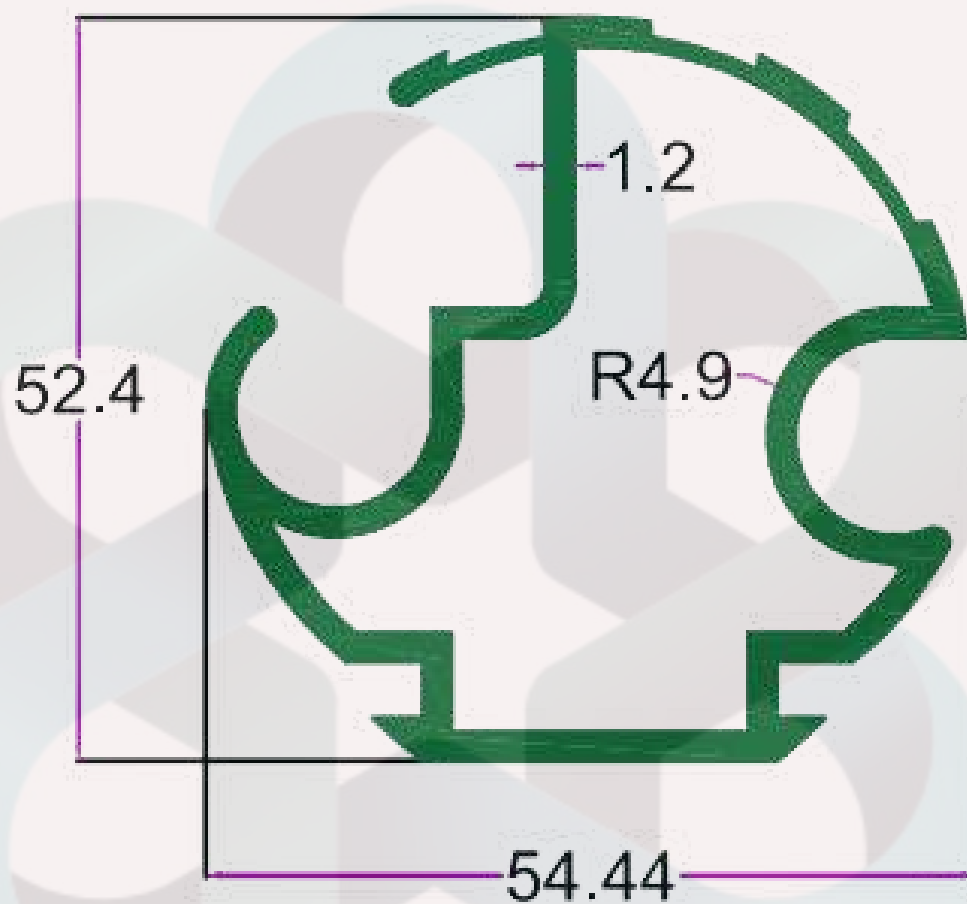

CURTAIN PROFILE

SEC. NO. 2697

WT. 2.870 TO 3.000 KG/12'

INTELLIGENT

ALUMINIUM

itswallpanel.com