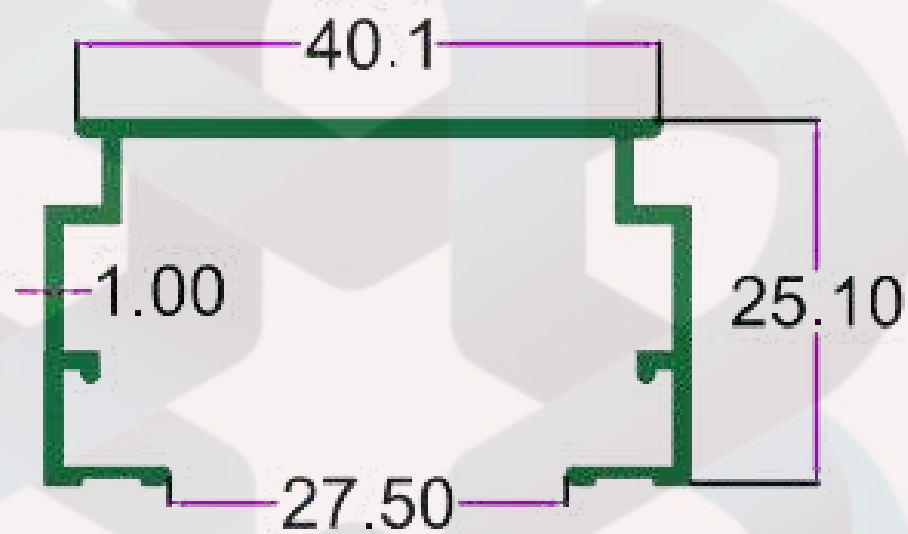

INTELLIGENT
ALUMINIUM

itswallpanel.com

CURTAIN PROFILE

SEC. No. 2596

WT. 1.300 TO 1.550 KG/12'

INTELLIGENT

ALUMINIUM

SEC. NO. 4198

WT. 1.320 TO 1.500 KG/12'