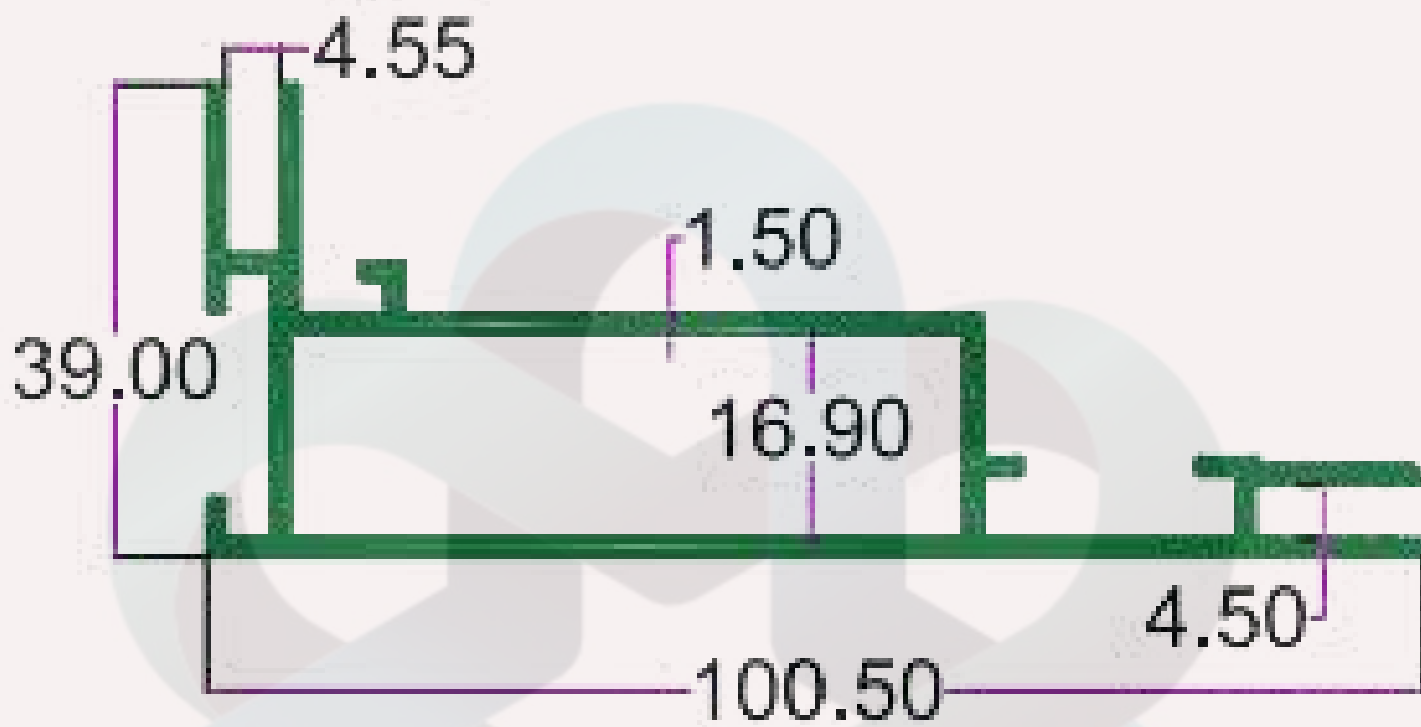

SIGNAGE PROFILE