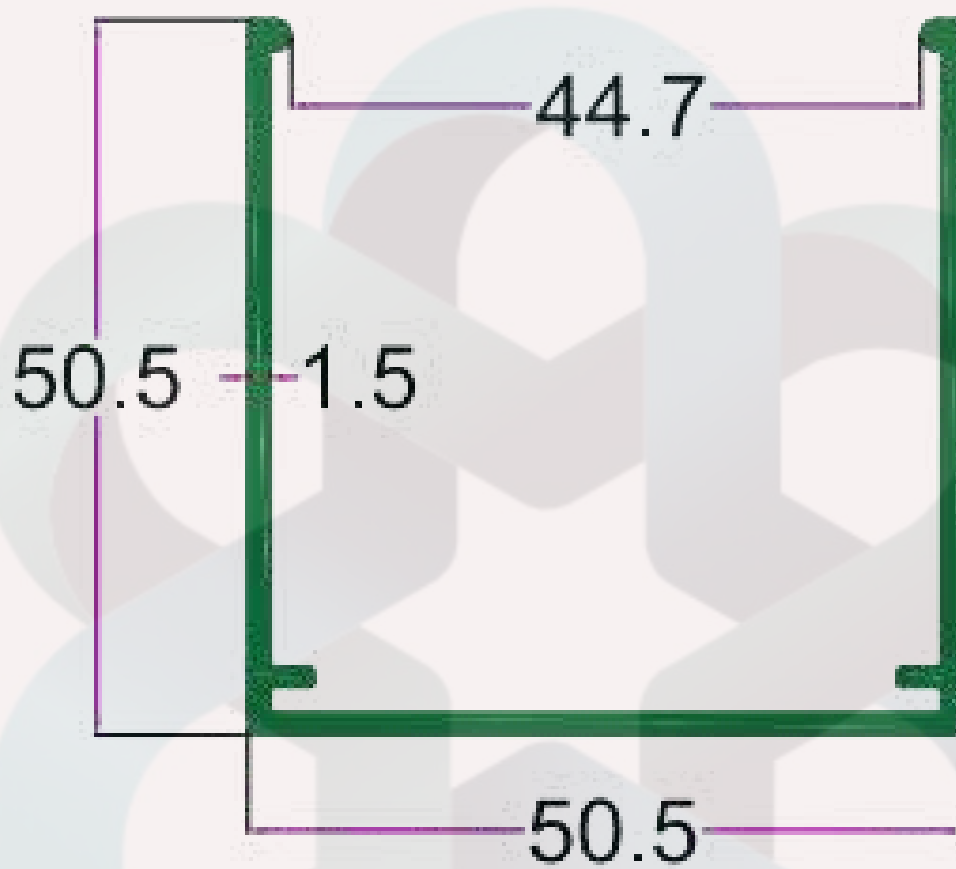

CURTAIN/BLINDS PROFILE

SEC. NO. 3235

WT. 2.340 TO 2.500 KG/12'