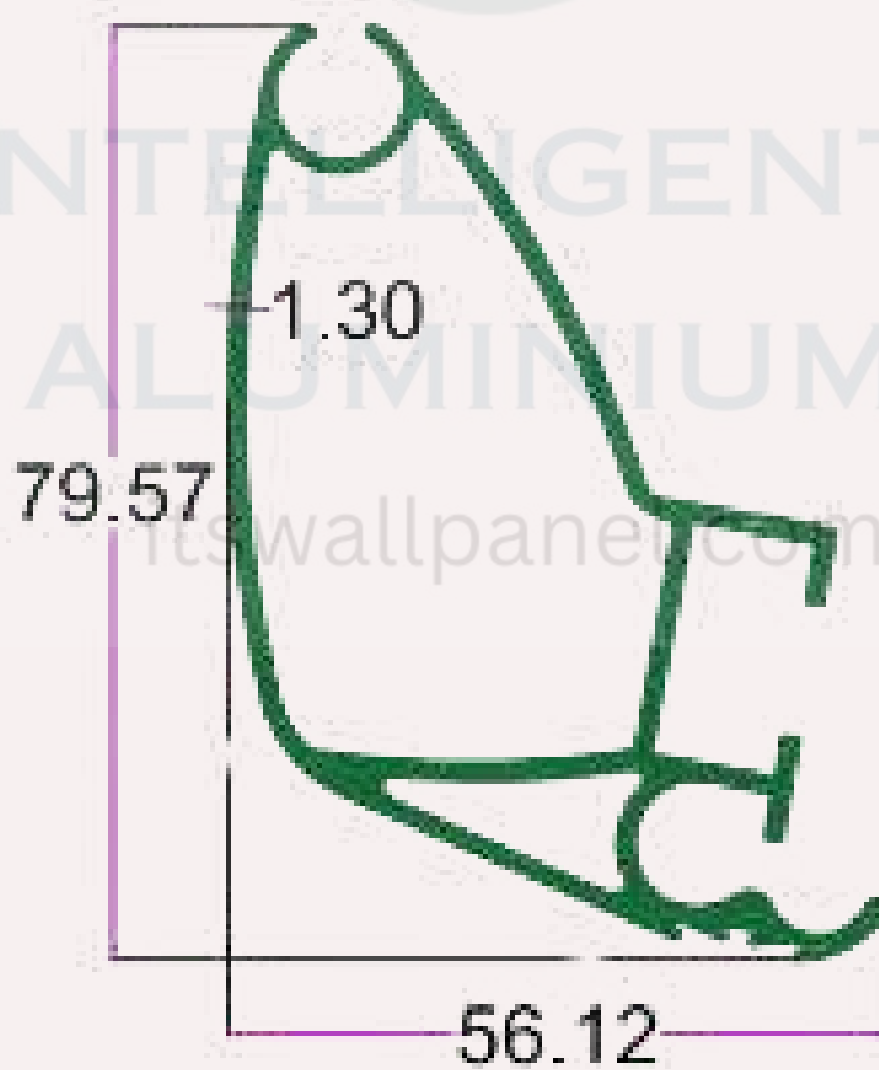

SEC. NO. 3627

WT. 3.600 TO 4.00 KG/12'