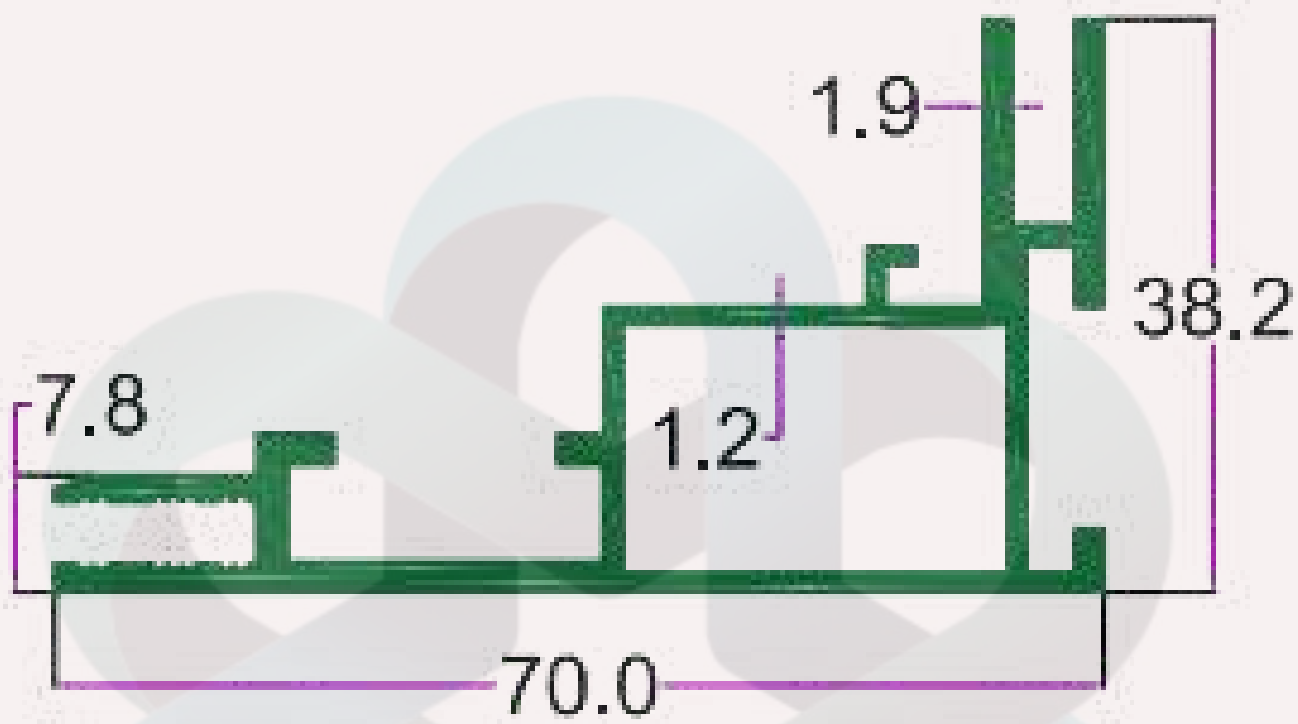

SIGNAGE PROFILE

SEC. NO. 2989

WT. 3.140 TO 3.500 KG/12'