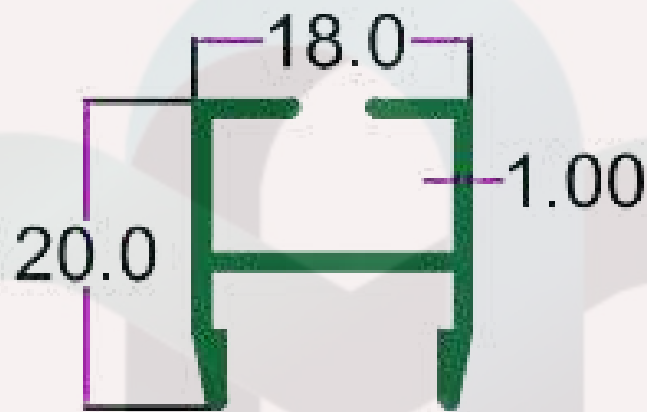

CURTAIN PROFILE

SEC. No. 2595

WT. 0.400 TO 0.600 KG/12'