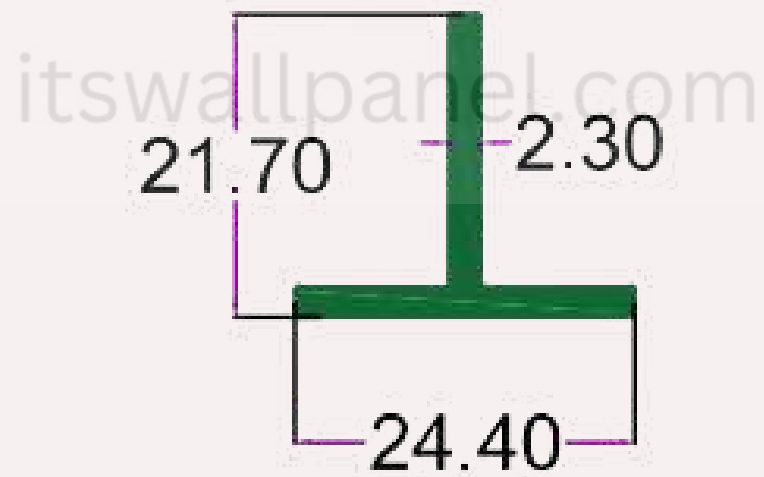

## HARDWARE PROFILE

SEC.NO. 5026

WT. 0.650 TO 0.750 KG/12'

INTELLIGENT

ALUMINIUM

SEC.NO. 5025

WT. 0.970 TO 1.070 KG/12'

INTELLIGENT  
ALUMINIUM