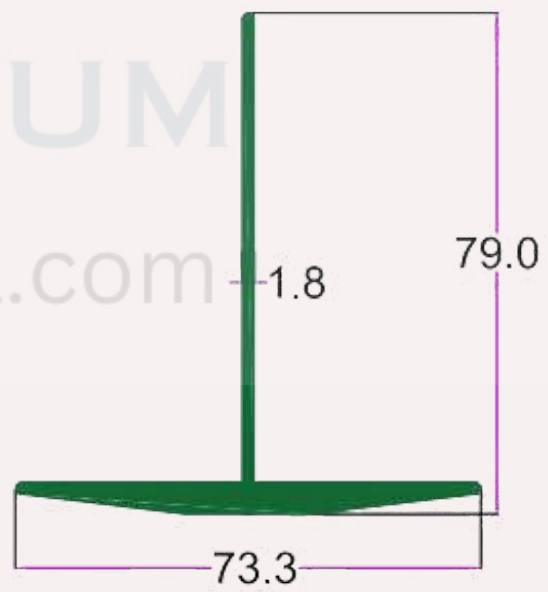

# HARDWARE PROFILE

SEC. NO. 3275

WT. 4.900 TO 5.000 KG/12'

INTELLIGENT

ALUMINIUM

itswallpanel.com

SEC. NO. 4698

WT. 3.720 TO 3.910 KG/12'