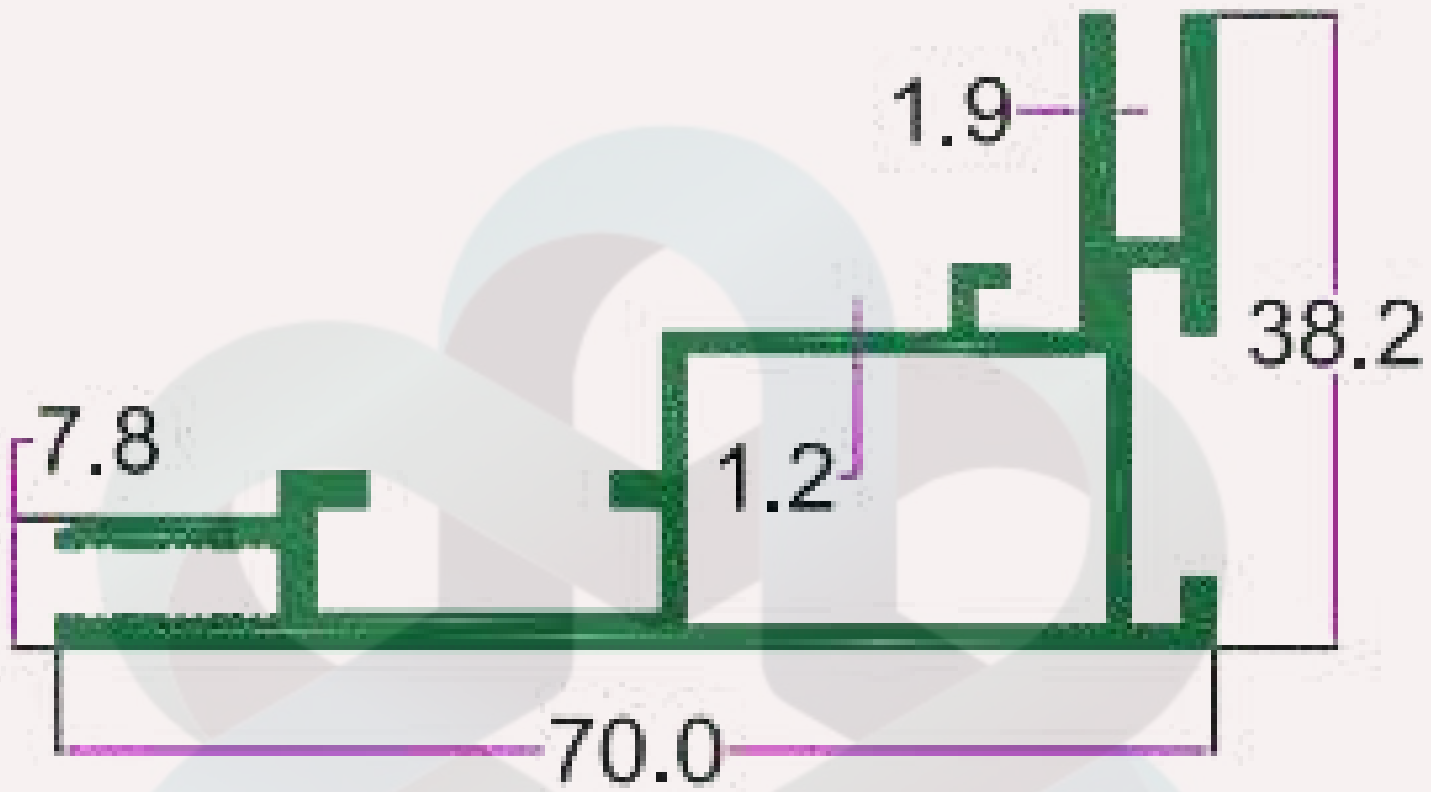

SIGNAGE PROFILE