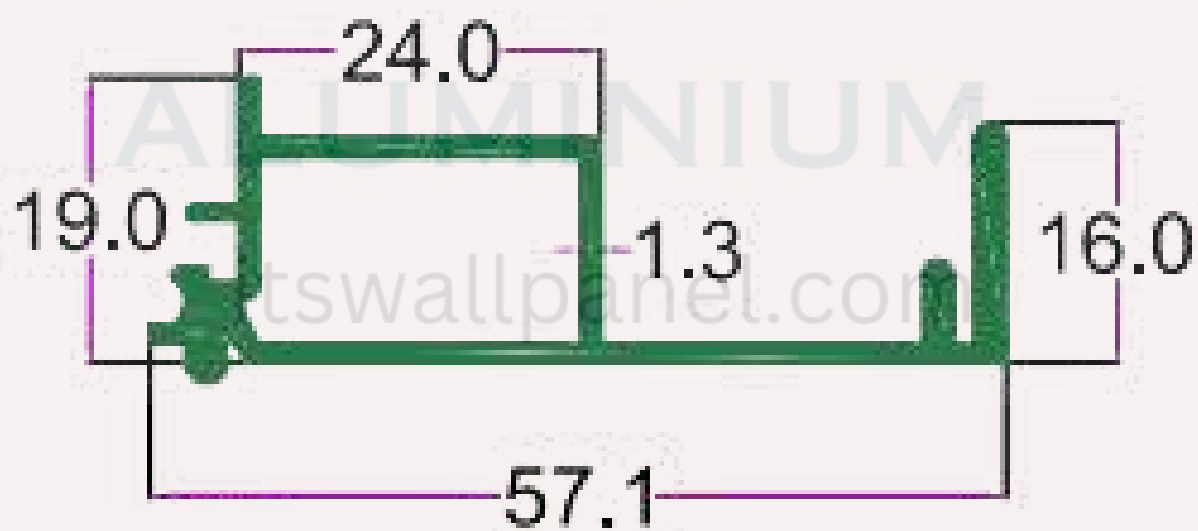

SEC. No. 2676

WT. 1.900 TO 2.200 KG/12'