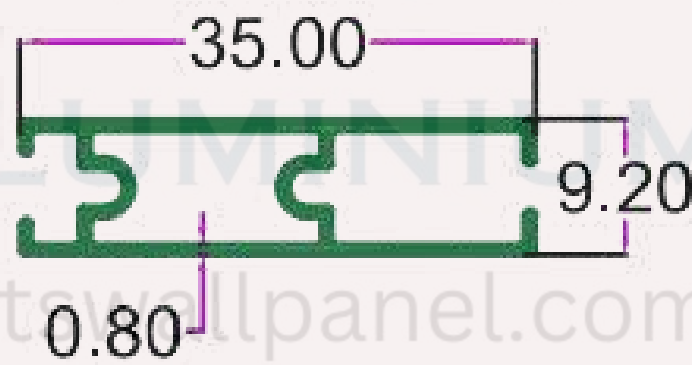

## CURTAIN PROFILE

SEC. NO. 4084

WT. 0.550 TO 0.650 KG/12'

INTELLIGENT

ALUMINIUM

itswallpanel.com

SEC. NO. 3840

WT. 0.800 TO 1.000 KG/12'