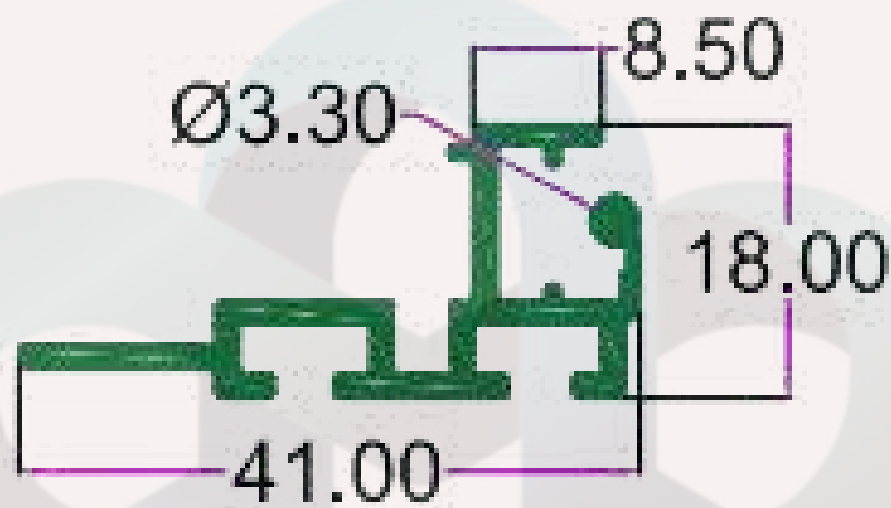

SIGNAGE PROFILE