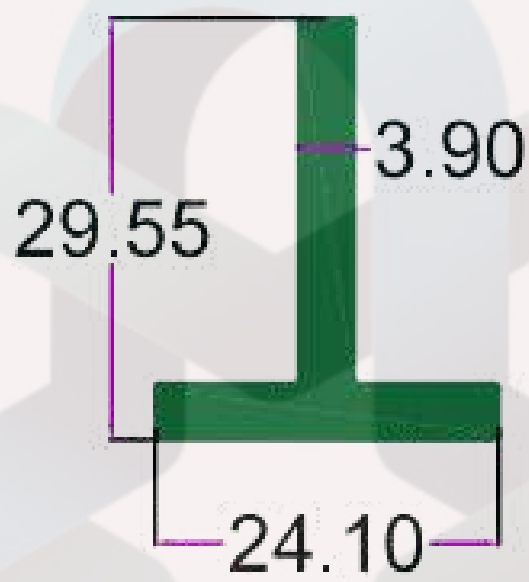

HARDWARE PROFILE

SEC.NO. 5013

WT. 1.915 TO 2.120 KG/12'