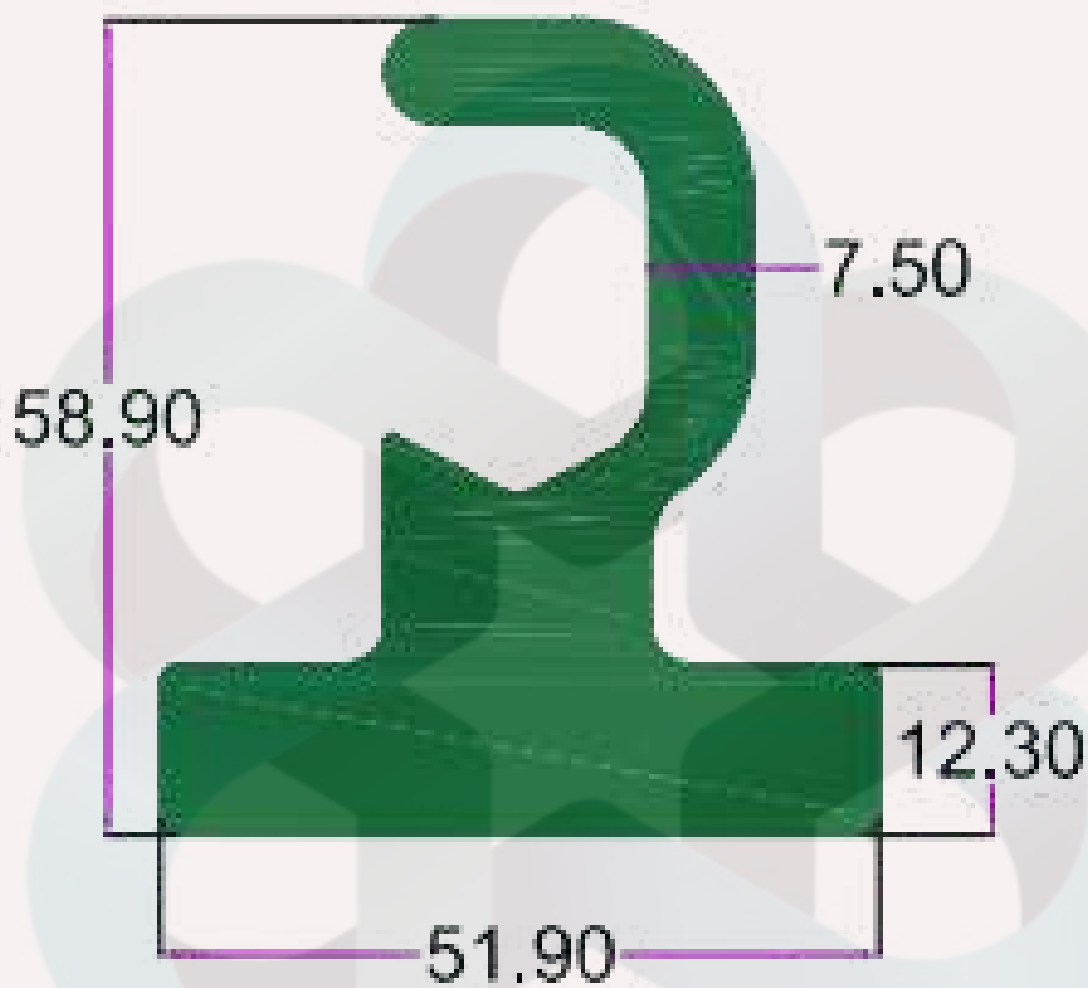

HARDWARE PROFILE

SEC.NO. 4377

WT. 12.530 TO 12.950 KG/12'