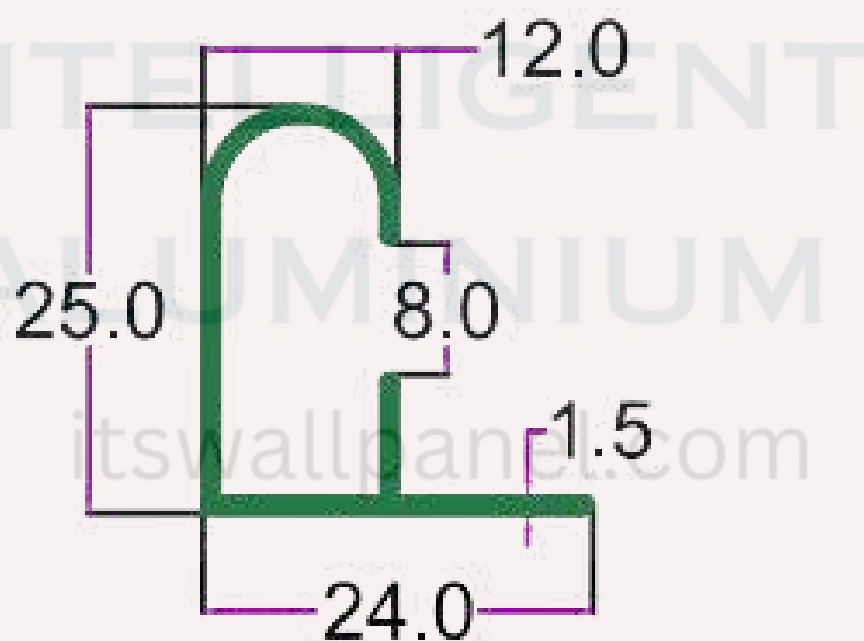

## CURTAIN PROFILE

SEC. No. 2595

WT. 0.400 TO 0.600 KG/12'

SEC. No. 2597

WT. 0.500 TO 0.700 KG/12'

INTELLIGENT  
ALUMINIUM

itswallpanel.com