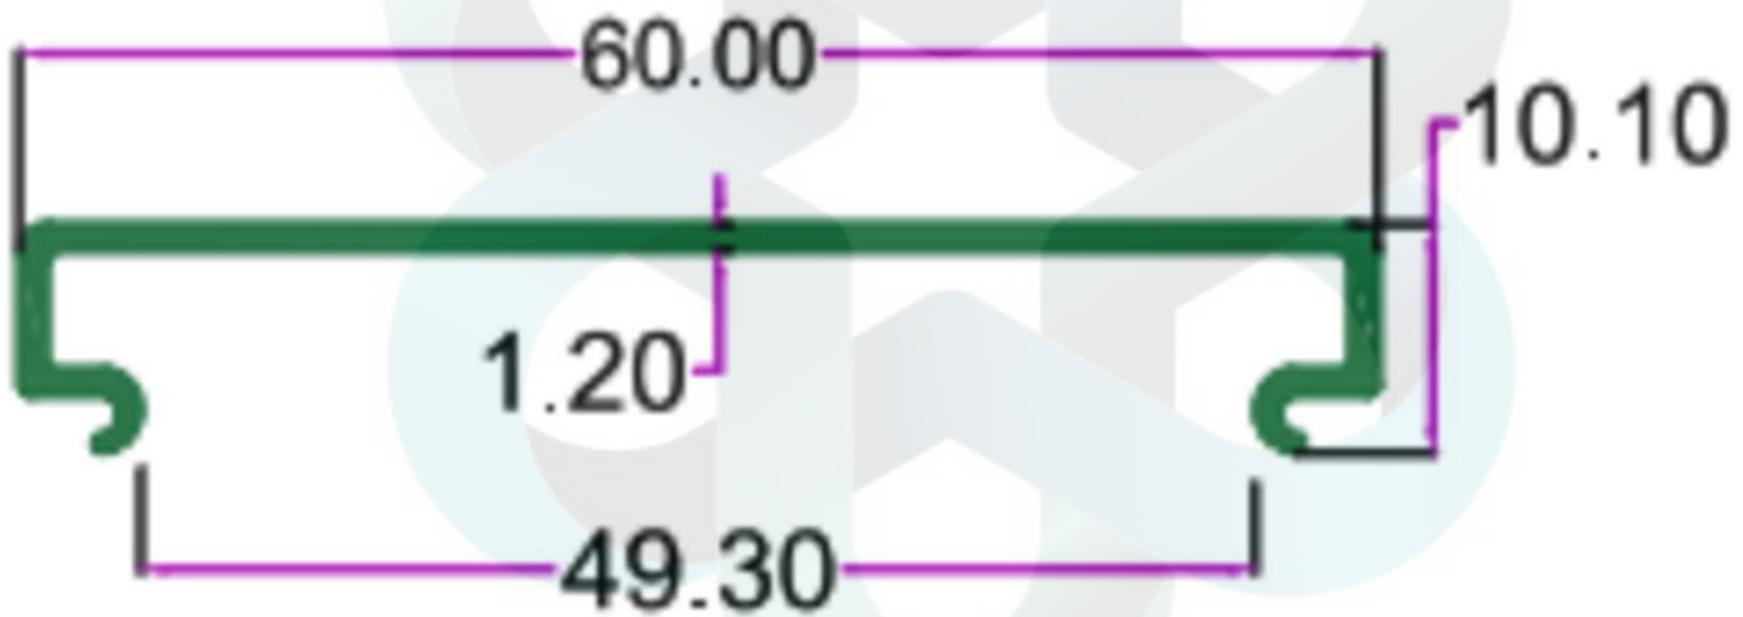

SEC. NO. 3884

WT. 1.000 TO 1.300 KG/12'

INTELLIGENT
ALUMINIUM

itswallpanel.com