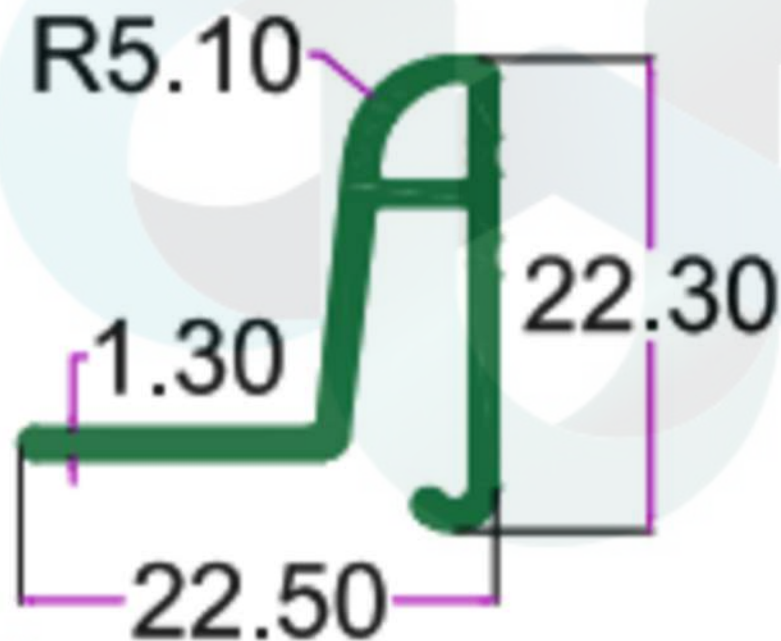

SEC.NO. 4318

WT. 0.750 TO 0.950 KG/12'

itswallpanel.com