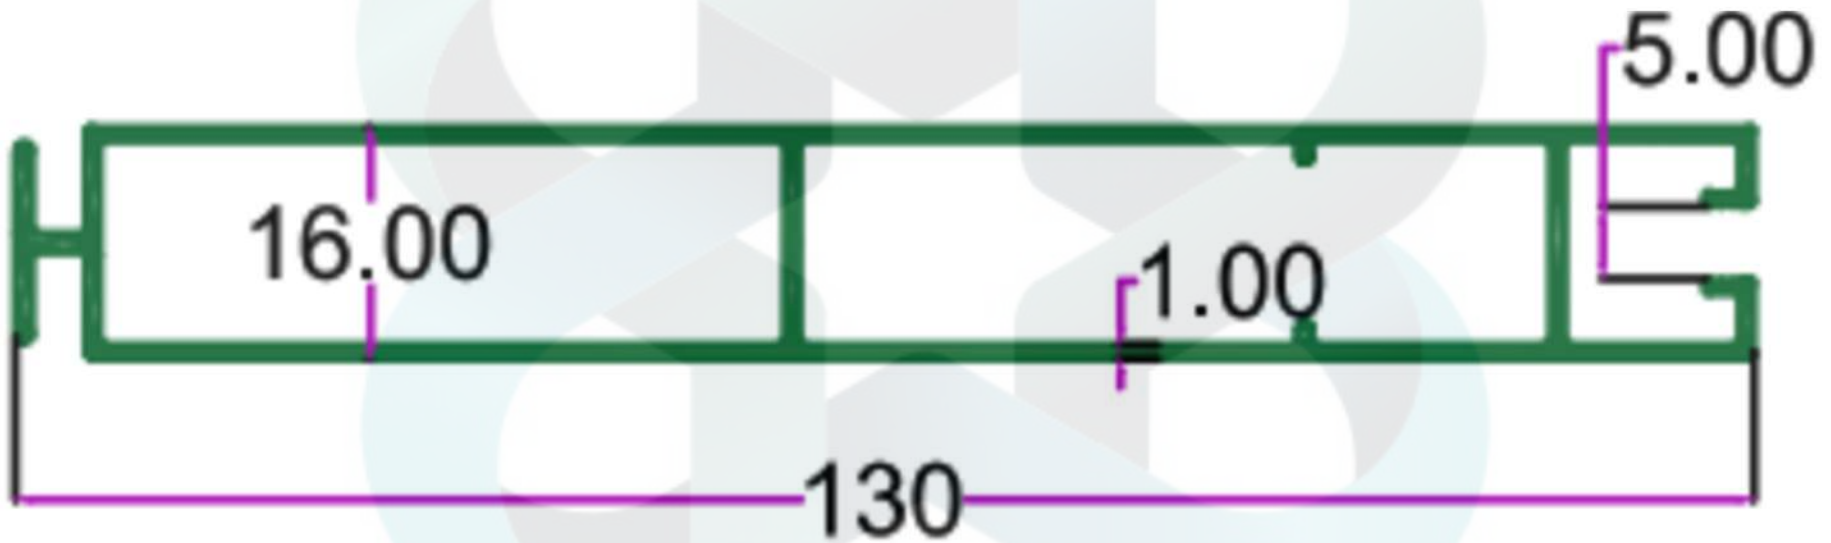

SEC. NO. 3744

WT. 2.900 TO 3.600 KG/12'

INTELLIGENT
ALUMINIUM

itswallpanel.com