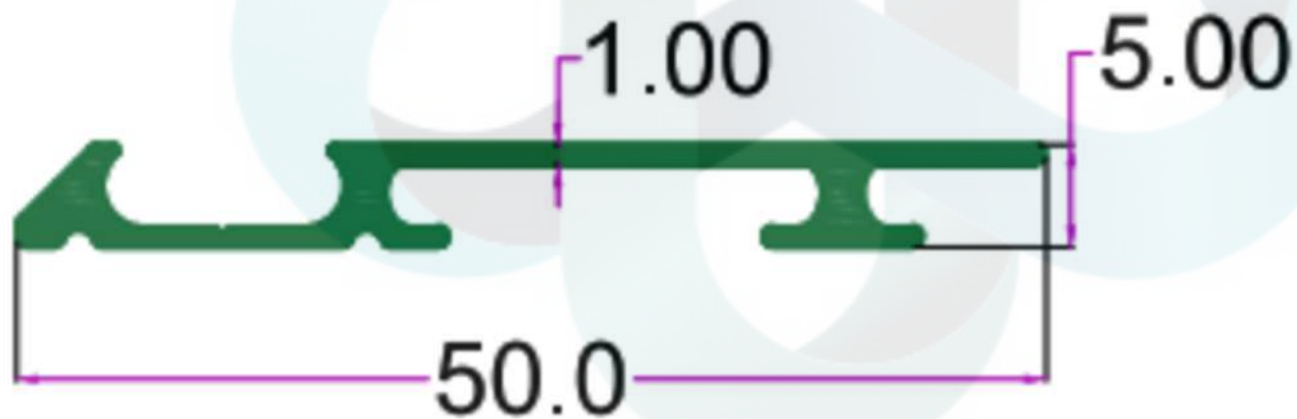

INTELLIGENT
ALUMINIUM
itswallpanel.com

SEC. NO. 3734

WT. 3.970 TO 4.400 KG/12'

itswallpanel.com

FURNITURE PROFILES

INTELLIGENT
ALUMINIUM
itswallpanel.com

INTELLIGENT

SEC. NO. 3733

WT. 3.375 TO 3.750 KG/12'

itswallpanel.com

SKIRTING PROFILES

INTELLIGENT
ALUMINIUM
itswallpanel.com

SEC. NO. 2651

WT. 0.860 TO 1.000 KG/12'

itswallpanel.com

SKIRTING PROFILES