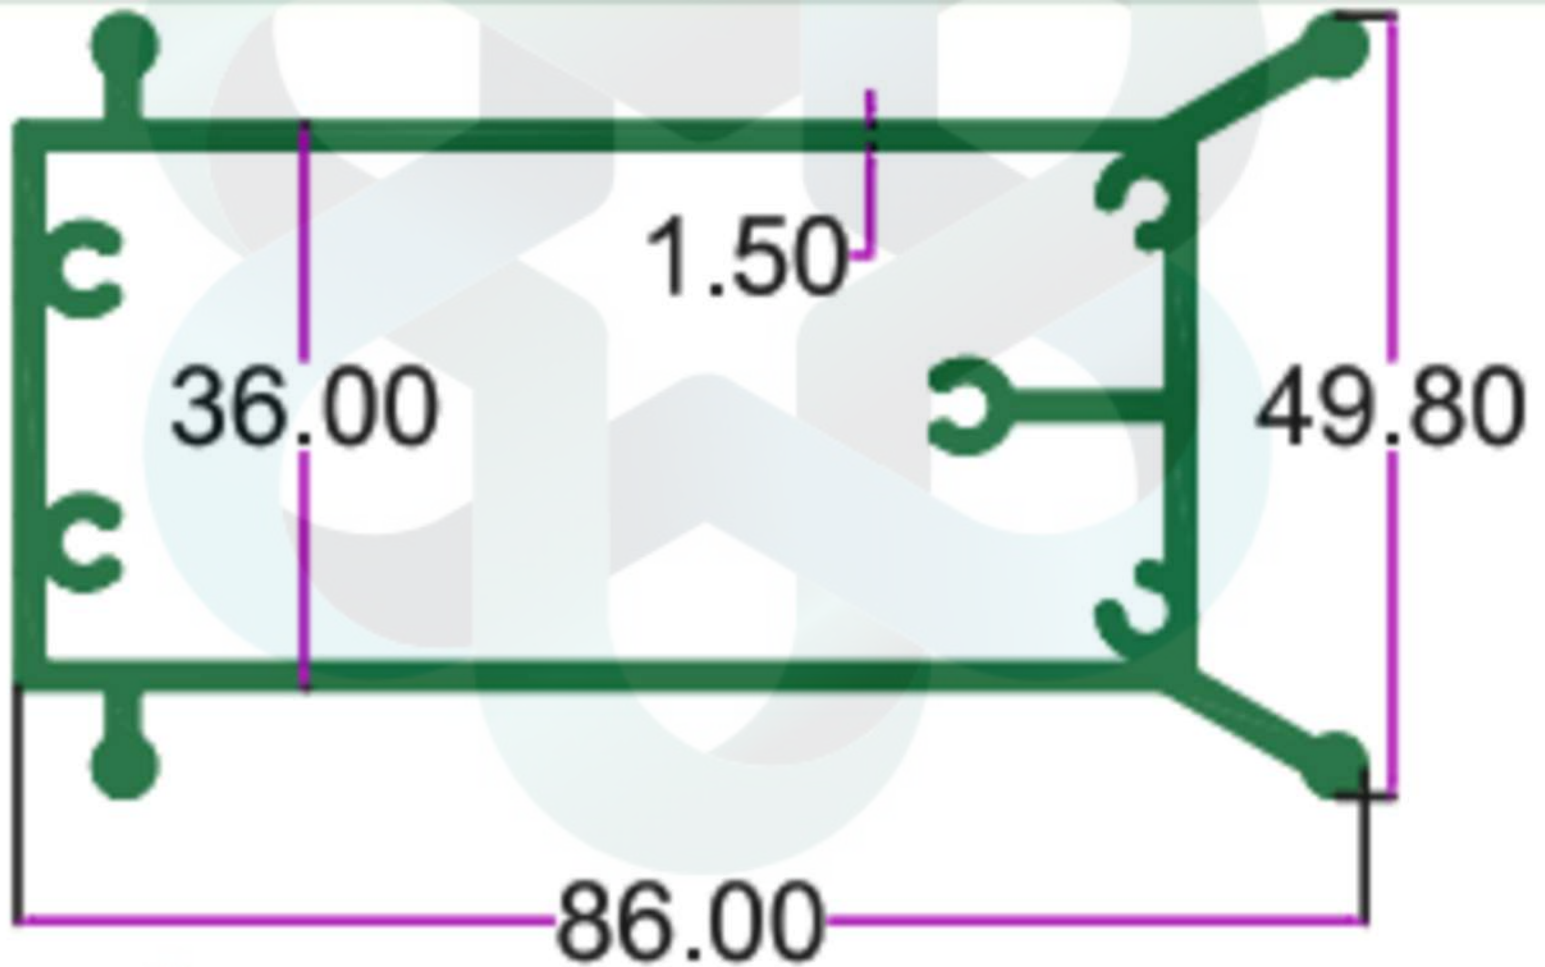

SEC. NO. 3881

WT. 4.80 TO 5.100 KG/12'

itswallpanel.com