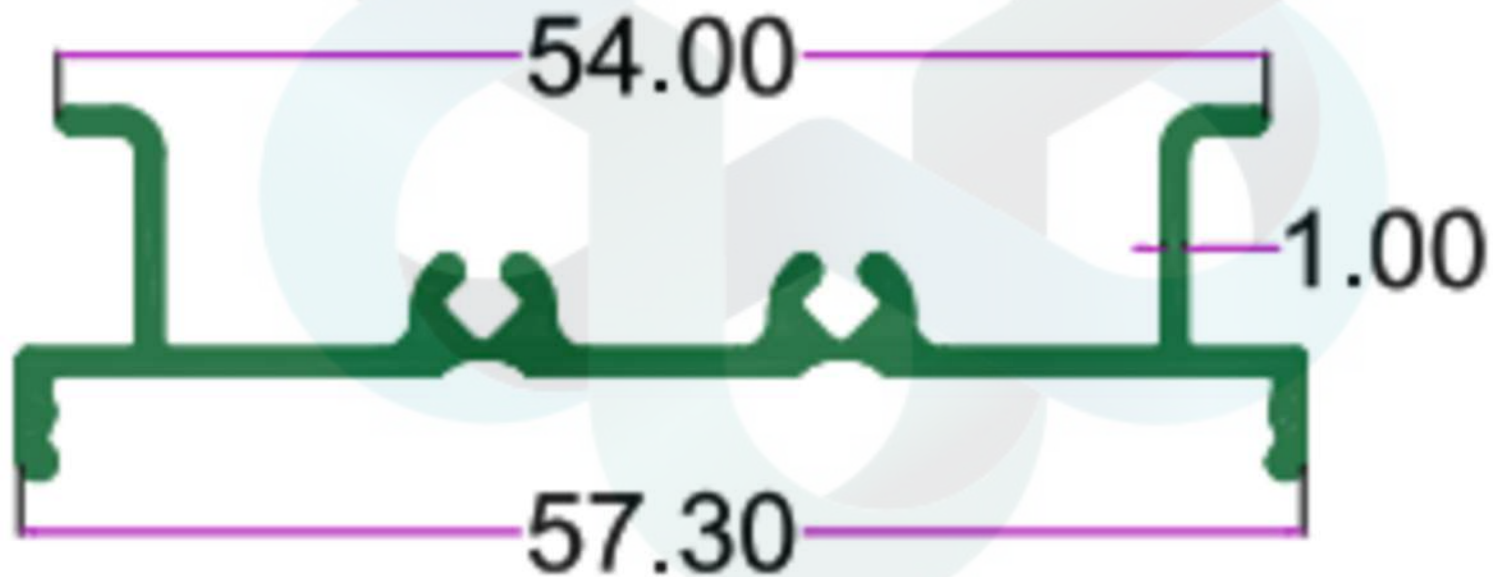

itswallpanel.com

FURNITURE PROFILES

INTELLIGENT
ALUMINIUM
itswallpanel.com

SEC. NO. 3403

WT. 1.900 TO 2.105 KG/12'

itswallpanel.com

FURNITURE PROFILES

INTELLIGENT
ALUMINIUM
itswallpanel.com