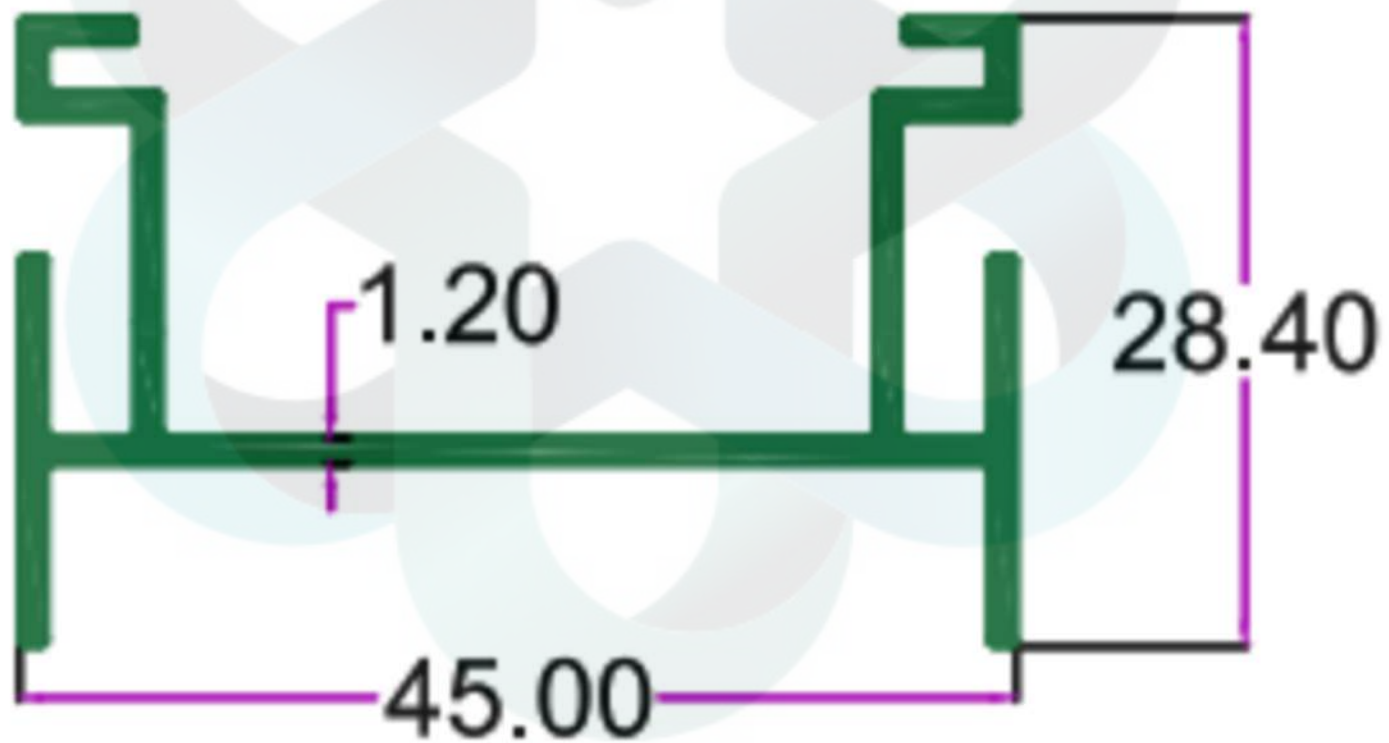

FURNITURE PROFILES

INTELLIGENT
ALUMINIUM
itswallpanel.com

SEC. NO. 3756

WT. 1.550 TO 1.600 KG/12'

itswallpanel.com

FURNITURE PROFILES

INTELLIGENT
ALUMINIUM
itswallpanel.com

SEC. NO. 3747