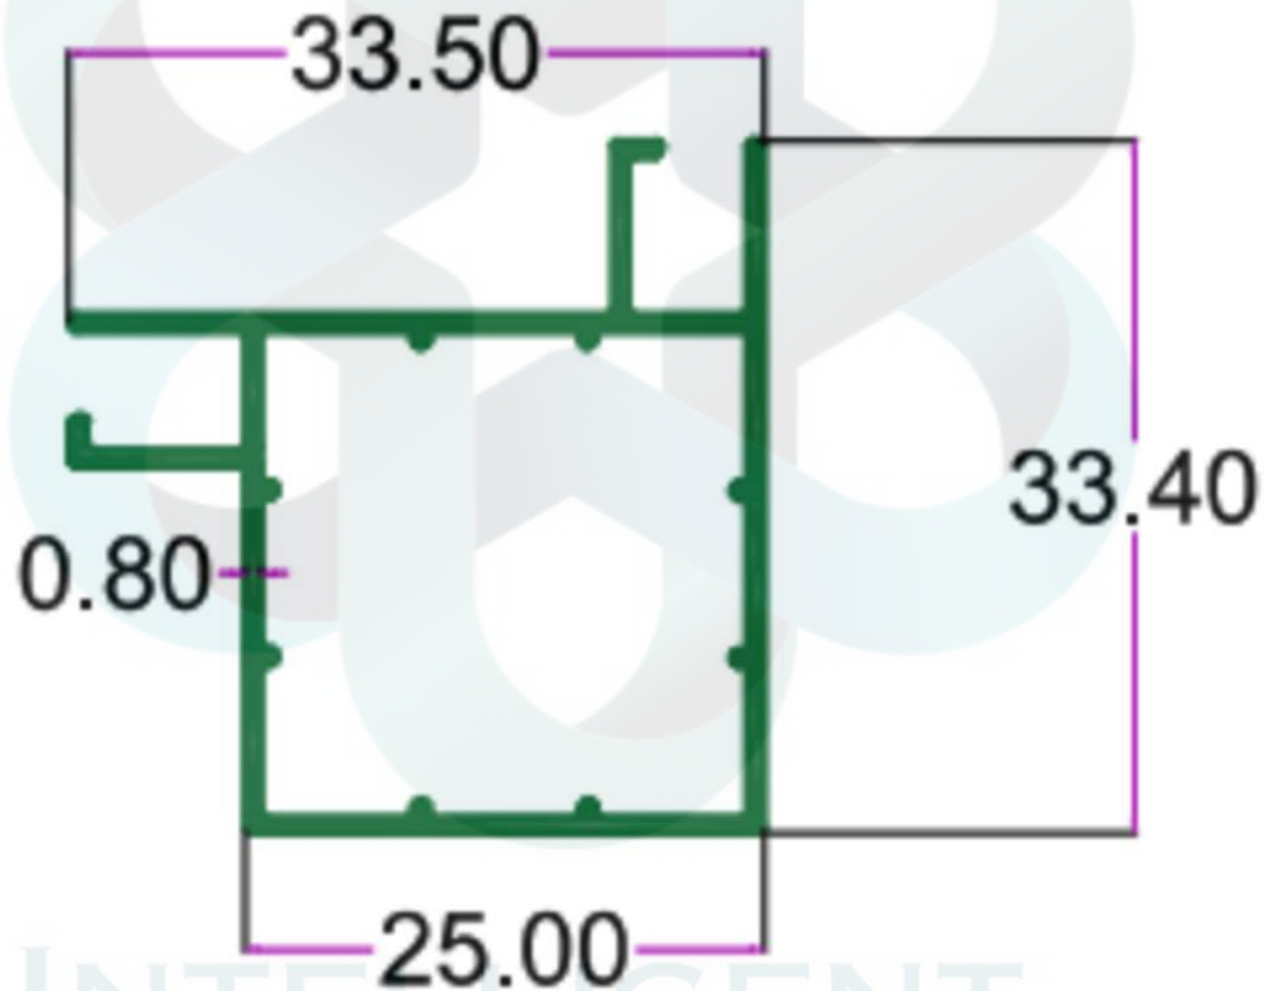

SEC. NO. 3416

WT. 6.515 TO 7.200 KG/12'

itswallpanel.com

FURNITURE PROFILES

INTELLIGENT
ALUMINIUM
itswallpanel.com

SEC. NO. 3986

WT. 1.000 TO 1.200 KG/12'

itswallpanel.com