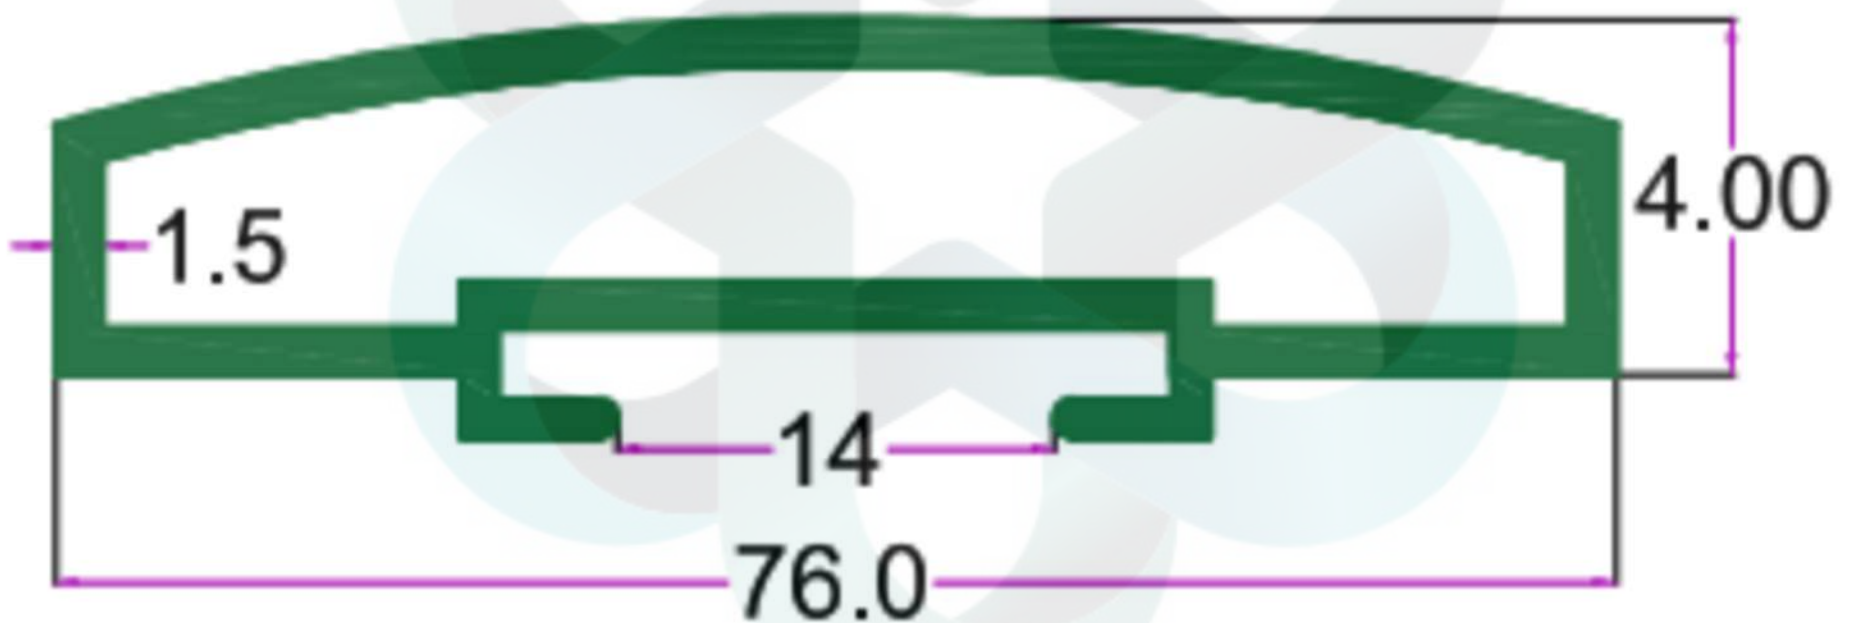

WT. 1.650 TO 1.825 KG/12'

INTELLIGENT
ALUMINIUM

itswallpanel.com

FURNITURE PROFILES

INTELLIGENT
ALUMINIUM
itswallpanel.com

SEC. NO. 3420

WT. 2.362 TO 2.615 KG/12'

INTELLIGENT
ALUMINIUM