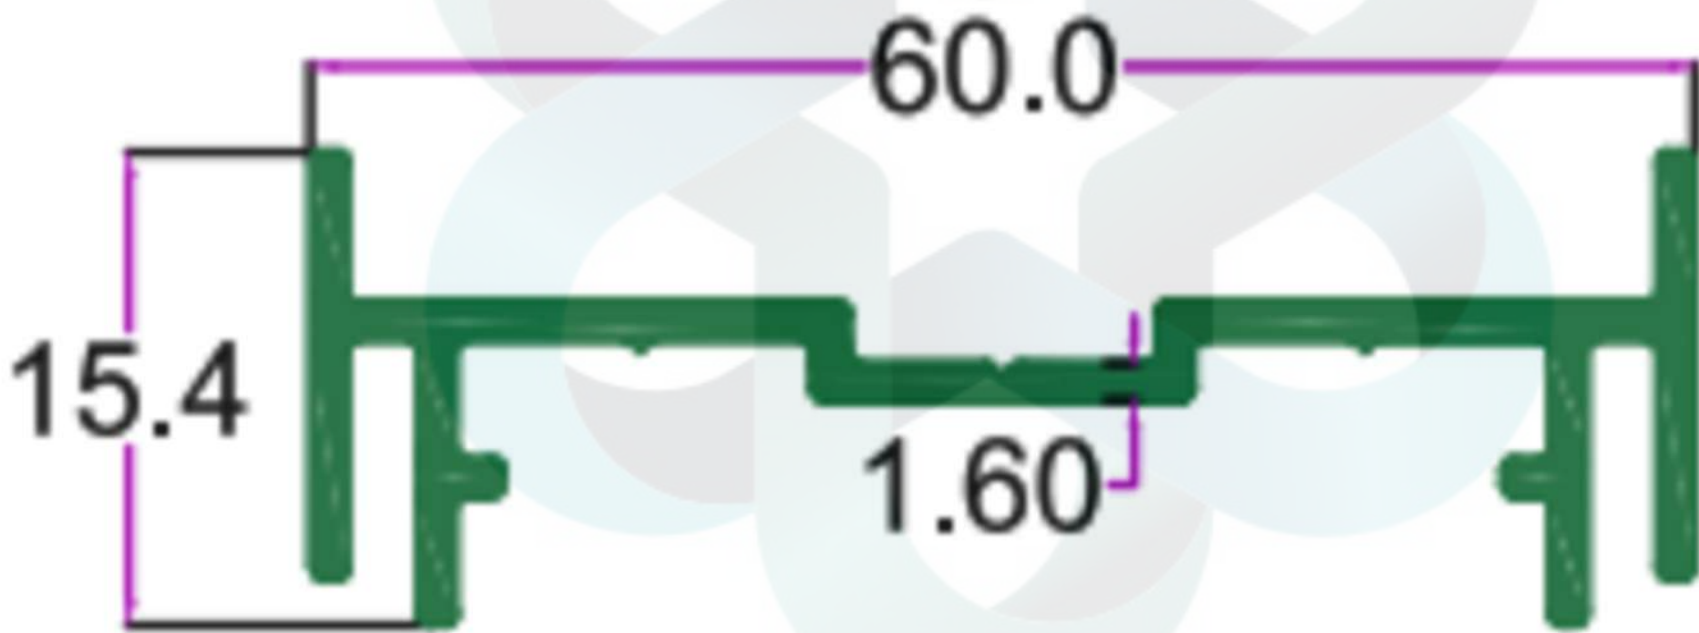

SEC. NO. 3437

WT. 2.700 TO 3.290 KG/12'

itswallpanel.com