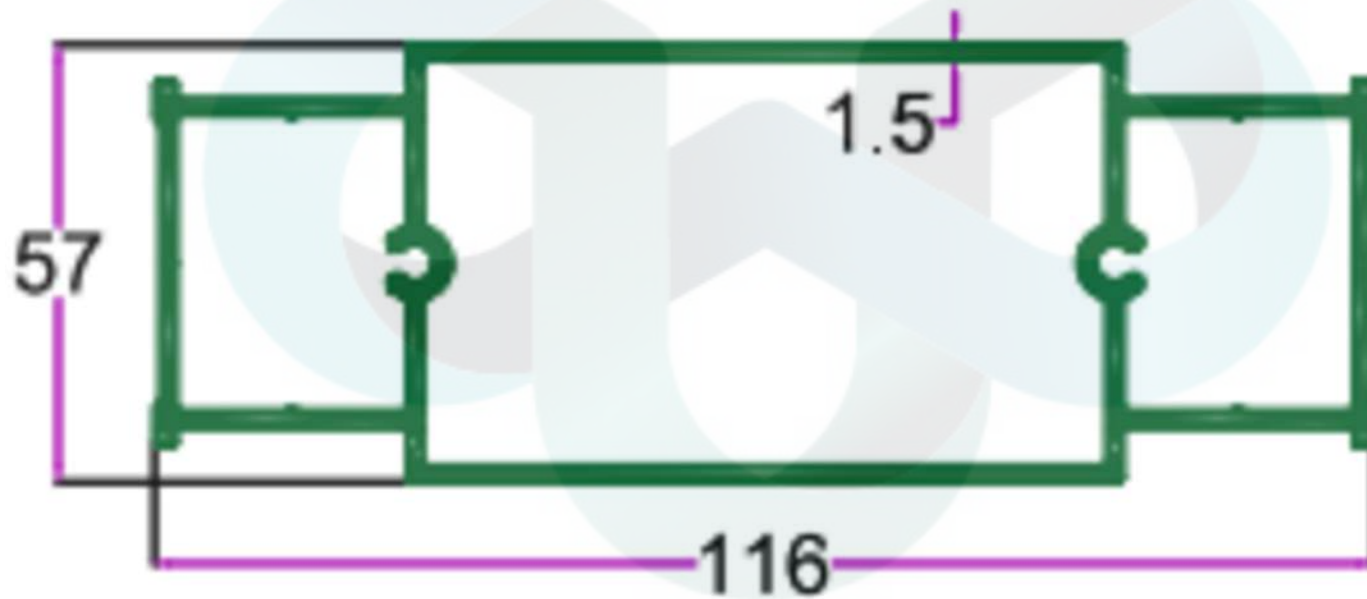

FURNITURE PROFILES

INTELLIGENT
ALUMINIUM
itswallpanel.com

SEC. NO. 3431

WT. 5.260 TO 6.640 KG/12'

itswallpanel.com

FURNITURE PROFILES

INTELLIGENT
ALUMINIUM
itswallpanel.com

INTELLIGENT
SEC. NO. 3436
WT. 6.040 TO 7.640 KG/12'