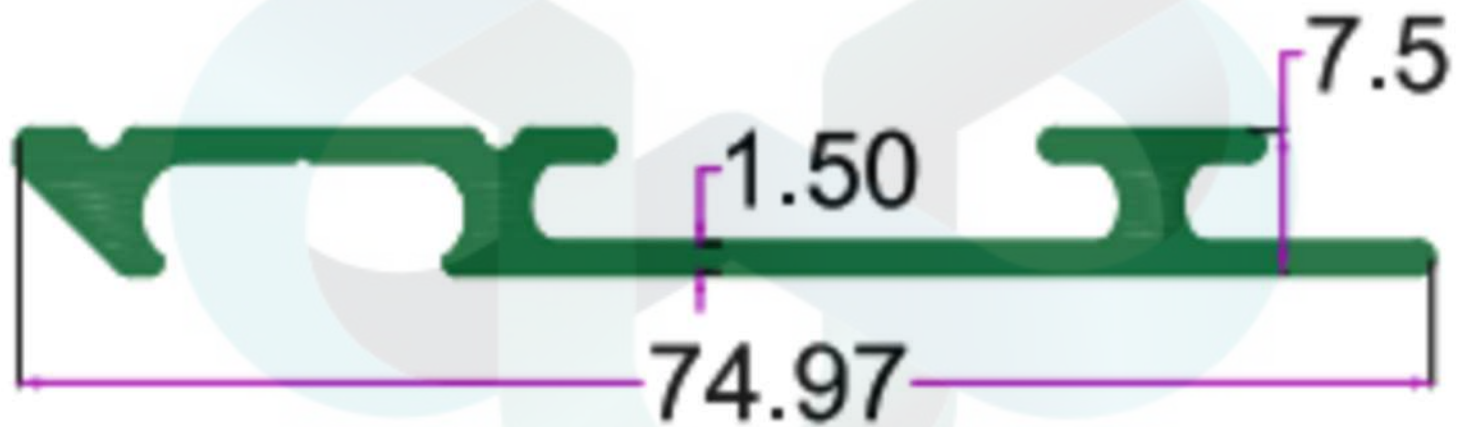

SKIRTING PROFILES

INTELLIGENT
ALUMINIUM
itswallpanel.com

SEC. NO. 3797

WT. 1.400 TO 1.700 KG/12'

itswallpanel.com

SKIRTING PROFILES

INTELLIGENT
ALUMINIUM
itswallpanel.com

SEC.NO. 4916

WT. 0.800 TO 0.900 KG/12'

itswallpanel.com

SKIRTING PROFILES

INTELLIGENT
ALUMINIUM
itswallpanel.com

SEC. NO. 2653

WT. 1.300 TO 1.450 KG/12'

itswallpanel.com

SKIRTING PROFILES