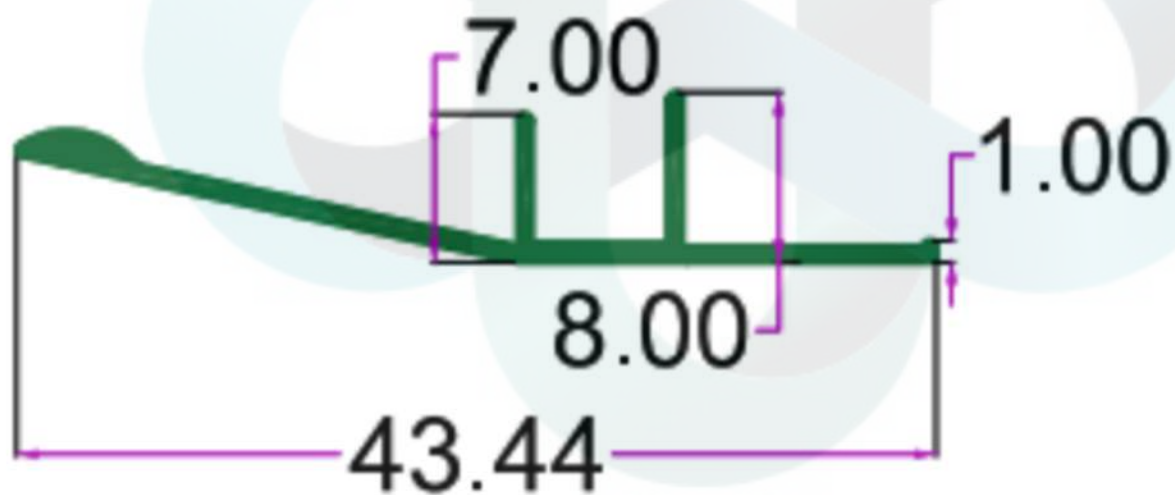

WT. 3.375 TO 3.750 KG/12'

itswallpanel.com

SKIRTING PROFILES

INTELLIGENT
ALUMINIUM
itswallpanel.com

SEC. NO. 2651

WT. 0.860 TO 1.000 KG/12'

itswallpanel.com

SKIRTING PROFILES

INTELLIGENT
ALUMINIUM
itswallpanel.com

SEC.NO. 4646

WT. 0.620 TO 0.800 KG/12

itswallpanel.com

SKIRTING PROFILES

INTELLIGENT
ALUMINIUM
itswallpanel.com

SEC. NO. 2655

WT. 0.470 TO 0.600 KG/12'