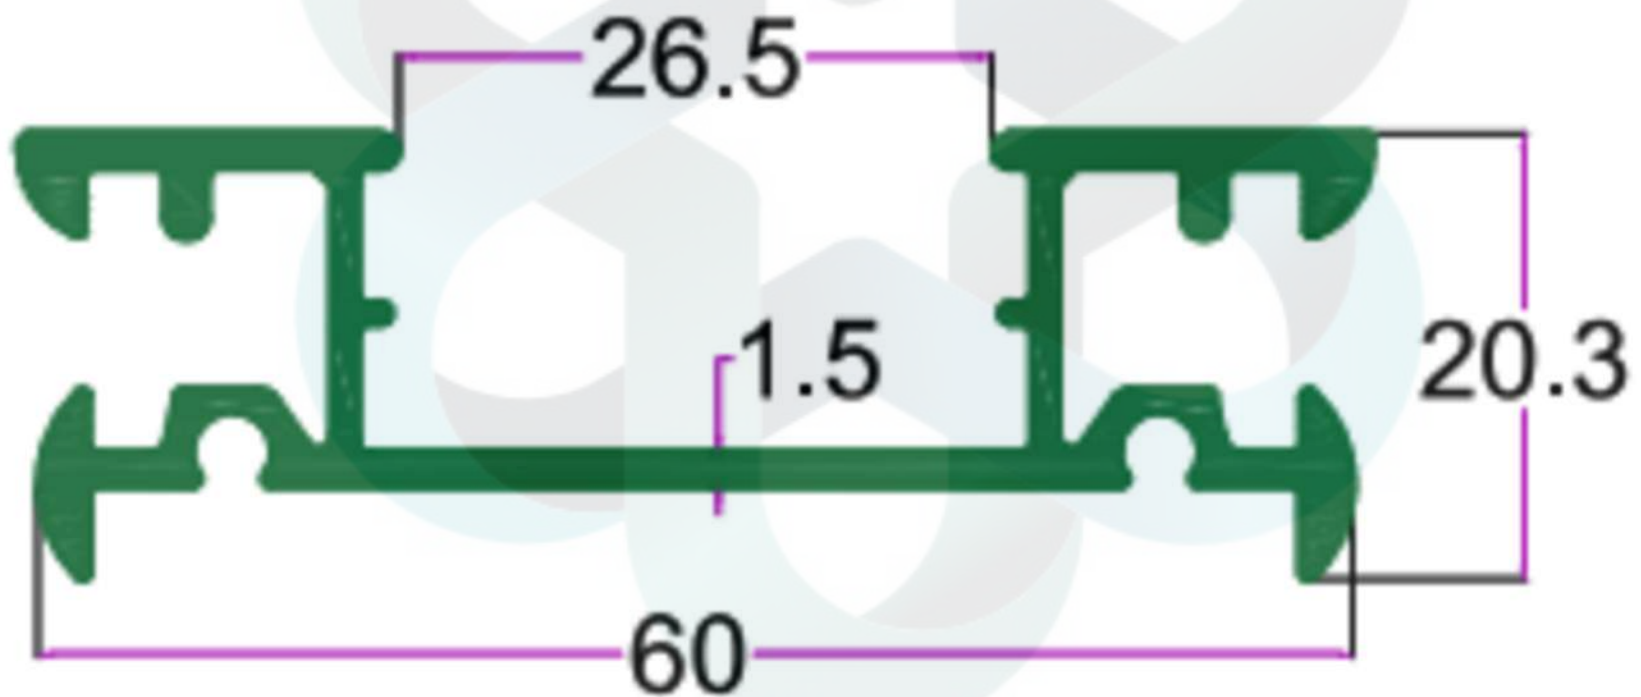

SEC. NO. 3404

WT. 1.275 TO 1.410 KG/12'

INTELLIGENT
ALUMINIUM

itswallpanel.com

FURNITURE PROFILES

INTELLIGENT
ALUMINIUM
itswallpanel.com

SEC. NO. 3405

WT. 2.387 TO 2.631 KG/12'