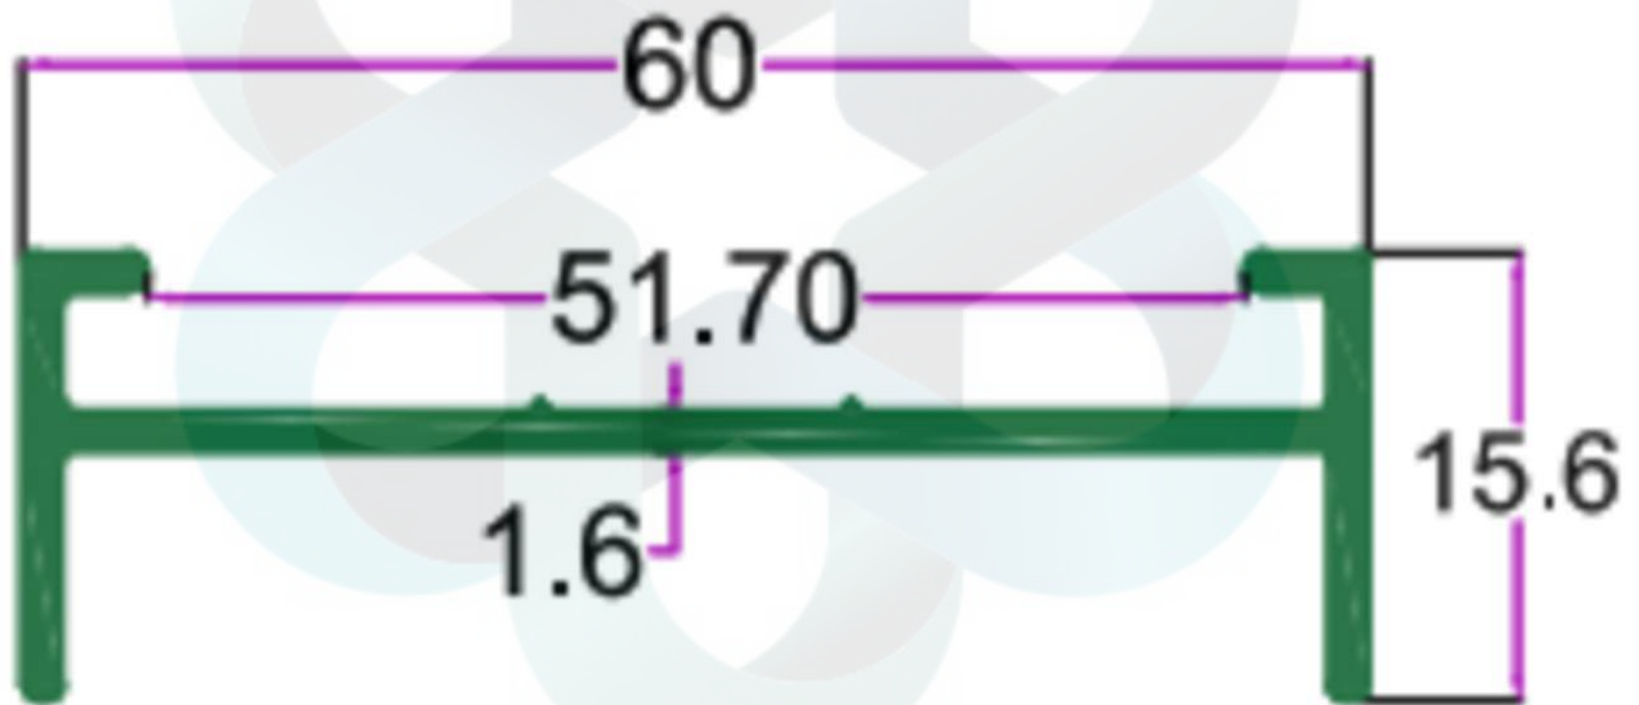

SEC. NO. 3439

WT. 1.320 TO 1.665 KG/12'

itswallpanel.com