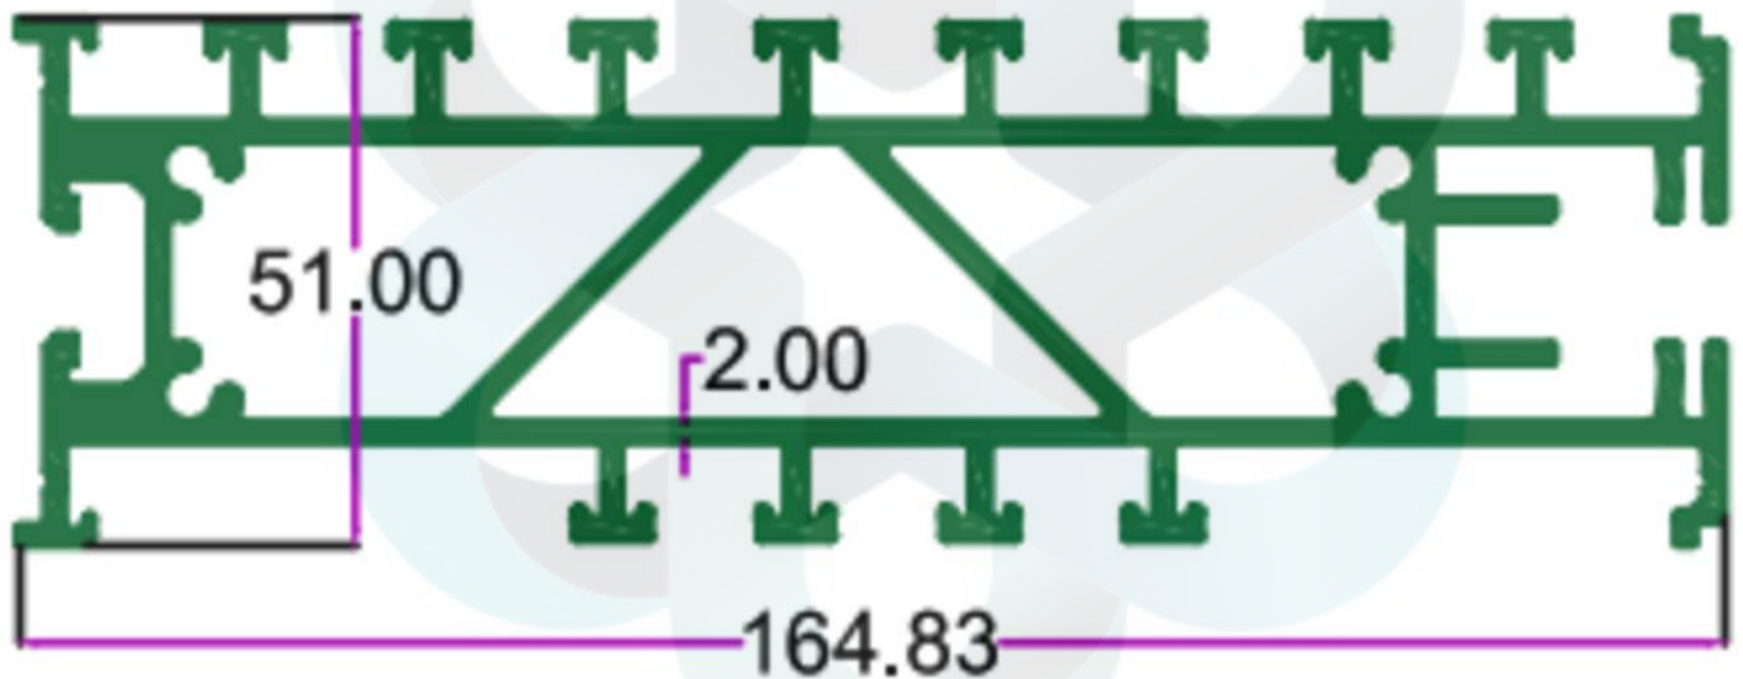

SEC.NO. 5137

WT. 16.540 TO 16.990 KG/12'

INTELLIGENT
ALUMINIUM

itswallpanel.com