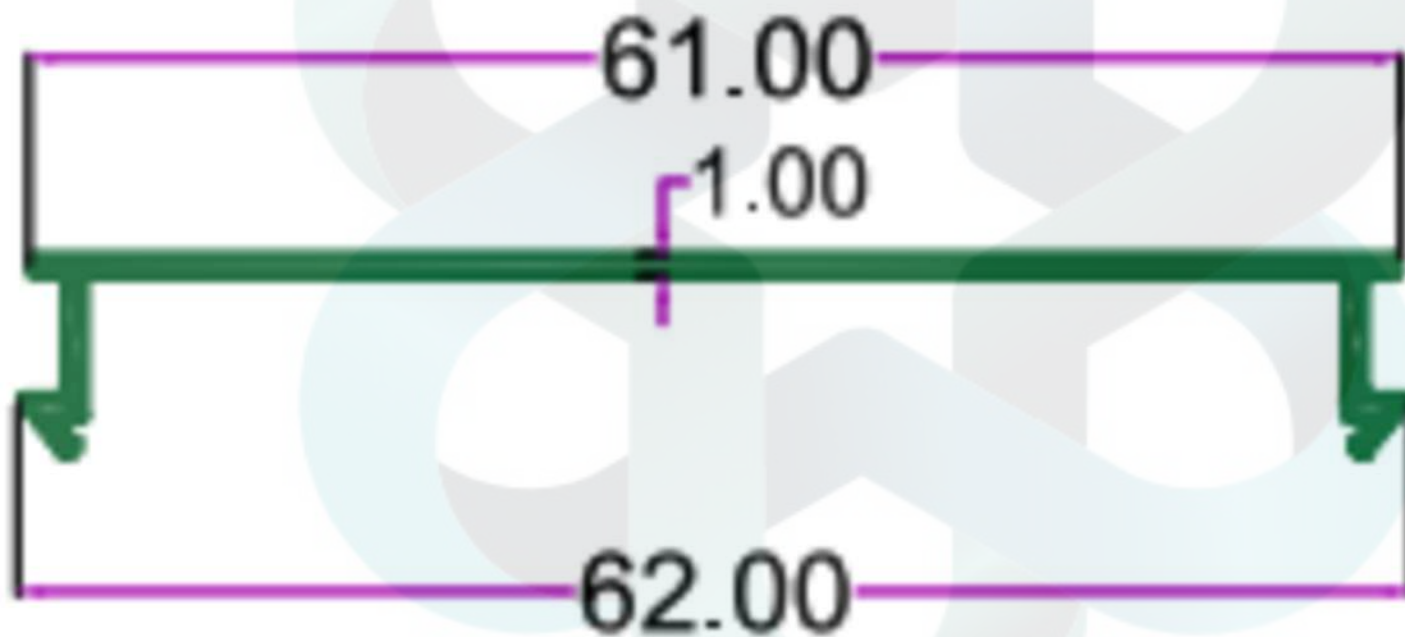

SEC. NO. 3887

WT. 0.750 TO 1.00 KG/12'

INTELLIGENT
ALUMINIUM

itswallpanel.com