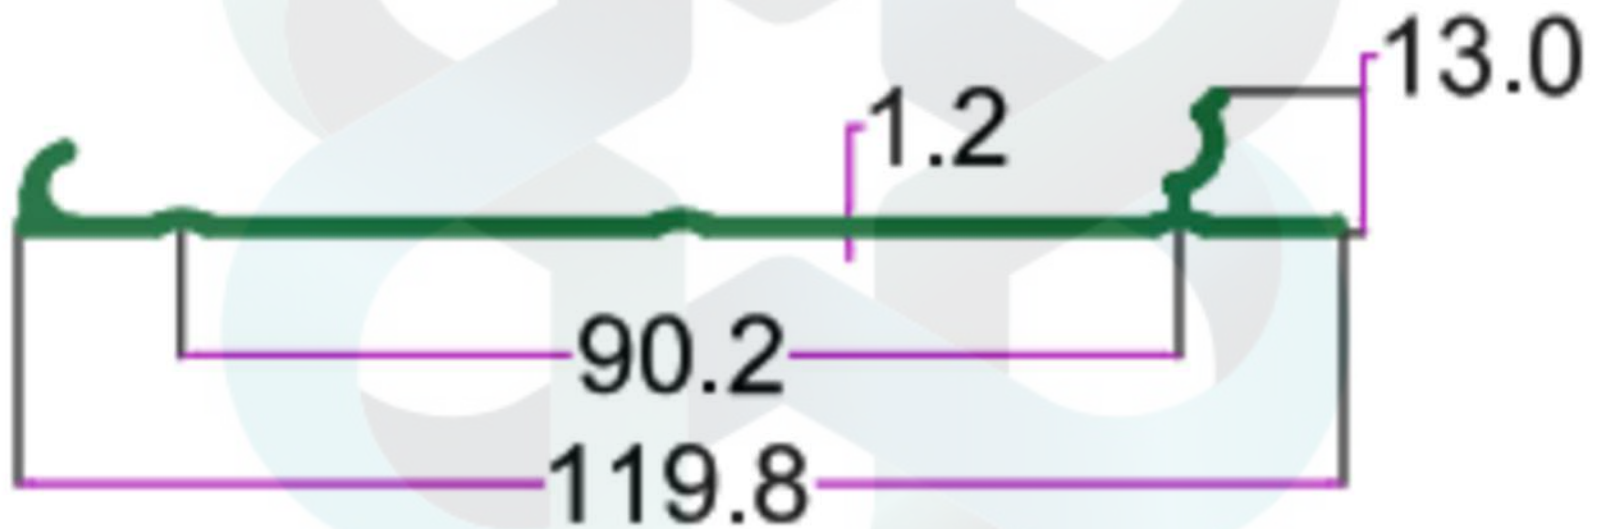

SEC. NO. 3401

WT. 1.625 TO 1.791 KG/12'

itswallpanel.com