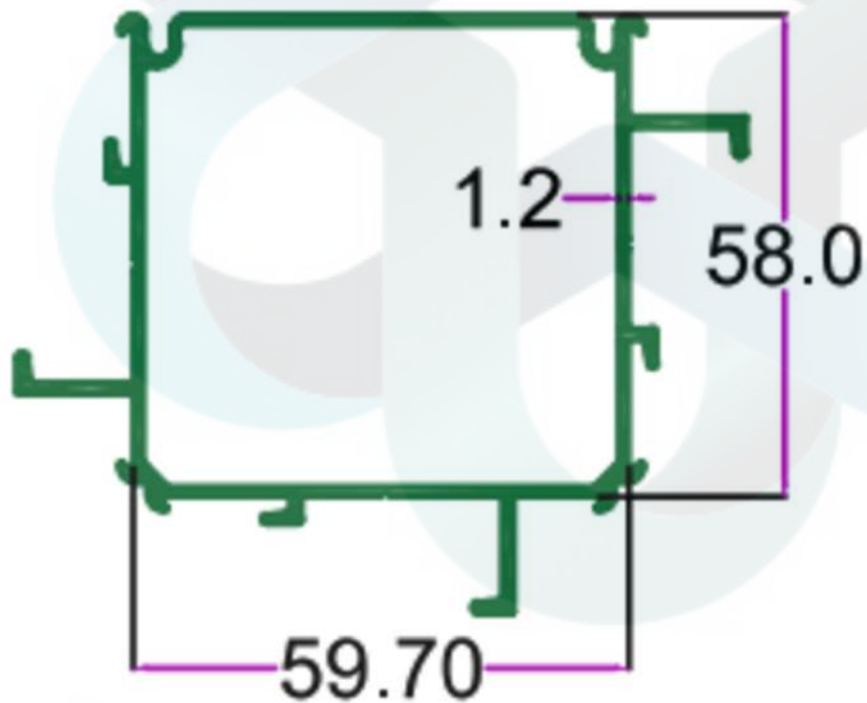

SEC. NO. 3734

WT. 3.970 TO 4.400 KG/12'

itswallpanel.com