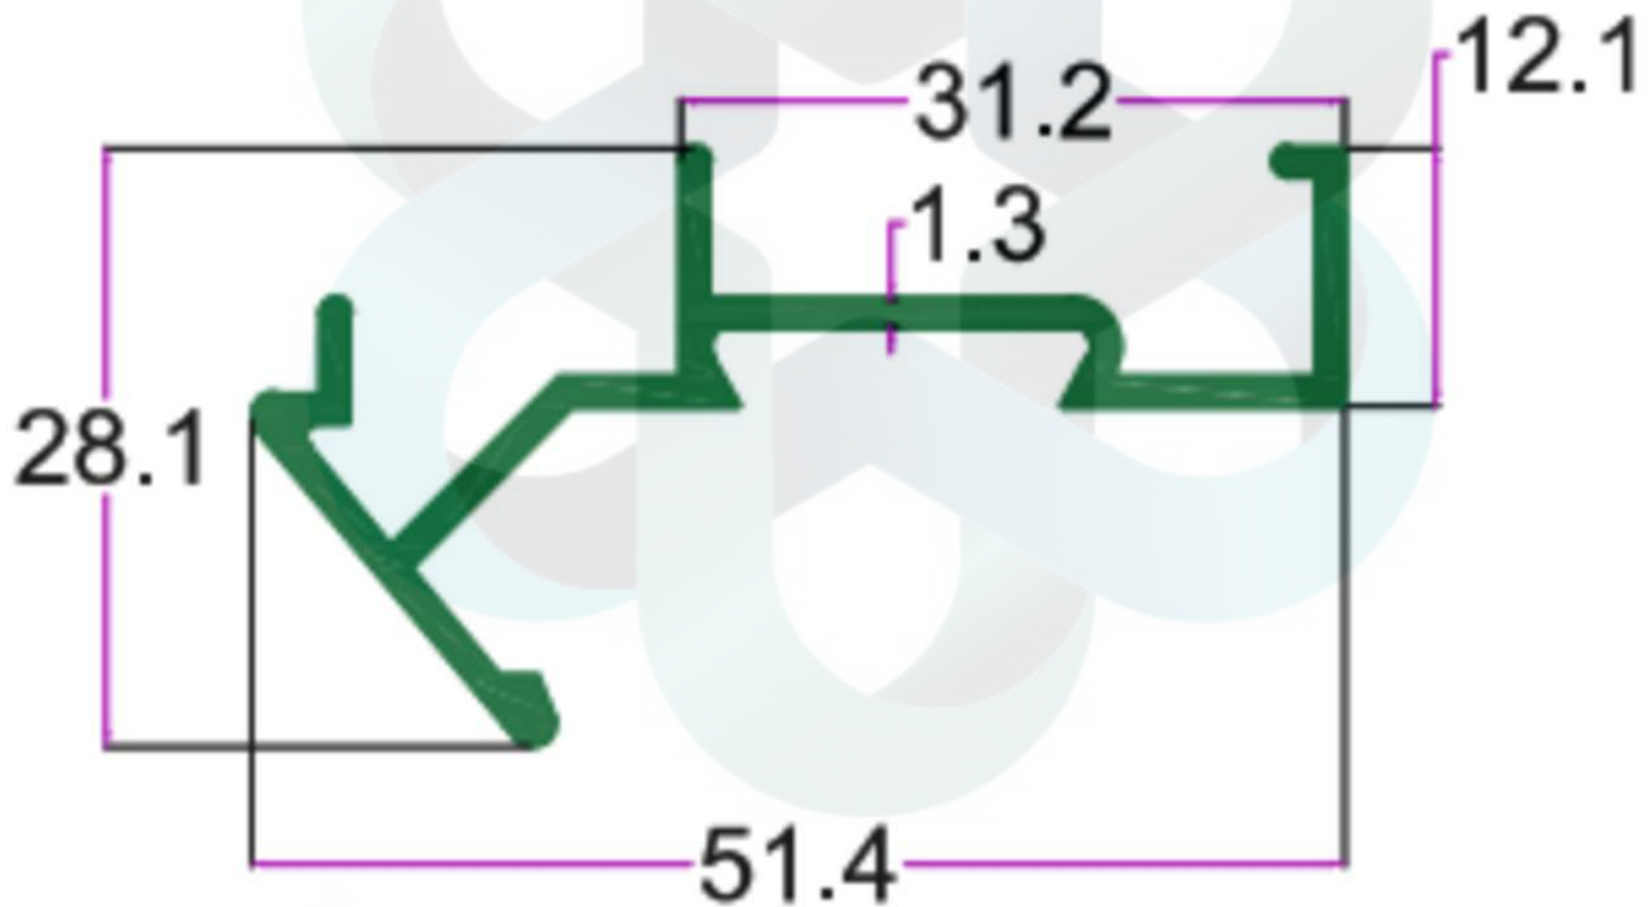

SEC. NO. 3383

WT. 1.250 TO 1.55 KG/12'

itswallpanel.com