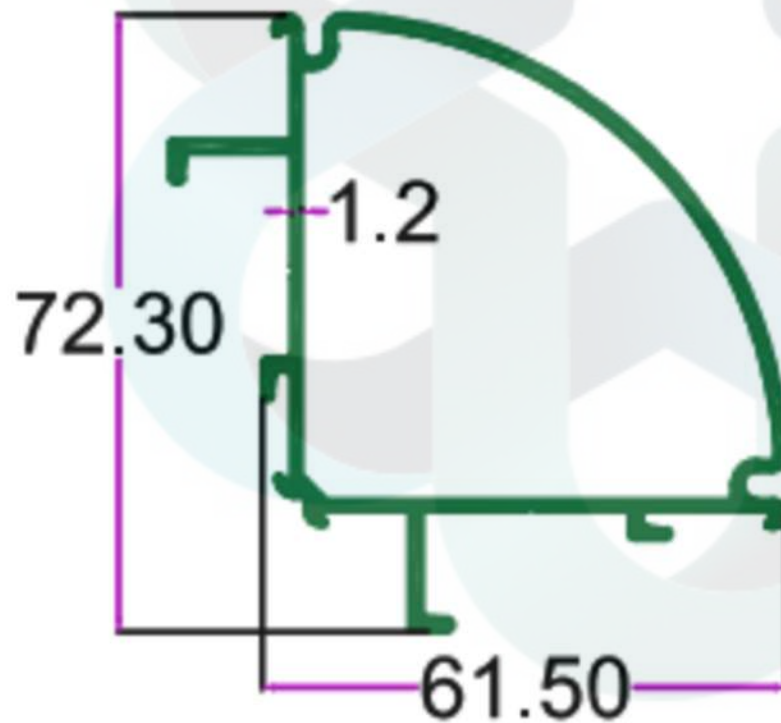

WT. 4.580 TO 4.750 KG/12'

itswallpanel.com

FURNITURE PROFILES

INTELLIGENT
ALUMINIUM
itswallpanel.com

SEC. NO. 3732

WT. 4.300 TO 4.775 KG/12'

itswallpanel.com

FURNITURE PROFILES

INTELLIGENT
ALUMINIUM
itswallpanel.com

SEC. NO. 3734

WT. 3.970 TO 4.400 KG/12'

itswallpanel.com

FURNITURE PROFILES

INTELLIGENT
ALUMINIUM
itswallpanel.com

INTELLIGENT

SEC. NO. 3733

WT. 3.375 TO 3.750 KG/12'

itswallpanel.com

SKIRTING PROFILES

INTELLIGENT
ALUMINIUM
itswallpanel.com

SEC. NO. 2651

WT. 0.860 TO 1.000 KG/12'

itswallpanel.com

SKIRTING PROFILES