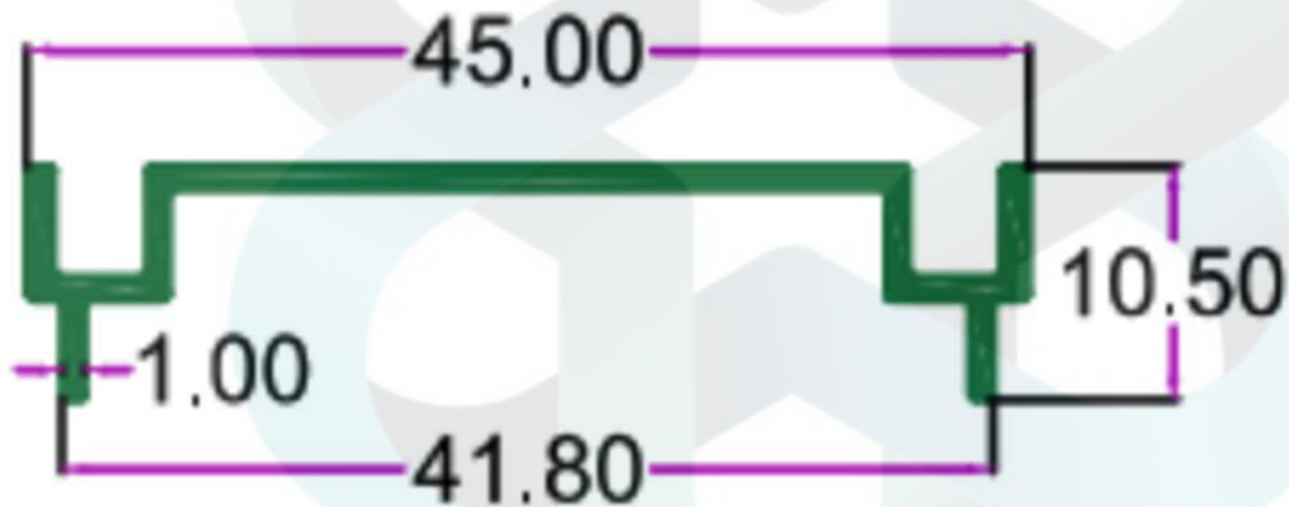

SEC. NO. 3805

WT. 1.000 TO 1.200 KG/12'

itswallpanel.com

FURNITURE PROFILES

INTELLIGENT
ALUMINIUM
itswallpanel.com

SEC. NO. 3892

WT. 0.740 TO 1.00 KG/12'

itswallpanel.com