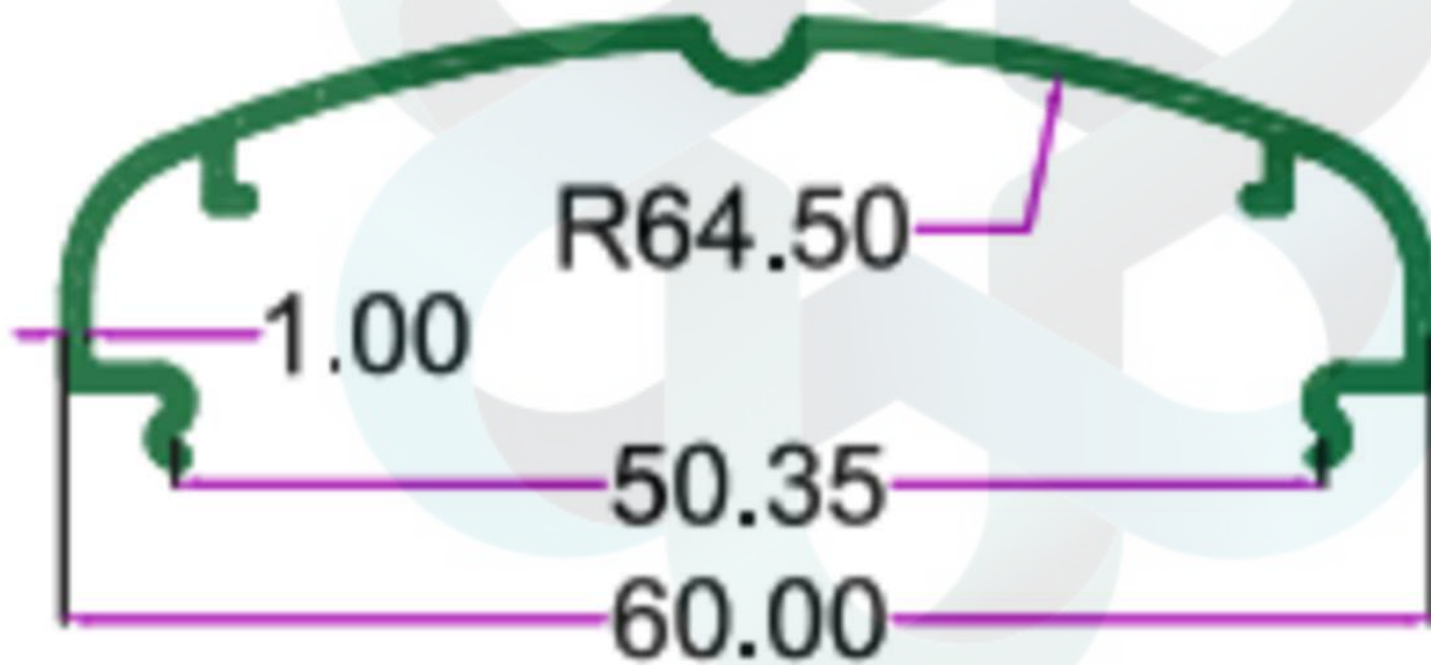

SEC. NO. 3882

WT. 1.000 TO 1.300 KG/12'

itswallpanel.com