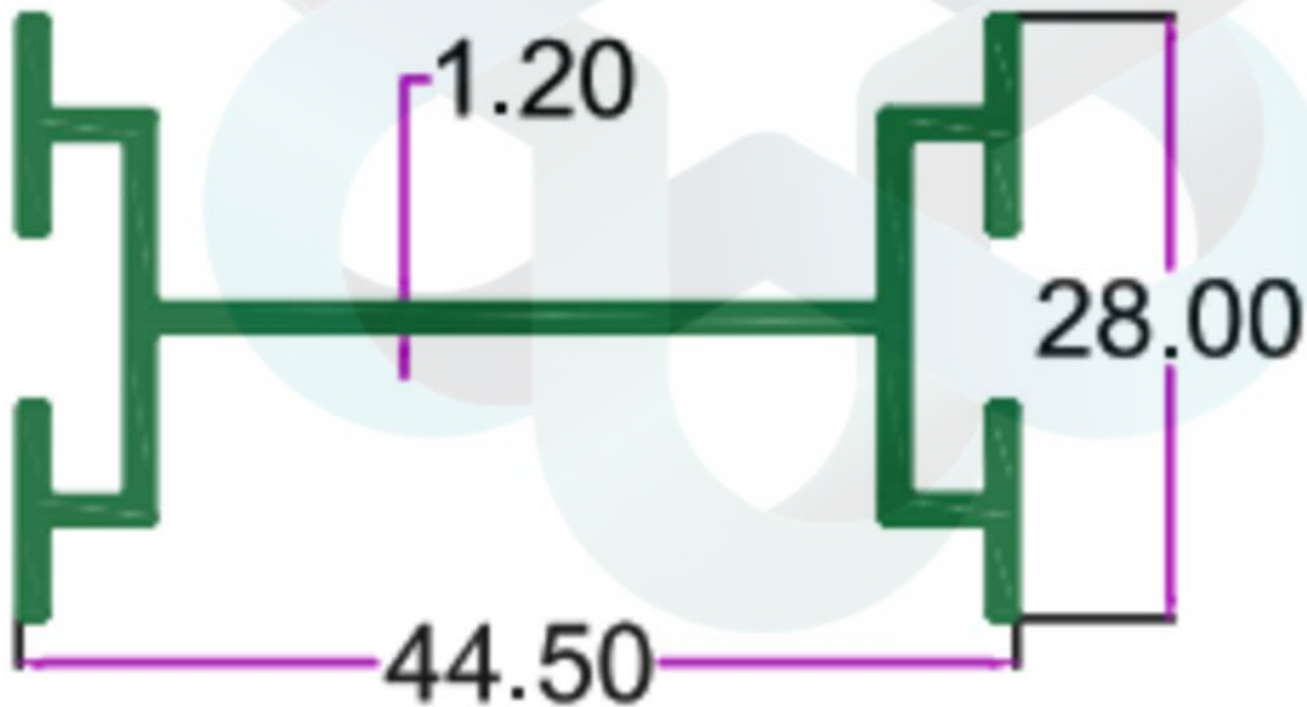

SEC. NO. 3748

WT. 1.150 TO 1.400 KG/12'

itswallpanel.com