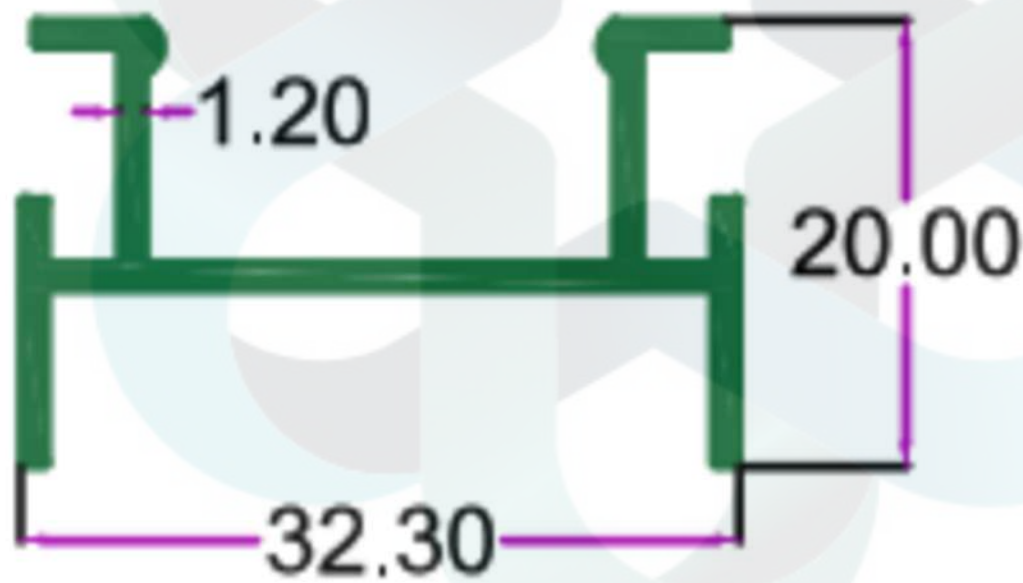

itswallpanel.com

FURNITURE PROFILES

INTELLIGENT
ALUMINIUM
itswallpanel.com

SEC. NO. 3806

WT. 0.600 TO 0.850 KG/12'

itswallpanel.com

FURNITURE PROFILES

INTELLIGENT
ALUMINIUM
itswallpanel.com