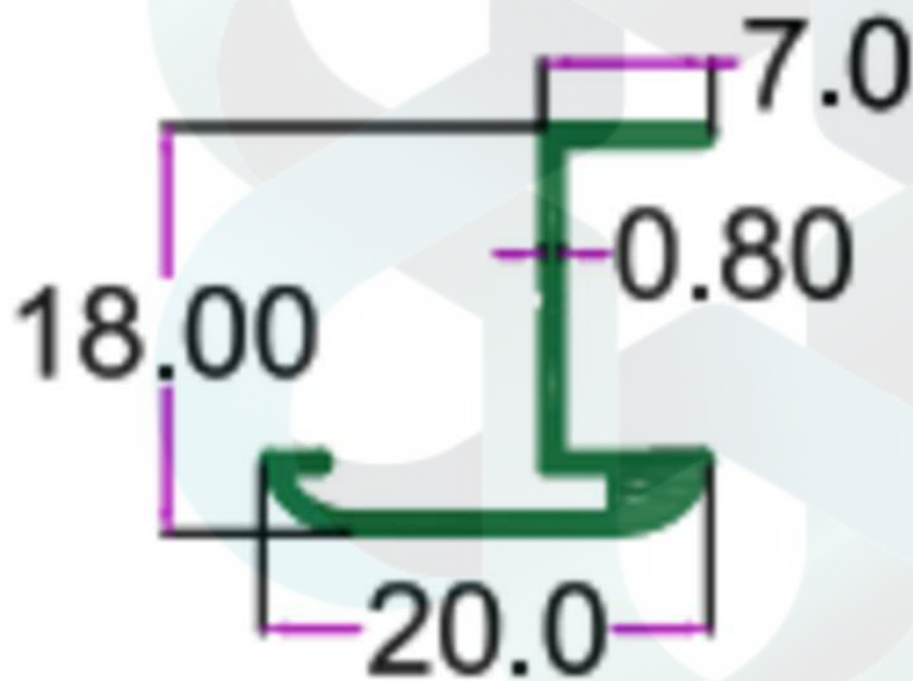

SEC. NO. 3419

WT. 0.400 TO 0.443 KG/12'

itswallpanel.com