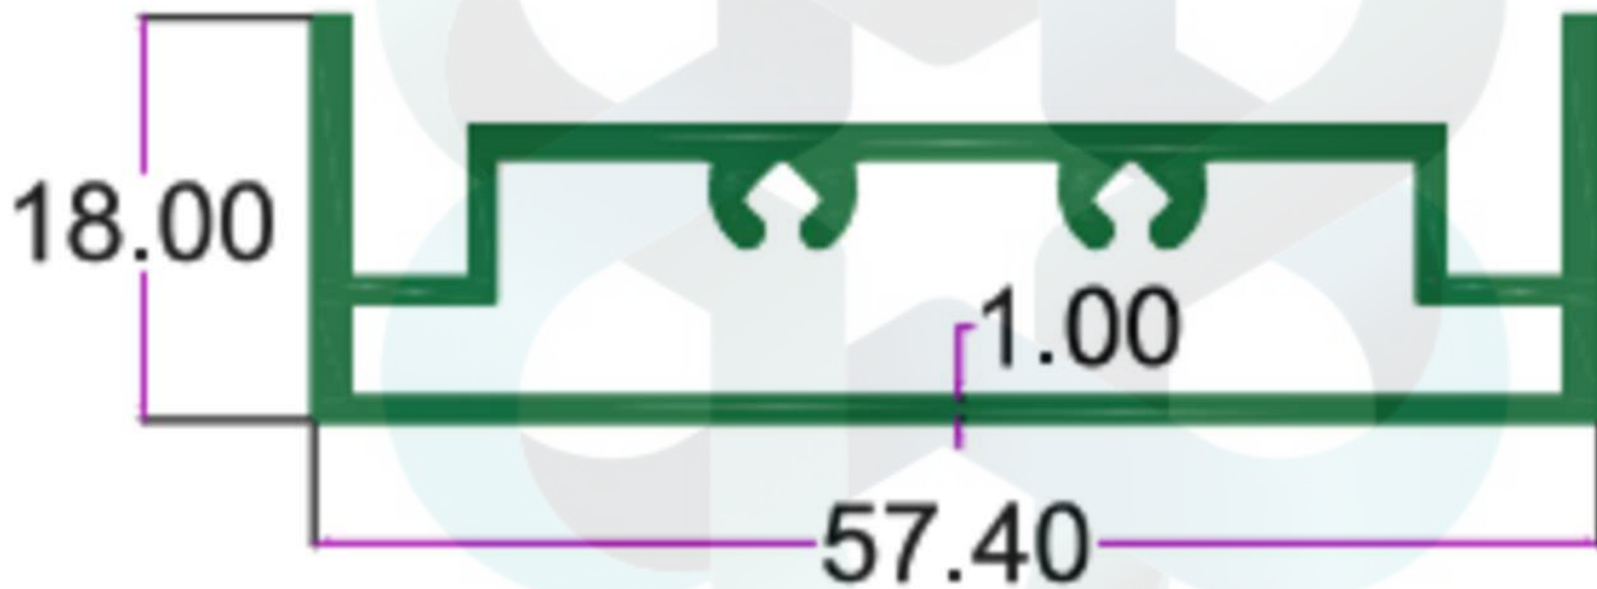

SEC. NO. 3403

WT. 1.900 TO 2.105 KG/12'

itswallpanel.com