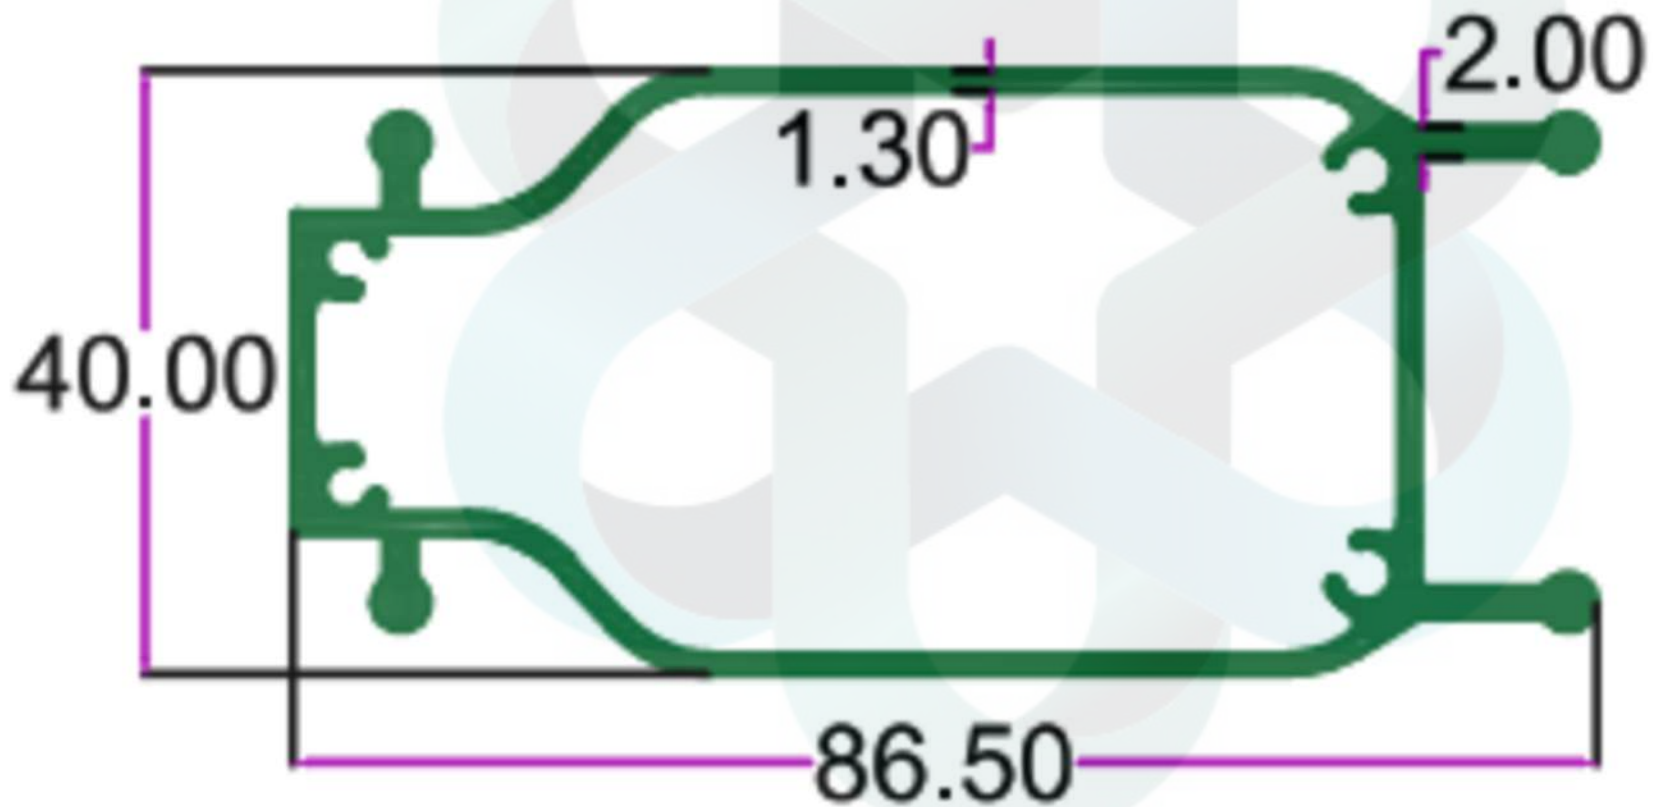

INTELLIGENT
ALUMINIUM
itswallpanel.com

SEC. NO. 3890

WT. 2.050 TO 2.400 KG/12'

itswallpanel.com

FURNITURE PROFILES

INTELLIGENT
ALUMINIUM
itswallpanel.com

INTELLIGENT

SEC. NO. 3854