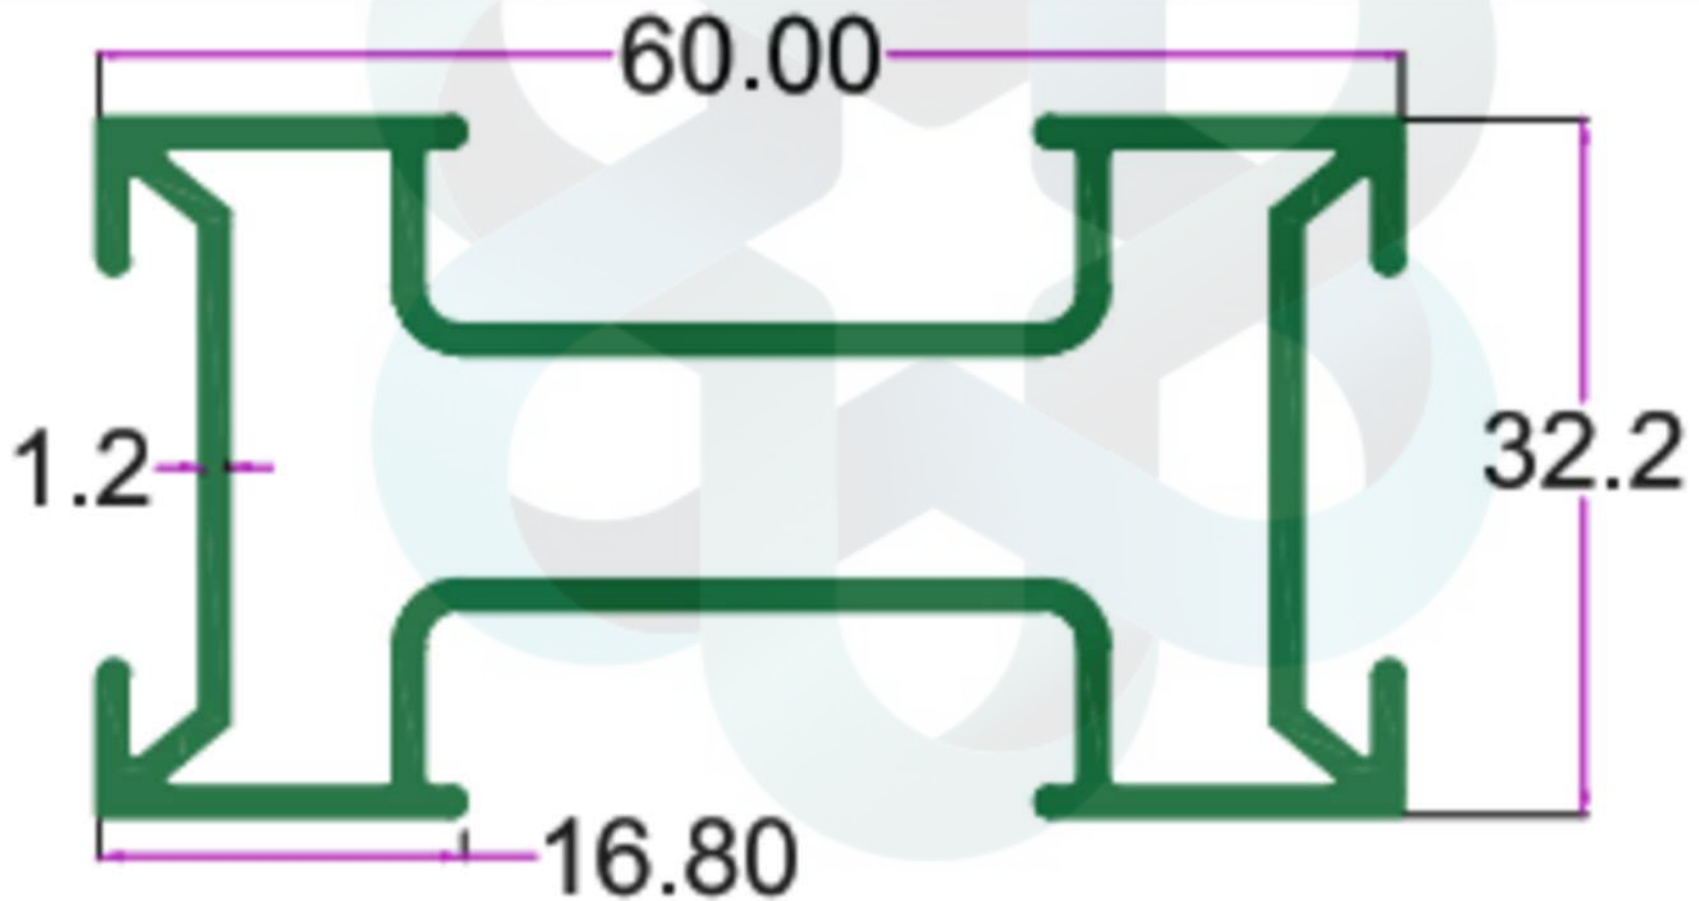

itswallpanel.com

FURNITURE PROFILES

INTELLIGENT
ALUMINIUM
itswallpanel.com

SEC. NO. 3407

WT. 0.738 TO 0.815 KG/12'

itswallpanel.com

FURNITURE PROFILES

INTELLIGENT
ALUMINIUM
itswallpanel.com