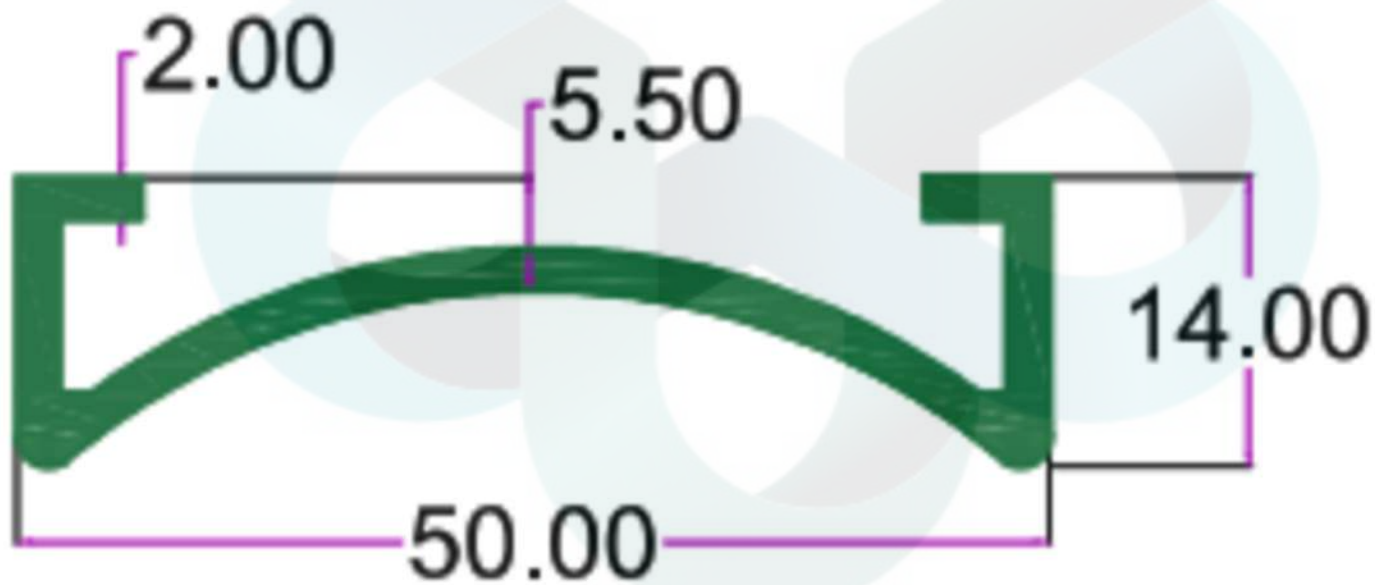

SEC. NO. 3762

WT. 1.650 TO 1.700 KG/12'

itswallpanel.com