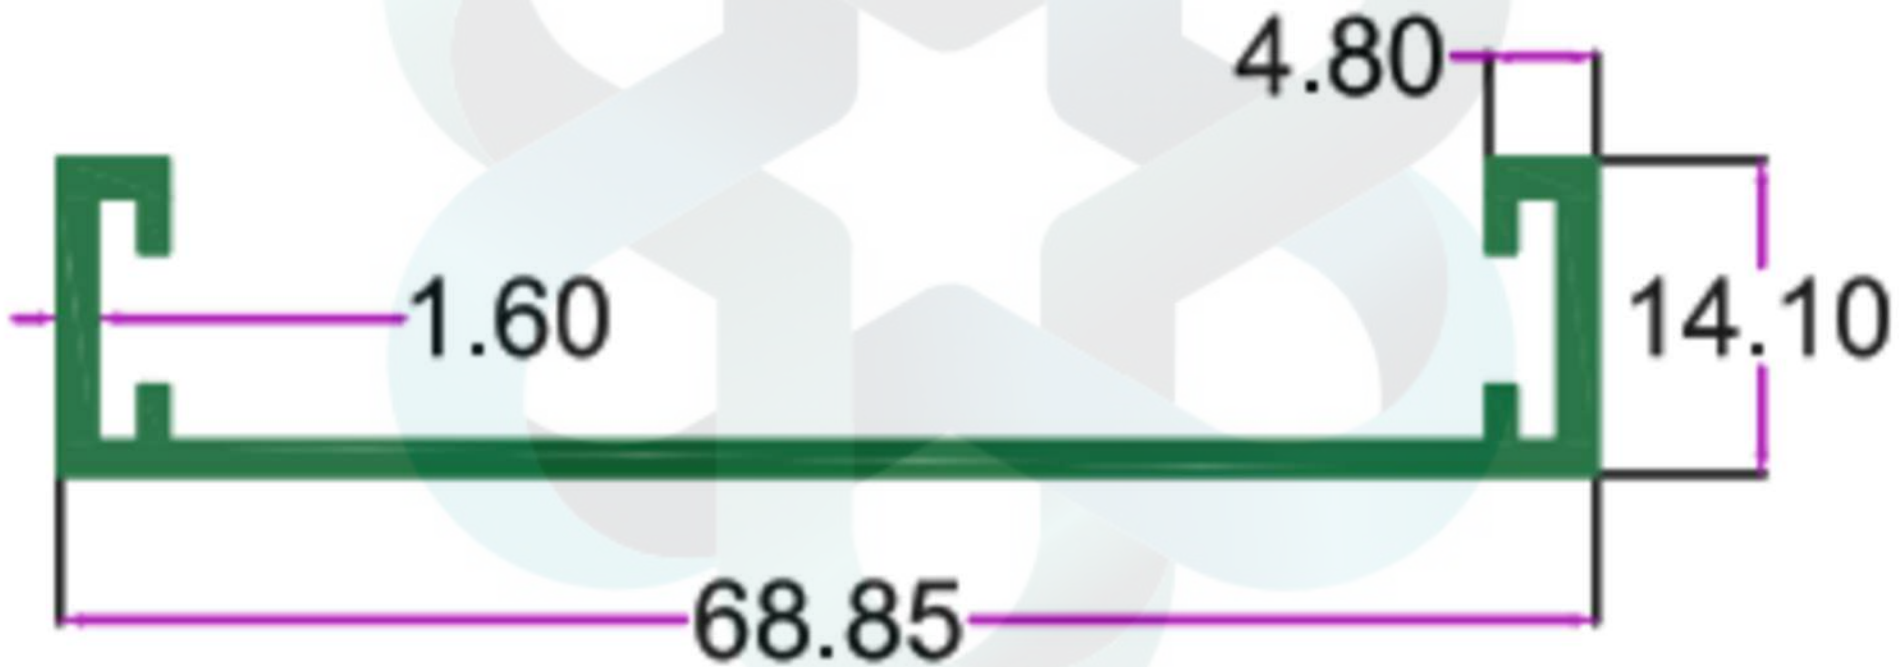

SEC. NO. 3756

WT. 1.550 TO 1.600 KG/12'

itswallpanel.com