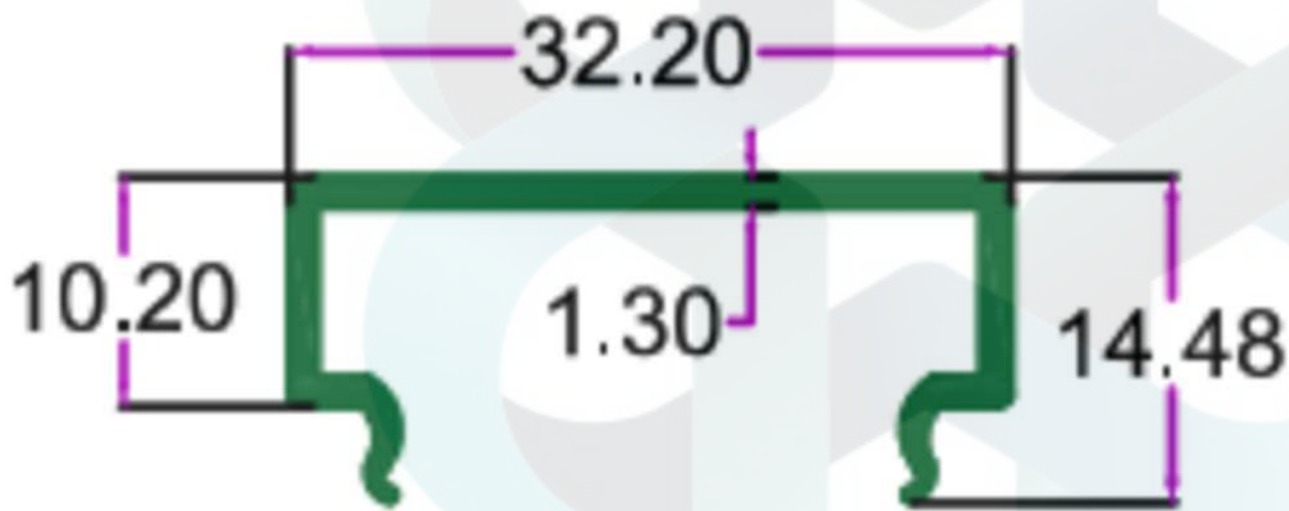

SEC. NO. 3806

WT. 0.600 TO 0.850 KG/12'

itswallpanel.com