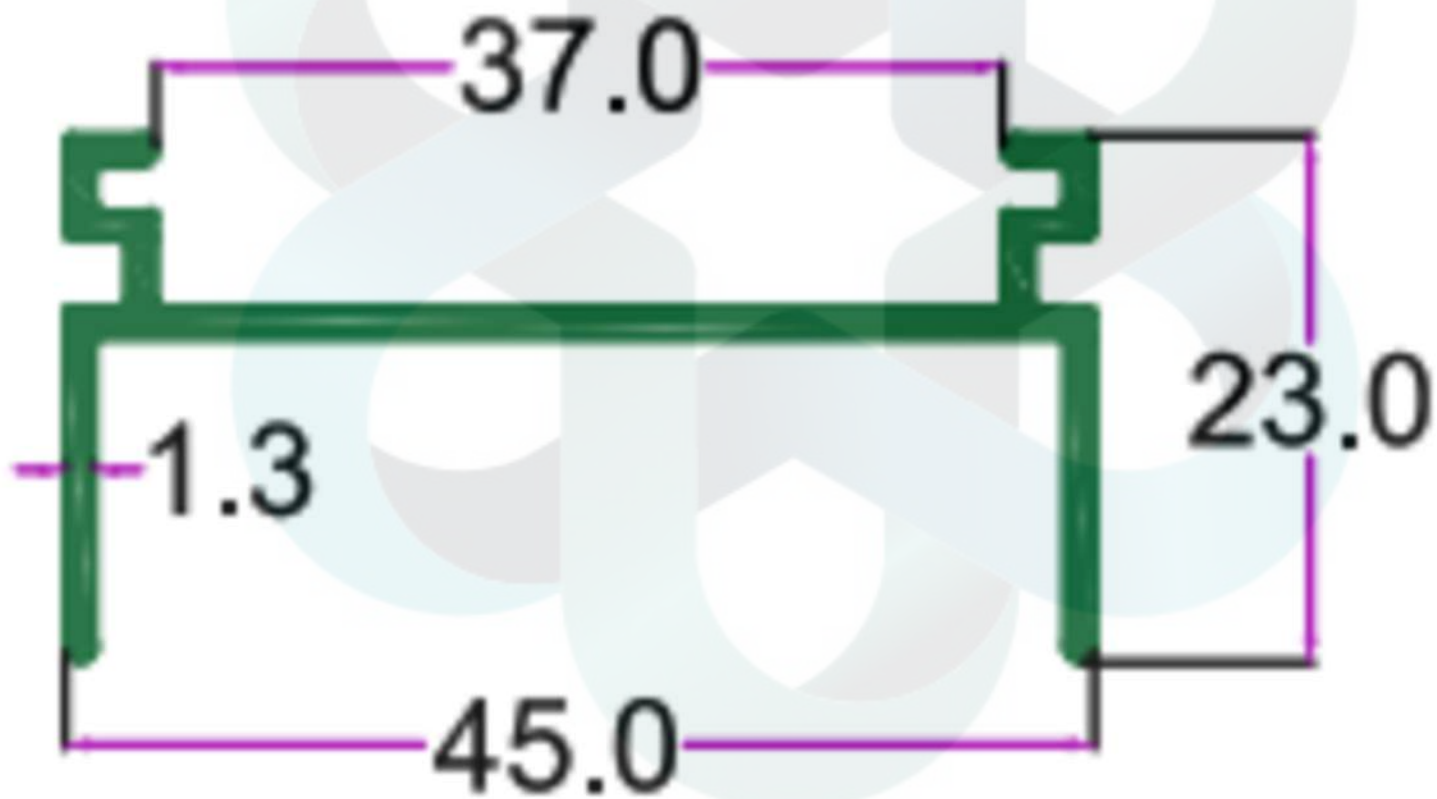

INTELLIGENT

SEC. NO. 3736

WT. 1.050 TO 1.300 KG/12'

ALUMINIUM
itswallpanel.com