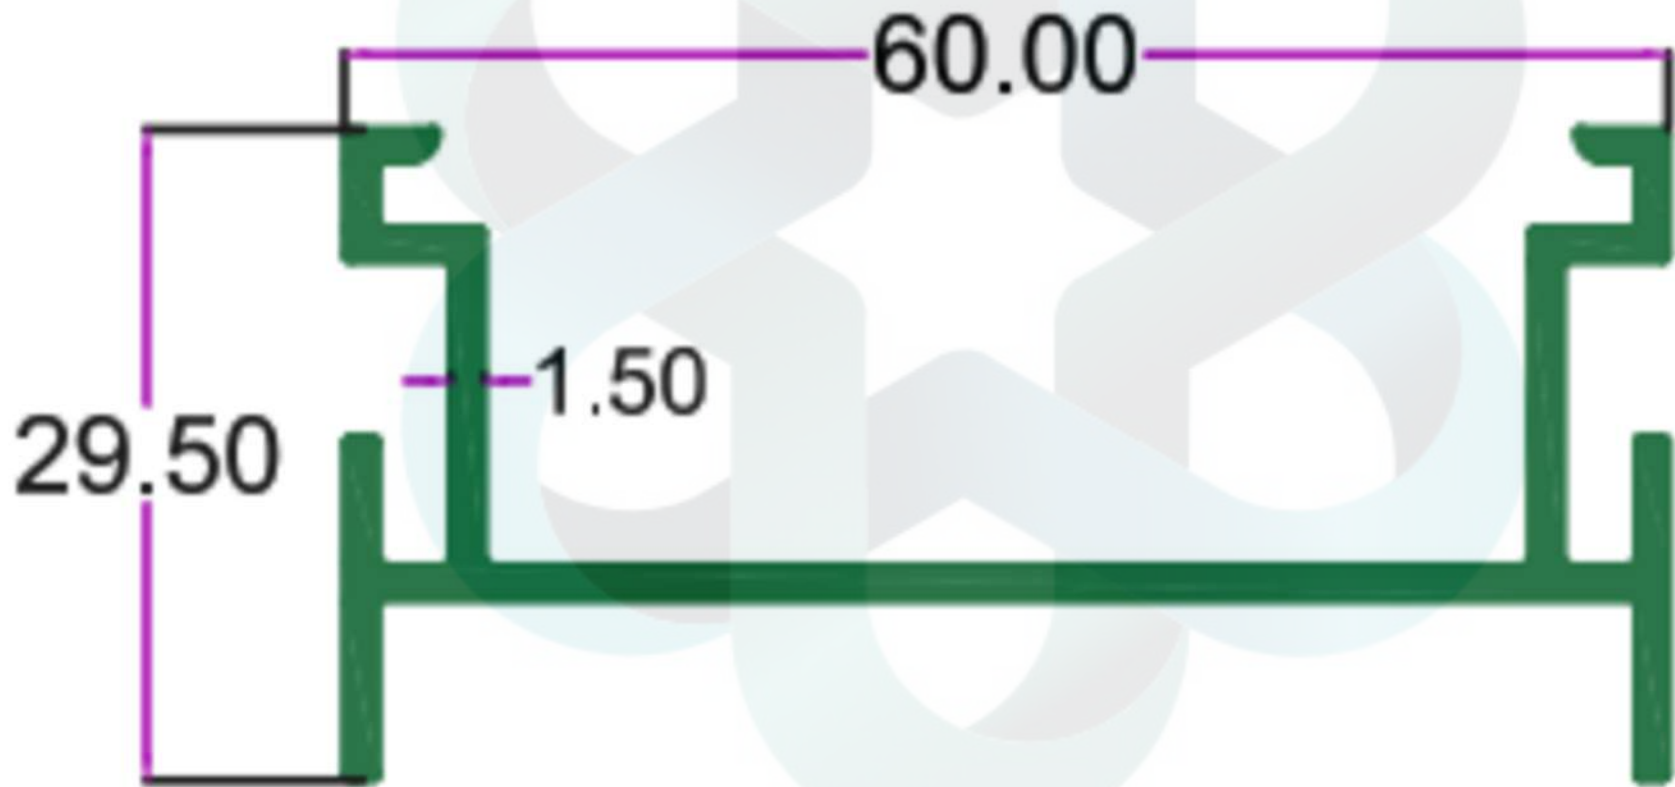

SEC. NO. 3886

WT. 1.650 TO 2.00 KG/12'

itswallpanel.com

FURNITURE PROFILES

INTELLIGENT
ALUMINIUM
itswallpanel.com

SEC. NO. 3885

WT. 2.050 TO 2.300 KG/12'

itswallpanel.com