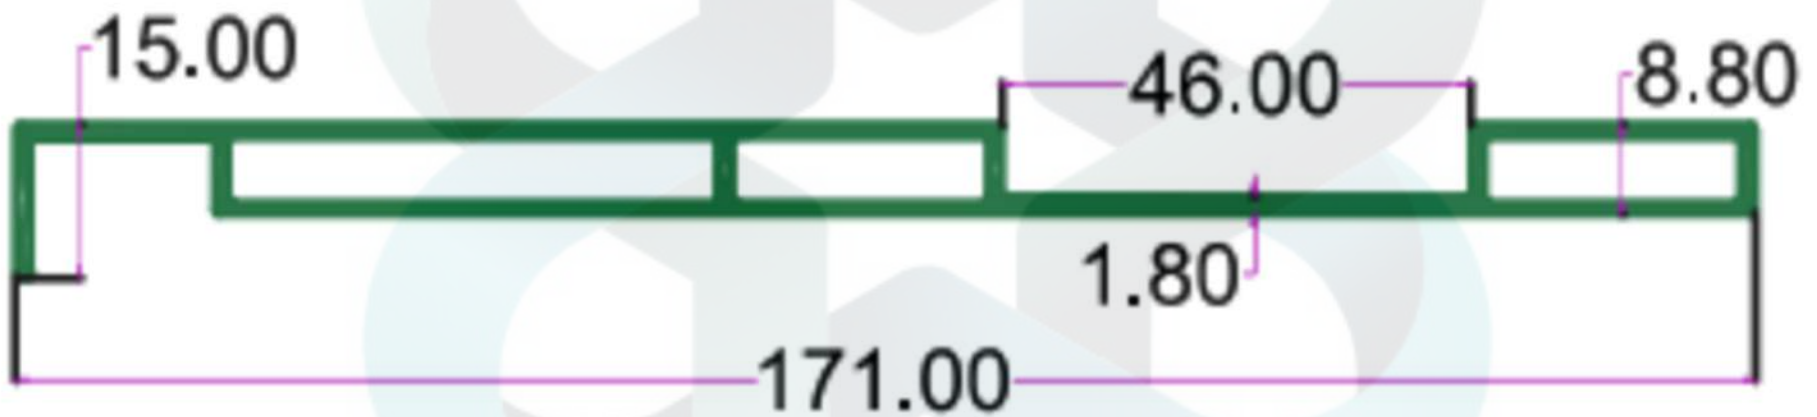

INTELLIGENT
ALUMINIUM
itswallpanel.com

SEC. NO. 3825
WT. 4.000 TO 4.300 KG/12'

itswallpanel.com

FURNITURE PROFILES

INTELLIGENT
ALUMINIUM
itswallpanel.com

SEC. NO. 4166

WT. 4.280 TO 4.400 KG/12'

INTELLIGENT