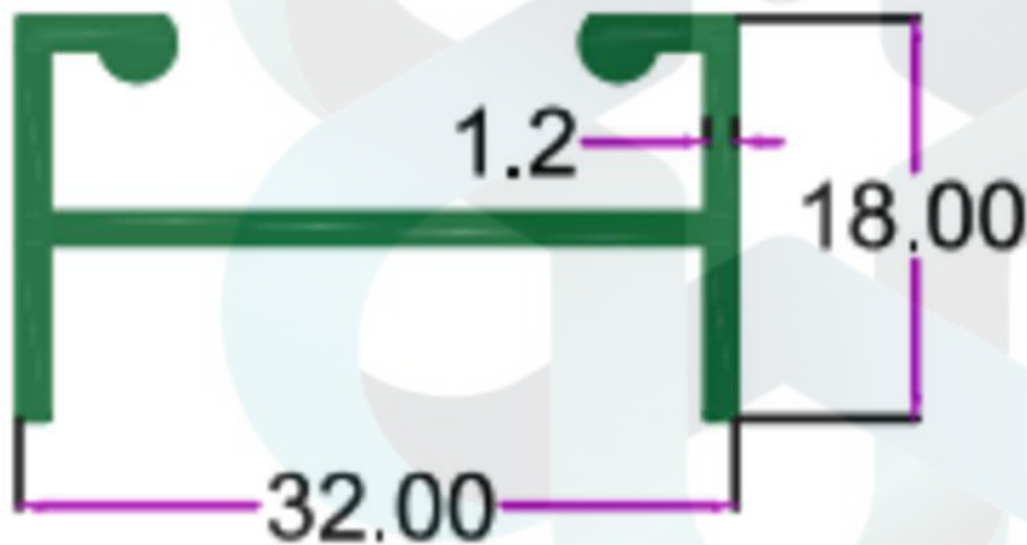

INTELLIGENT
ALUMINIUM
itswallpanel.com

SEC. NO. 3803

WT. 1.100 TO 1.400 KG/12'

itswallpanel.com

FURNITURE PROFILES

INTELLIGENT
ALUMINIUM
itswallpanel.com

SEC. NO. 3804

WT. 1.00 TO 1.200 KG/12'