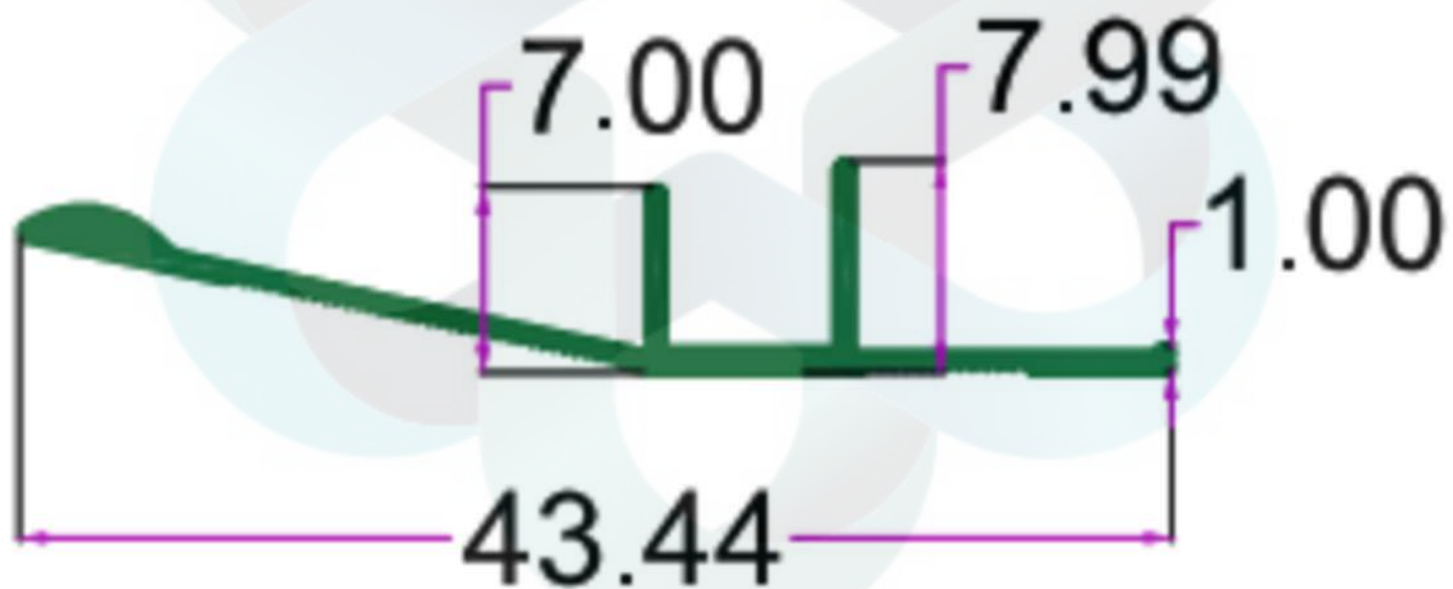

SEC.NO. 4917

WT. 0.360 TO 0.460 KG/12'

itswallpanel.com

SKIRTING PROFILES

INTELLIGENT
ALUMINIUM
itswallpanel.com

SEC. NO. 2656

WT. 0.470 TO 0.600 KG/12'

itswallpanel.com

SKIRTING PROFILES

INTELLIGENT
ALUMINIUM
itswallpanel.com

SEC. NO. 3797

WT. 1.400 TO 1.700 KG/12'

itswallpanel.com

SKIRTING PROFILES

INTELLIGENT
ALUMINIUM
itswallpanel.com

SEC.NO. 4916