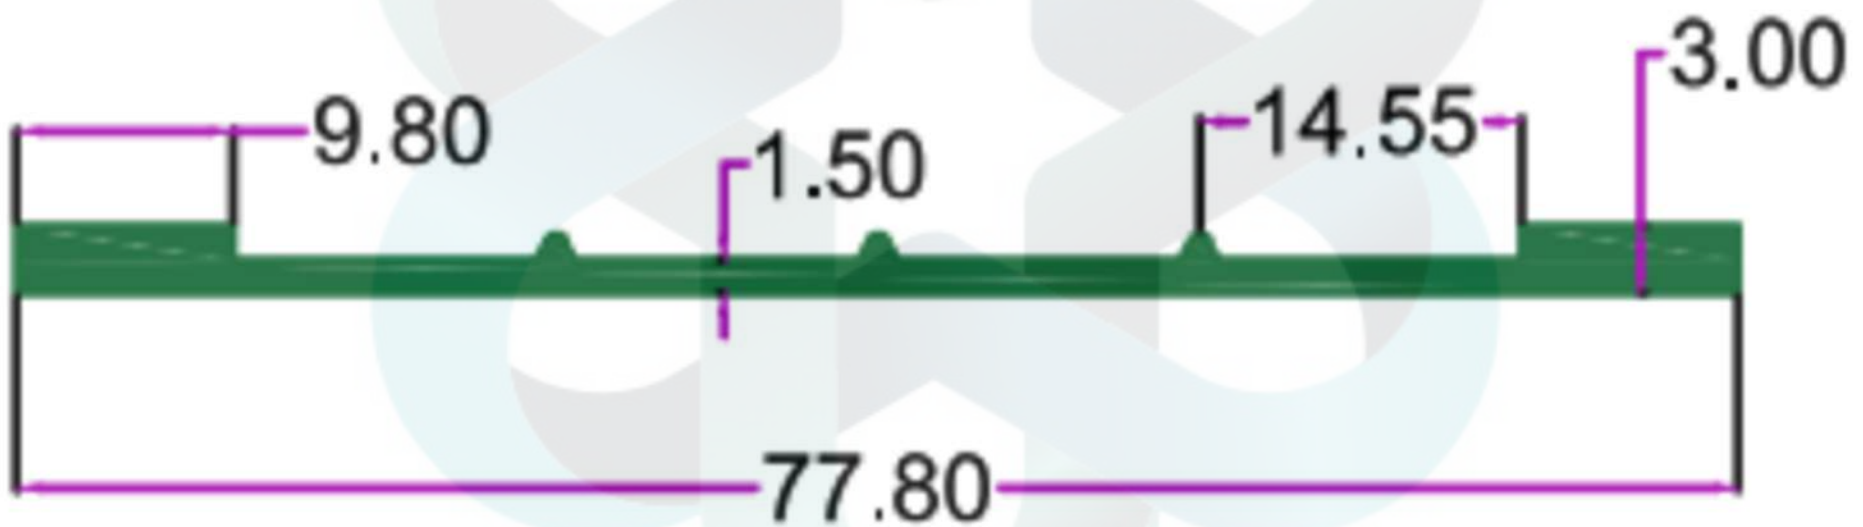

FURNITURE PROFILES

INTELLIGENT
ALUMINIUM
itswallpanel.com

SEC. NO. 3851

WT. 0.900 TO 1.200 KG/12'

itswallpanel.com

FURNITURE PROFILES

INTELLIGENT
ALUMINIUM
itswallpanel.com

SEC. NO. 3808