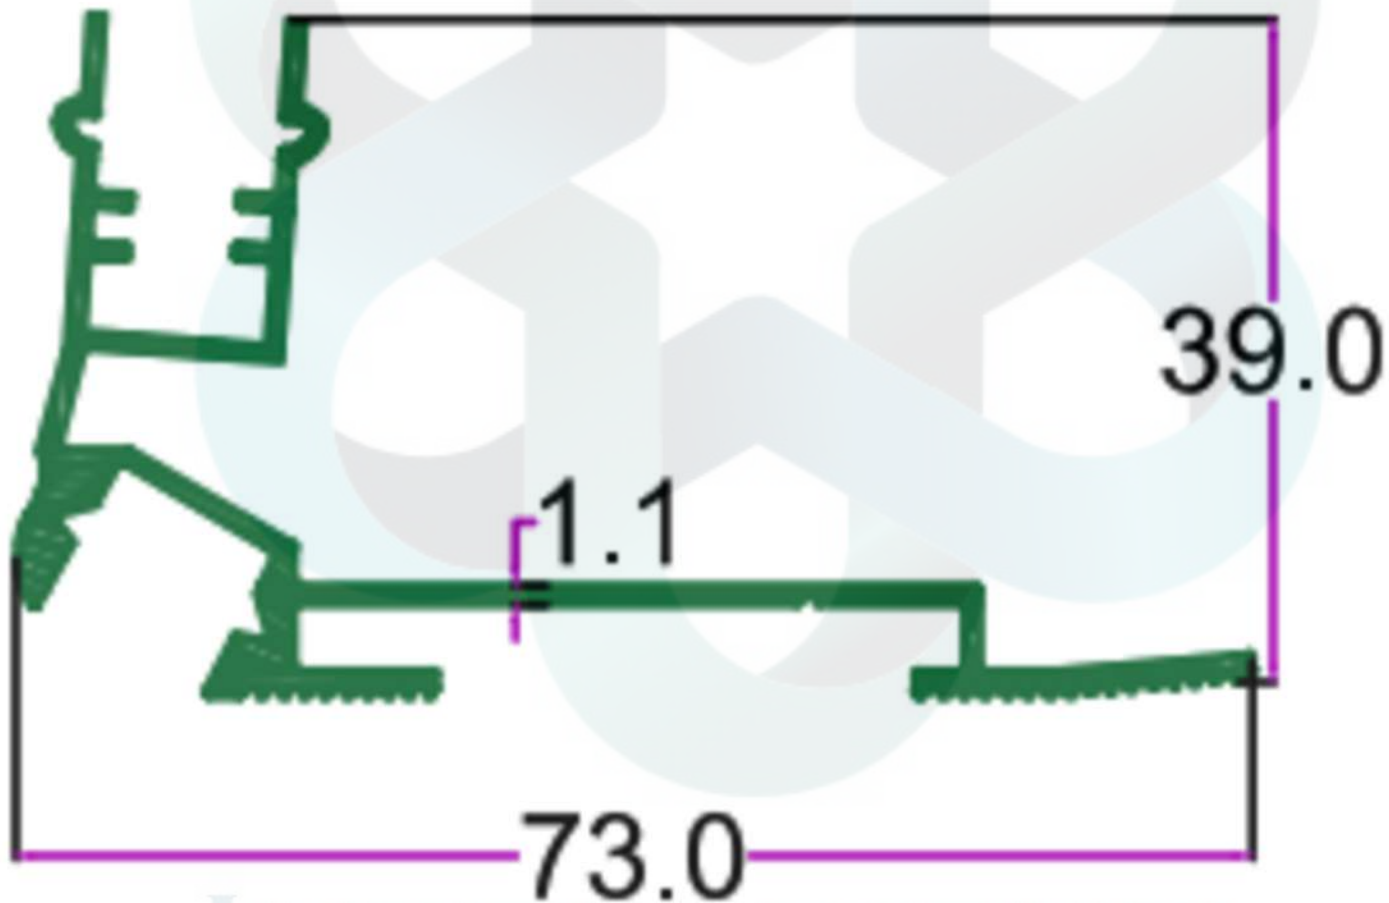

SEC. NO. 3738

WT. 2.100 TO 2.300 KG/12'

itswallpanel.com