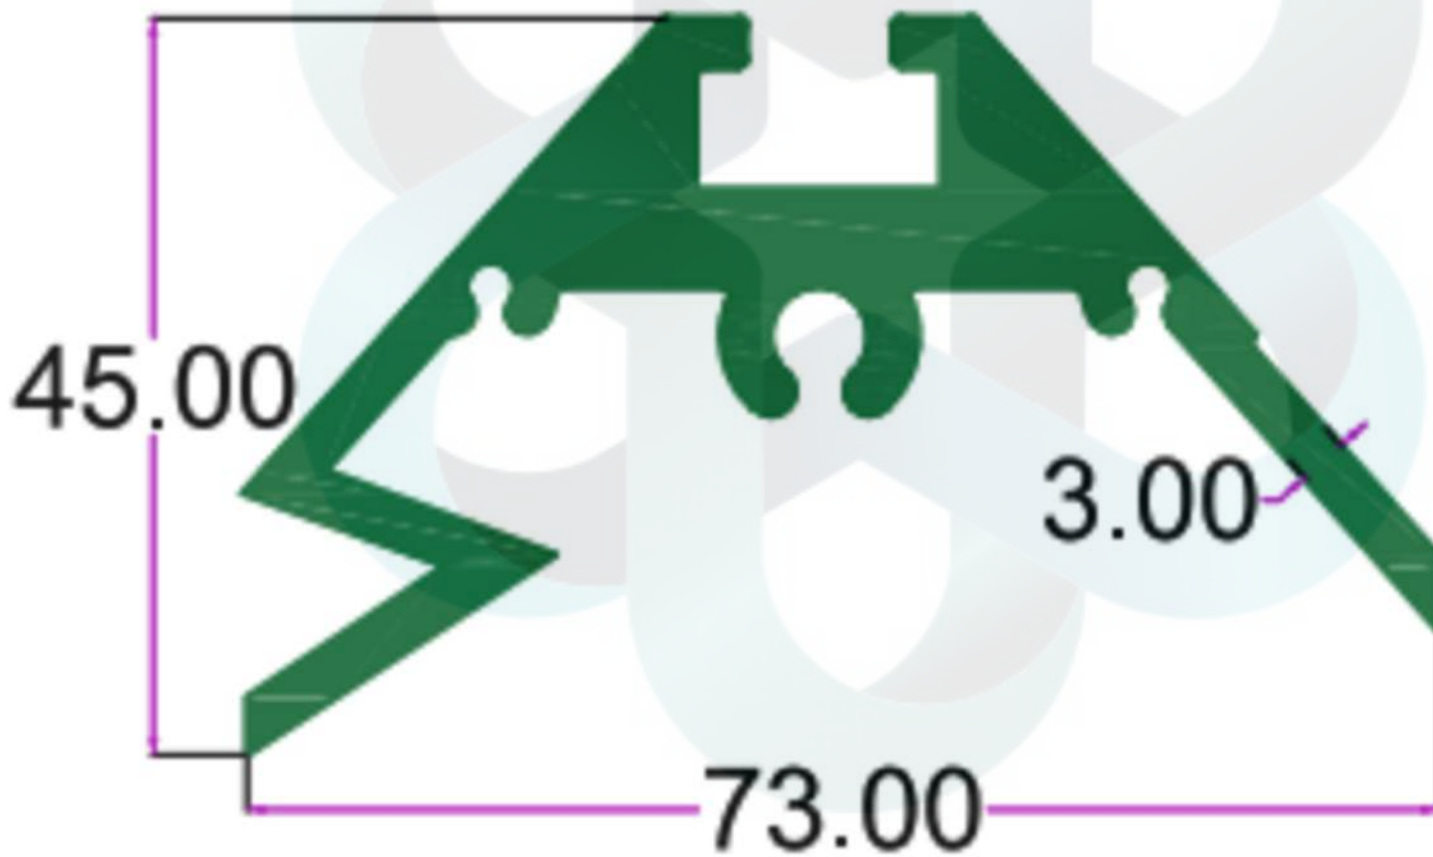

itswallpanel.com

FURNITURE PROFILES

INTELLIGENT
ALUMINIUM
itswallpanel.com

SEC. NO. 3429

WT. 0.860 TO 0.950 KG/12'

itswallpanel.com

FURNITURE PROFILES

INTELLIGENT
ALUMINIUM
itswallpanel.com