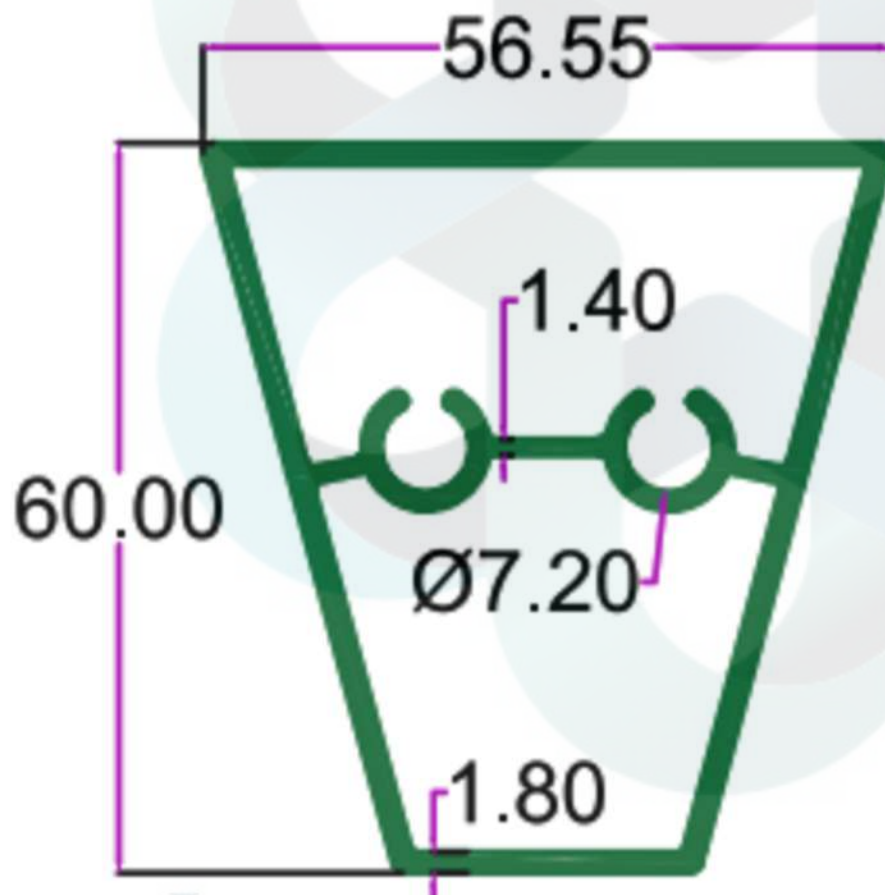

SEC. NO. 4047

WT. 3.200 TO 3.500 KG/12'

INTELLIGENT
ALUMINIUM

itswallpanel.com

FURNITURE PROFILES

INTELLIGENT
ALUMINIUM
itswallpanel.com

INTELLIGENT

SEC.NO. 4494