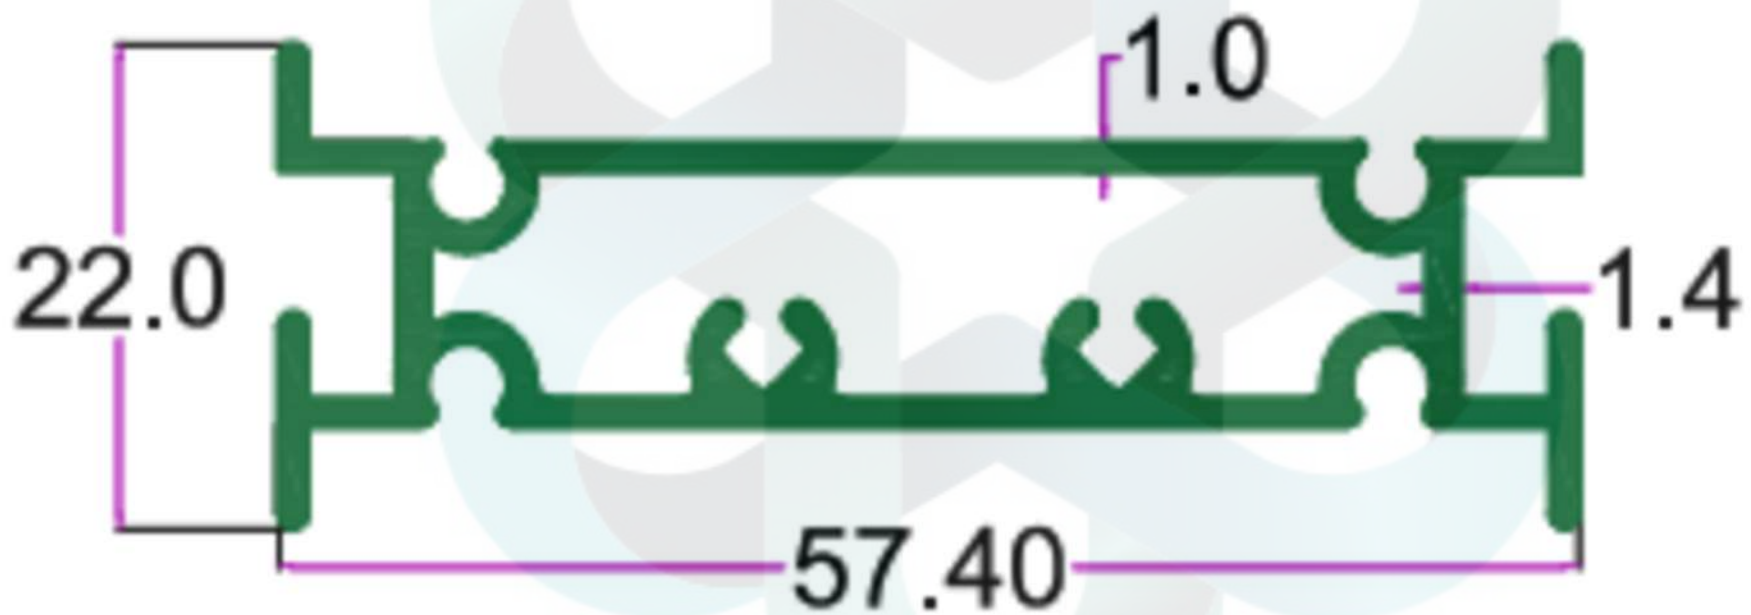

INTELLIGENT
ALUMINIUM
itswallpanel.com

SEC. NO. 3401

WT. 1.625 TO 1.791 KG/12'

itswallpanel.com

FURNITURE PROFILES

INTELLIGENT
ALUMINIUM
itswallpanel.com

SEC. NO. 3402

WT. 2.110 TO 2.335 KG/12'