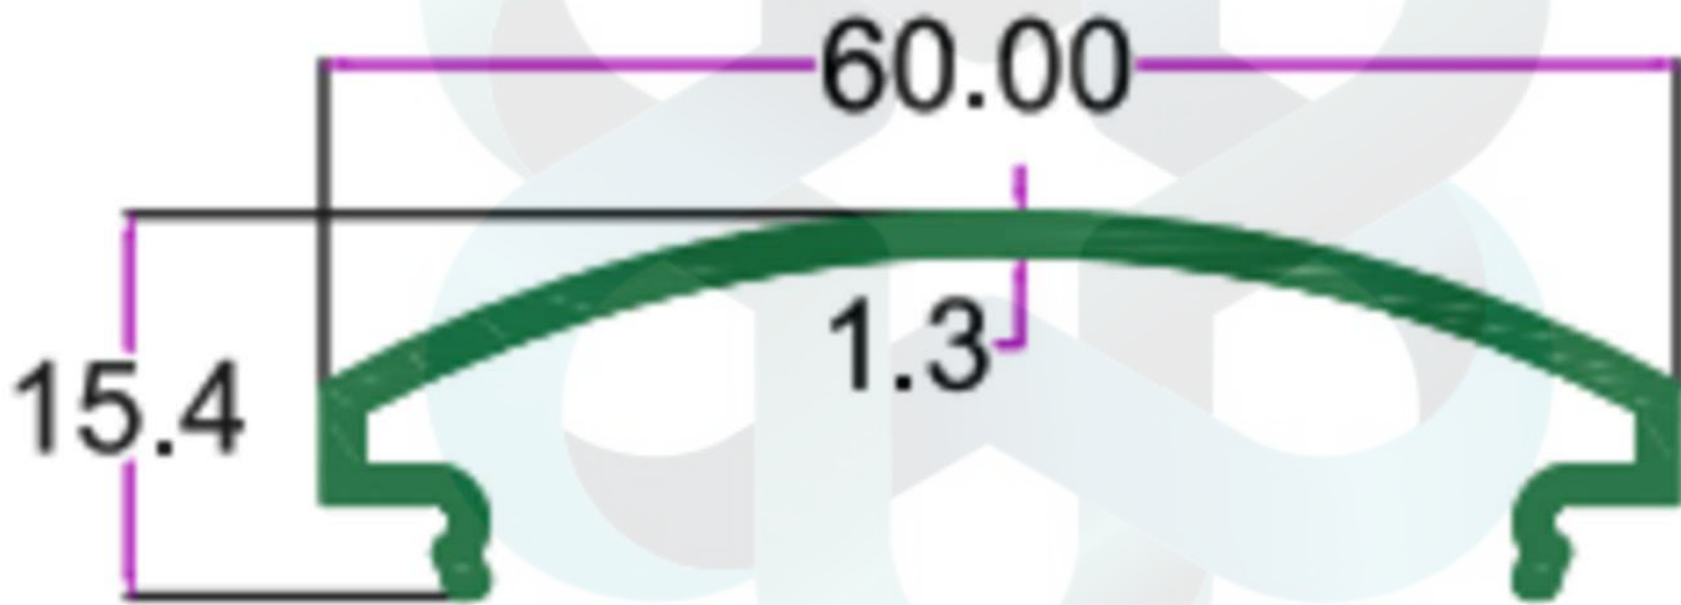

SEC. NO. 3438

WT. 0.880 TO 1.180 KG/12'

itswallpanel.com