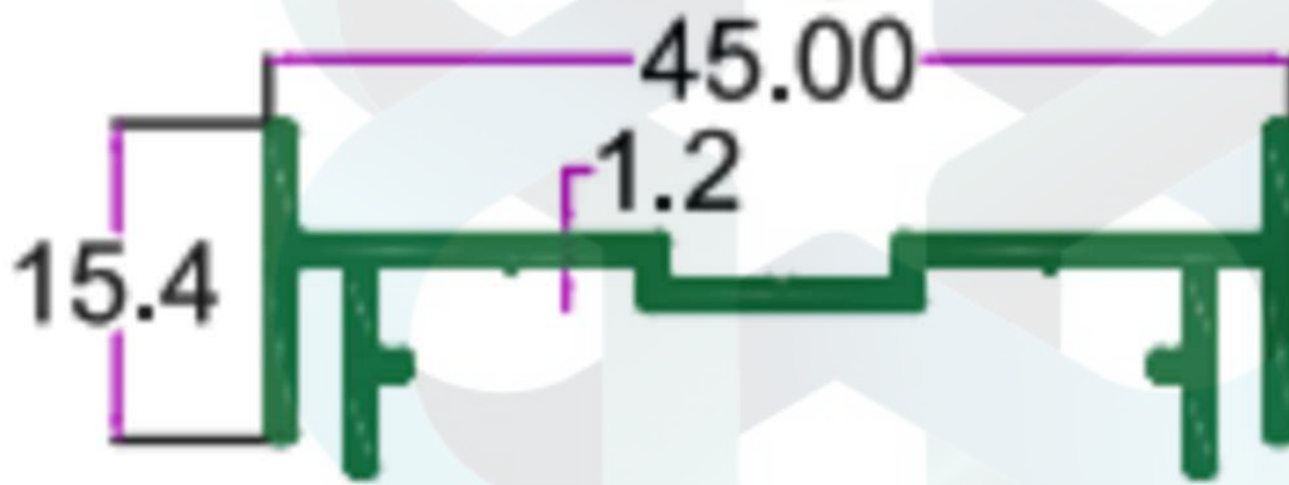

itswallpanel.com

FURNITURE PROFILES

INTELLIGENT
ALUMINIUM
itswallpanel.com

SEC. NO. 3437

WT. 2.700 TO 3.290 KG/12'

itswallpanel.com

FURNITURE PROFILES

INTELLIGENT
ALUMINIUM
itswallpanel.com