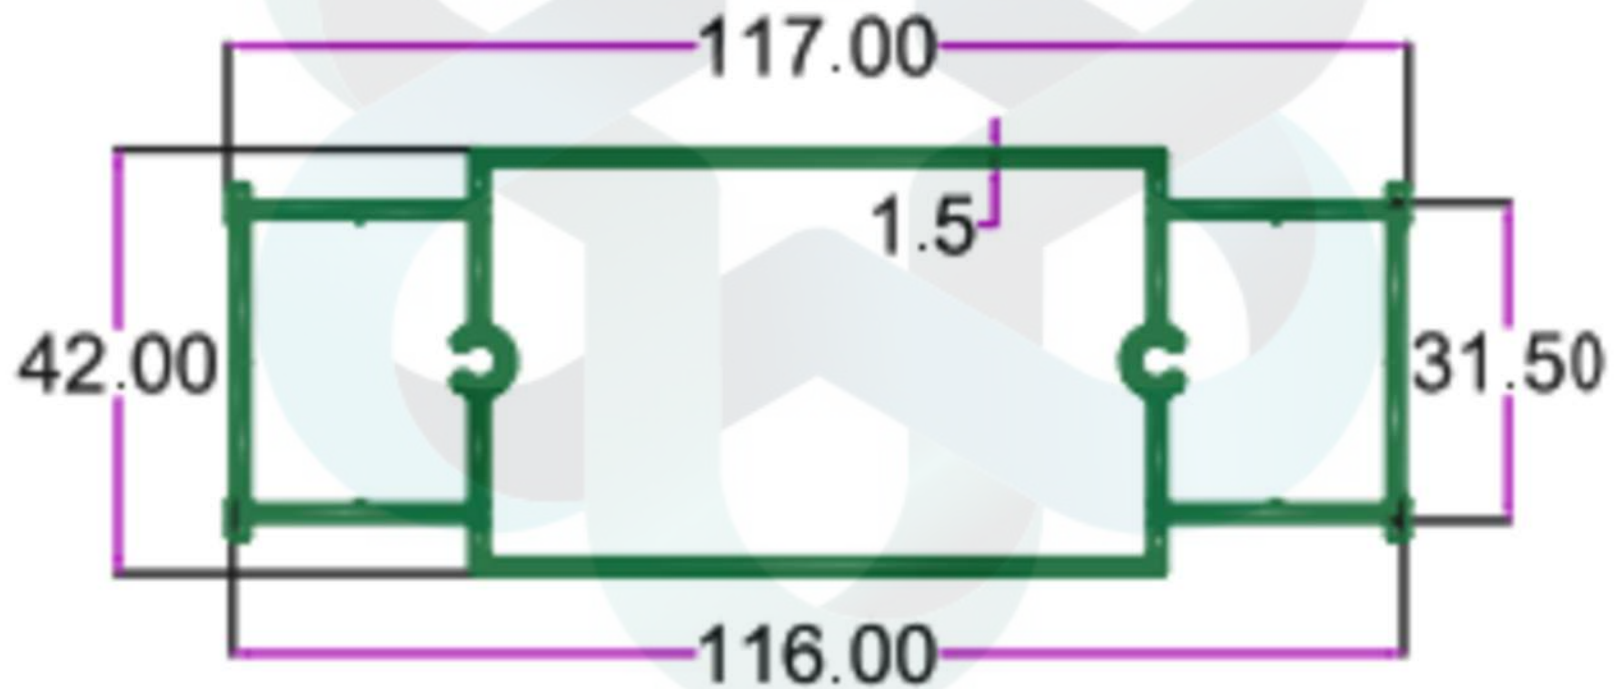

FURNITURE PROFILES

INTELLIGENT
ALUMINIUM
itswallpanel.com

SEC. NO. 3431

WT. 5.260 TO 6.640 KG/12'

itswallpanel.com

FURNITURE PROFILES

INTELLIGENT
ALUMINIUM
itswallpanel.com

INTELLIGENT
SEC. NO. 3436
WT. 6.040 TO 7.640 KG/12'