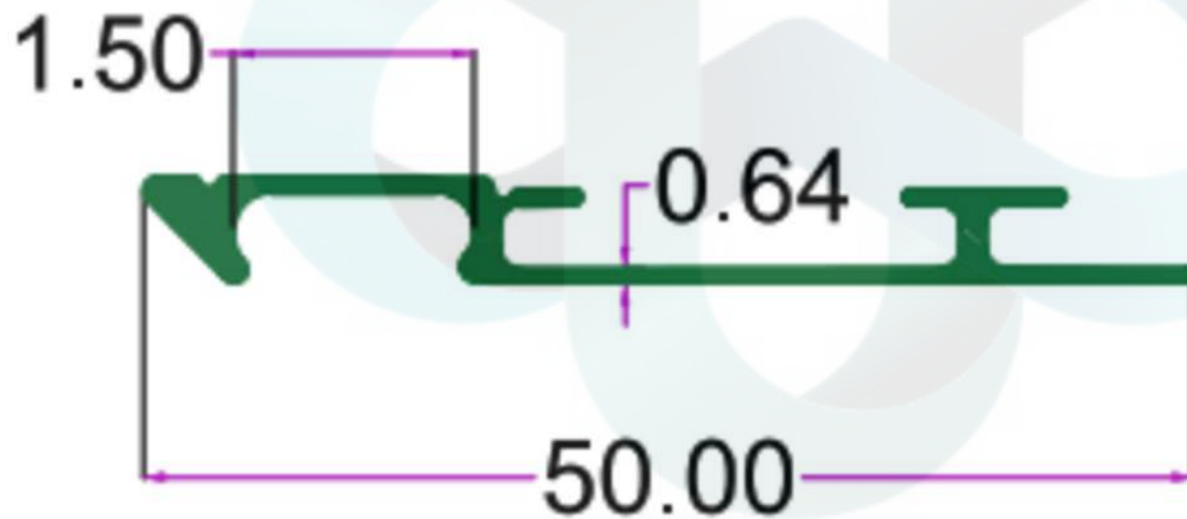

SEC.NO. 4646

WT. 0.620 TO 0.800 KG/12

itswallpanel.com