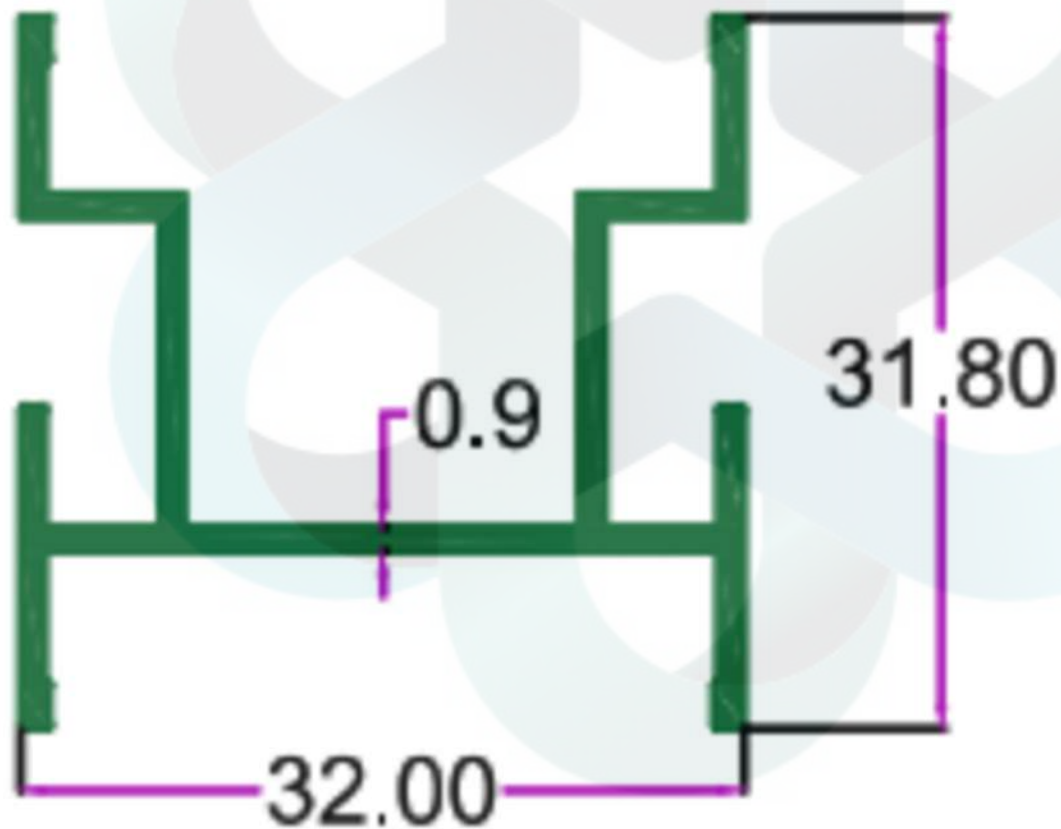

SEC. NO. 3803

WT. 1.100 TO 1.400 KG/12'

itswallpanel.com