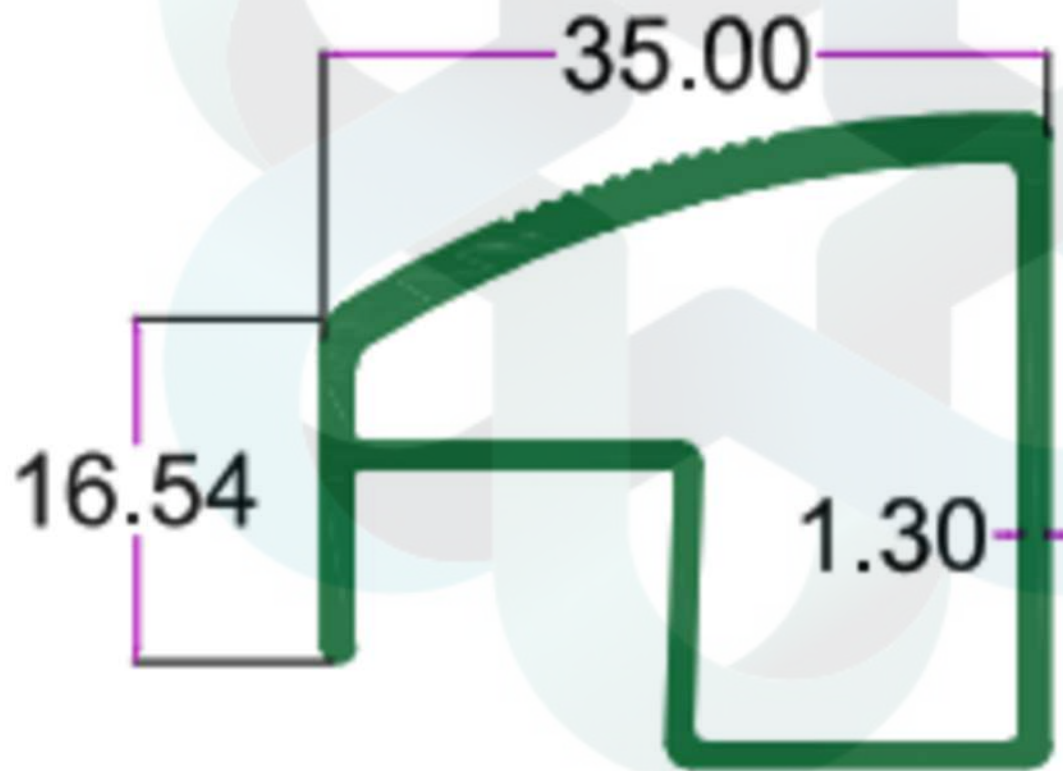

FURNITURE PROFILES

INTELLIGENT
ALUMINIUM
itswallpanel.com

SEC.NO. 4318

WT. 0.750 TO 0.950 KG/12'

itswallpanel.com

FURNITURE PROFILES

INTELLIGENT
ALUMINIUM
itswallpanel.com

SEC.NO. 4319