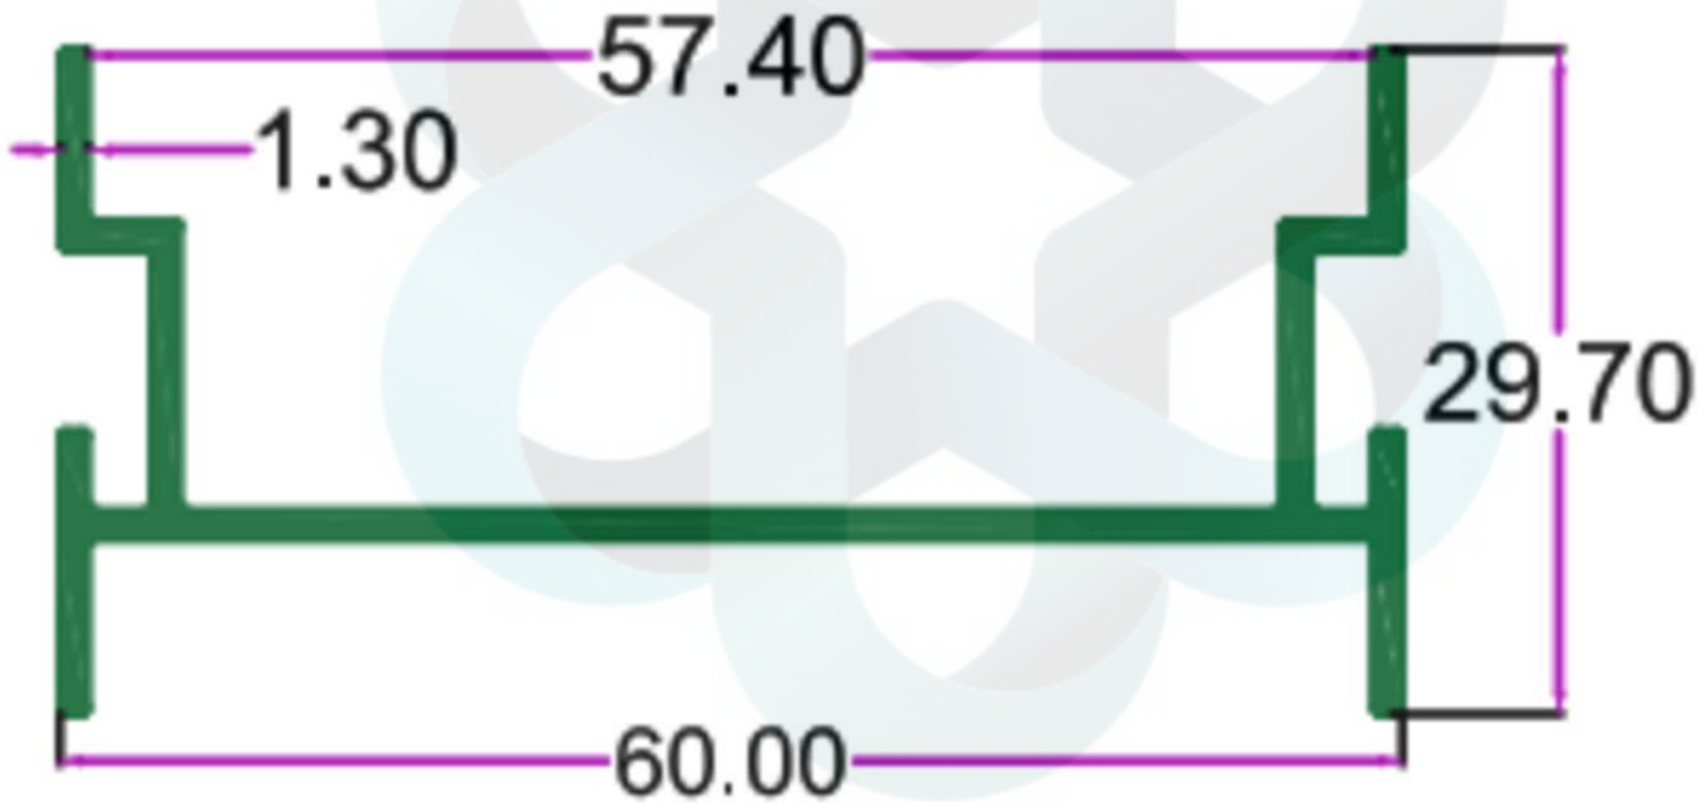

INTELLIGENT

SEC. NO. 3886

WT. 1.650 TO 2.00 KG/12'

itswallpanel.com