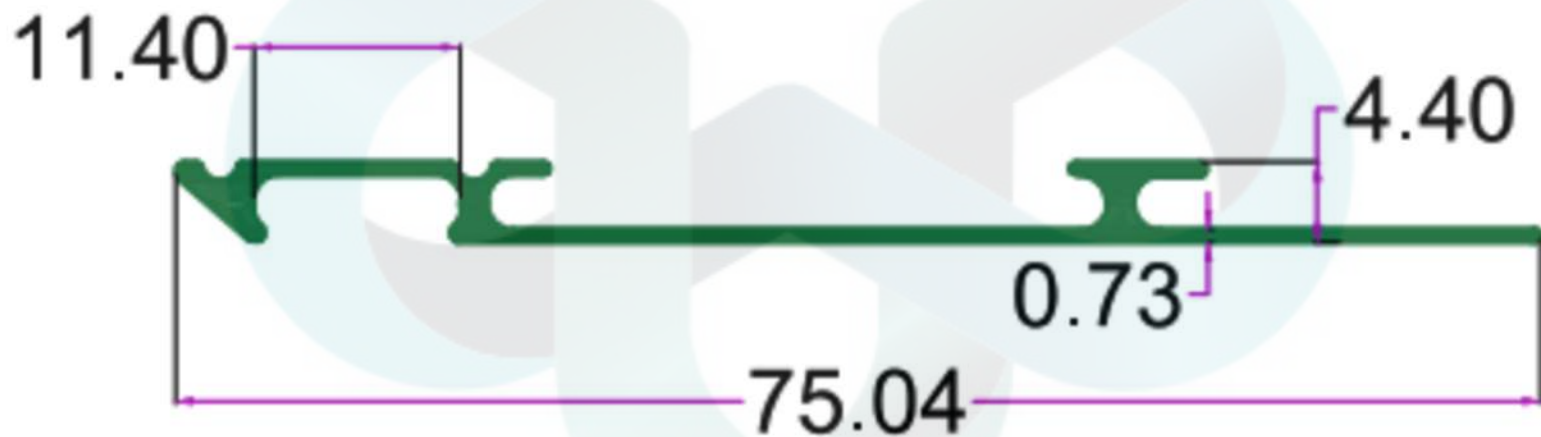

WT. 0.800 TO 0.900 KG/12'

itswallpanel.com

SKIRTING PROFILES

INTELLIGENT
ALUMINIUM
itswallpanel.com

SEC. NO. 2653

WT. 1.300 TO 1.450 KG/12'

itswallpanel.com

SKIRTING PROFILES

INTELLIGENT
ALUMINIUM
itswallpanel.com

SEC.NO. 4914

WT. 1.375 TO 1.575 KG/12'

INTELLIGENT
ALUMINIUM

itswallpanel.com

SKIRTING PROFILES

INTELLIGENT
ALUMINIUM
itswallpanel.com

SEC.NO. 4647