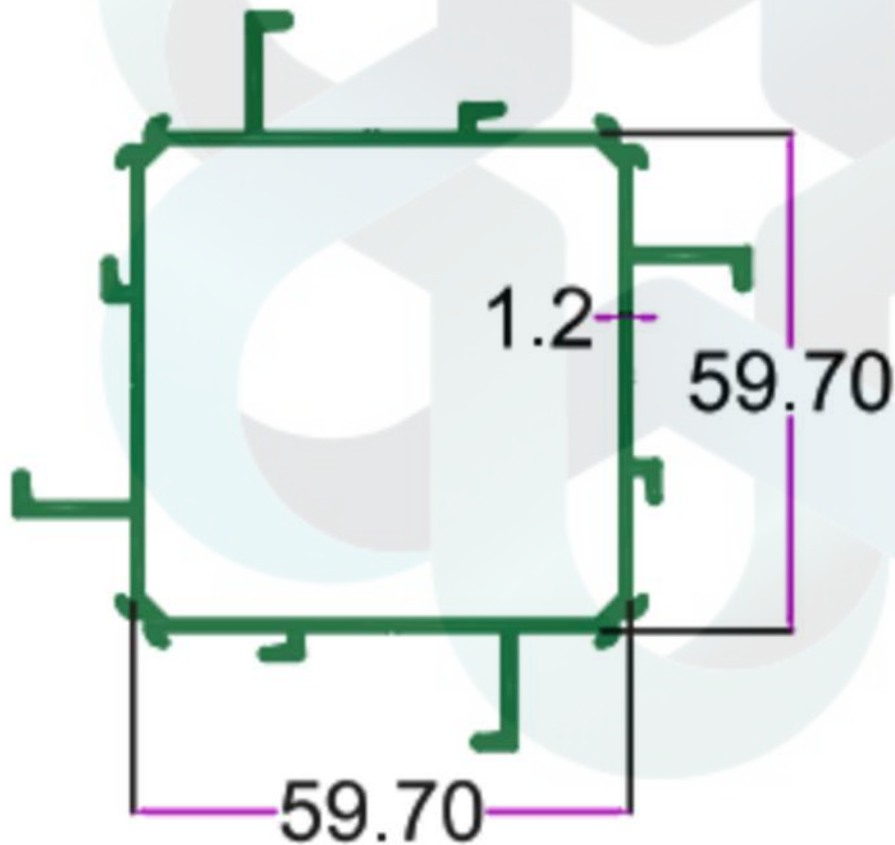

SEC. NO. 4047

WT. 3.200 TO 3.500 KG/12'

INTELLIGENT
ALUMINIUM

itswallpanel.com

FURNITURE PROFILES

INTELLIGENT
ALUMINIUM
itswallpanel.com

INTELLIGENT

SEC.NO. 4494

WT. 4.580 TO 4.750 KG/12'

itswallpanel.com

FURNITURE PROFILES

INTELLIGENT
ALUMINIUM
itswallpanel.com

SEC. NO. 3732

WT. 4.300 TO 4.775 KG/12'

itswallpanel.com

FURNITURE PROFILES