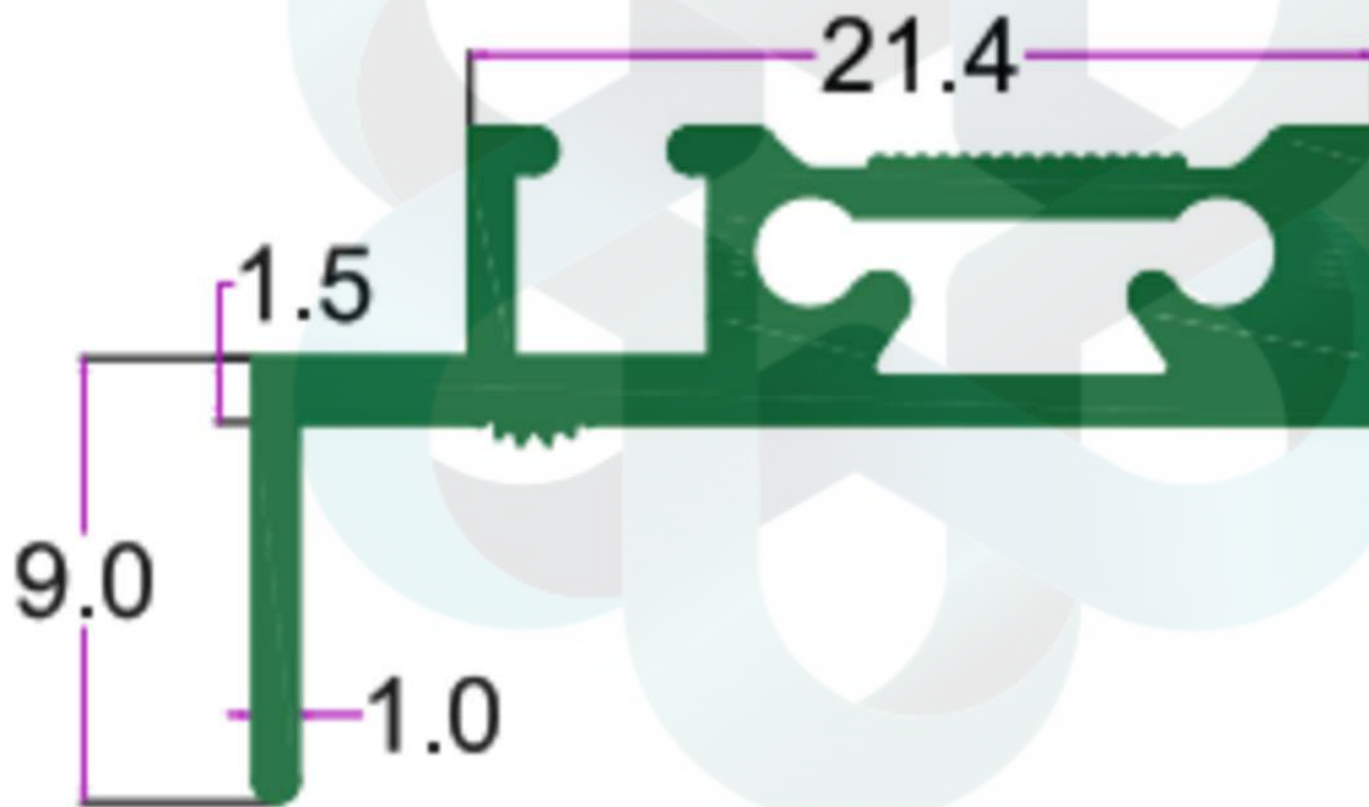

SEC. NO. 3429

WT. 0.860 TO 0.950 KG/12'

itswallpanel.com