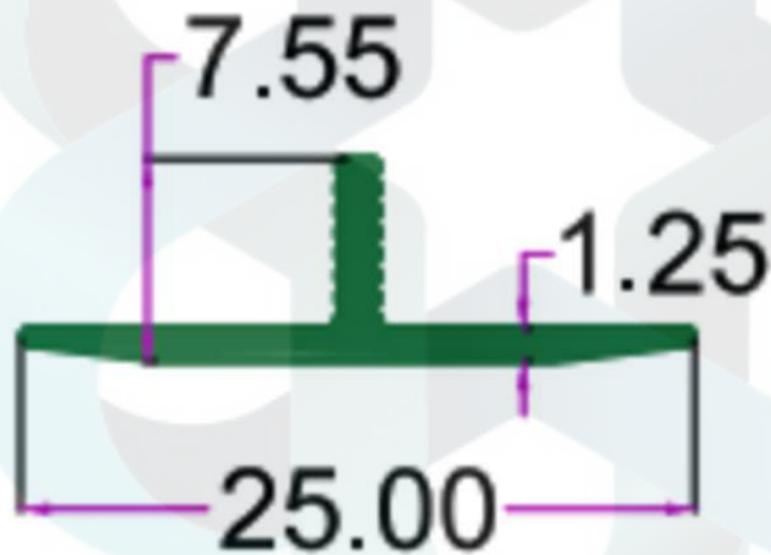

INTELLIGENT
ALUMINIUM
itswallpanel.com

SEC.NO. 4646

WT. 0.620 TO 0.800 KG/12

itswallpanel.com

SKIRTING PROFILES

INTELLIGENT
ALUMINIUM
itswallpanel.com

SEC. NO. 2655

WT. 0.470 TO 0.600 KG/12'

itswallpanel.com

SKIRTING PROFILES

INTELLIGENT
ALUMINIUM
itswallpanel.com

SEC. NO. 3827

WT. 0.800 TO 0.900 KG/12'

itswallpanel.com

SKIRTING PROFILES

INTELLIGENT
ALUMINIUM
itswallpanel.com