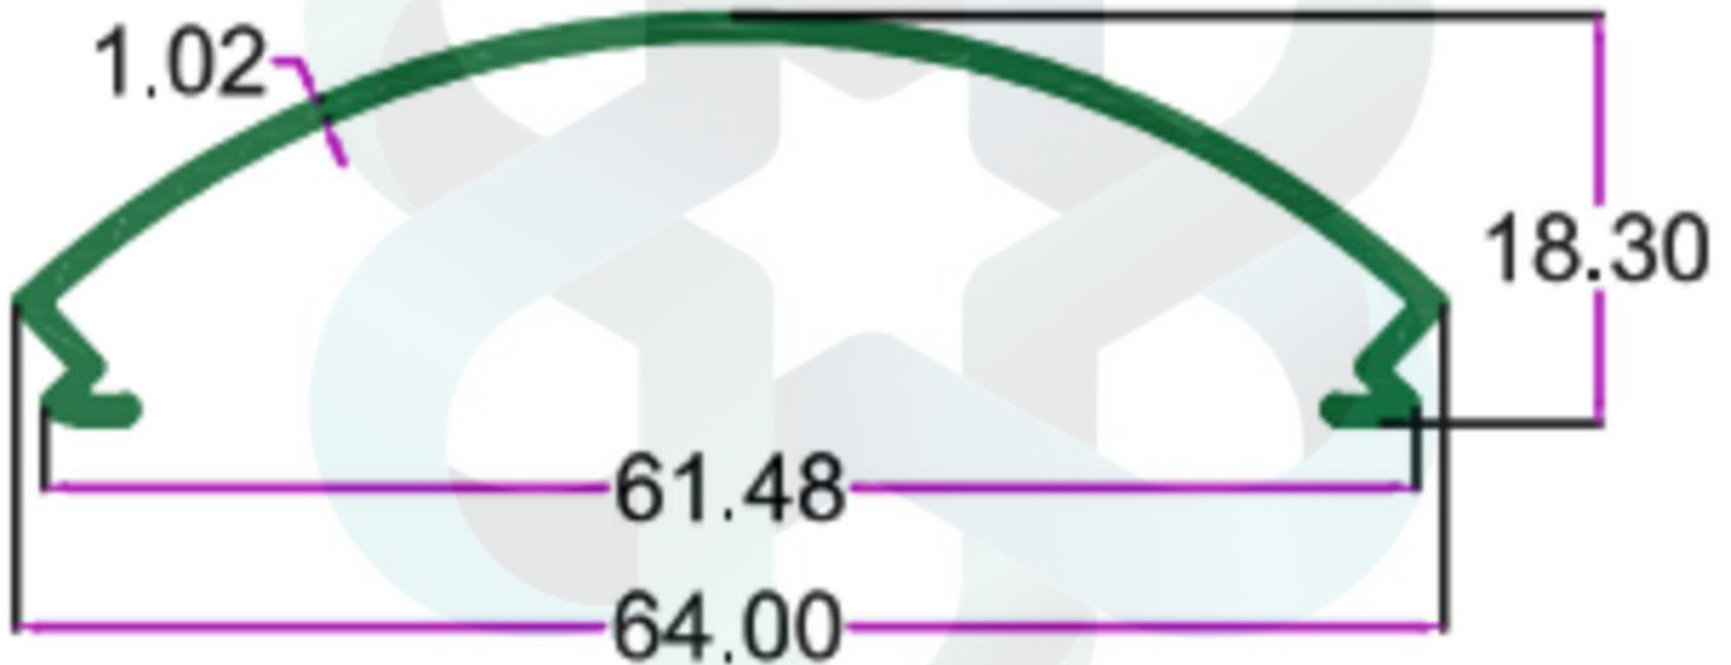

SEC. NO. 3851

WT. 0.900 TO 1.200 KG/12'

itswallpanel.com