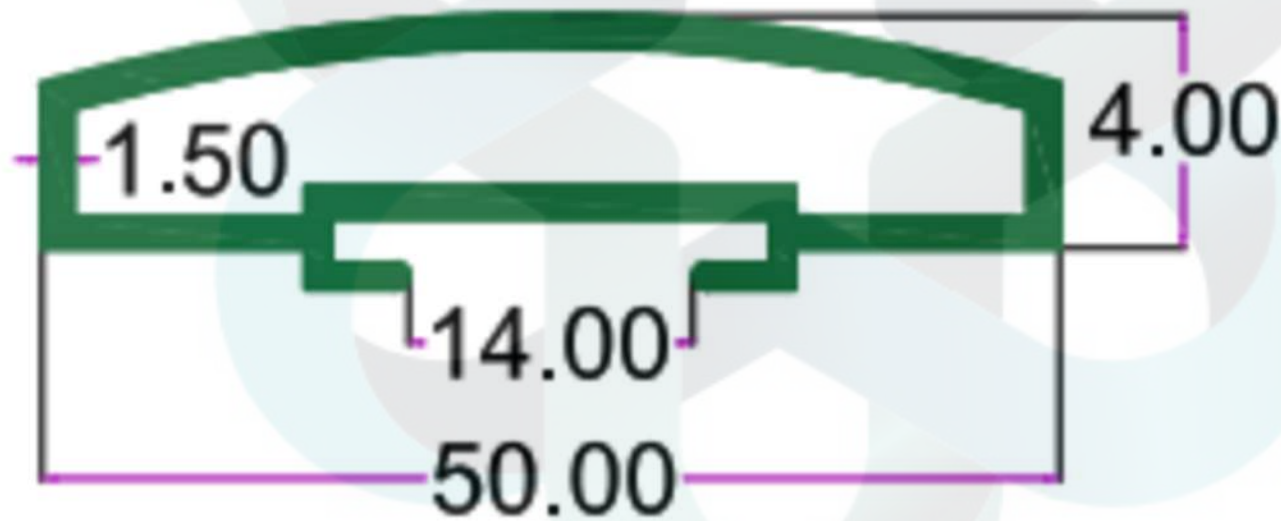

FURNITURE PROFILES

INTELLIGENT
ALUMINIUM
itswallpanel.com

SEC. NO. 3738

WT. 2.100 TO 2.300 KG/12'

itswallpanel.com

FURNITURE PROFILES

INTELLIGENT
ALUMINIUM
itswallpanel.com

SEC. NO. 3417