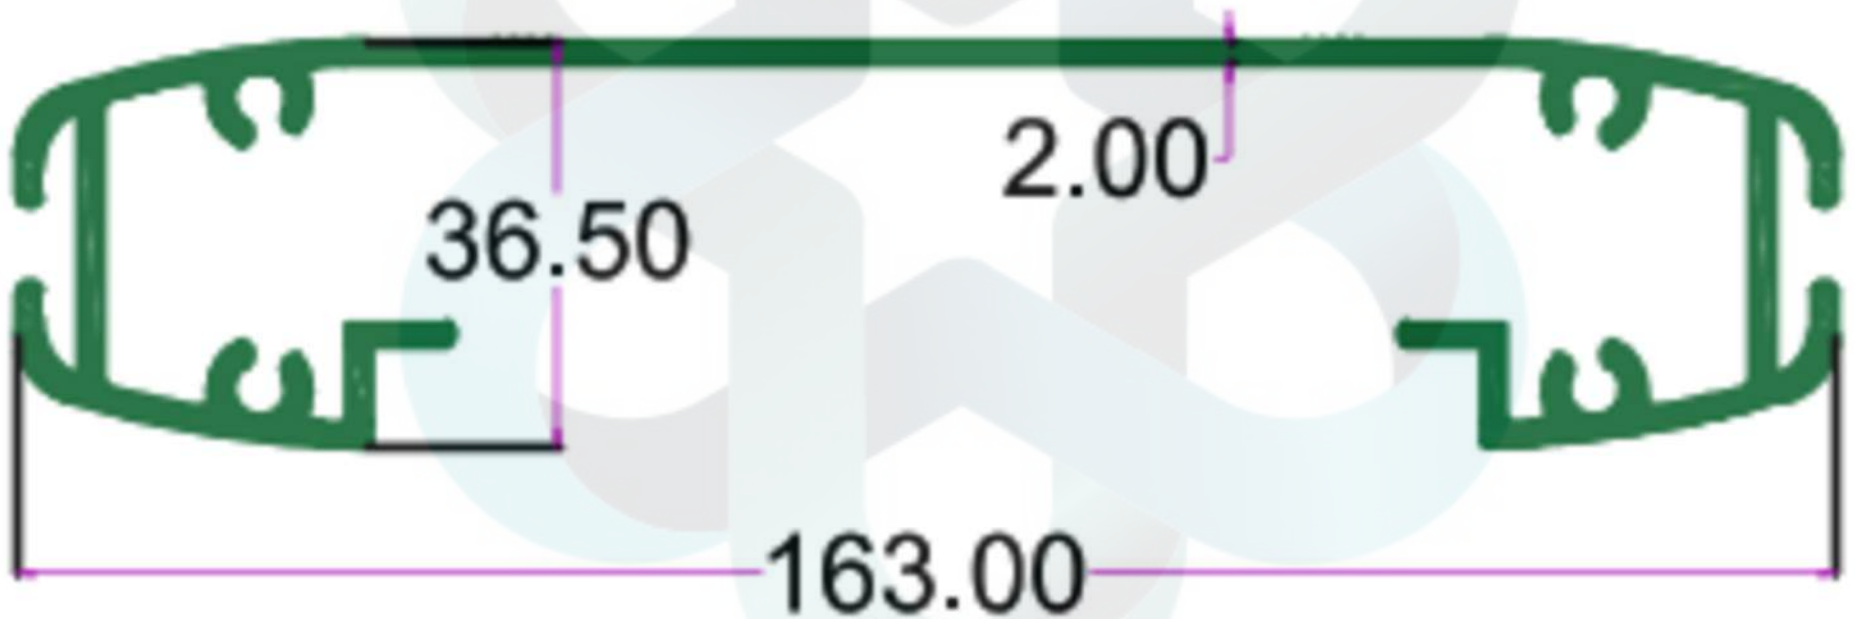

FURNITURE PROFILES

INTELLIGENT
ALUMINIUM
itswallpanel.com

SEC. NO. 3881

WT. 4.80 TO 5.100 KG/12'

itswallpanel.com

FURNITURE PROFILES

INTELLIGENT
ALUMINIUM
itswallpanel.com

SEC. NO. 3908