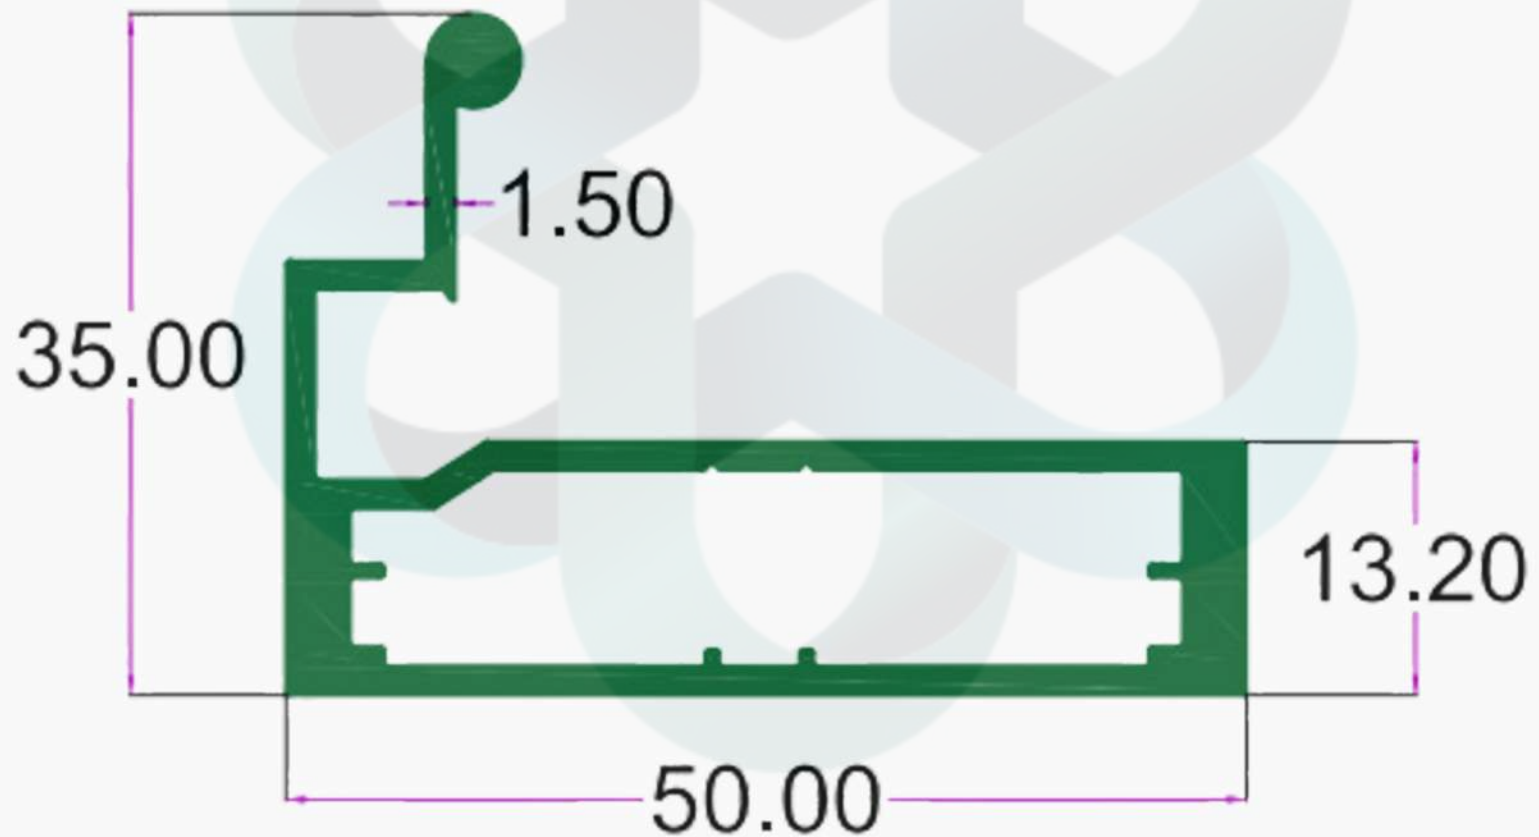

SEC. NO. 3955

WT. 2.750 TO 3.00 KG/12'