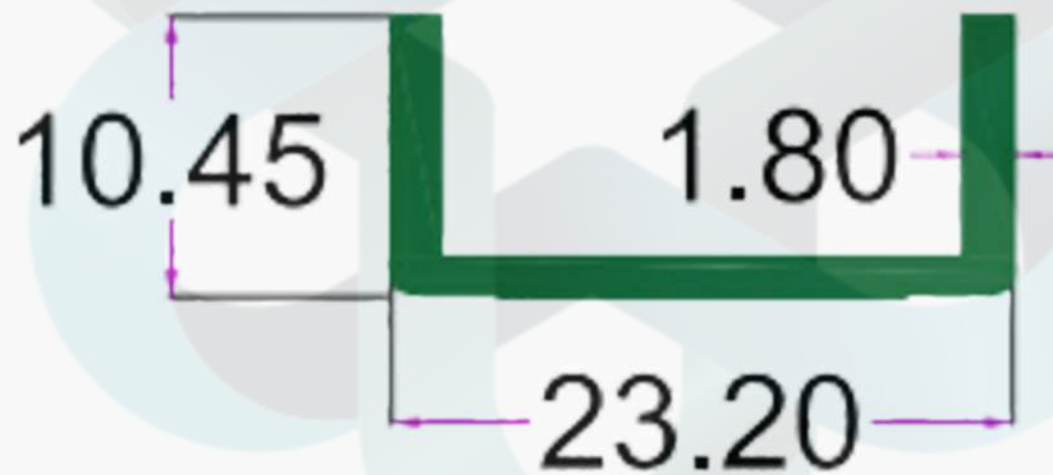

SEC. NO. 3766

WT. 0.600 TO 0.800 KG/12'

ALUMINIUM

itswallpanel.com