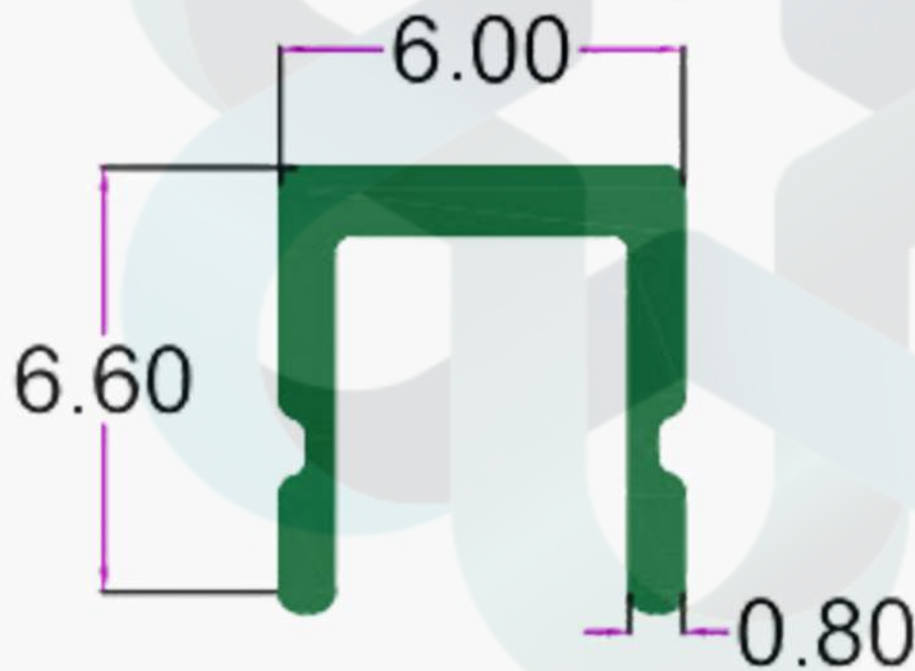

SEC.NO. 4316

WT. 0.120 TO 0.150 KG/12'

INTELLIGENT
ALUMINIUM

itswallpanel.com