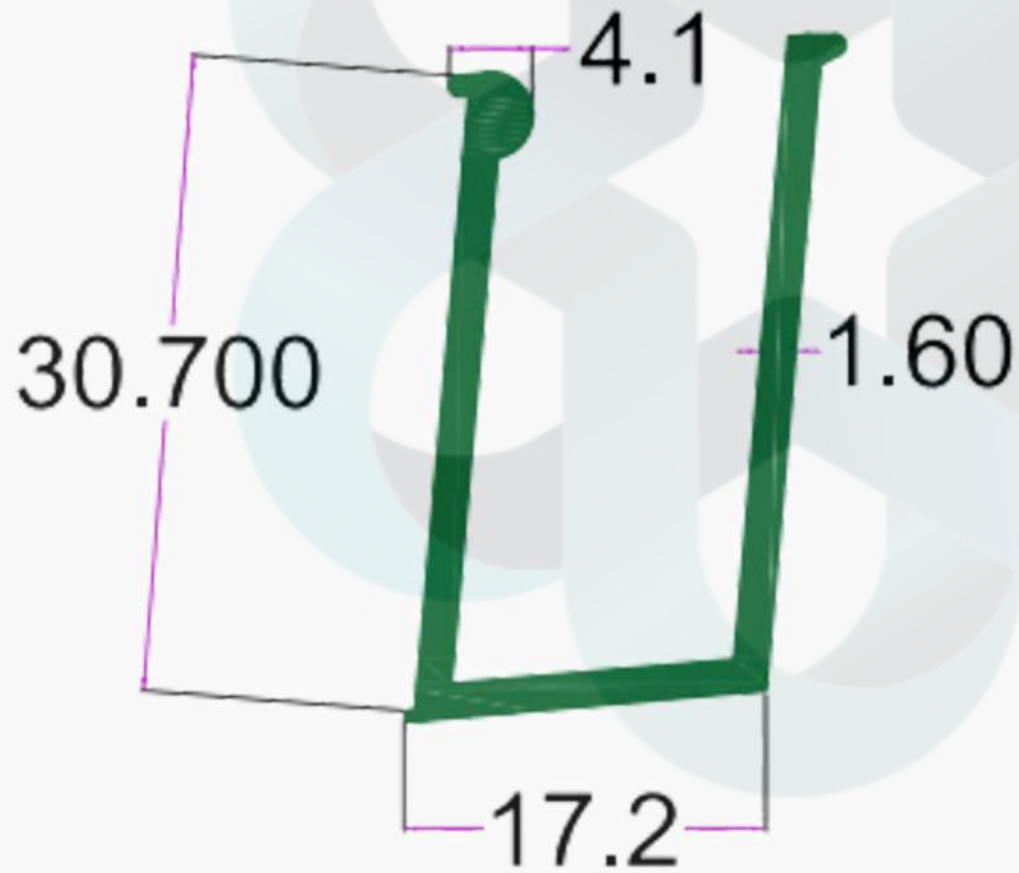

SEC. NO. 3258

WT. 1.200 TO 1.400 KG/12'

itswallpanel.com