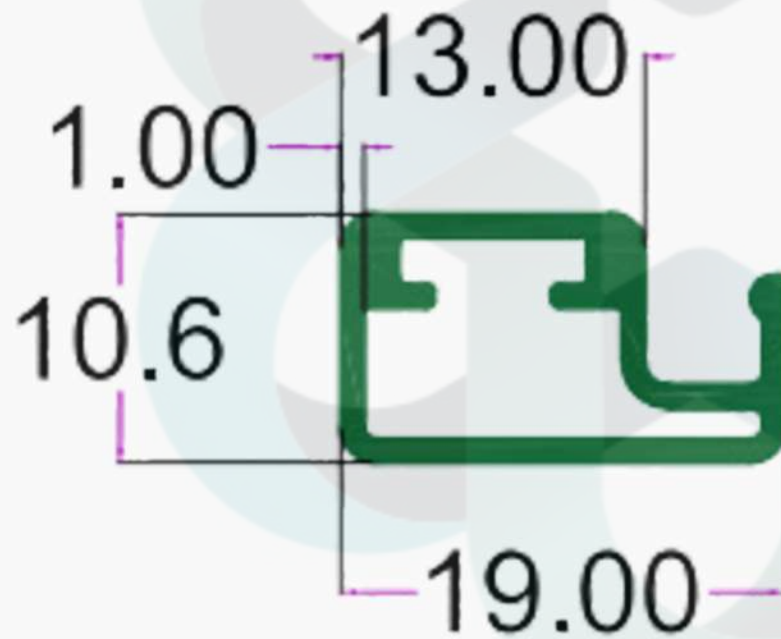

SEC. NO. 3739

WT. 0.630 TO 0.770 KG/12'

ALUMINIUM

itswallpanel.com