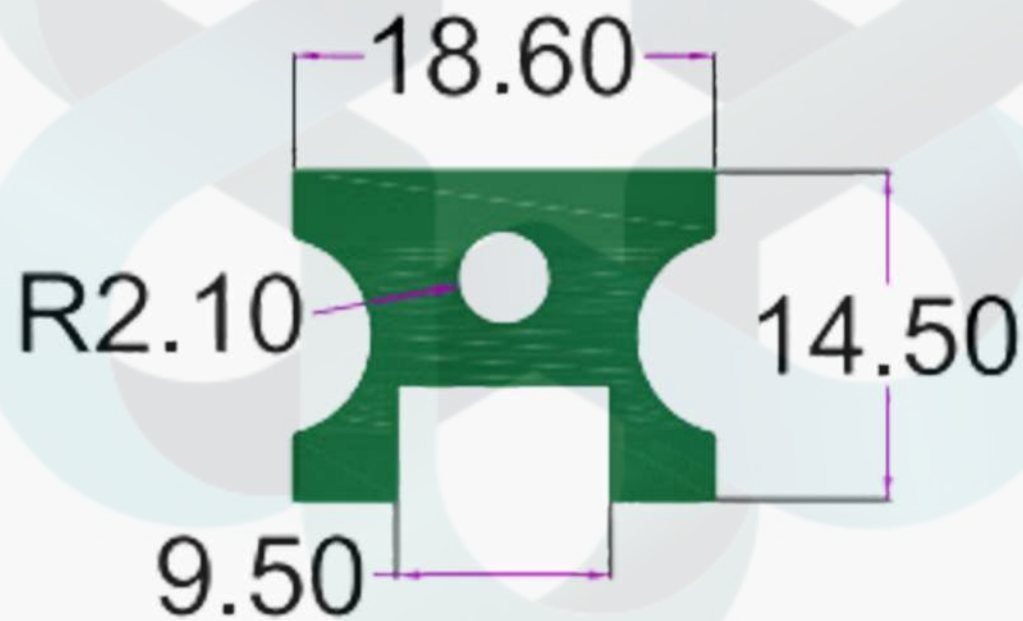

SEC. NO. 3767

WT. 1.500 TO 1.700 KG/12'