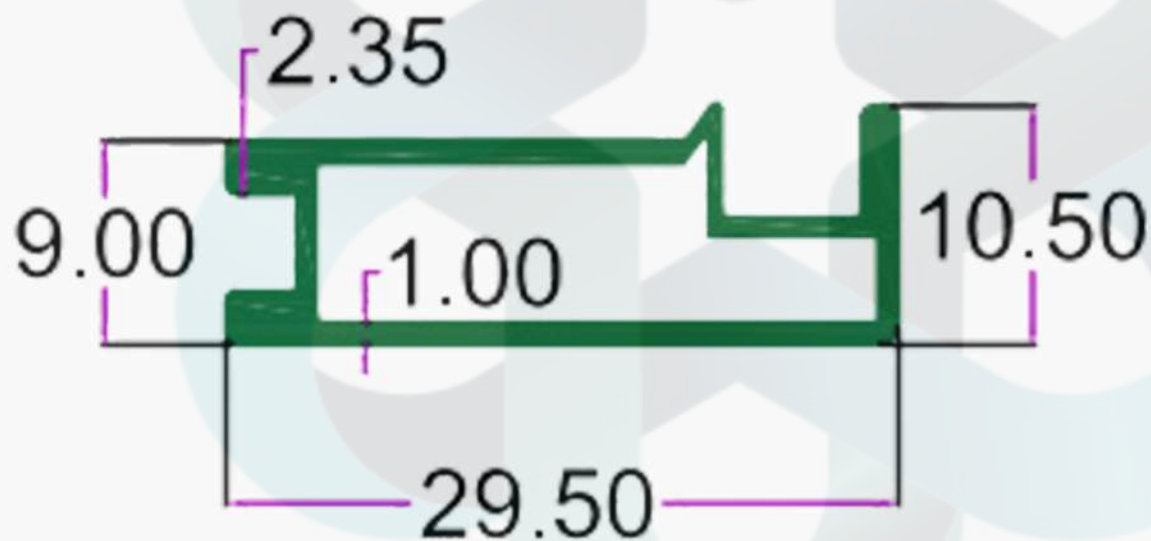

SEC.NO. 4317

WT. 0.800 TO 0.980 KG/12'

ALUMINIUM

itswallpanel.com