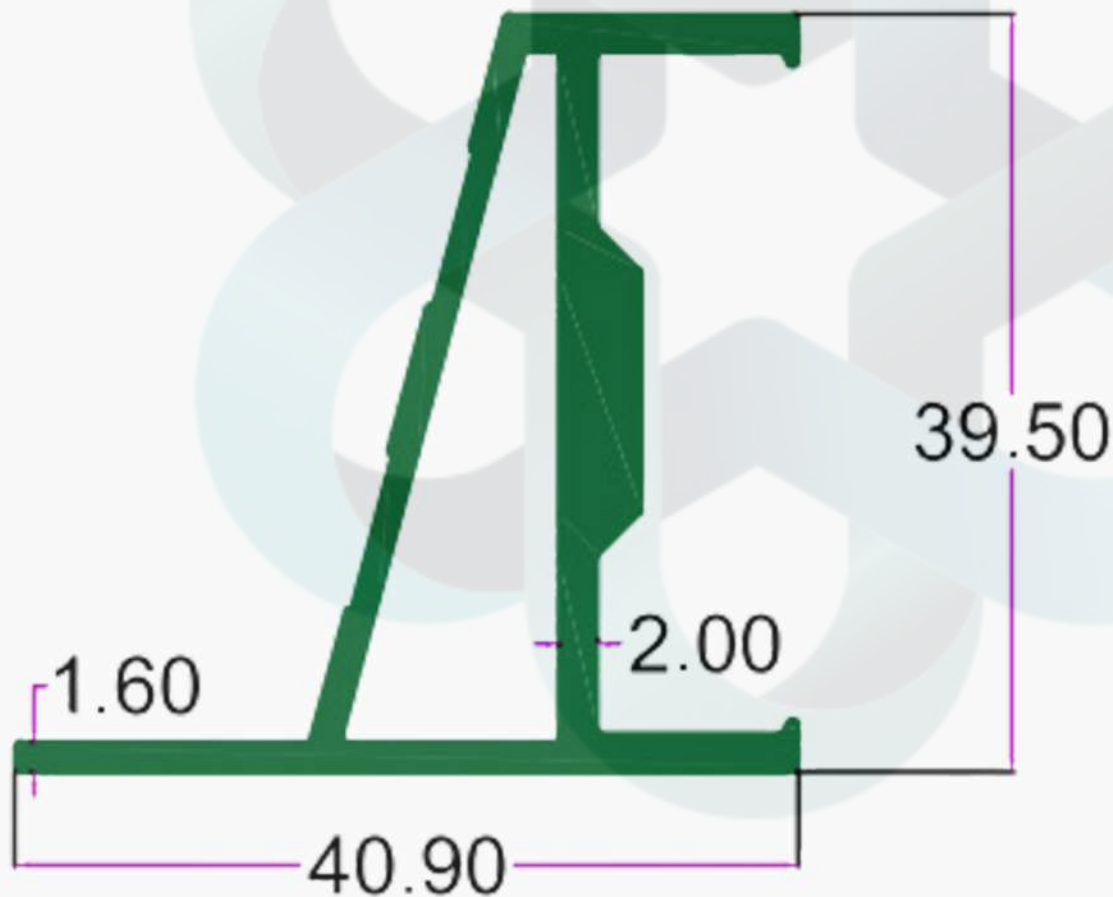

SEC.NO. 4435

WT. 2.580 TO 2.750 KG/12'