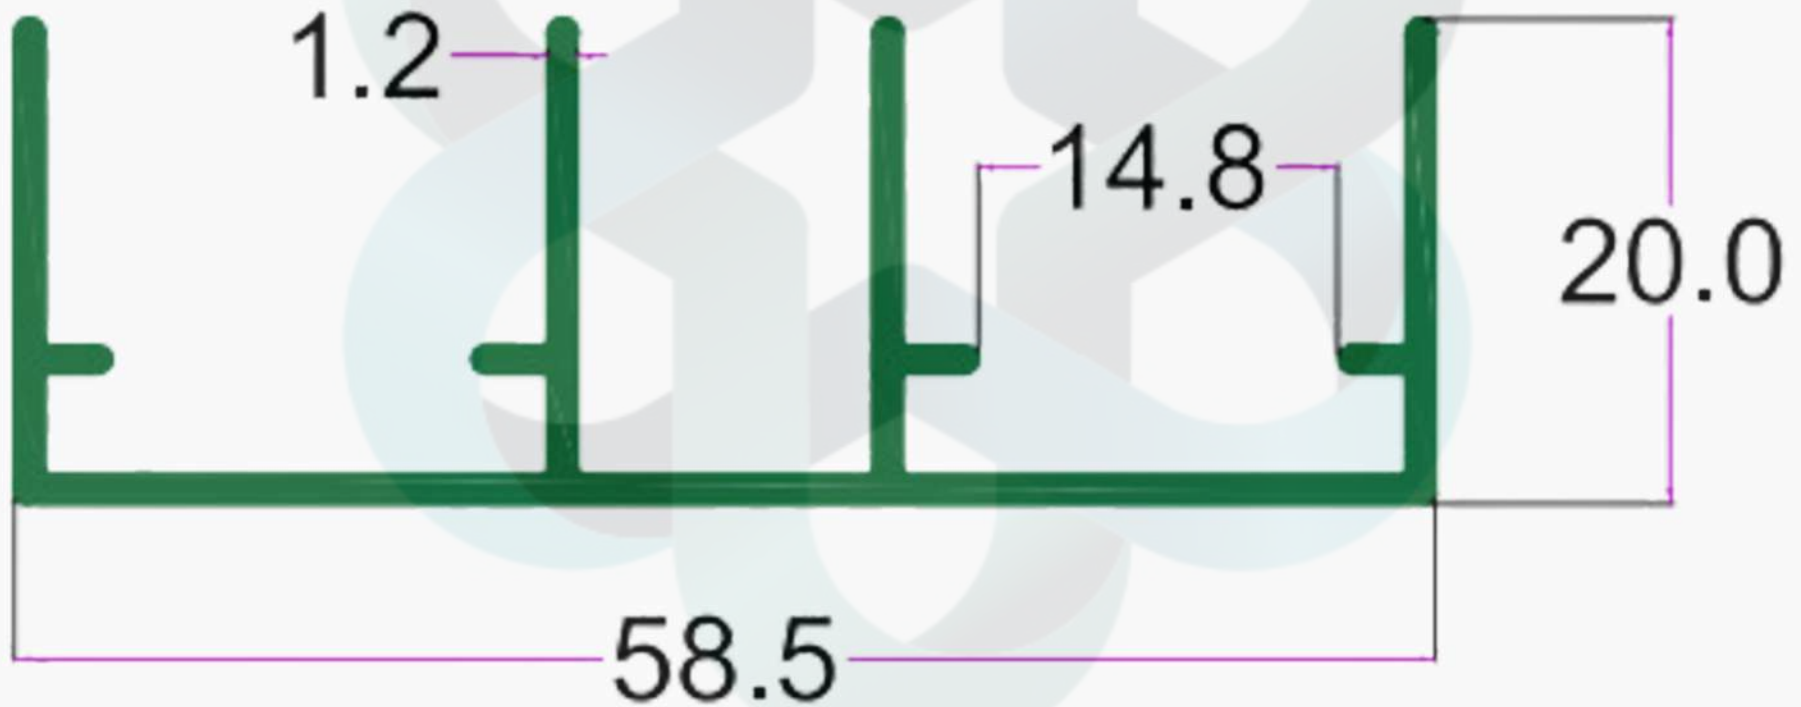

SEC. No. 3173

WT. 1.700 TO 1.900 KG/12'