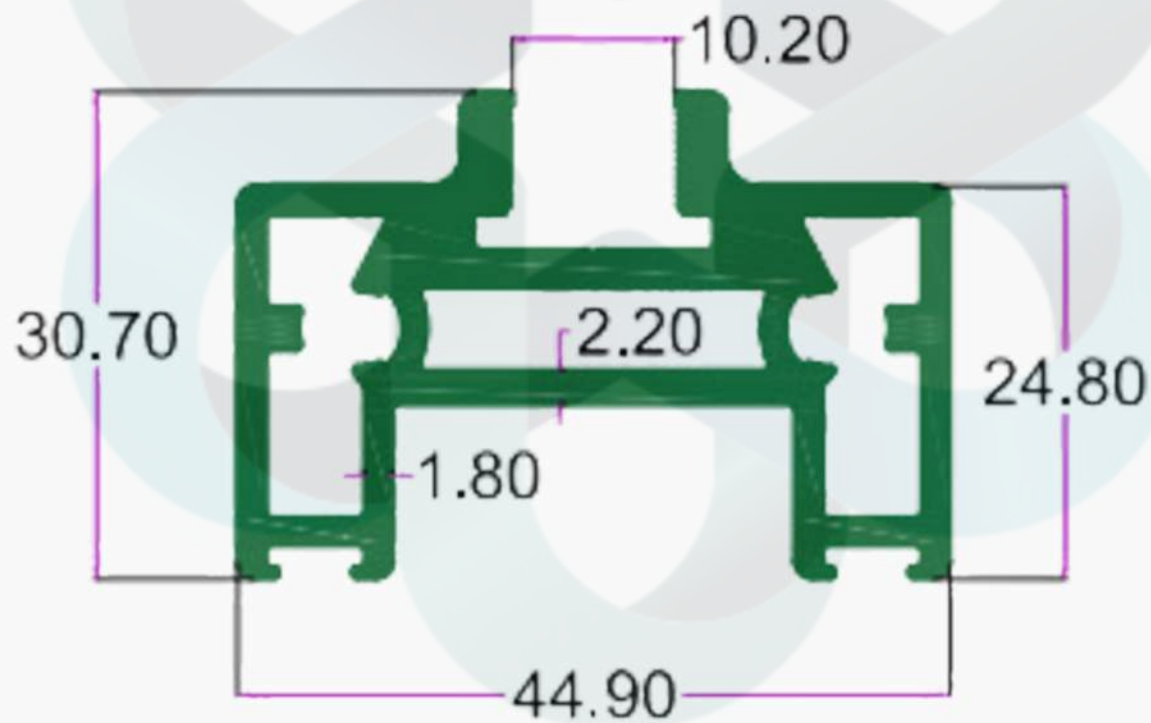

# KITCHEN PROFILES

INTELLIGENT  
ALUMINIUM  
itswallpanel.com

SEC.NO. 4597

WT. 5.930 TO 6.200 KG/12'

itswallpanel.com

# KITCHEN PROFILES

INTELLIGENT  
ALUMINIUM  
itswallpanel.com

SEC.NO. 4447

WT. 4.450 TO 4.650 KG/12'

# KITCHEN PROFILES

INTELLIGENT  
ALUMINIUM  
itswallpanel.com

INTELLIGENT  
SEC.NO. 4601  
WT. 4.330 TO 4.520 KG/12'

itswallpanel.com