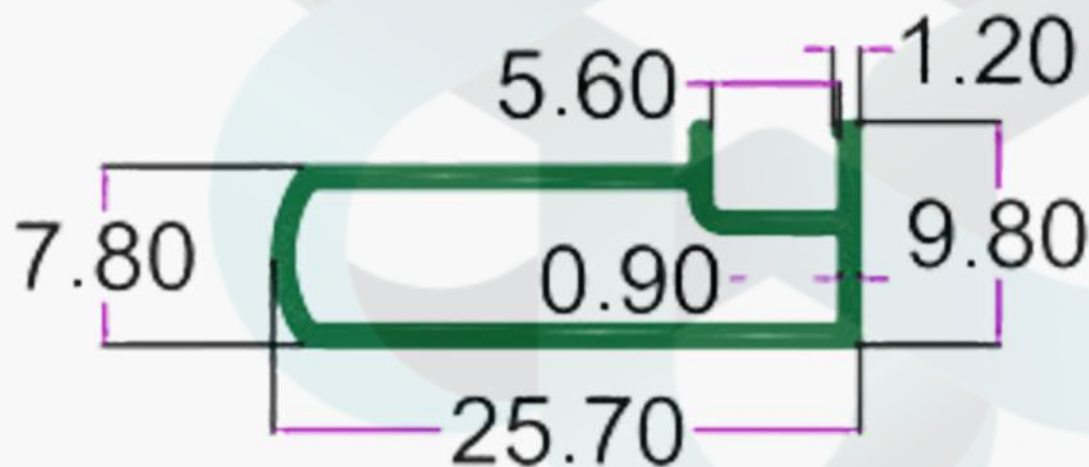

SEC.NO. 4439

WT. 0.600 TO 0.750 KG/12'

ALUMINIUM

itswallpanel.com