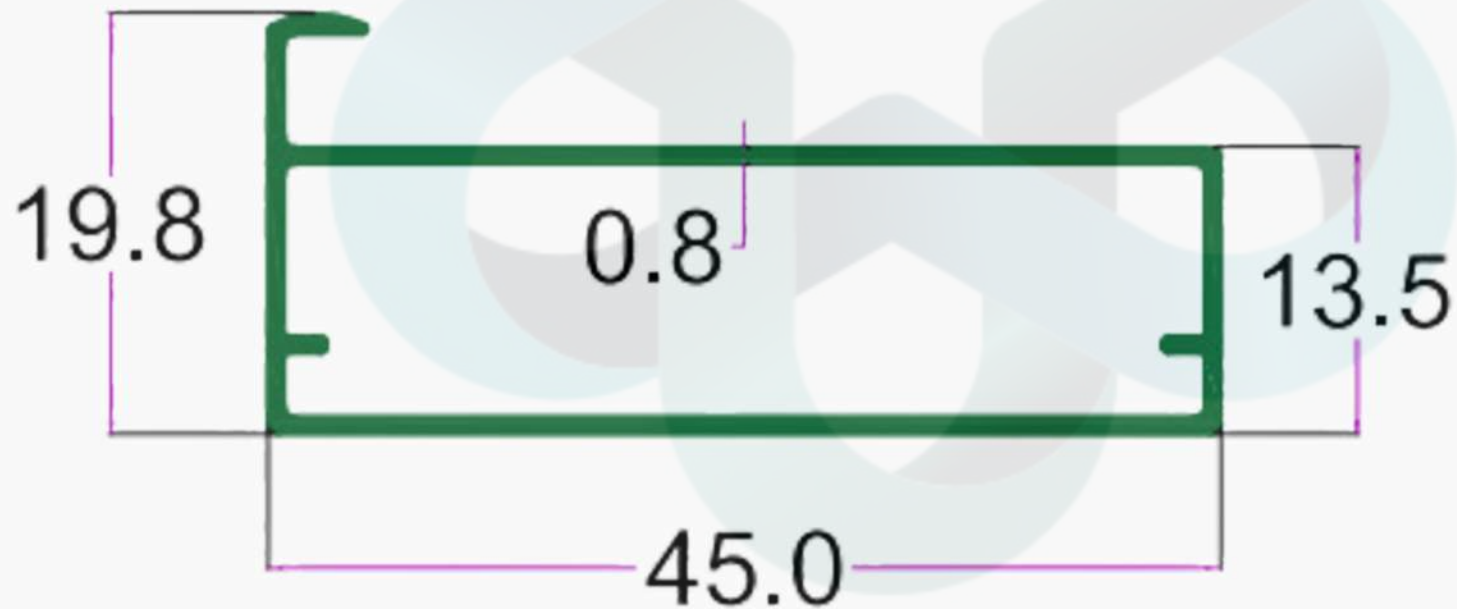

SEC. NO. 3236

WT. 3.500 TO 3.900 KG/12'