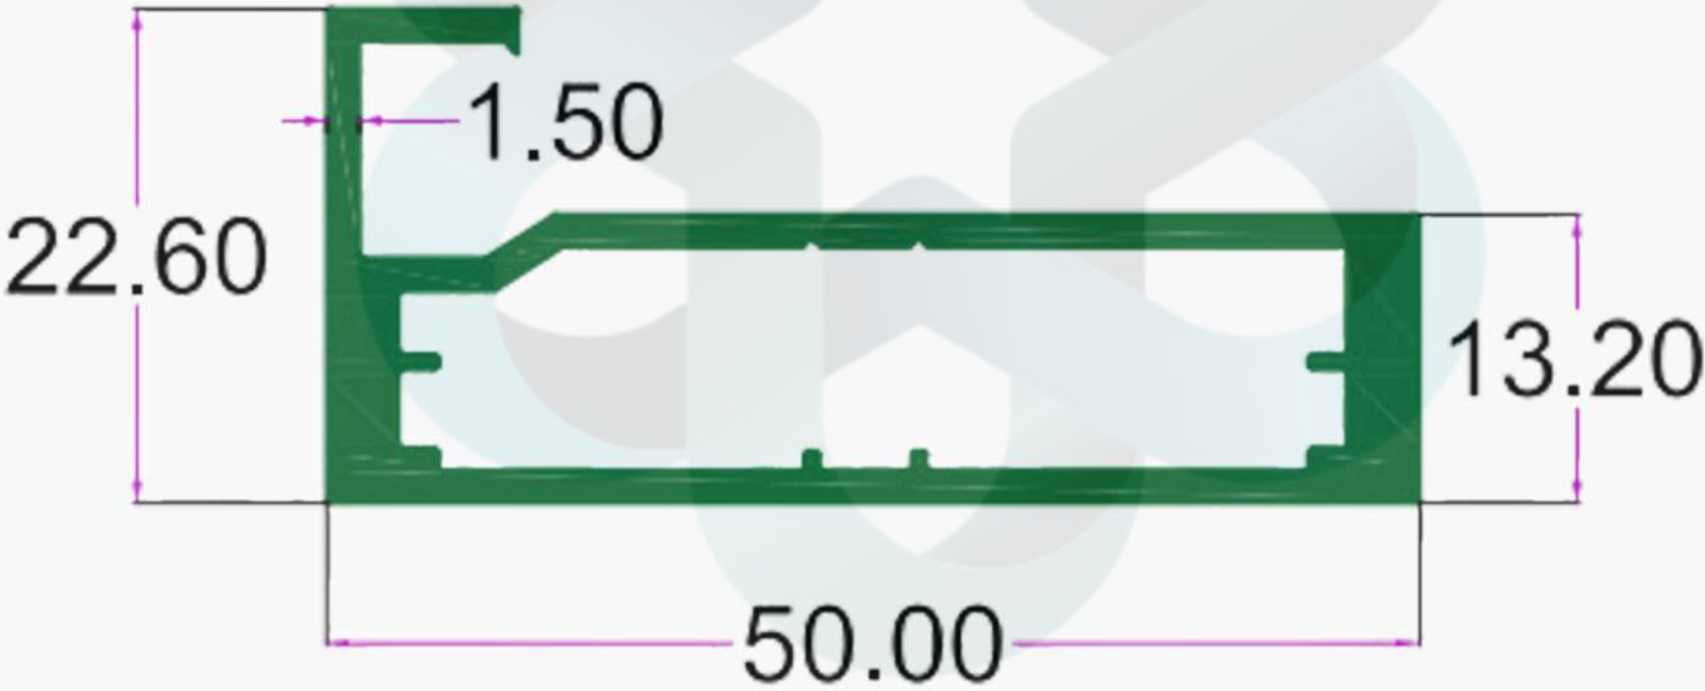

SEC. NO. 3956
WT. 2.400 TO 2.700 KG/12'