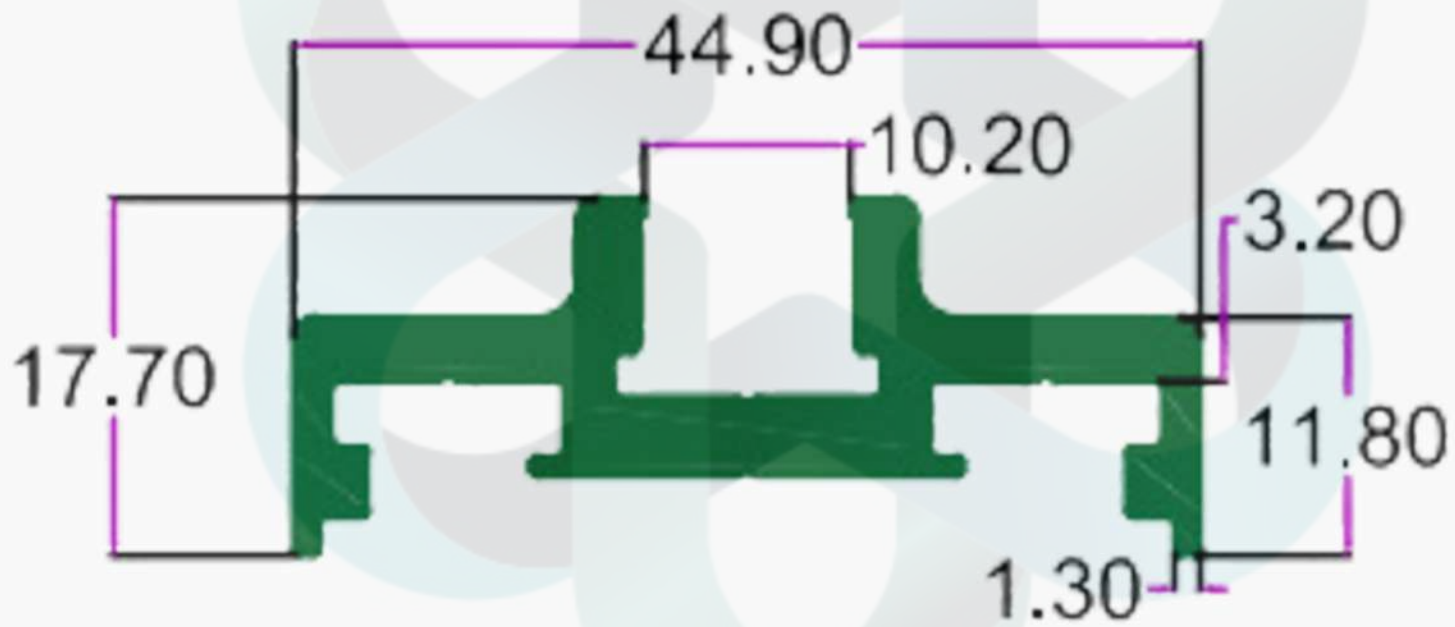

# KITCHEN PROFILES

INTELLIGENT  
ALUMINIUM  
itswallpanel.com

SEC.NO. 4446

WT. 0.260 TO 0.350 KG/12'

itswallpanel.com

# KITCHEN PROFILES

INTELLIGENT  
ALUMINIUM  
itswallpanel.com

SEC.NO. 4599

WT. 2.600 TO 2.800 KG/12'