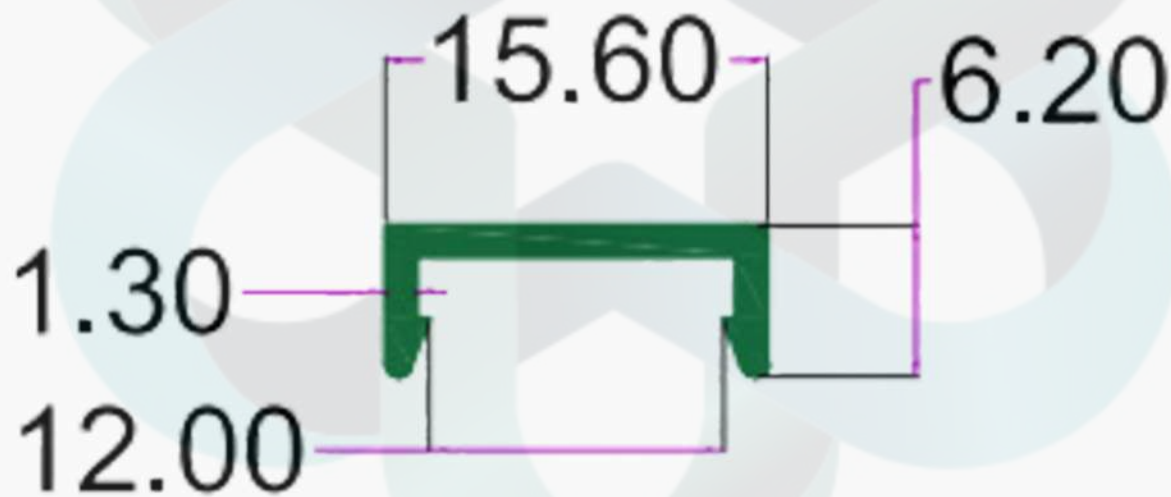

SEC. NO. 3917

WT. 0.300 TO 0.400 KG/12'

INTELLIGENT
ALUMINIUM

itswallpanel.com