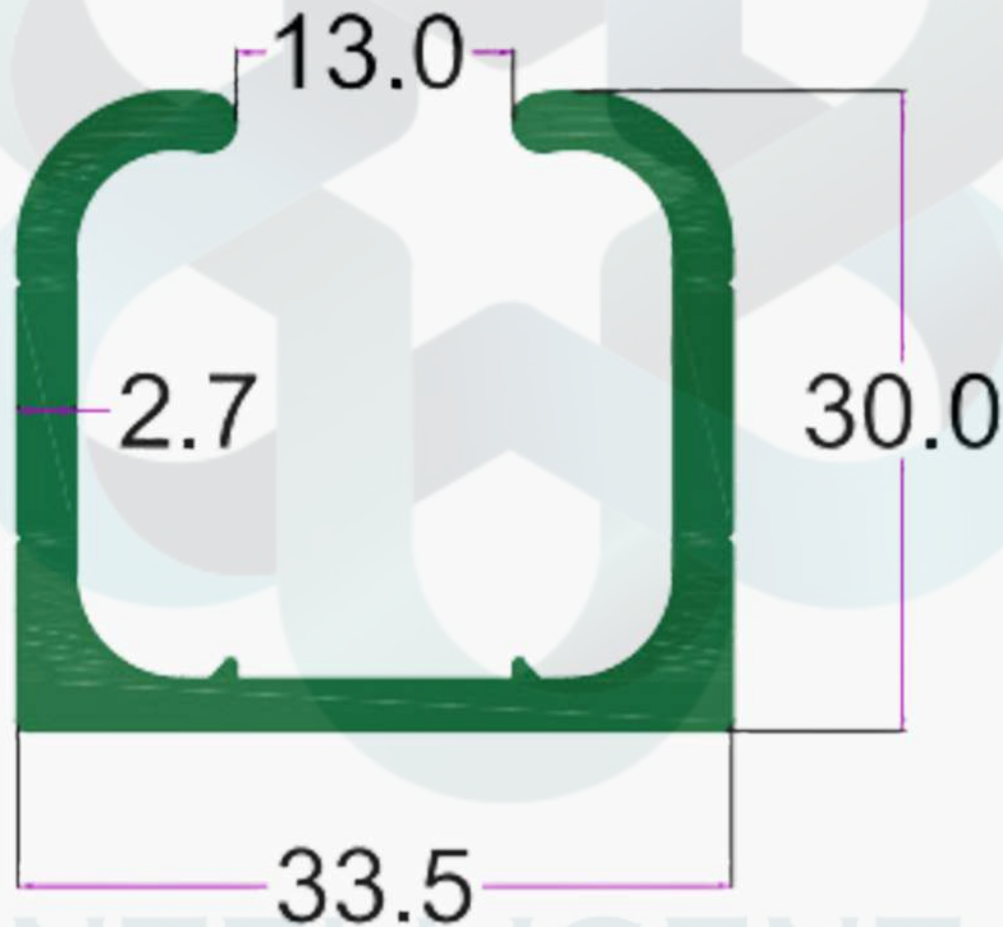

SEC. No. 3175

WT. 2.600 TO 2.800 KG/12'