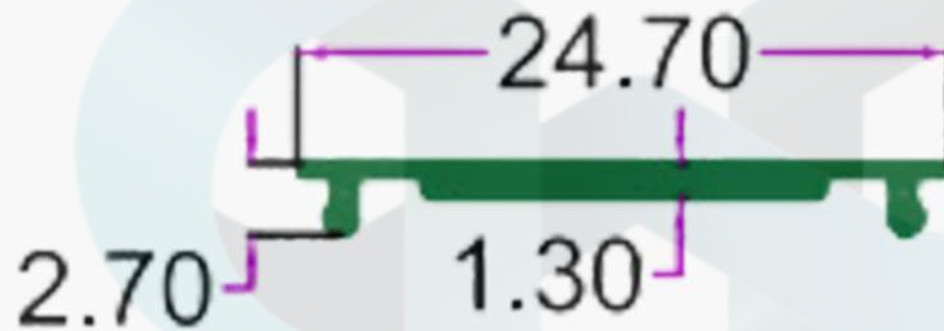

SEC.NO. 4446

WT. 0.260 TO 0.350 KG/12'

itswallpanel.com