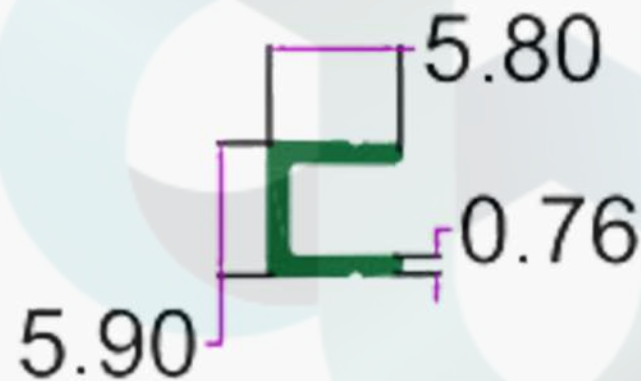

SEC.NO. 4718

WT. 0.100 TO 0.200 KG/12'

INTELLIGENT
ALUMINIUM

itswallpanel.com