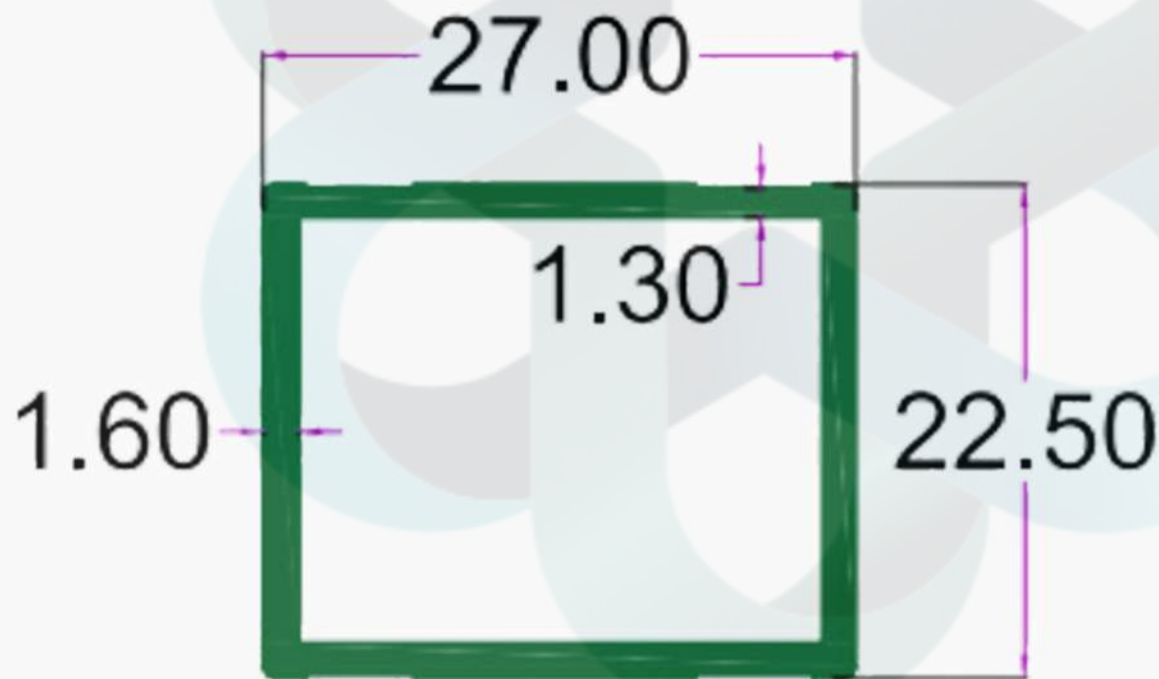

SEC. NO. 3765

WT. 1.300 TO 1.700 KG/12'

INTELLIGENT
ALUMINIUM

itswallpanel.com