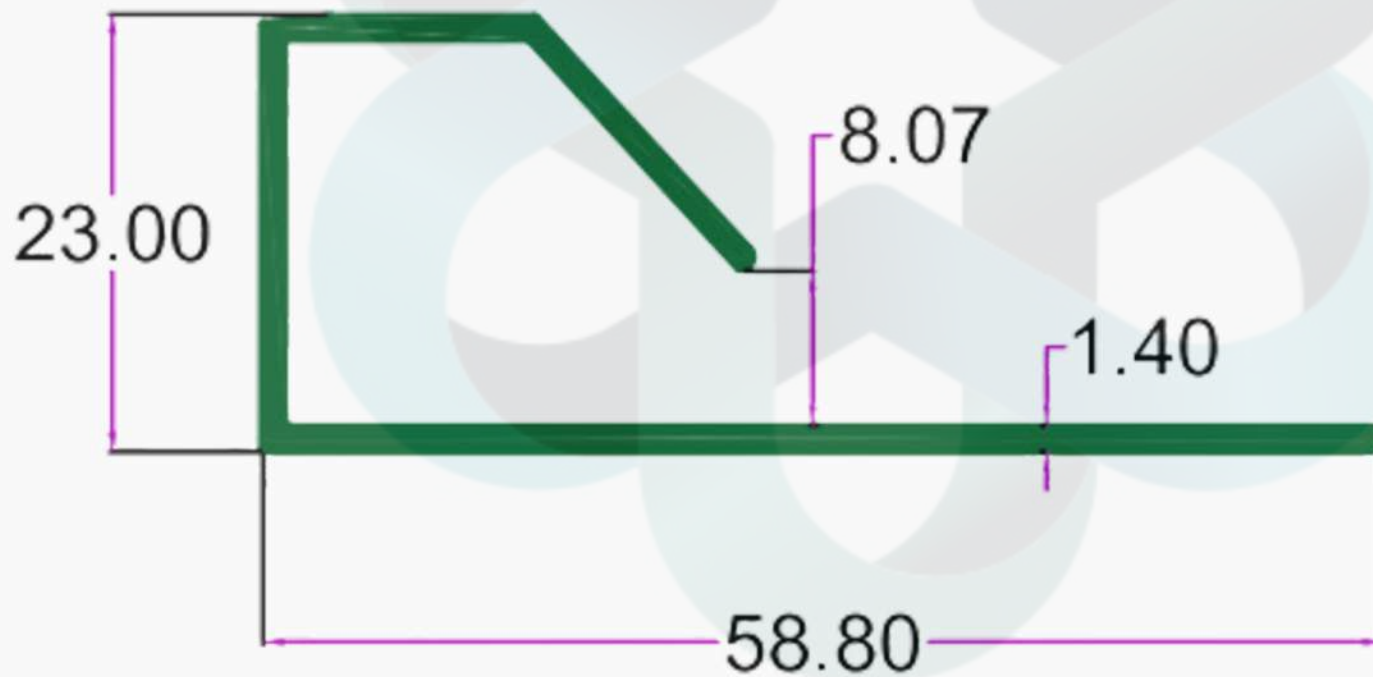

SEC. NO. 3941

WT. 1.500 TO 1.700 KG/12'