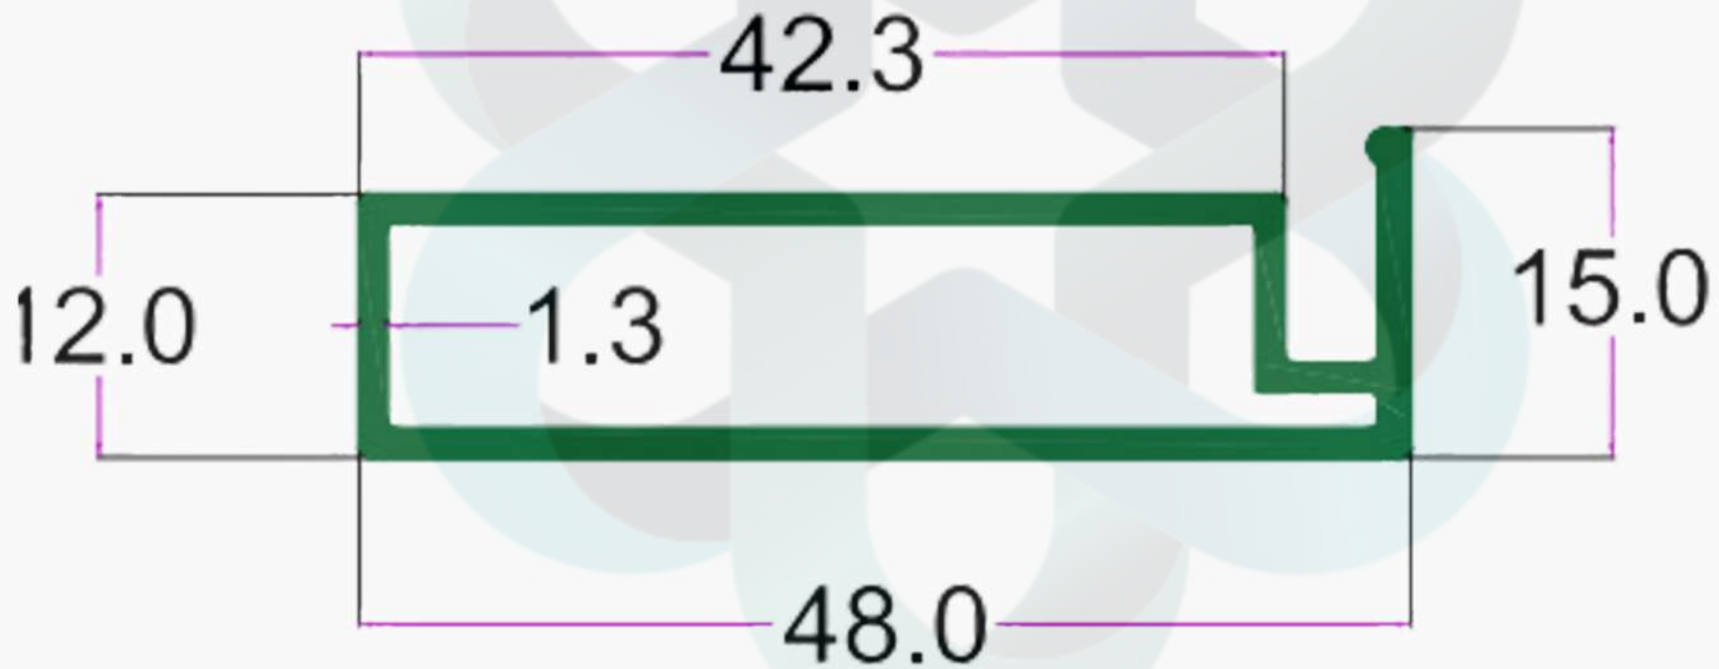

SEC. NO. 3257

WT. 1.650 TO 1.950 KG/12'

INTELLIGENT
ALUMINIUM

itswallpanel.com