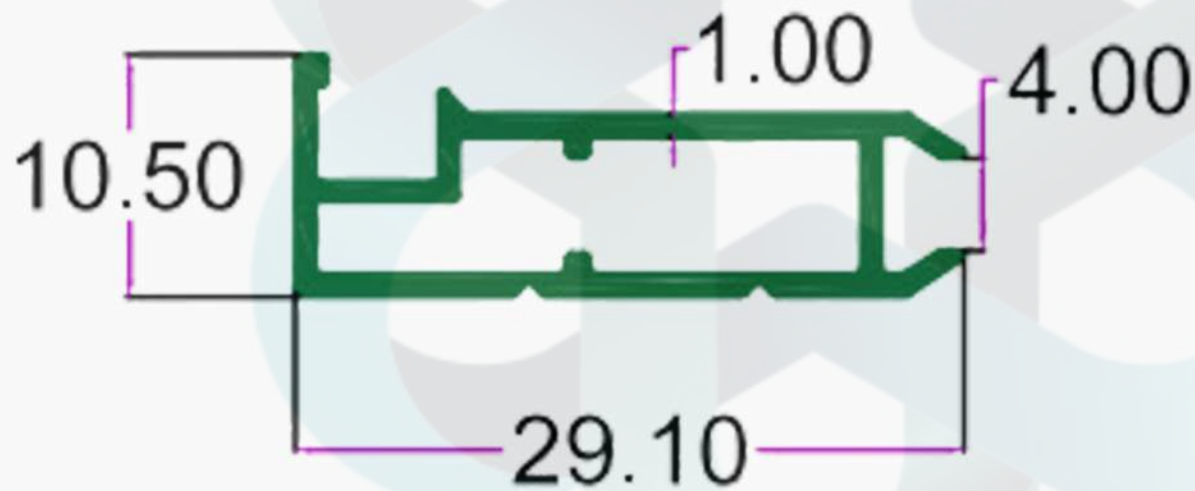

SEC. NO. 4068

WT. 0.700 TO 0.800 KG/12'

INTELLIGENT
ALUMINIUM

itswallpanel.com