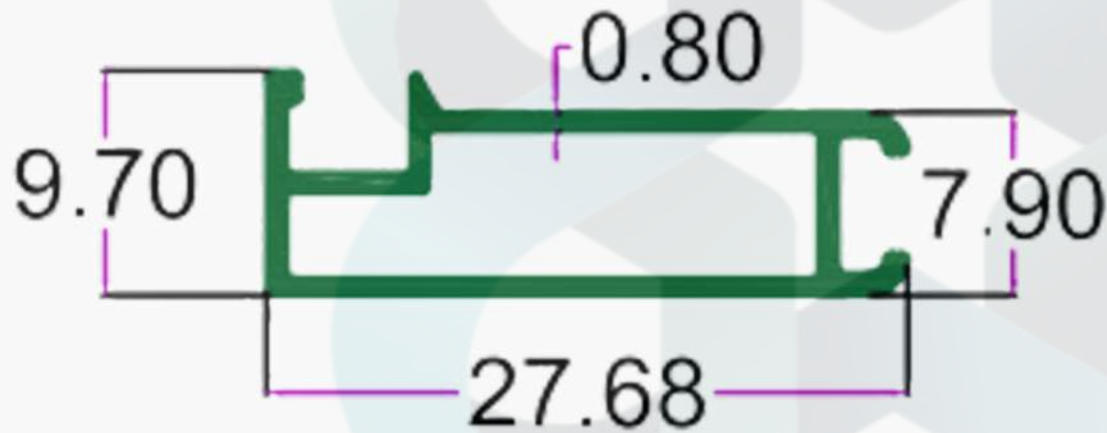

SEC.NO. 4719

WT. 0.630 TO 0.780 KG/12'

ALUMINIUM

itswallpanel.com