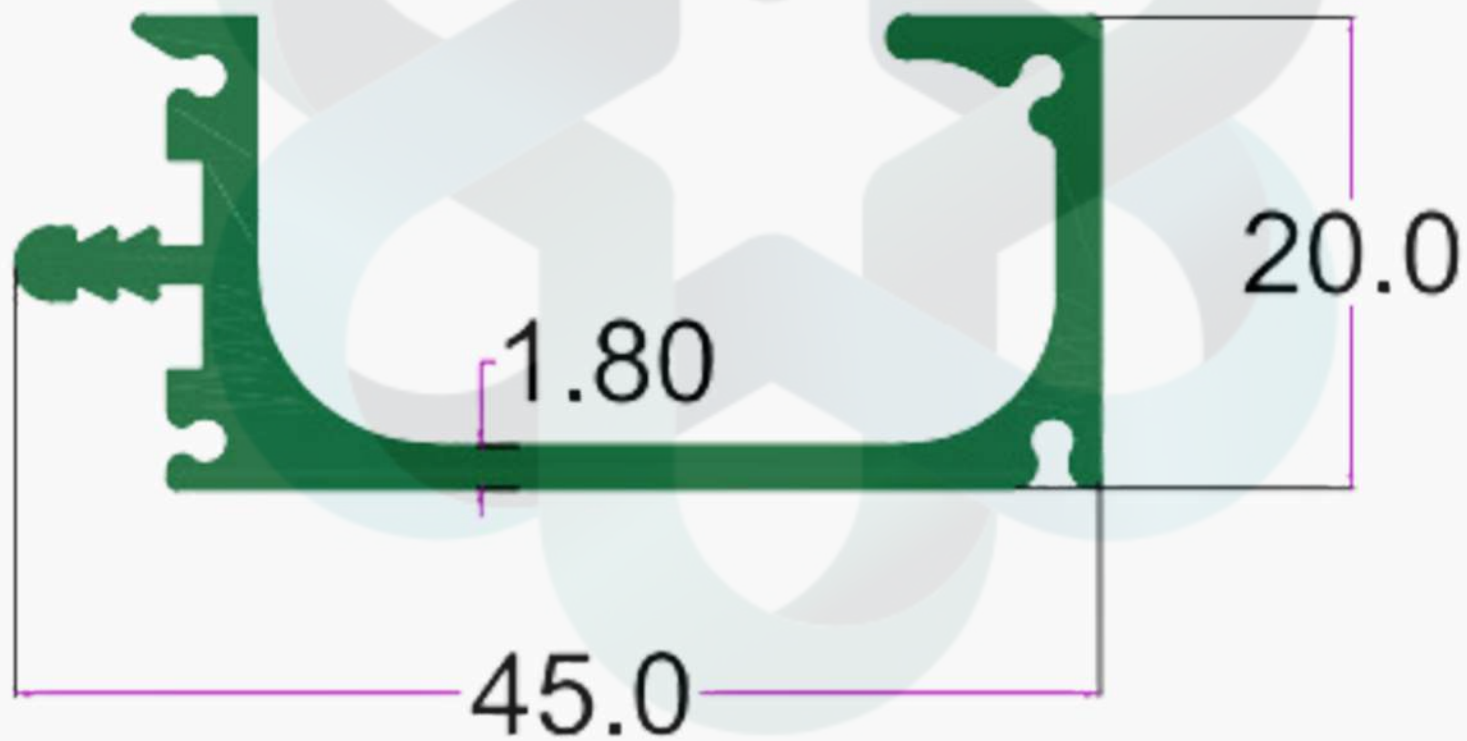

SEC. NO. 3179

WT. 1.960 TO 2.120 KG/12'