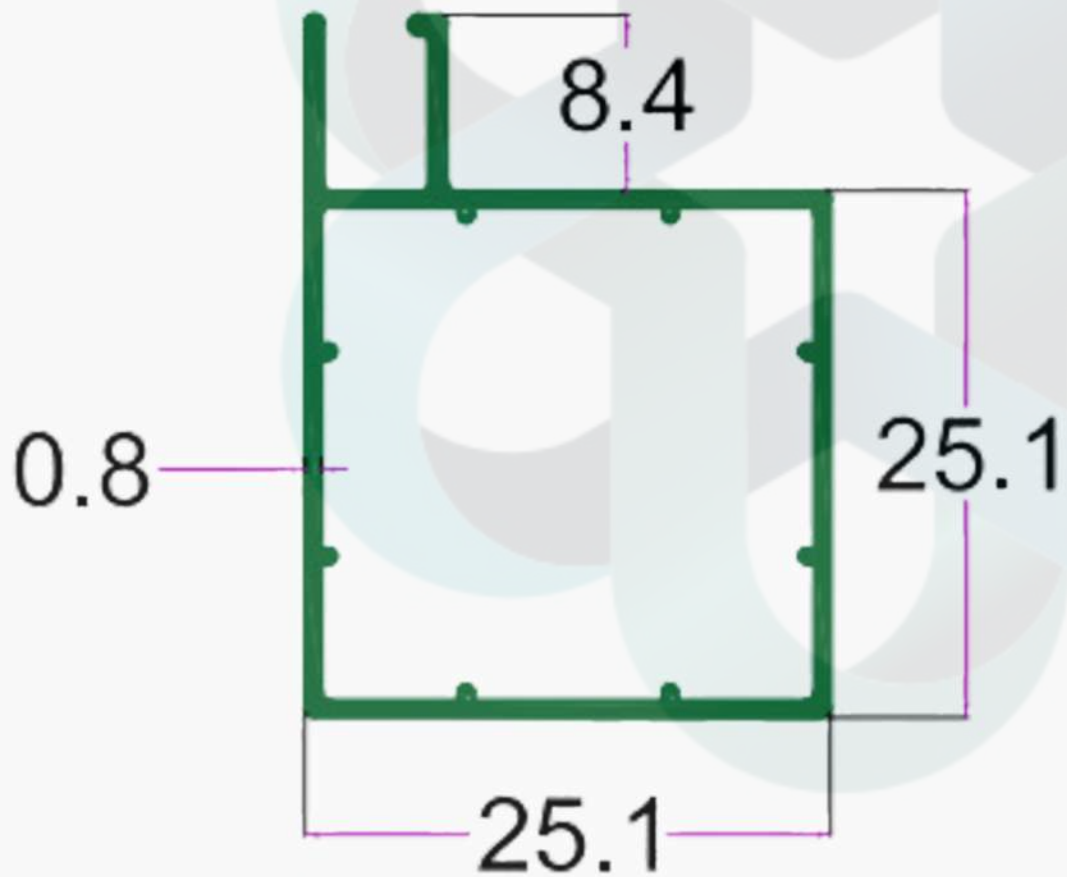

# KITCHEN PROFILES

INTELLIGENT  
ALUMINIUM  
itswallpanel.com

SEC. No. 3171  
WT. 0.950 TO 1.150 KG/12'