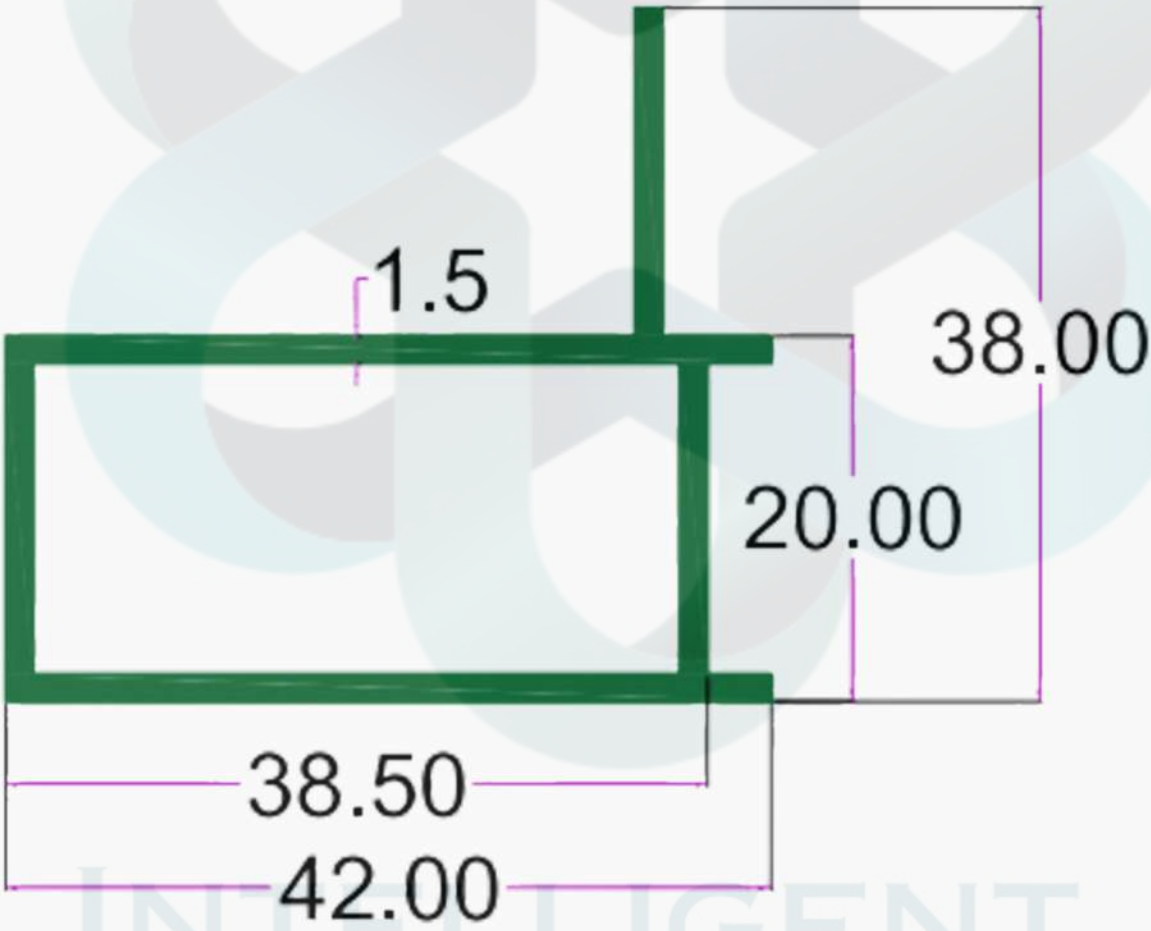

SEC. NO. 3565
WT. 1.850 TO 2.200 KG/12'