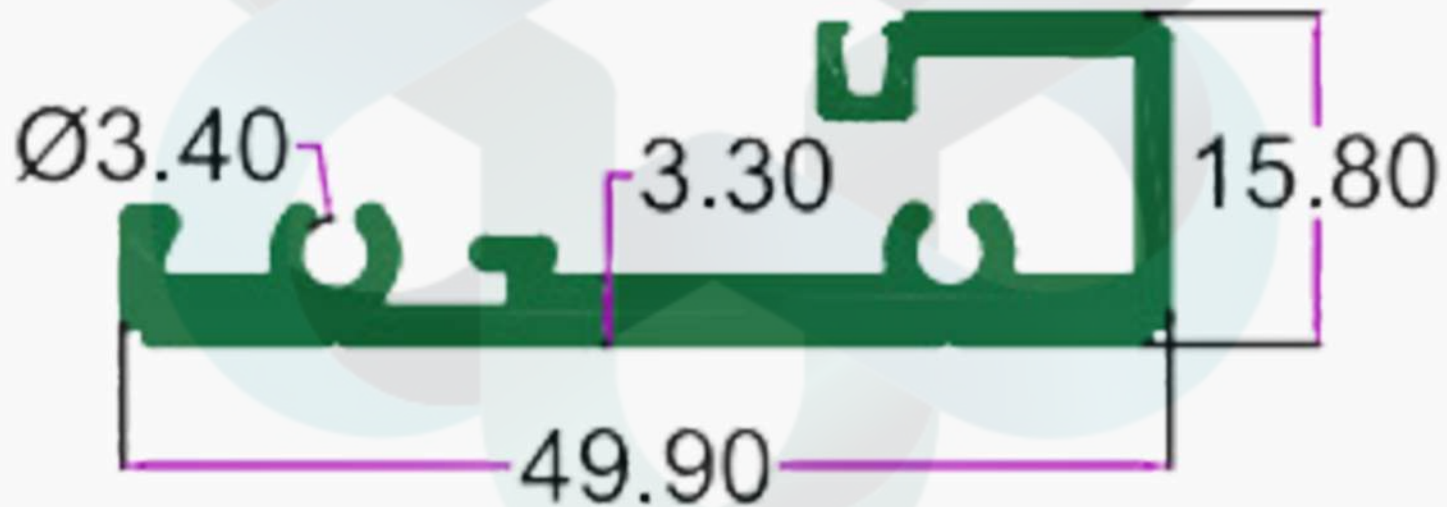

SEC.NO. 4443

WT. 2.280 TO 2.400 KG/12'