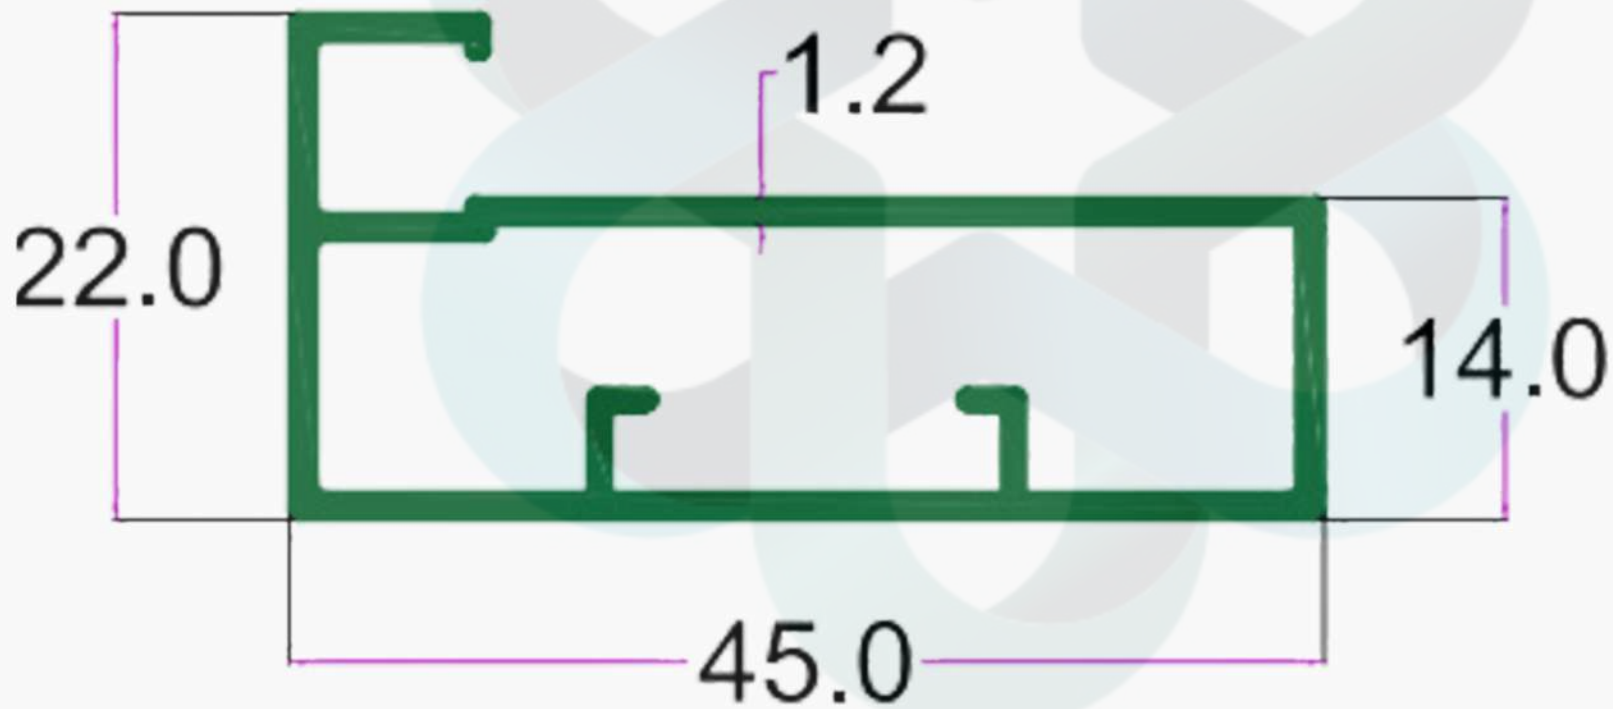

SEC. NO. 3178

WT. 1.600 TO 1.750 KG/12'