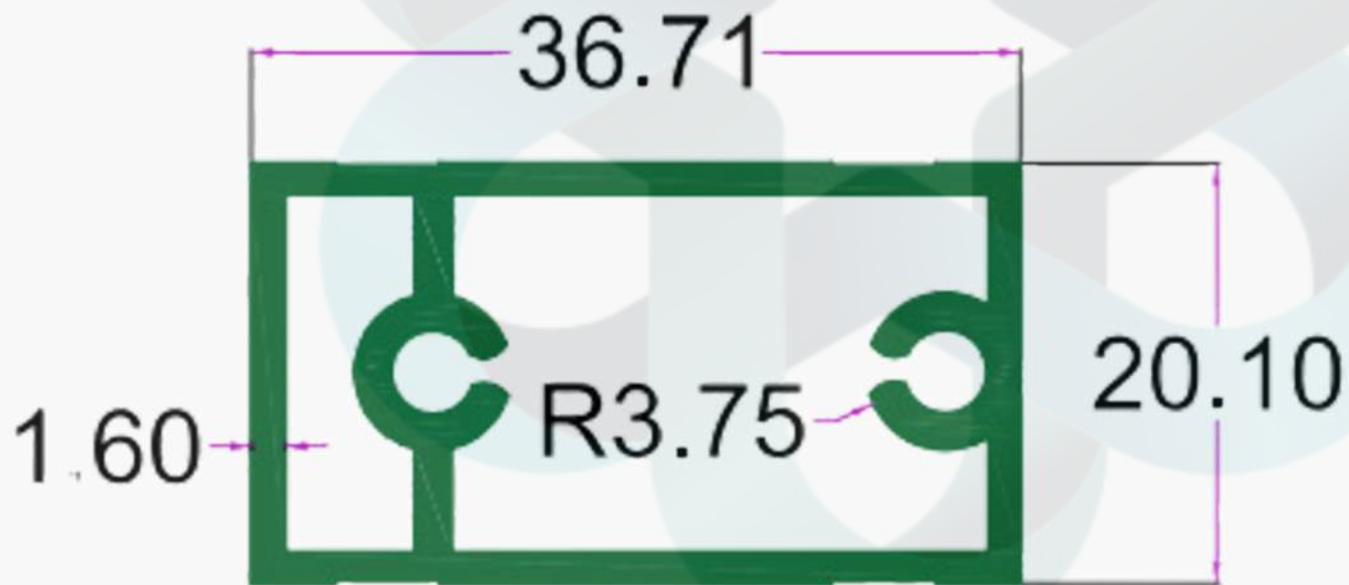

SEC. NO. 3768

WT. 2.000 TO 2.300 KG/12'

INTELLIGENT
ALUMINIUM

itswallpanel.com