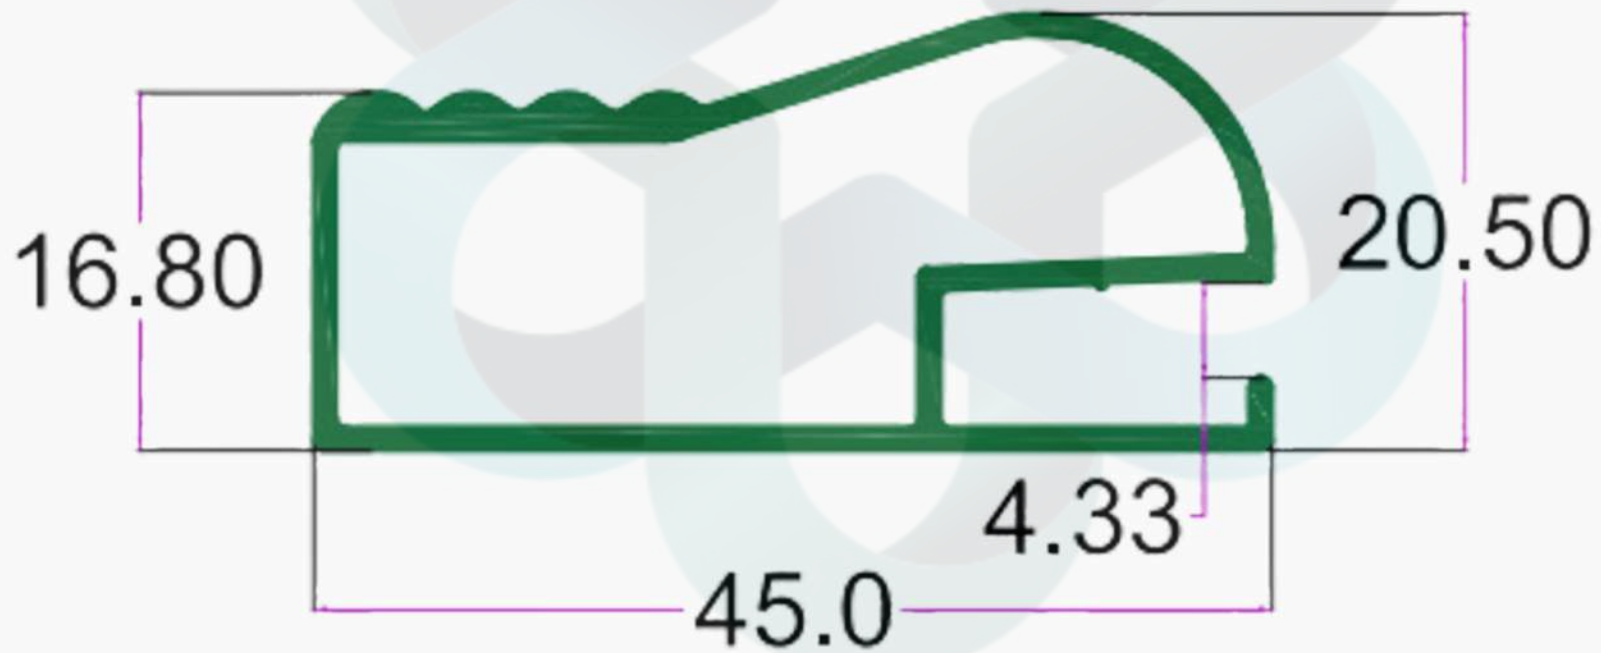

SEC. No. 3176

WT. 1.600 TO 1.800 KG/12'

INTELLIGENT
ALUMINIUM

itswallpanel.com