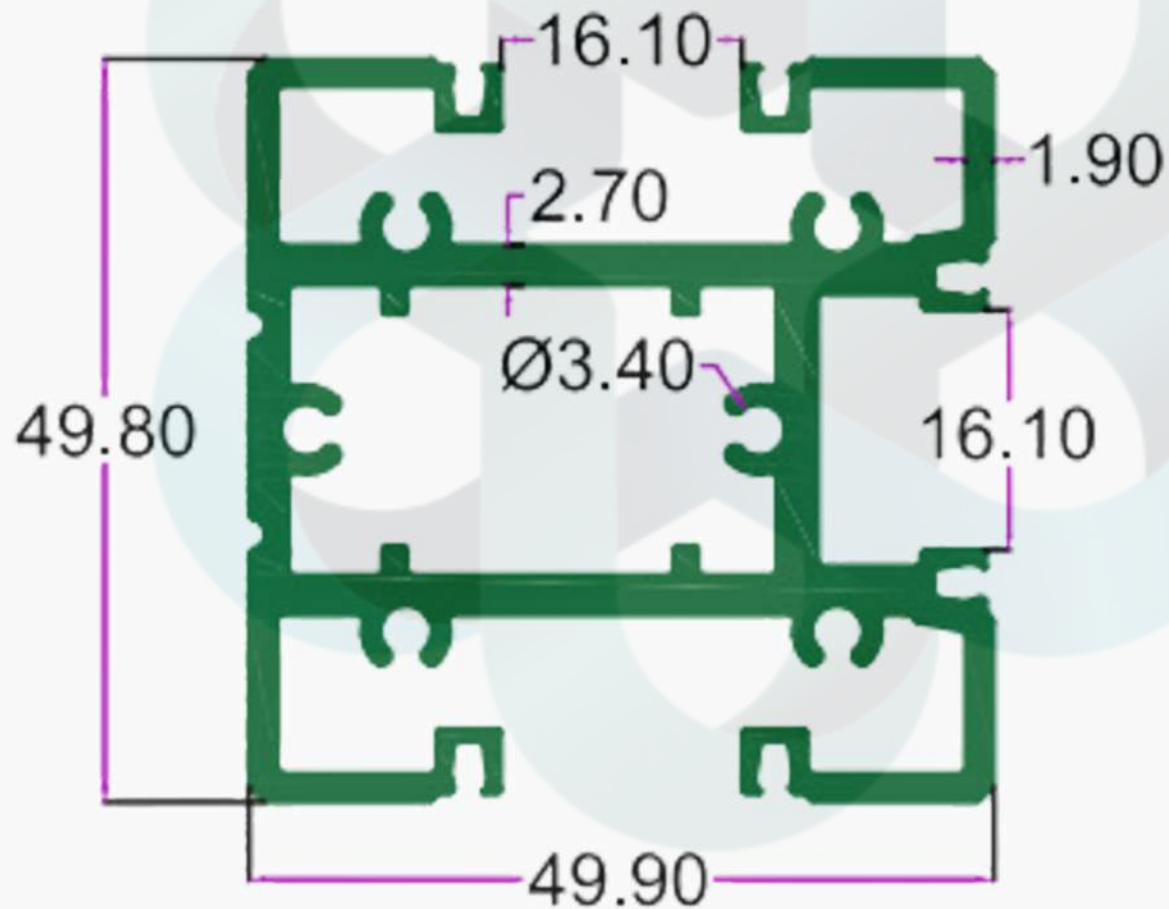

# KITCHEN PROFILES

INTELLIGENT  
ALUMINIUM  
itswallpanel.com

SEC.NO. 4599

WT. 2.600 TO 2.800 KG/12'

# KITCHEN PROFILES

INTELLIGENT  
ALUMINIUM  
itswallpanel.com

INTELLIGENT

SEC.NO. 4445

WT. 6.560 TO 6.800 KG/12'

itswallpanel.com