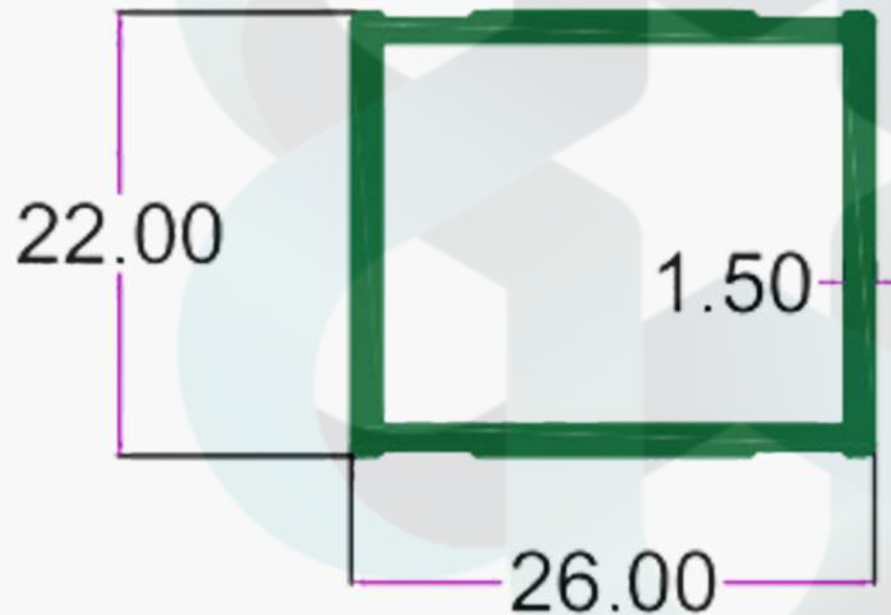

# KITCHEN PROFILES

INTELLIGENT  
ALUMINIUM  
itswallpanel.com

SEC.NO. 4436

WT. 2.000 TO 2.750 KG/12'

# KITCHEN PROFILES

INTELLIGENT  
ALUMINIUM  
itswallpanel.com

SEC.NO. 4437

WT. 1.250 TO 1.450 KG/12'