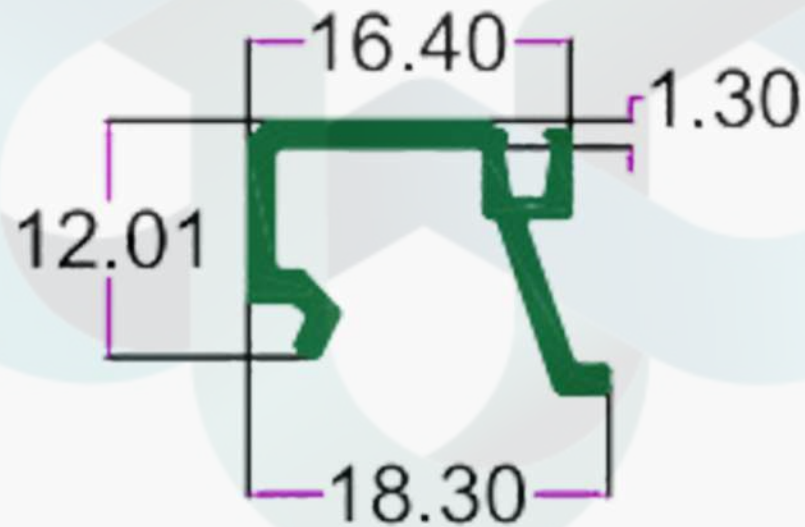

SEC.NO. 4444

WT. 0.550 TO 0.750 KG/12'

ALUMINIUM

itswallpanel.com