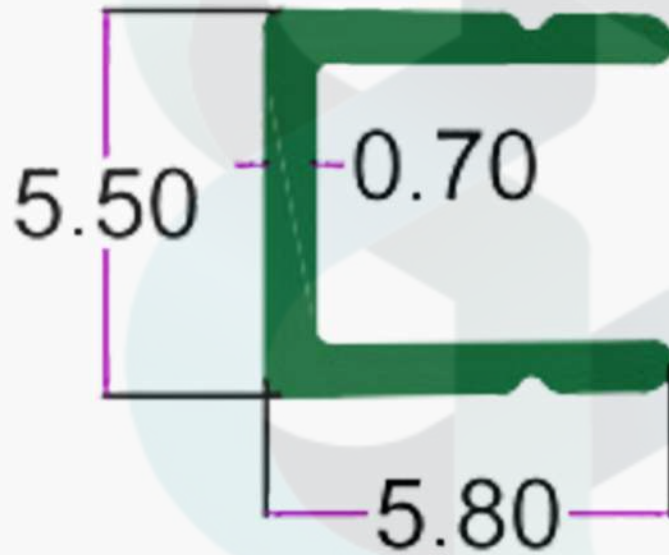

SEC. NO. 4067

WT. 0.080 TO 0.120 KG/12'

INTELLIGENT
ALUMINIUM

itswallpanel.com