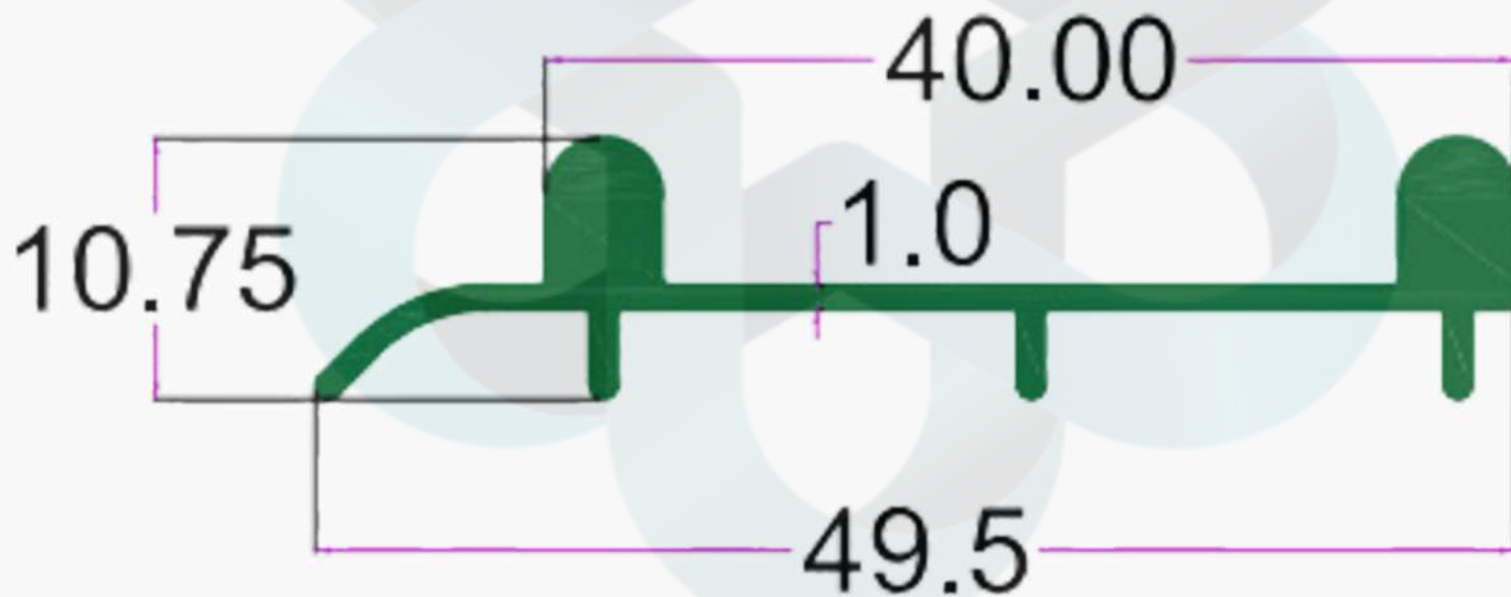

SEC. No. 3174

WT. 1.100 TO 1.300 KG/12'