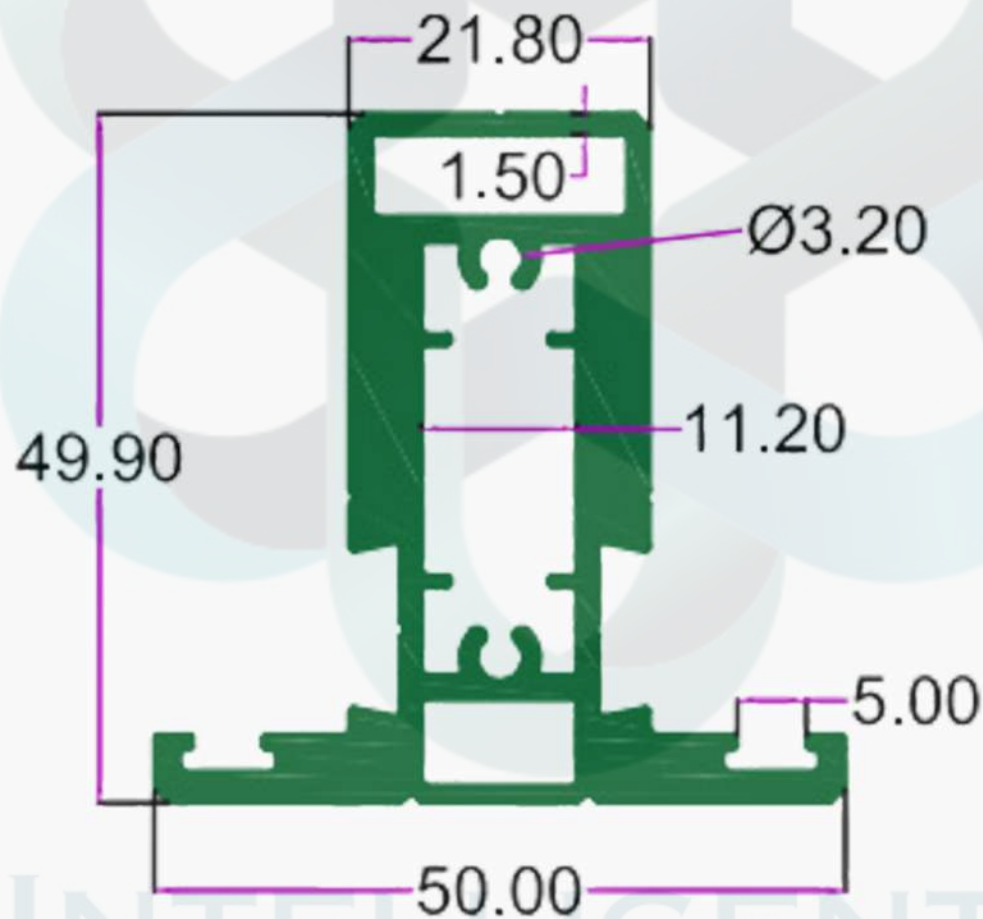

# KITCHEN PROFILES

INTELLIGENT  
ALUMINIUM  
itswallpanel.com

INTELLIGENT

SEC.NO. 4445

WT. 6.560 TO 6.800 KG/12'

itswallpanel.com

# KITCHEN PROFILES

INTELLIGENT  
ALUMINIUM  
itswallpanel.com

SEC.NO. 4598

WT. 9.250 TO 9.500 KG/12'

itswallpanel.com

# KITCHEN PROFILES

INTELLIGENT  
ALUMINIUM  
itswallpanel.com

SEC.NO. 4597

WT. 5.930 TO 6.200 KG/12'

itswallpanel.com