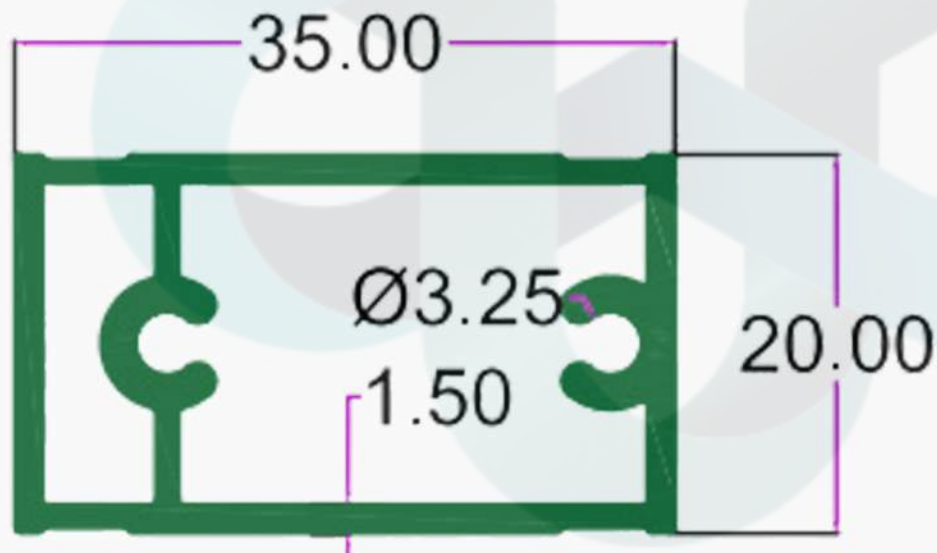

# KITCHEN PROFILES

INTELLIGENT  
ALUMINIUM  
itswallpanel.com

SEC.NO. 4435

WT. 2.580 TO 2.750 KG/12'

# KITCHEN PROFILES

INTELLIGENT  
ALUMINIUM  
itswallpanel.com

SEC.NO. 4436

WT. 2.000 TO 2.750 KG/12'