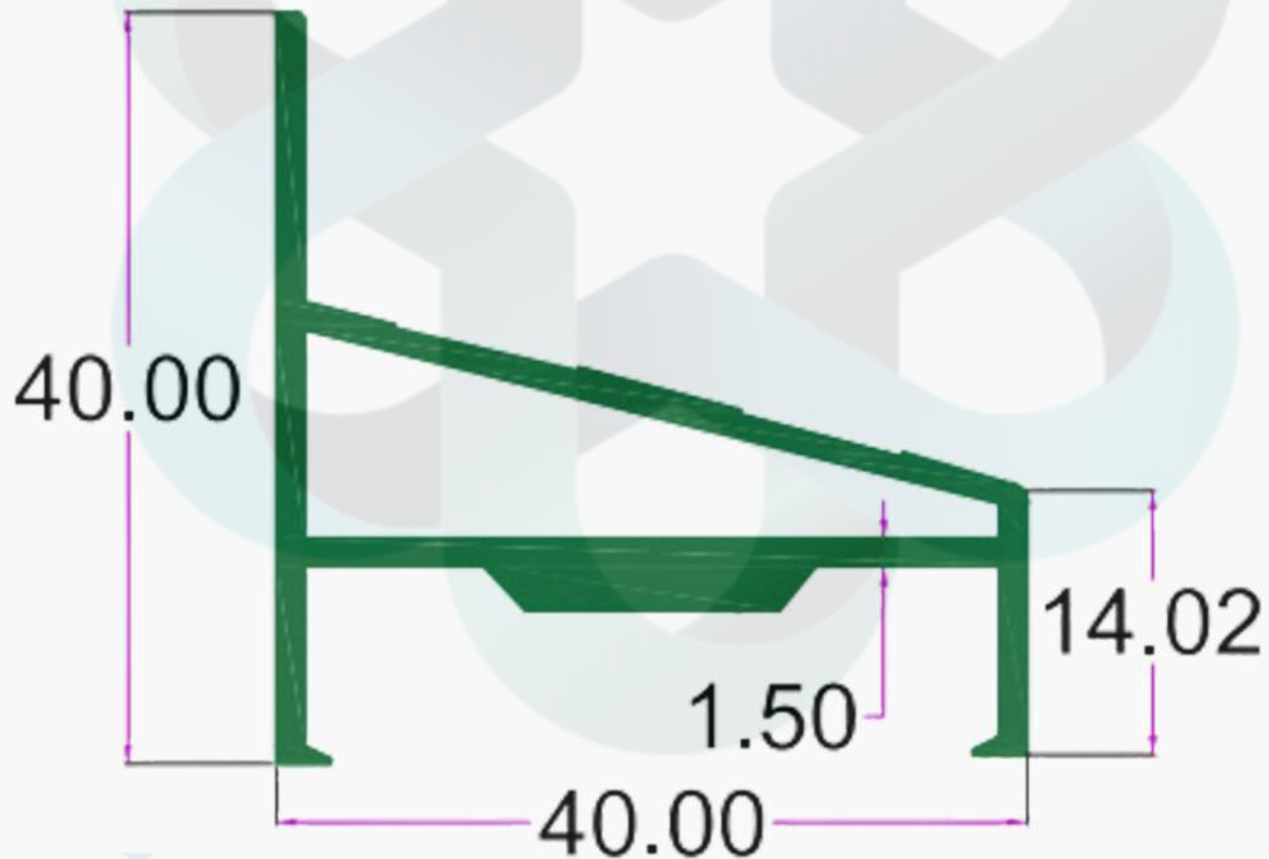

SEC. NO. 3764

WT. 2.100 TO 2.400 KG/12'