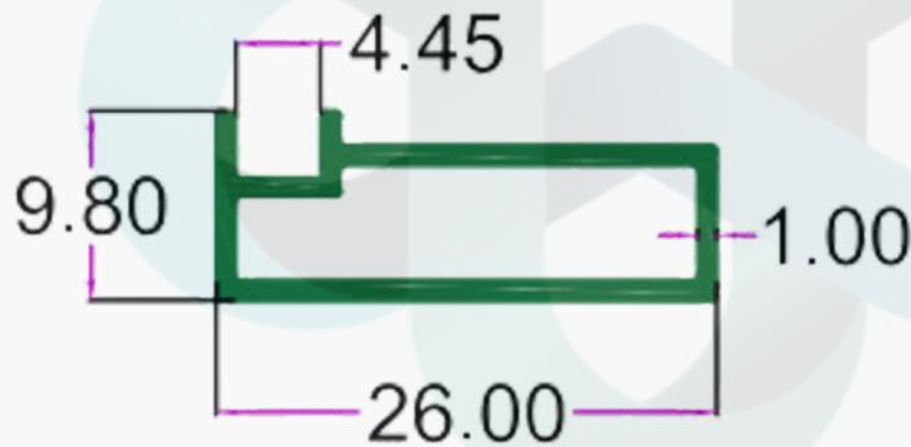

SEC.NO. 4932

WT. 0.685 TO 0.795 KG/12'