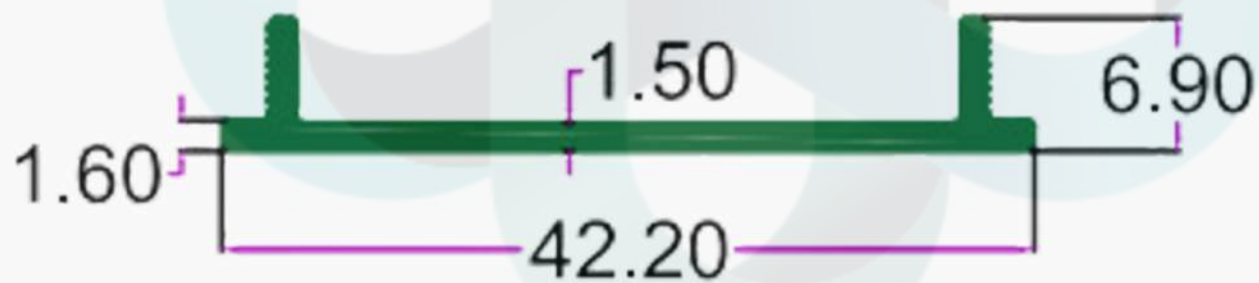

SEC.NO. 4600

WT. 0.770 TO 0.900 KG/12'