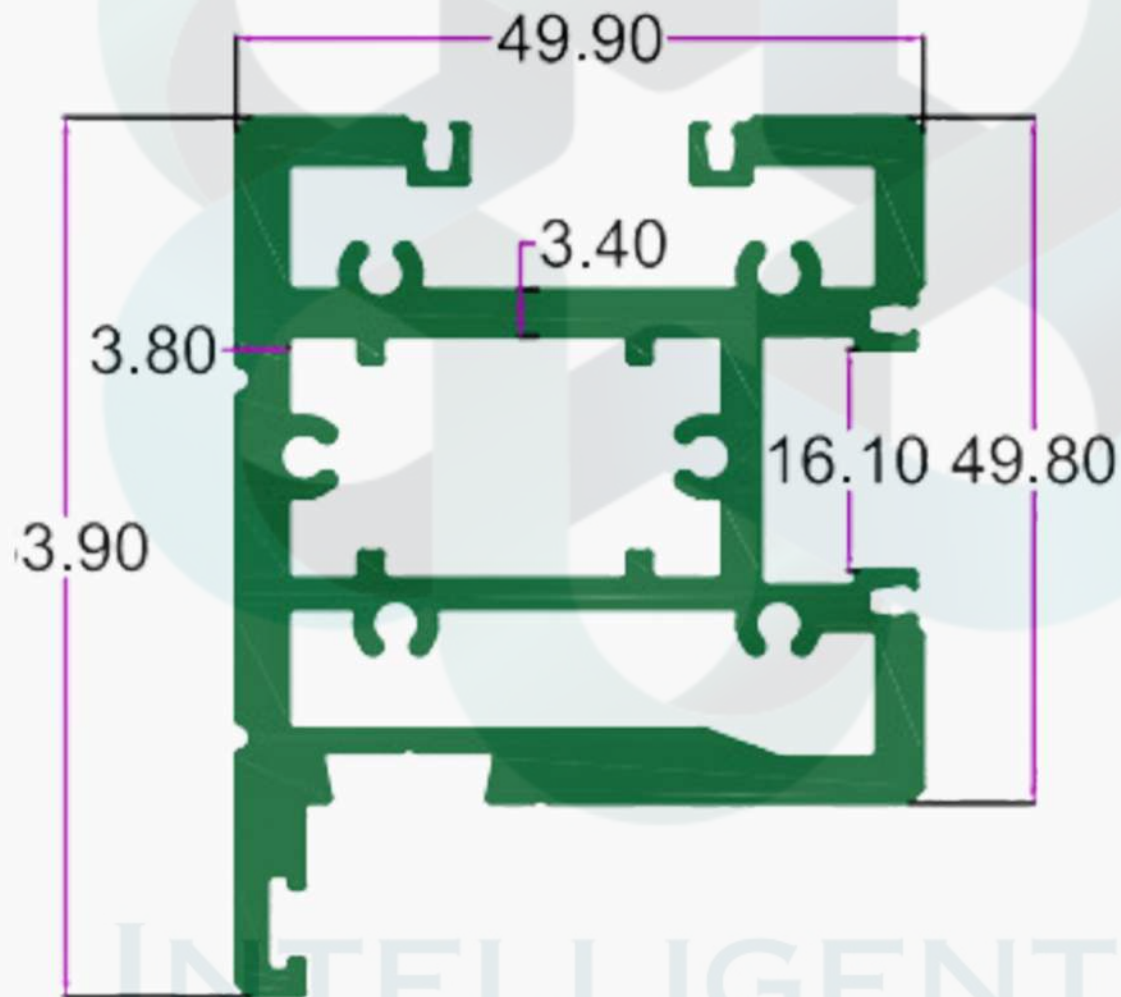

# KITCHEN PROFILES

INTELLIGENT  
ALUMINIUM  
itswallpanel.com

SEC.NO. 4599

WT. 2.600 TO 2.800 KG/12'

# KITCHEN PROFILES

INTELLIGENT  
ALUMINIUM  
itswallpanel.com

INTELLIGENT

SEC.NO. 4445

WT. 6.560 TO 6.800 KG/12'

itswallpanel.com

# KITCHEN PROFILES

INTELLIGENT  
ALUMINIUM  
itswallpanel.com

SEC.NO. 4598

WT. 9.250 TO 9.500 KG/12'

itswallpanel.com