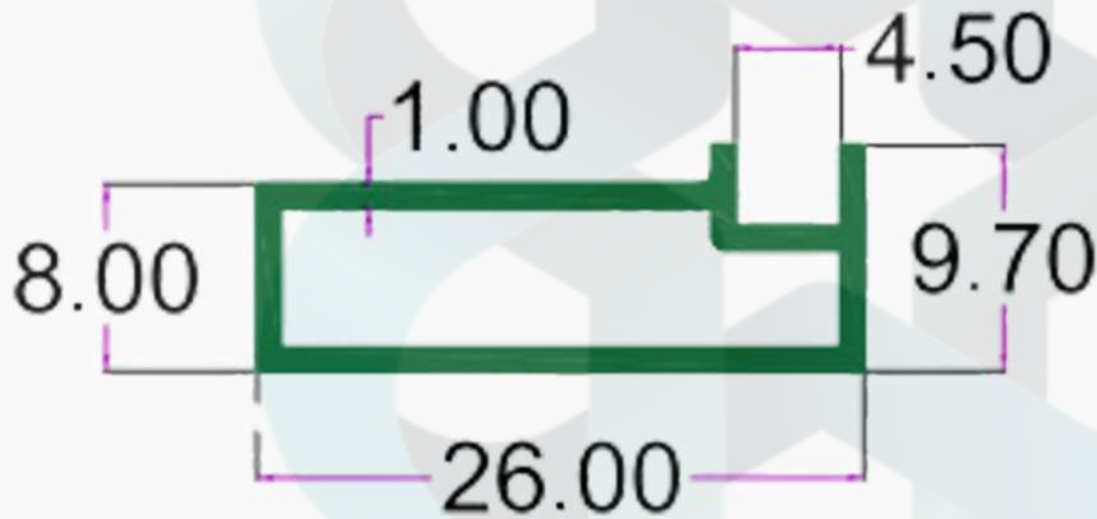

SEC. NO. 3919

WT. 0.650 TO 0.800 KG/12'

INTELLIGENT
ALUMINIUM

itswallpanel.com