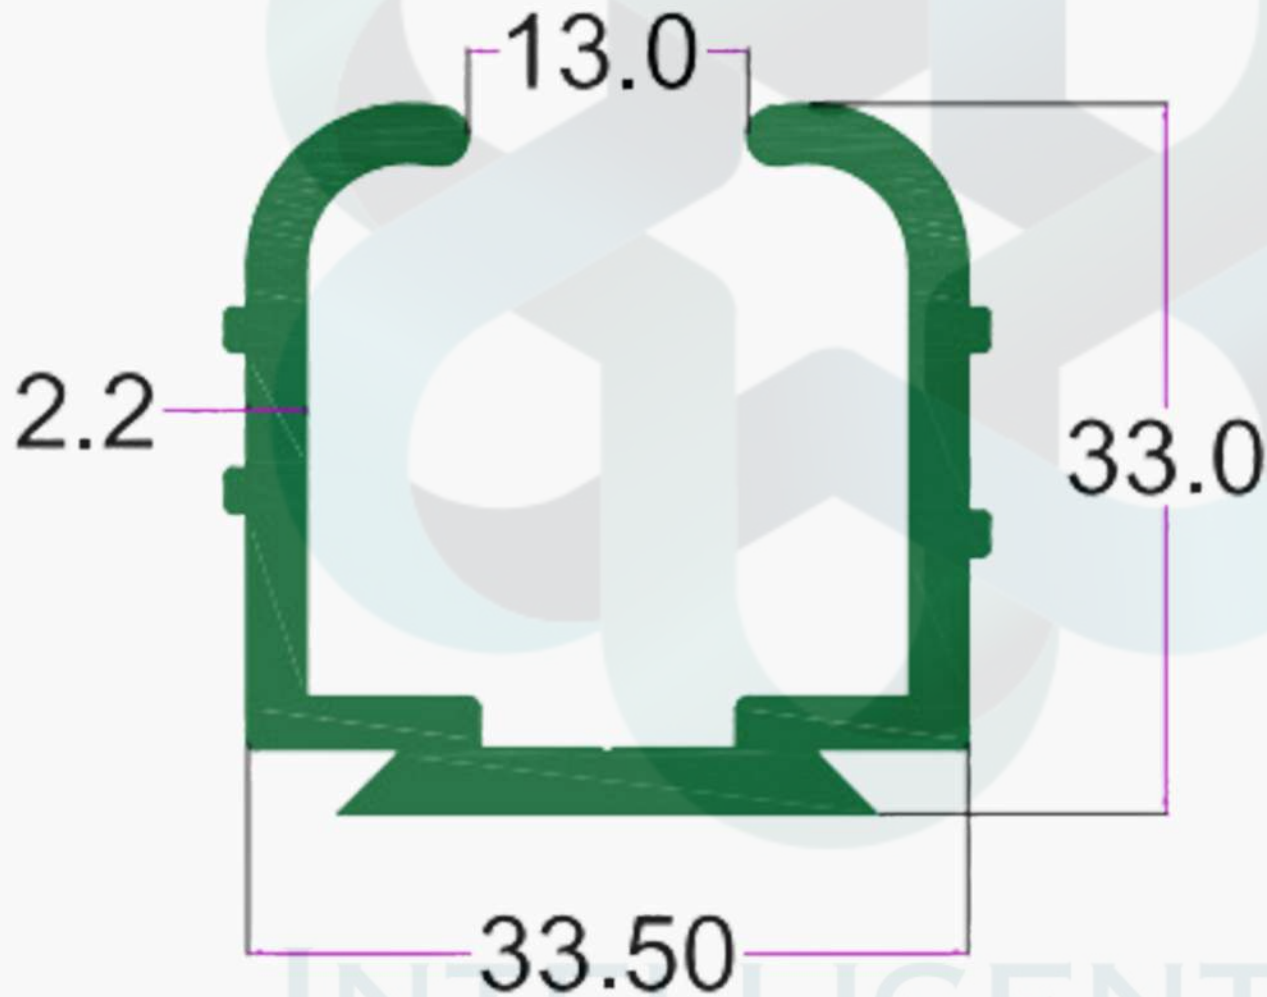

SEC. NO. 3177

WT. 2.810 TO 3.100 KG/12'

itswallpanel.com