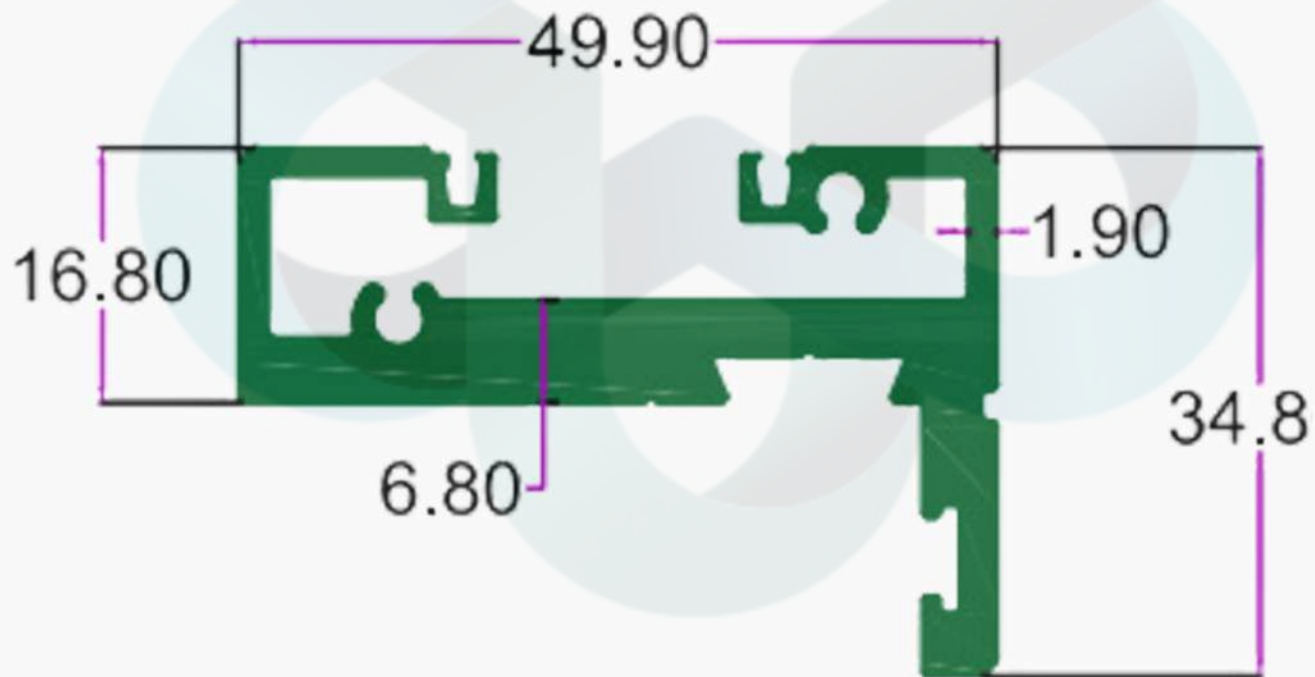

# KITCHEN PROFILES

INTELLIGENT  
ALUMINIUM  
itswallpanel.com

SEC.NO. 4598

WT. 9.250 TO 9.500 KG/12'

itswallpanel.com

# KITCHEN PROFILES

INTELLIGENT  
ALUMINIUM  
itswallpanel.com

SEC.NO. 4597

WT. 5.930 TO 6.200 KG/12'

itswallpanel.com

# KITCHEN PROFILES

INTELLIGENT  
ALUMINIUM  
itswallpanel.com

SEC.NO. 4447

WT. 4.450 TO 4.650 KG/12'