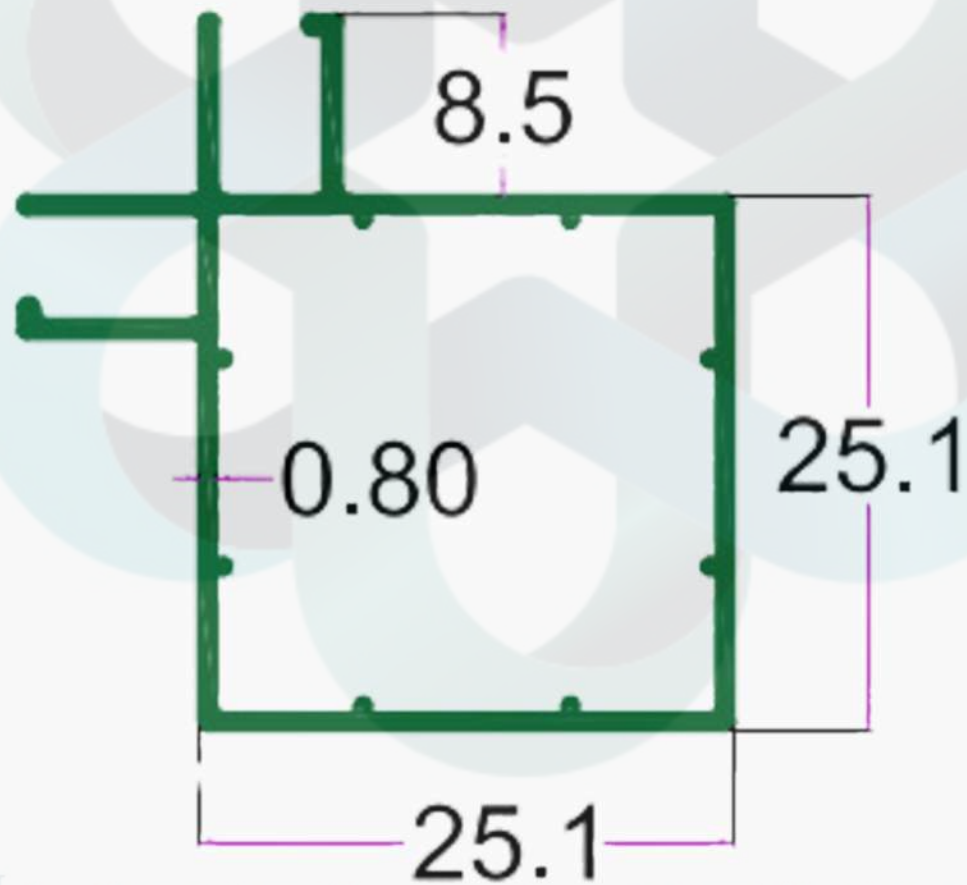

SEC. No. 3172

WT. 1.100 TO 1.200 KG/12'