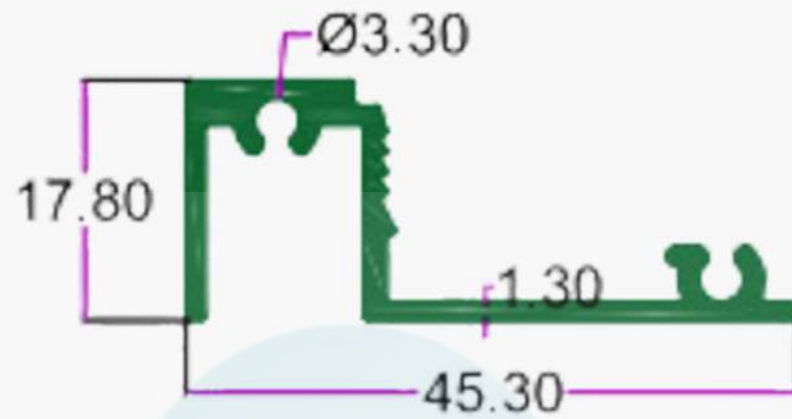

WT. 1.400 TO 1.800 KG/12'

SEC. NO. 4819

WT. 1.500 TO 1.650 KG/12'

SLIM PROFILE

INTELLIGENT
ALUMINIUM
itswallpanel.com

SEC. NO. 3897

WT. 2.500 TO 2.800 KG/12'

SEC.NO. 4883 Wt.
1.600 TO 1.750 KG./
12'

SLIM PROFILE

INTELLIGENT
ALUMINIUM
itswallpanel.com

SEC.NO. 4699

WT. 2.220 TO 2.470 KG/12'

SEC.NO. 4818

WT. 4.150 TO 4.350 KG/12'

SLIM PROFILE

INTELLIGENT
ALUMINIUM
itswallpanel.com

SEC.NO. 4657

WT. 0.330 TO 0.500 KG/12'

SEC.NO. 4699

WT. 2.220 TO 2.470 KG/12'

SLIM PROFILE

INTELLIGENT
ALUMINIUM

itswallpanel.com

SEC.NO. 4715

WT. 1.330 TO 1.490 KG/12'

SEC. NO. 3777

WT. 5.500 TO 5.800 KG/12'

SLIM PROFILE

INTELLIGENT
ALUMINIUM
itswallpanel.com

SEC.NO. 4716

WT. 0.700 TO 0.820 KG/12'

SEC.NO. 5076