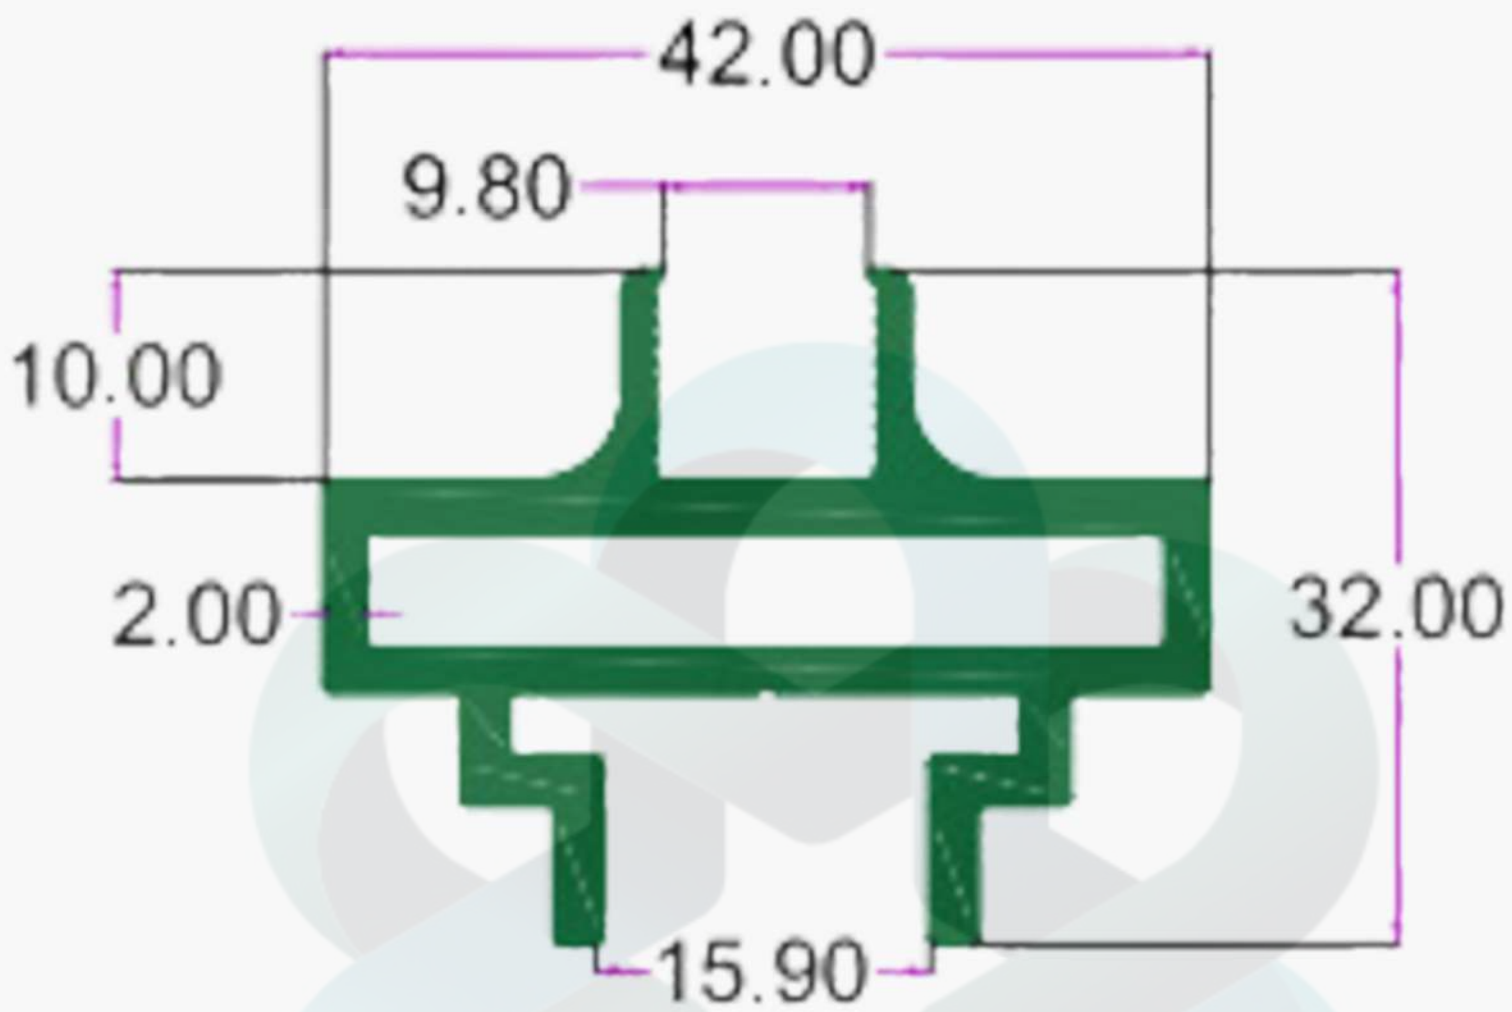

SEC.NO. 4366

WT. 1.300 TO 1.450 KG/12'

SEC.NO. 4365

WT. 2.400 TO 2.650 KG/12'

SLIM PROFILE

INTELLIGENT
ALUMINIUM
itswallpanel.com

SEC.NO. 4364

WT. 3.130 TO 3.350 KG/12'