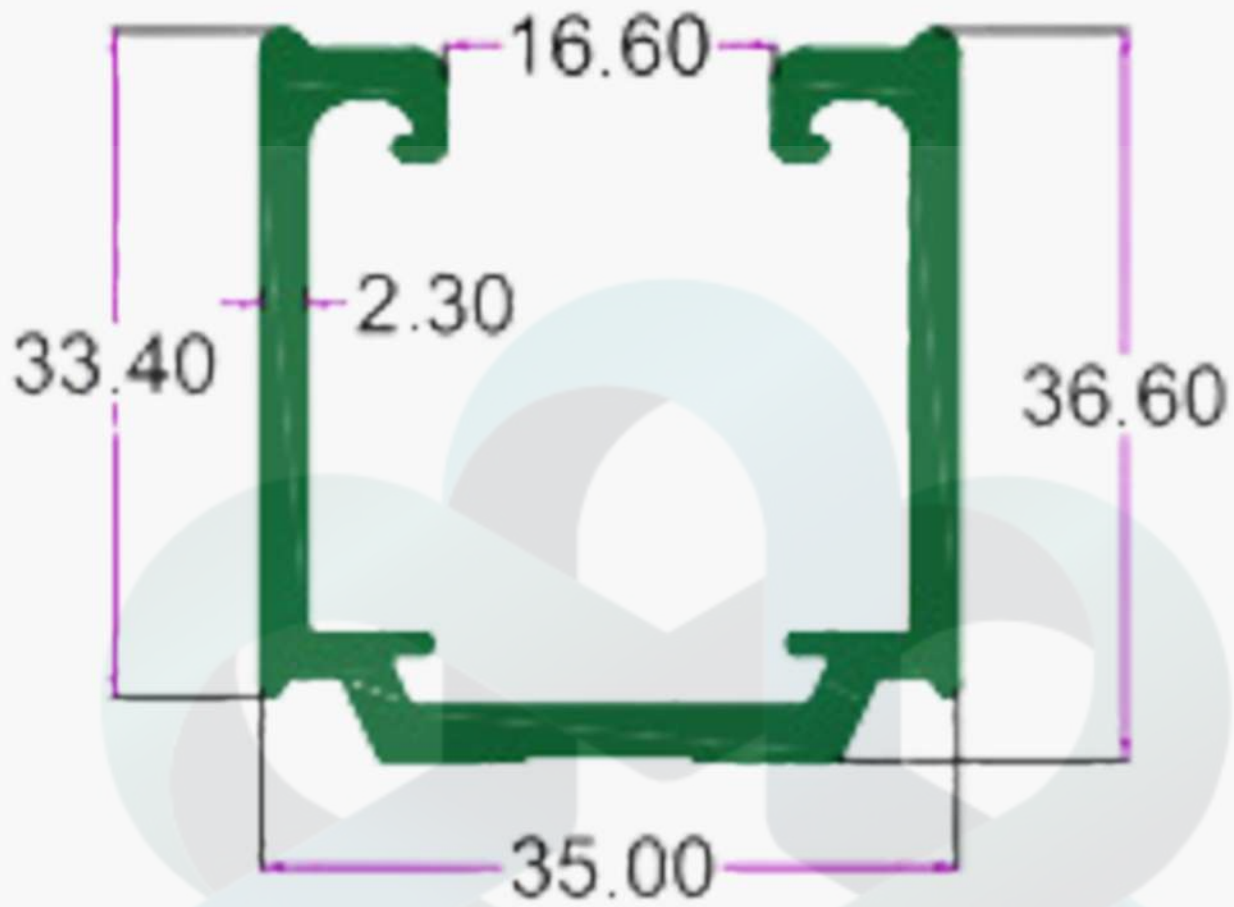

SLIM PROFILE

INTELLIGENT
ALUMINIUM
itswallpanel.com

SEC.NO. 4363

WT. 2.850 TO 3.000 KG/12'

SEC.NO. 4429

WT. 2.120 TO 2.300 KG/12'

SLIM PROFILE

INTELLIGENT
ALUMINIUM
itswallpanel.com

SEC.NO. 4366

WT. 1.300 TO 1.450 KG/12'

SEC.NO. 4365

WT. 2.400 TO 2.650 KG/12'

SLIM PROFILE

INTELLIGENT
ALUMINIUM
itswallpanel.com

SEC.NO. 4364

WT. 3.130 TO 3.350 KG/12'