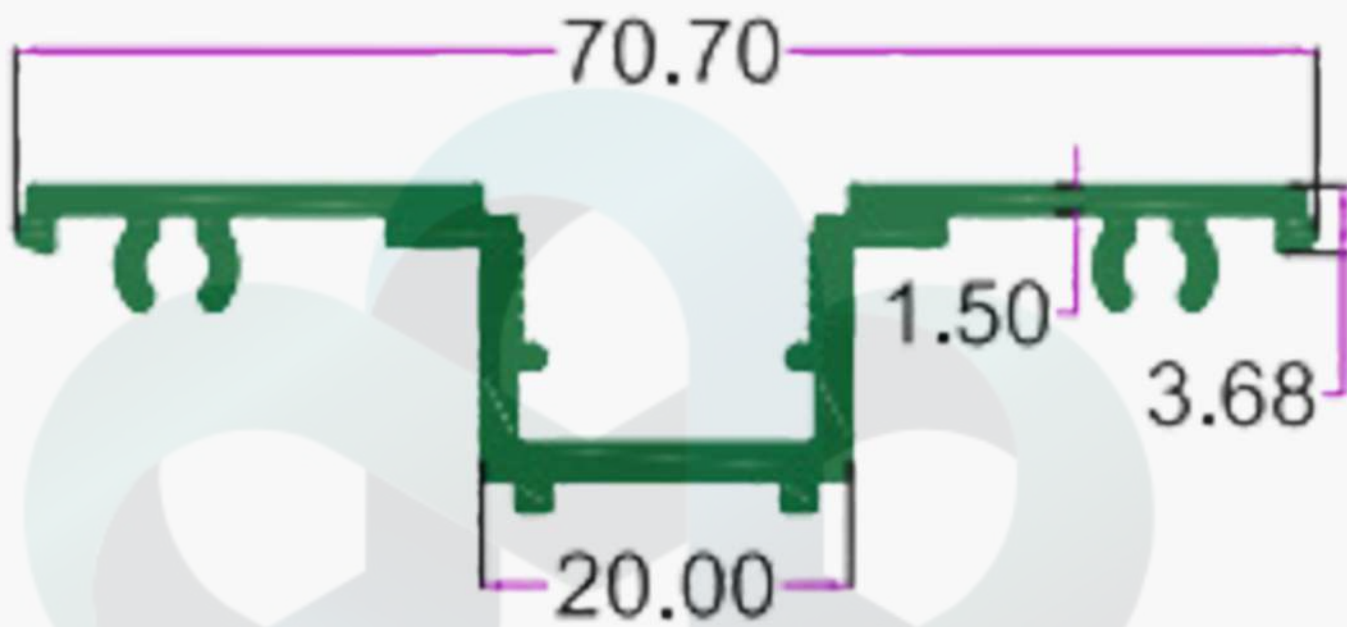

SEC. NO. 3771

WT. 2.200 TO 2.500 KG/12'