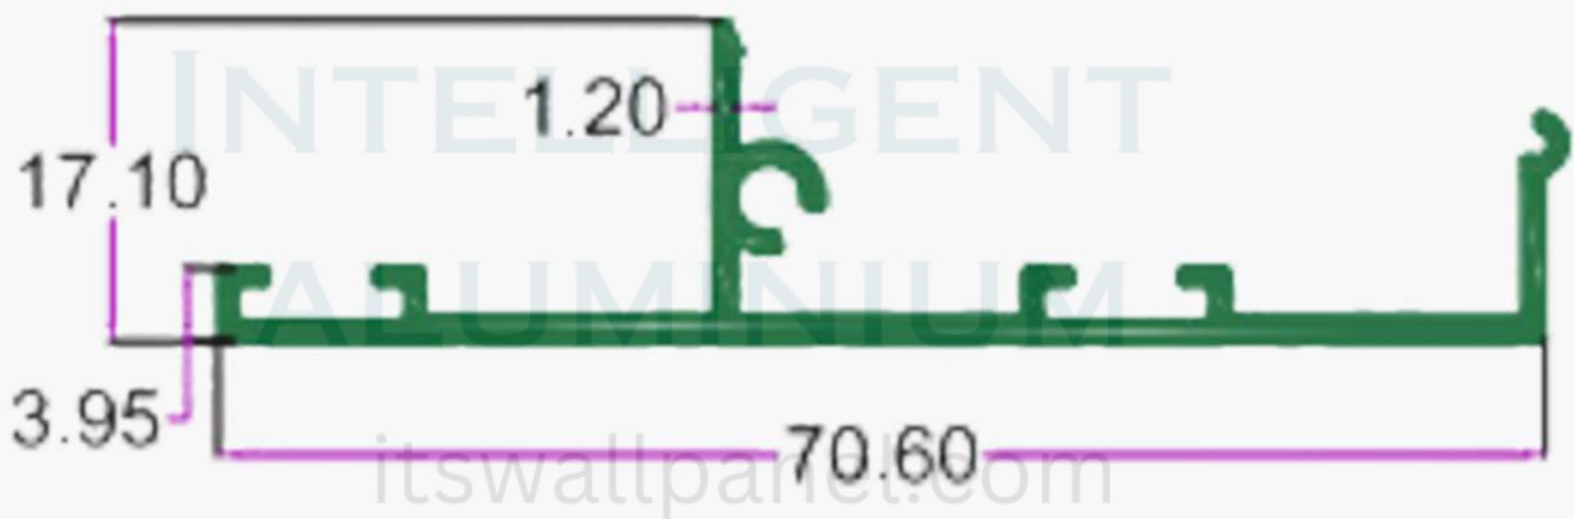

INTELLIGENT
ALUMINIUM
itswallpanel.com

SEC. NO. 3899

WT. 2.400 TO 1.700 KG/12'

SEC.NO. 4685

WT. 2.000 TO 2.200 KG/12'

SLIM PROFILE

INTELLIGENT
ALUMINIUM
itswallpanel.com

SEC. NO. 3900

WT. 1.400 TO 1.800 KG/12'

SEC. NO. 4819

WT. 1.500 TO 1.650 KG/12'

SLIM PROFILE

INTELLIGENT
ALUMINIUM
itswallpanel.com

SEC. NO. 3897

WT. 2.500 TO 2.800 KG/12'

SEC.NO. 4883 Wt.
1.600 TO 1.750 KG./
12'