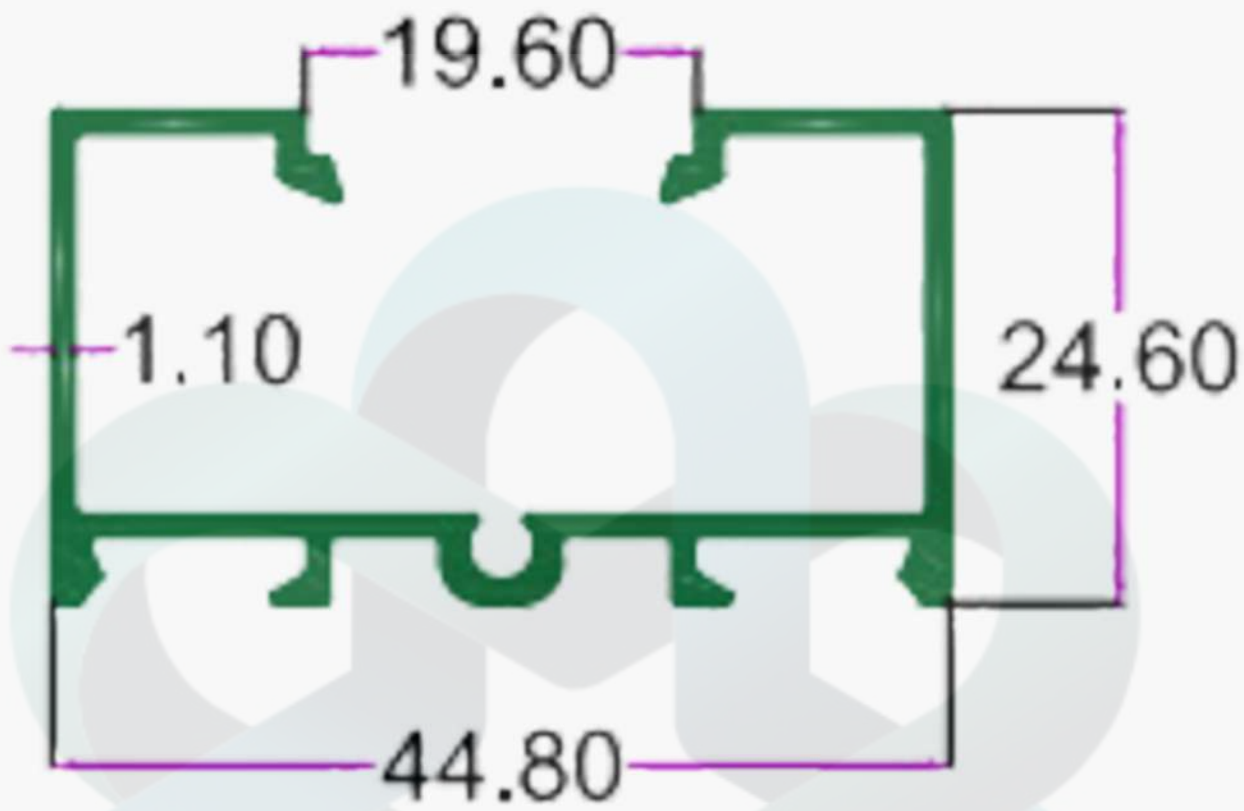

SLIM PROFILE

INTELLIGENT
ALUMINIUM
itswallpanel.com

SEC.NO. 4467

WT. 9.160 TO 9.350 KG/12'

SEC.NO. 4544

WT. 1.170 TO 1.270 KG/12'

SLIM PROFILE

INTELLIGENT
ALUMINIUM
itswallpanel.com