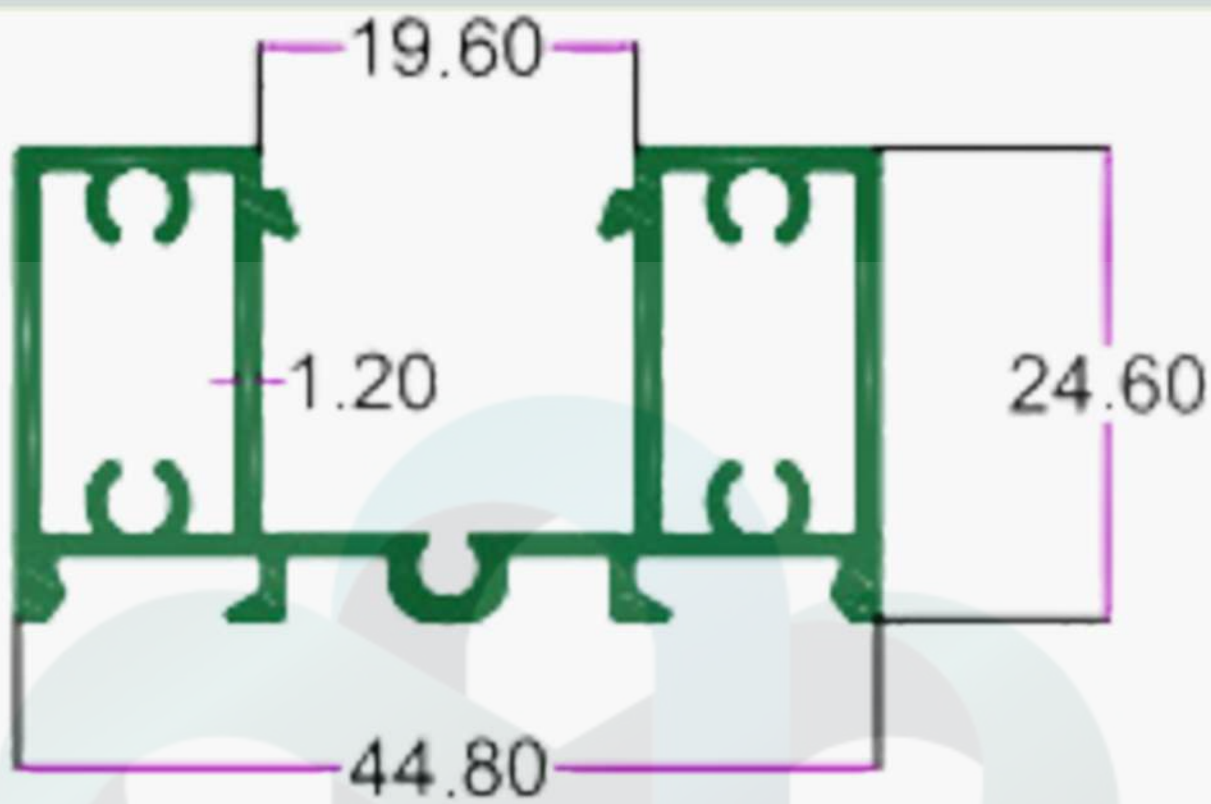

WT. 1.400 TO 1.800 KG/12'

SEC. NO. 4819

WT. 1.500 TO 1.650 KG/12'

SLIM PROFILE

INTELLIGENT
ALUMINIUM
itswallpanel.com

SEC. NO. 3897

WT. 2.500 TO 2.800 KG/12'

SEC.NO. 4883 Wt.
1.600 TO 1.750 KG./
12'

SLIM PROFILE

INTELLIGENT
ALUMINIUM
itswallpanel.com

SEC.NO. 4699

WT. 2.220 TO 2.470 KG/12'

SEC.NO. 4818

WT. 4.150 TO 4.350 KG/12'

SLIM PROFILE

INTELLIGENT
ALUMINIUM
itswallpanel.com