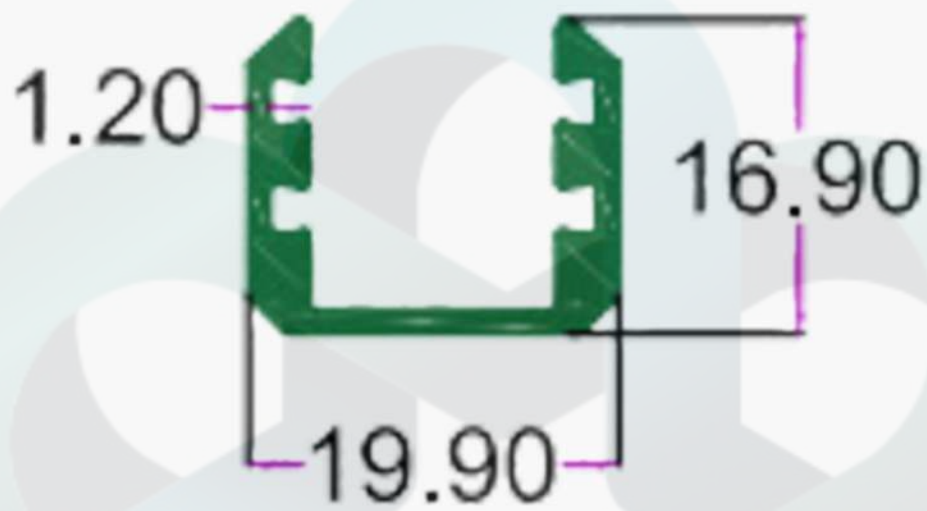

SEC.NO. 4902

WT. 2.760 TO 2.950 KG/12'

SLIM PROFILE

INTELLIGENT
ALUMINIUM
itswallpanel.com

SEC. NO. 3773

WT. 0.600 TO 0.800 KG/12'

INTELLIGENT

SEC.NO. 4905

WT. 1.050 TO 1.200 KG/12'

SLIM PROFILE

INTELLIGENT
ALUMINIUM
itswallpanel.com

SEC.NO. 4903

WT. 0.950 TO 1.050 KG/12'

SEC. NO. 3898

WT. 2.400 TO 1.700 KG/12'

SLIM PROFILE