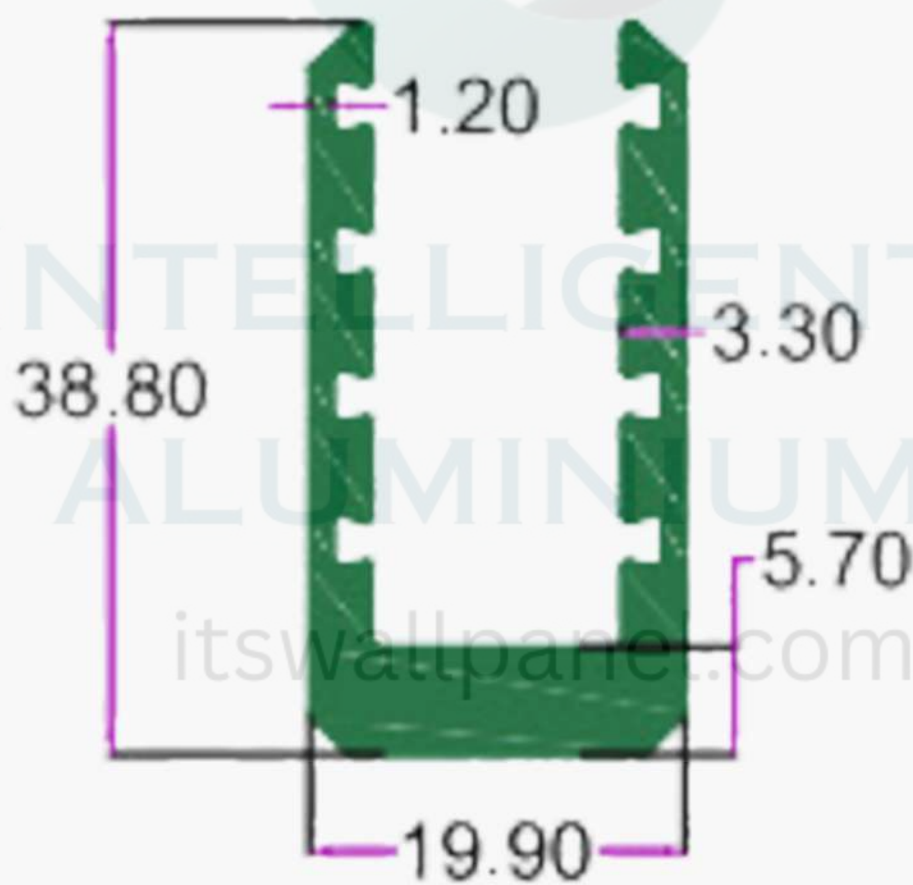

SLIM PROFILE

INTELLIGENT
ALUMINIUM
itswallpanel.com

SEC.NO. 5176

WT. 0.555 TO 0.800 KG/12'

SEC.NO. 5182

WT. 3.515 TO 3.760 KG/12'

SLIM PROFILE

INTELLIGENT
ALUMINIUM
itswallpanel.com

SEC.NO. 5166

WT. 0.920 TO 1.150 KG/12'

SEC.NO. 4904

WT. 2.970 TO 3.170 KG/12'

SLIM PROFILE

INTELLIGENT
ALUMINIUM
itswallpanel.com

SEC.NO. 4573

WT. 0.450 TO 0.600 KG/12'

SEC.NO. 4902

WT. 2.760 TO 2.950 KG/12'

SLIM PROFILE

INTELLIGENT
ALUMINIUM
itswallpanel.com

SEC. NO. 3773

WT. 0.600 TO 0.800 KG/12'

INTELLIGENT

SEC.NO. 4905