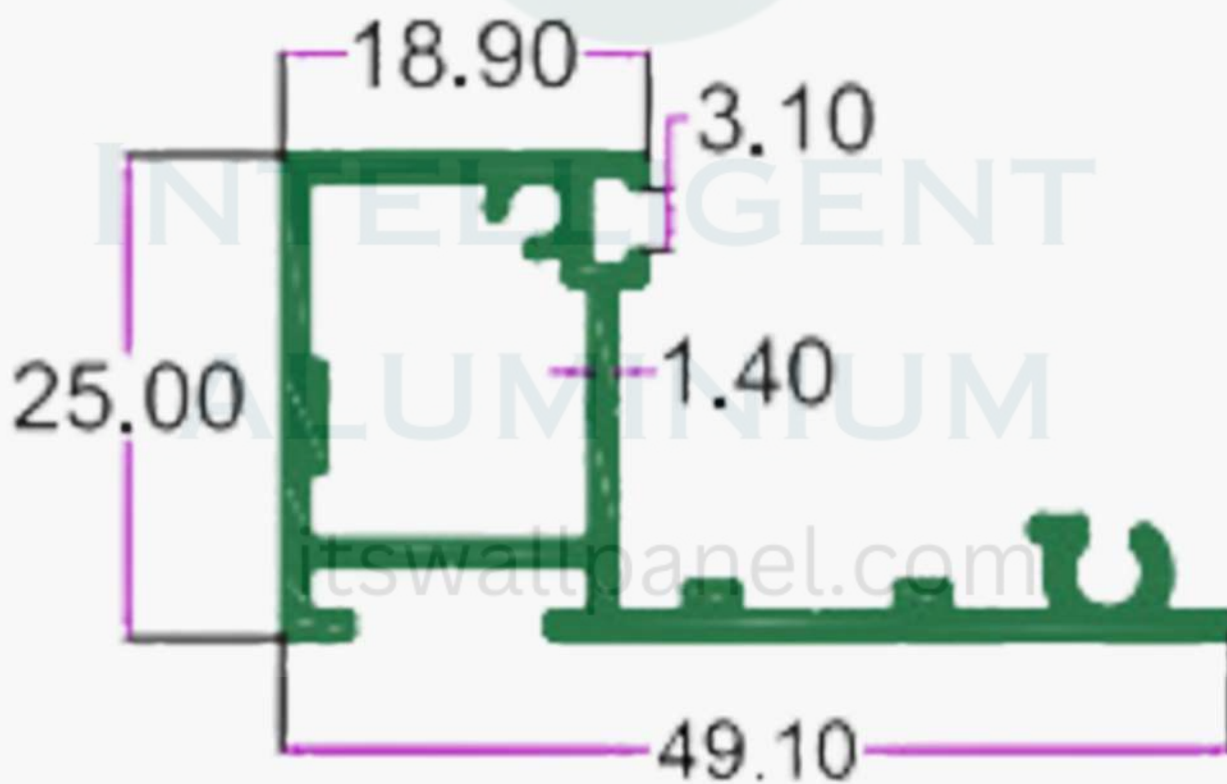

SEC.NO. 4545

WT. 1.760 TO 1.900 KG/12'

SEC.NO. 4510

WT. 2.200 TO 2.450 KG/12'

SLIM PROFILE

INTELLIGENT
ALUMINIUM
itswallpanel.com

SEC.NO. 4572

WT. 1.570 TO 1.700 KG/12'