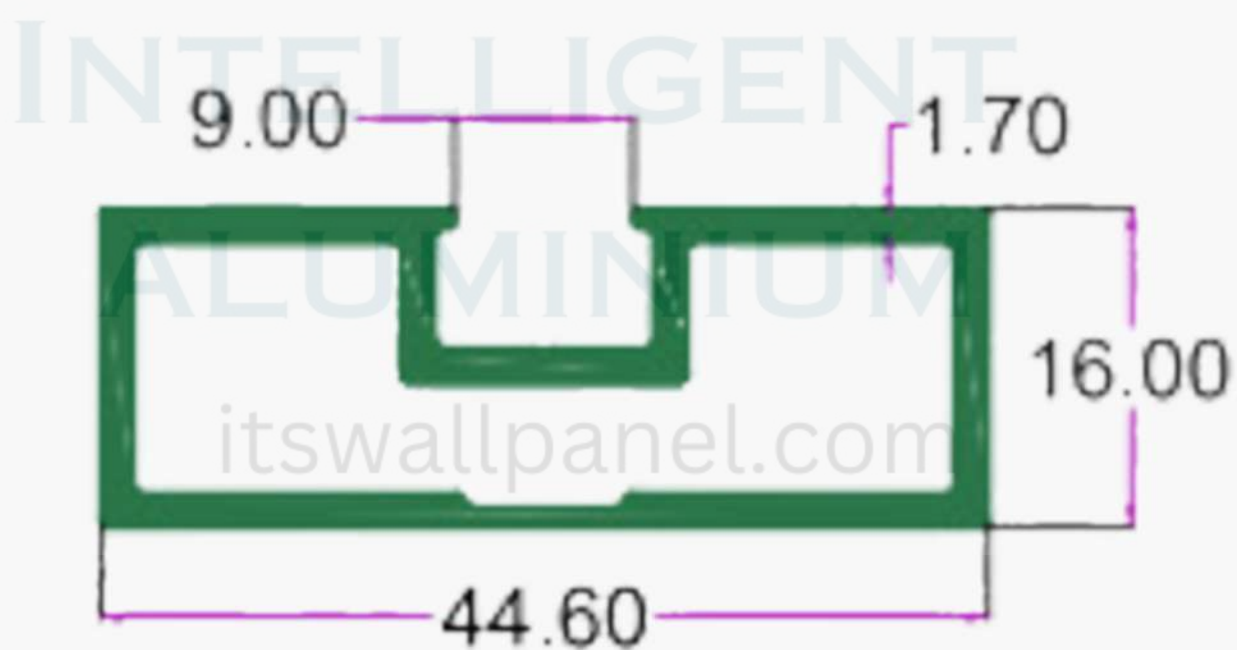

SLIM PROFILE

INTELLIGENT
ALUMINIUM
itswallpanel.com

SEC.NO. 4363

WT. 2.850 TO 3.000 KG/12'

SEC.NO. 4429

WT. 2.120 TO 2.300 KG/12'

SLIM PROFILE

INTELLIGENT
ALUMINIUM
itswallpanel.com

SEC.NO. 4366

WT. 1.300 TO 1.450 KG/12'

SEC.NO. 4365

WT. 2.400 TO 2.650 KG/12'

SLIM PROFILE

INTELLIGENT
ALUMINIUM
itswallpanel.com

SEC.NO. 4364

WT. 3.130 TO 3.350 KG/12'