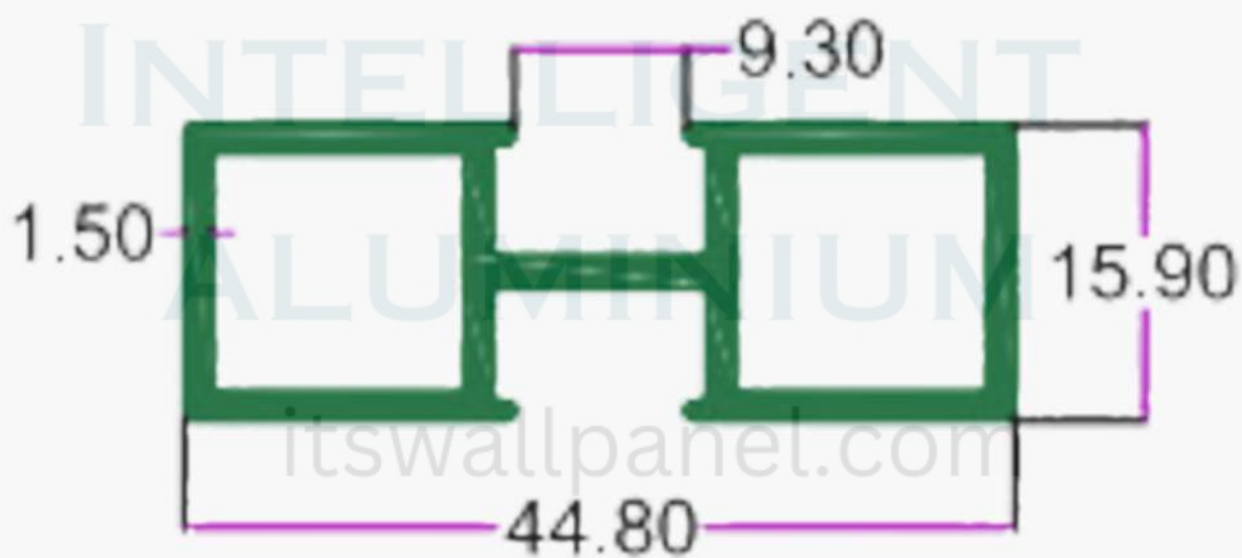

WT. 1.050 TO 1.200 KG/12'

SLIM PROFILE

INTELLIGENT
ALUMINIUM
itswallpanel.com

SEC.NO. 4903

WT. 0.950 TO 1.050 KG/12'

SEC. NO. 3898

WT. 2.400 TO 1.700 KG/12'

SLIM PROFILE

INTELLIGENT
ALUMINIUM
itswallpanel.com

SEC. NO. 3899

WT. 2.400 TO 1.700 KG/12'

SEC.NO. 4685

WT. 2.000 TO 2.200 KG/12'

SLIM PROFILE

INTELLIGENT
ALUMINIUM
itswallpanel.com

SEC. NO. 3900