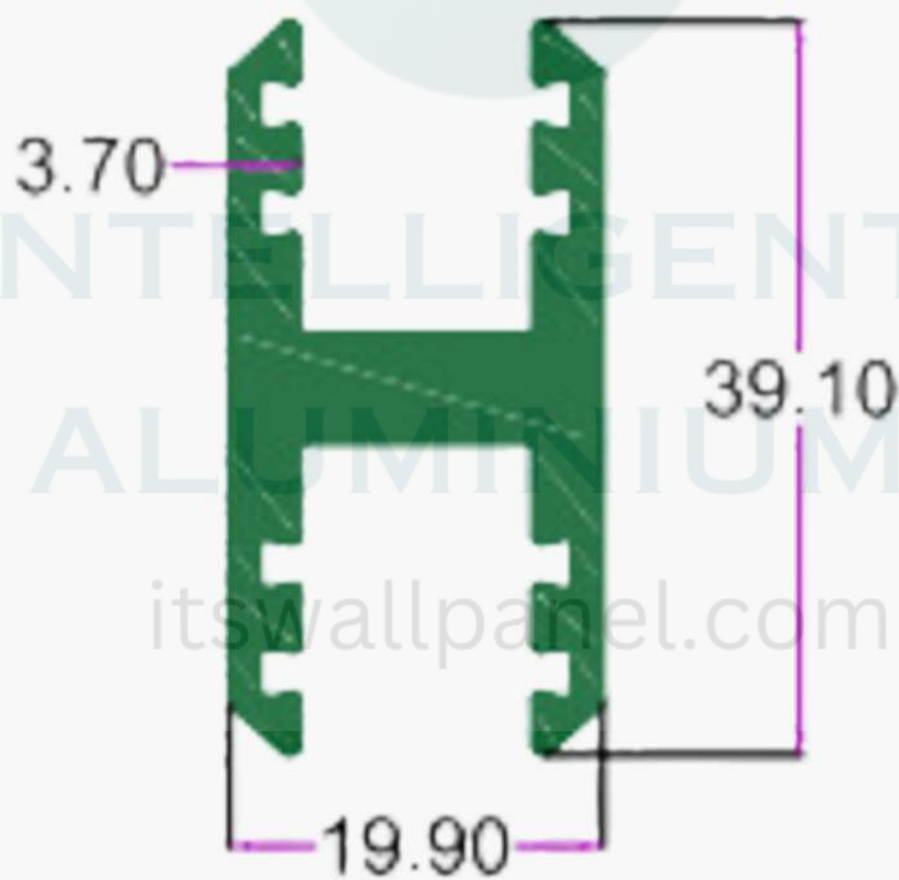

SEC. NO. 5180

WT. 4.155 TO 4.405 KG/12'

SLIM PROFILE

INTELLIGENT
ALUMINIUM
itswallpanel.com

SEC.NO. 4817

WT. 4.550 TO 4.800 KG/12'

SEC.NO. 5181

WT. 2.875 TO 3.125 KG/12'

SLIM PROFILE

INTELLIGENT
ALUMINIUM
itswallpanel.com

SEC.NO. 5176

WT. 0.555 TO 0.800 KG/12'

SEC.NO. 5182

WT. 3.515 TO 3.760 KG/12'

SLIM PROFILE

INTELLIGENT
ALUMINIUM
itswallpanel.com

SEC.NO. 5166

WT. 0.920 TO 1.150 KG/12'

SEC.NO. 4904

WT. 2.970 TO 3.170 KG/12'

SLIM PROFILE

INTELLIGENT
ALUMINIUM
itswallpanel.com

SEC.NO. 4573

WT. 0.450 TO 0.600 KG/12'