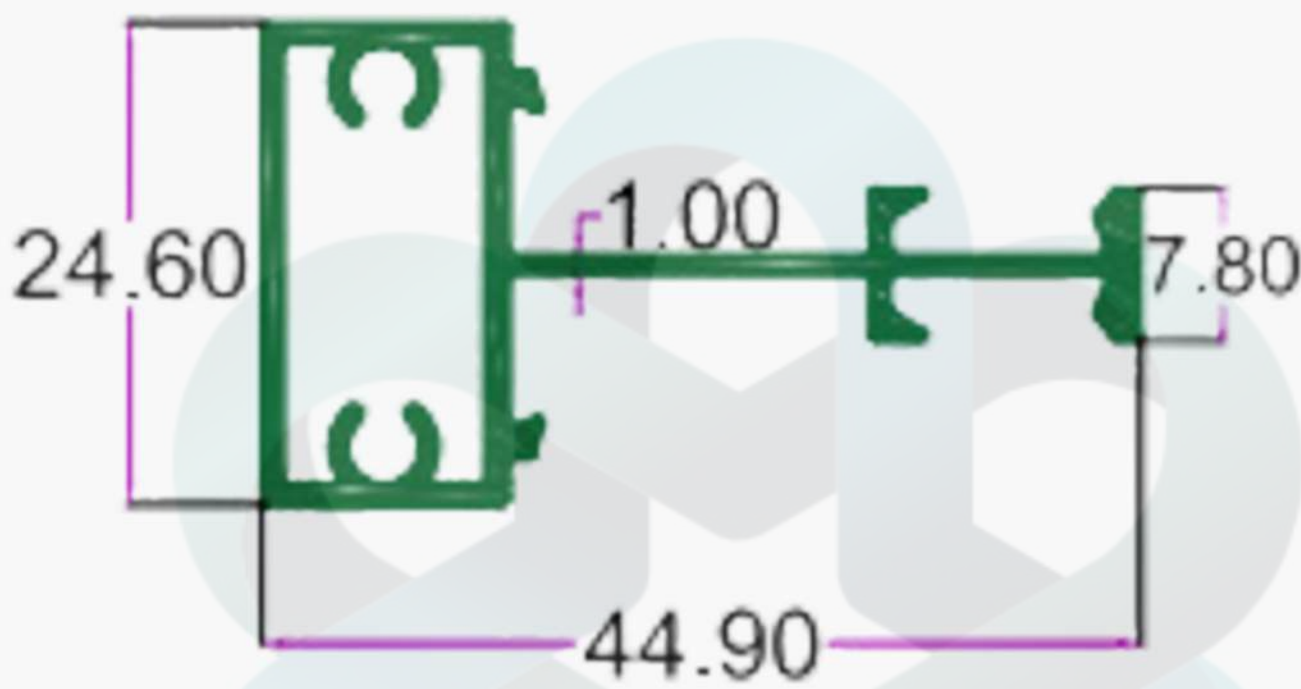

SEC.NO. 4545

WT. 1.760 TO 1.900 KG/12'

SEC.NO. 4510

WT. 2.200 TO 2.450 KG/12'

SLIM PROFILE

INTELLIGENT
ALUMINIUM
itswallpanel.com

SEC.NO. 4572

WT. 1.570 TO 1.700 KG/12'