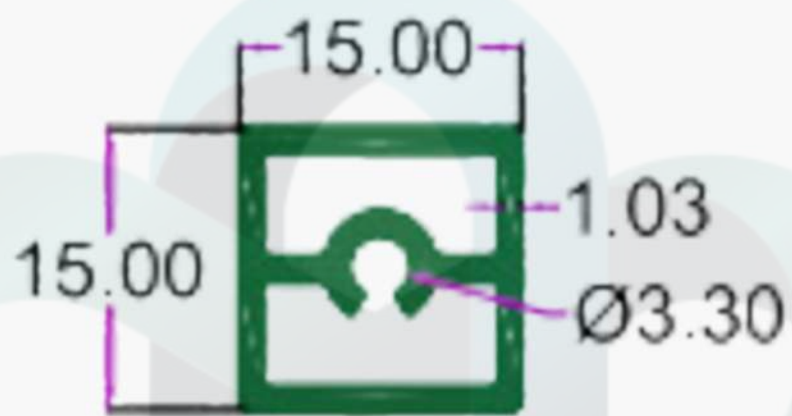

SLIM PROFILE

INTELLIGENT
ALUMINIUM
itswallpanel.com

SEC.NO. 5176

WT. 0.555 TO 0.800 KG/12'

SEC.NO. 5182

WT. 3.515 TO 3.760 KG/12'

SLIM PROFILE

INTELLIGENT
ALUMINIUM
itswallpanel.com