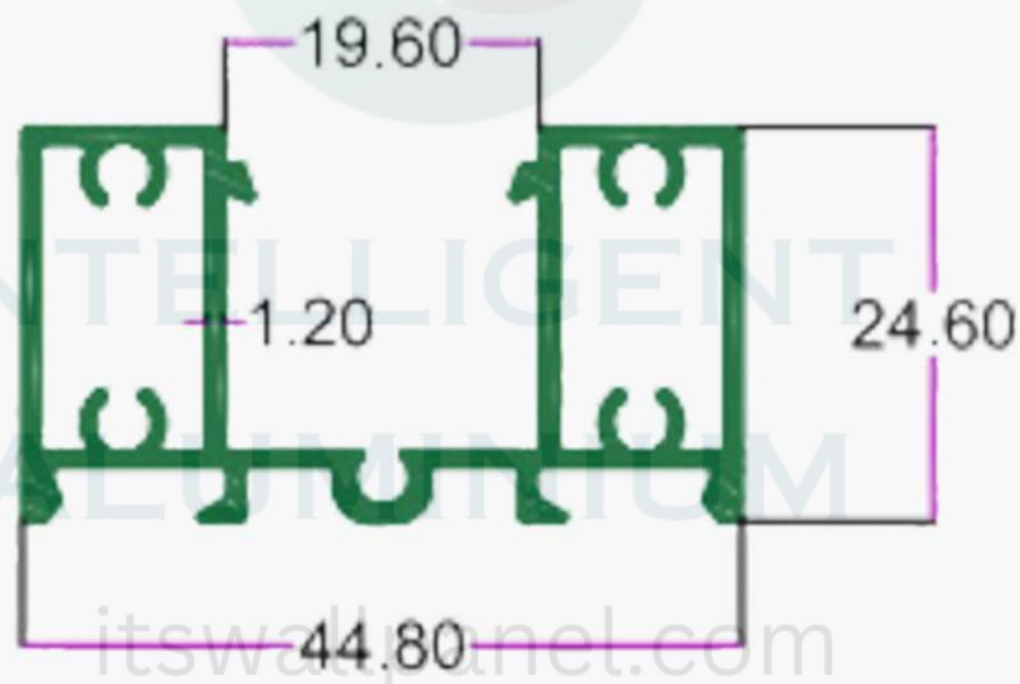

SEC.NO. 4699

WT. 2.220 TO 2.470 KG/12'