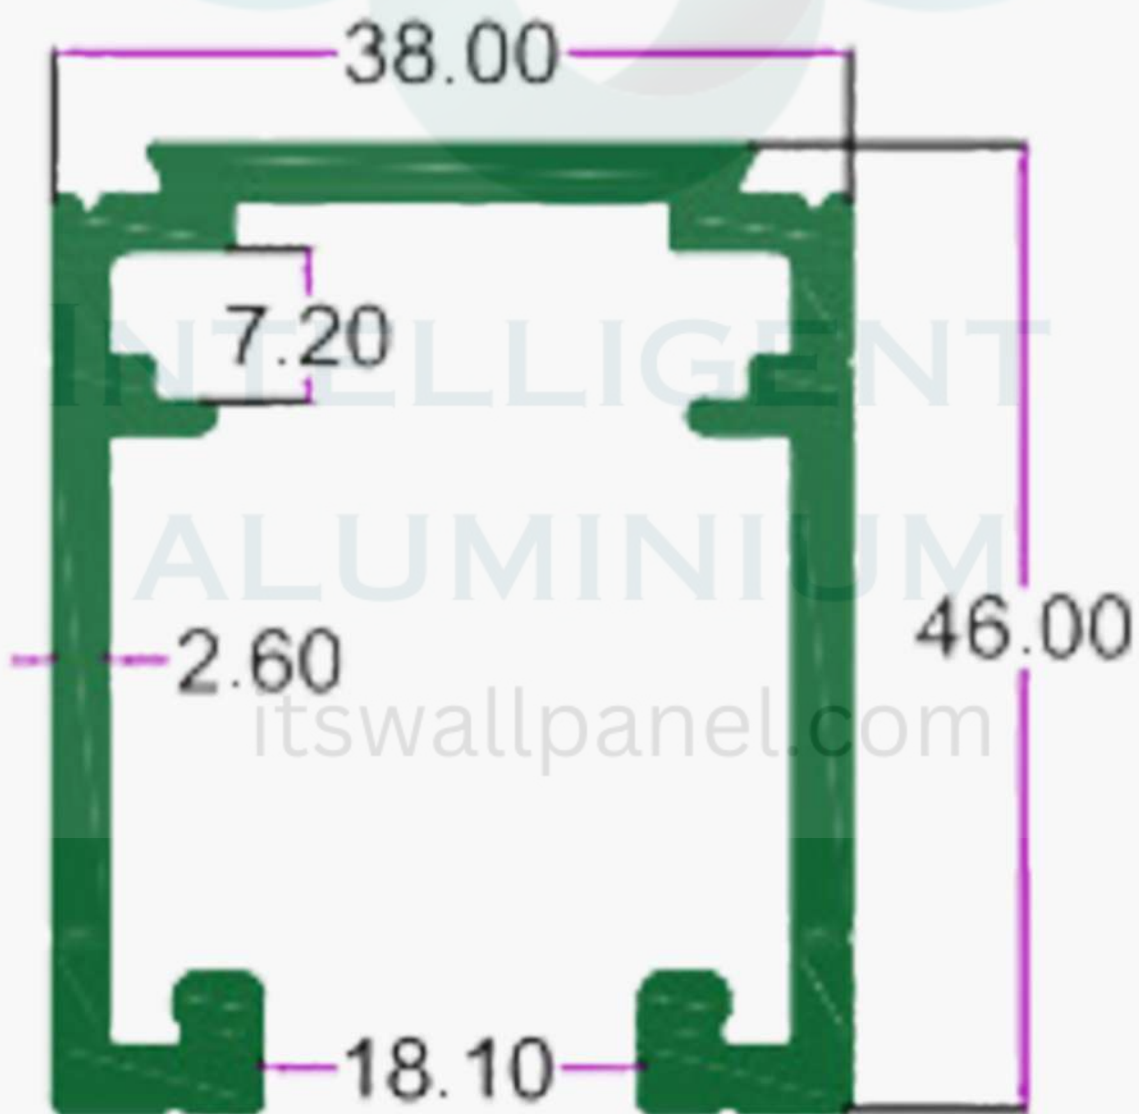

WT. 1.400 TO 1.800 KG/12'

SEC. NO. 4819

WT. 1.500 TO 1.650 KG/12'

SLIM PROFILE

INTELLIGENT
ALUMINIUM
itswallpanel.com

SEC. NO. 3897

WT. 2.500 TO 2.800 KG/12'

SEC.NO. 4883 Wt.
1.600 TO 1.750 KG./
12'

SLIM PROFILE

INTELLIGENT
ALUMINIUM
itswallpanel.com

SEC.NO. 4699

WT. 2.220 TO 2.470 KG/12'

SEC.NO. 4818

WT. 4.150 TO 4.350 KG/12'

SLIM PROFILE

INTELLIGENT
ALUMINIUM
itswallpanel.com

SEC.NO. 4657

WT. 0.330 TO 0.500 KG/12'

SEC.NO. 4699

WT. 2.220 TO 2.470 KG/12'

SLIM PROFILE

INTELLIGENT
ALUMINIUM

itswallpanel.com

SEC.NO. 4715