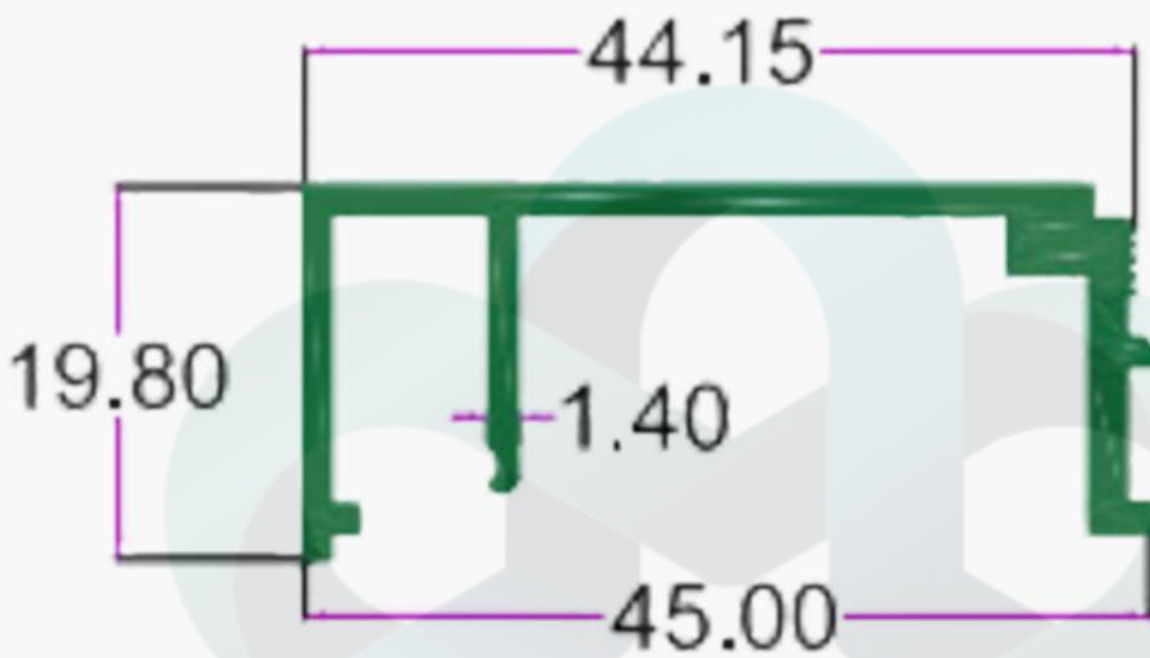

INTELLIGENT
ALUMINIUM
itswallpanel.com

SEC. NO. 3899

WT. 2.400 TO 1.700 KG/12'

SEC.NO. 4685

WT. 2.000 TO 2.200 KG/12'

SLIM PROFILE

INTELLIGENT
ALUMINIUM
itswallpanel.com

SEC. NO. 3900

WT. 1.400 TO 1.800 KG/12'

SEC. NO. 4819

WT. 1.500 TO 1.650 KG/12'

SLIM PROFILE

INTELLIGENT
ALUMINIUM
itswallpanel.com

SEC. NO. 3897

WT. 2.500 TO 2.800 KG/12'

SEC.NO. 4883 Wt.
1.600 TO 1.750 KG./
12'