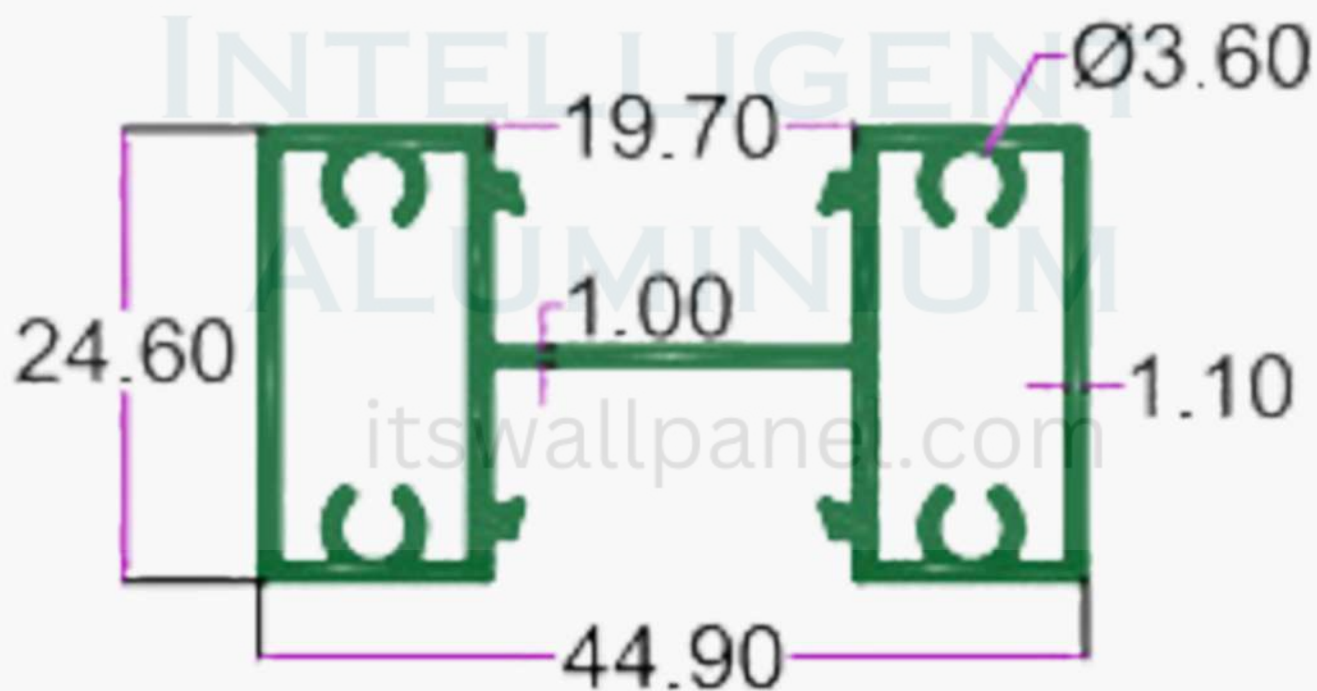

SEC.NO. 4510

WT. 2.200 TO 2.450 KG/12'