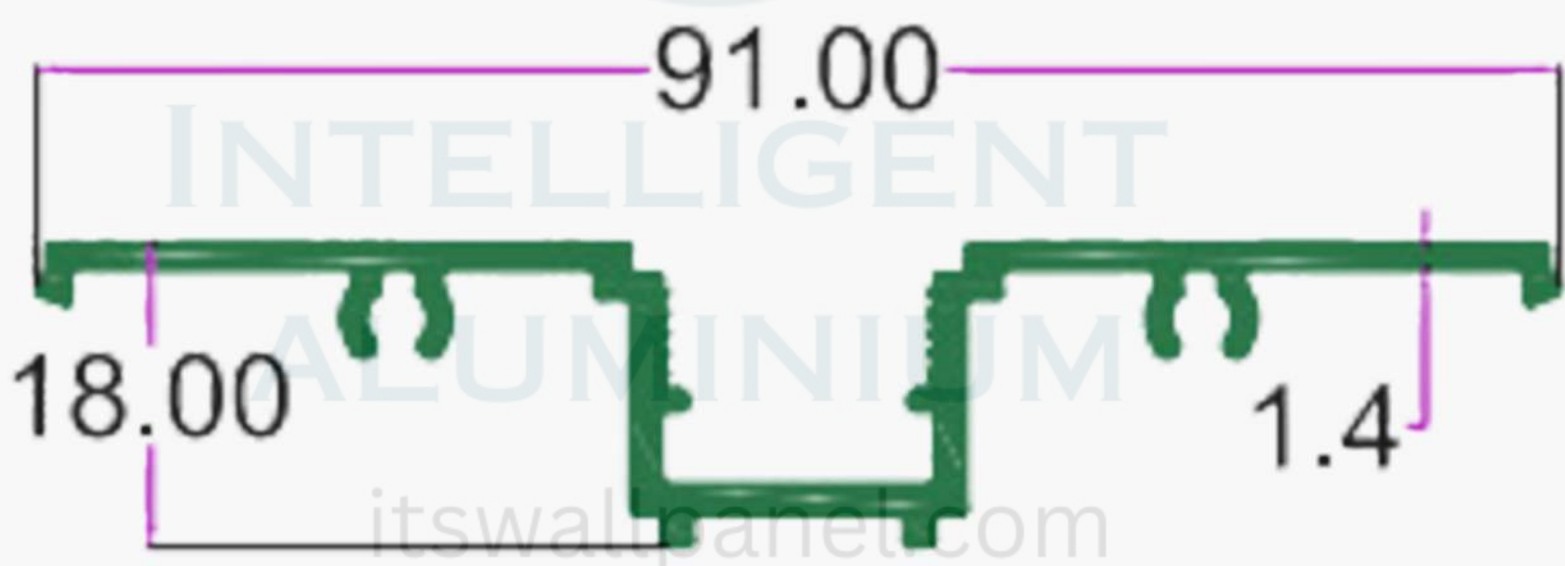

WT. 1.050 TO 1.200 KG/12'

SLIM PROFILE

INTELLIGENT
ALUMINIUM
itswallpanel.com

SEC.NO. 4903

WT. 0.950 TO 1.050 KG/12'

SEC. NO. 3898

WT. 2.400 TO 1.700 KG/12'

SLIM PROFILE