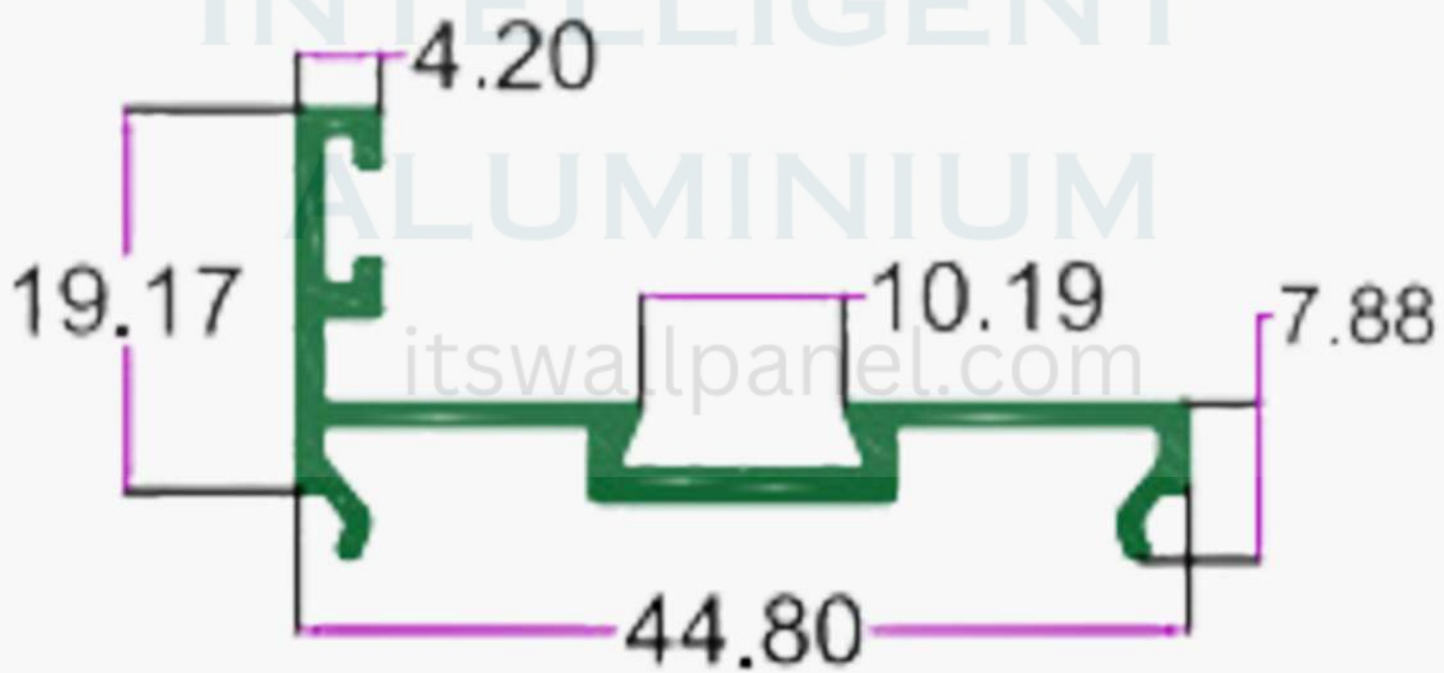

SLIM PROFILE

INTELLIGENT
ALUMINIUM
itswallpanel.com

SEC.NO. 4467

WT. 9.160 TO 9.350 KG/12'

SEC.NO. 4544

WT. 1.170 TO 1.270 KG/12'

SLIM PROFILE

INTELLIGENT
ALUMINIUM
itswallpanel.com