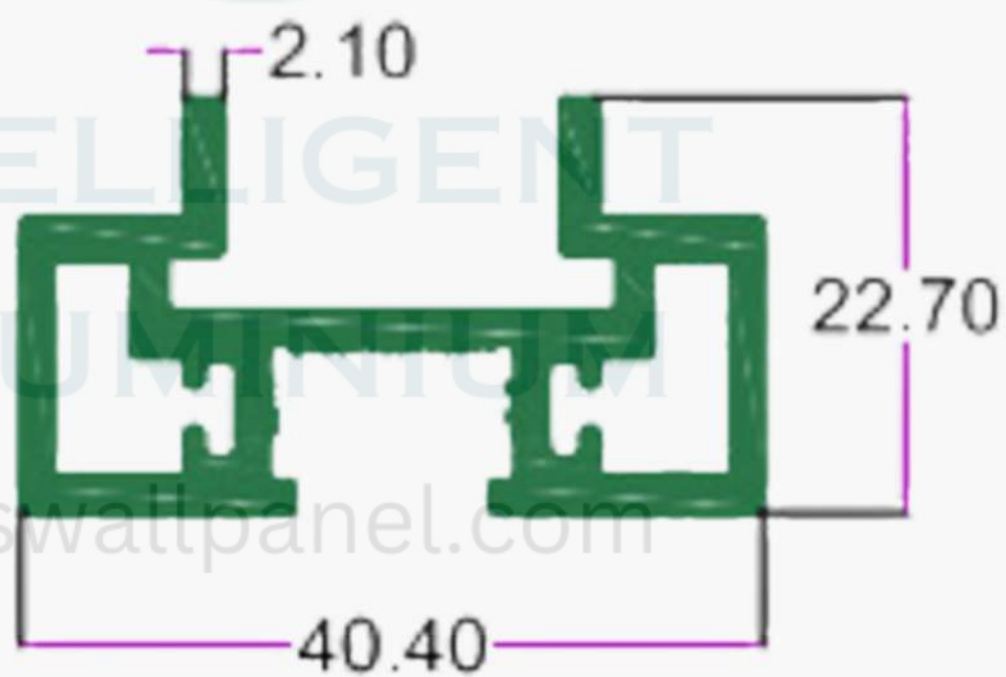

SEC. NO. 5180

WT. 4.155 TO 4.405 KG/12'

SLIM PROFILE

INTELLIGENT
ALUMINIUM
itswallpanel.com

SEC.NO. 4817

WT. 4.550 TO 4.800 KG/12'

SEC.NO. 5181

WT. 2.875 TO 3.125 KG/12'