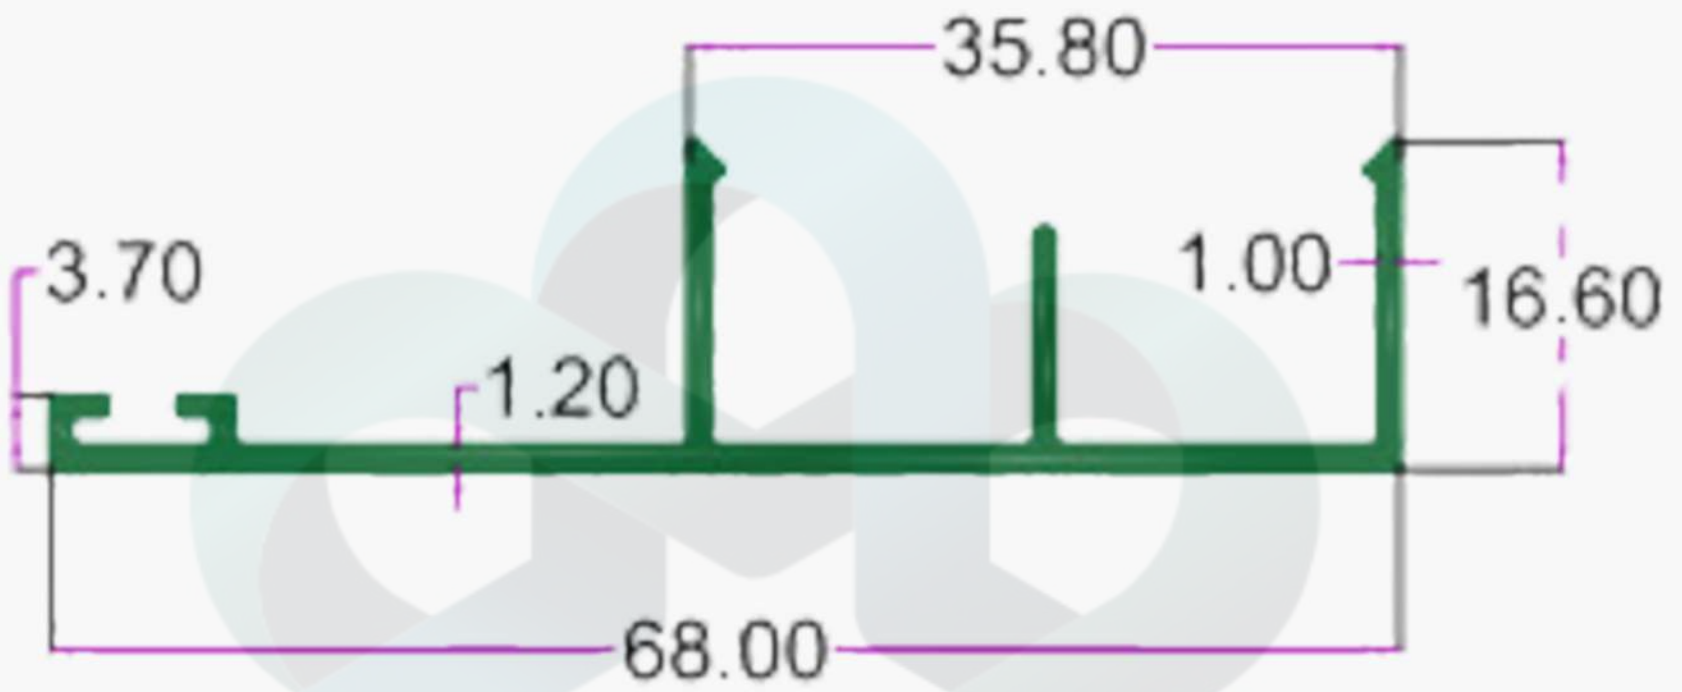

SLIM PROFILE

INTELLIGENT
ALUMINIUM
itswallpanel.com

SEC.NO. 4363

WT. 2.850 TO 3.000 KG/12'

SEC.NO. 4429

WT. 2.120 TO 2.300 KG/12'

SLIM PROFILE

INTELLIGENT
ALUMINIUM
itswallpanel.com