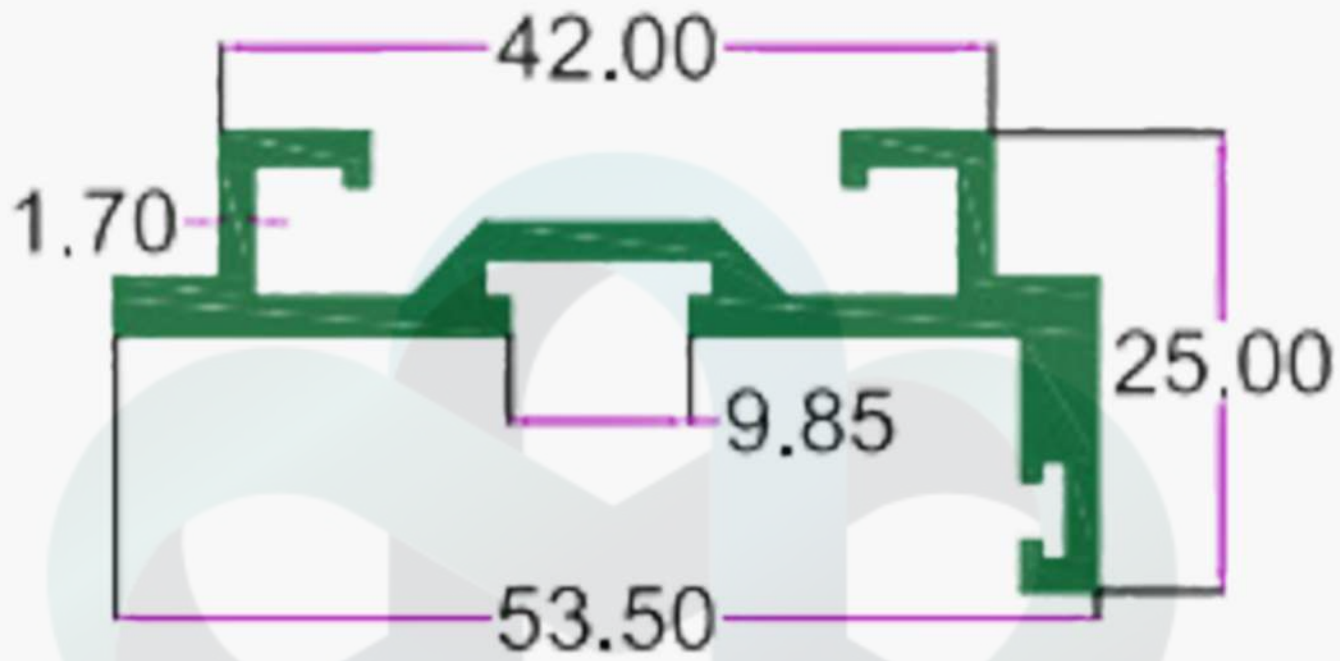

WT. 1.350 TO 1.500 KG/12'

INTELLIGENT

SEC.NO. 5175

WT. 2.035 TO 2.280 KG/12'

SLIM PROFILE

INTELLIGENT
ALUMINIUM
itswallpanel.com

SEC. NO. 3776

WT. 2.350 TO 2.500 KG/12'

SEC. NO. 5180

WT. 4.155 TO 4.405 KG/12'

SLIM PROFILE

INTELLIGENT
ALUMINIUM
itswallpanel.com

SEC.NO. 4817

WT. 4.550 TO 4.800 KG/12'

SEC.NO. 5181

WT. 2.875 TO 3.125 KG/12'