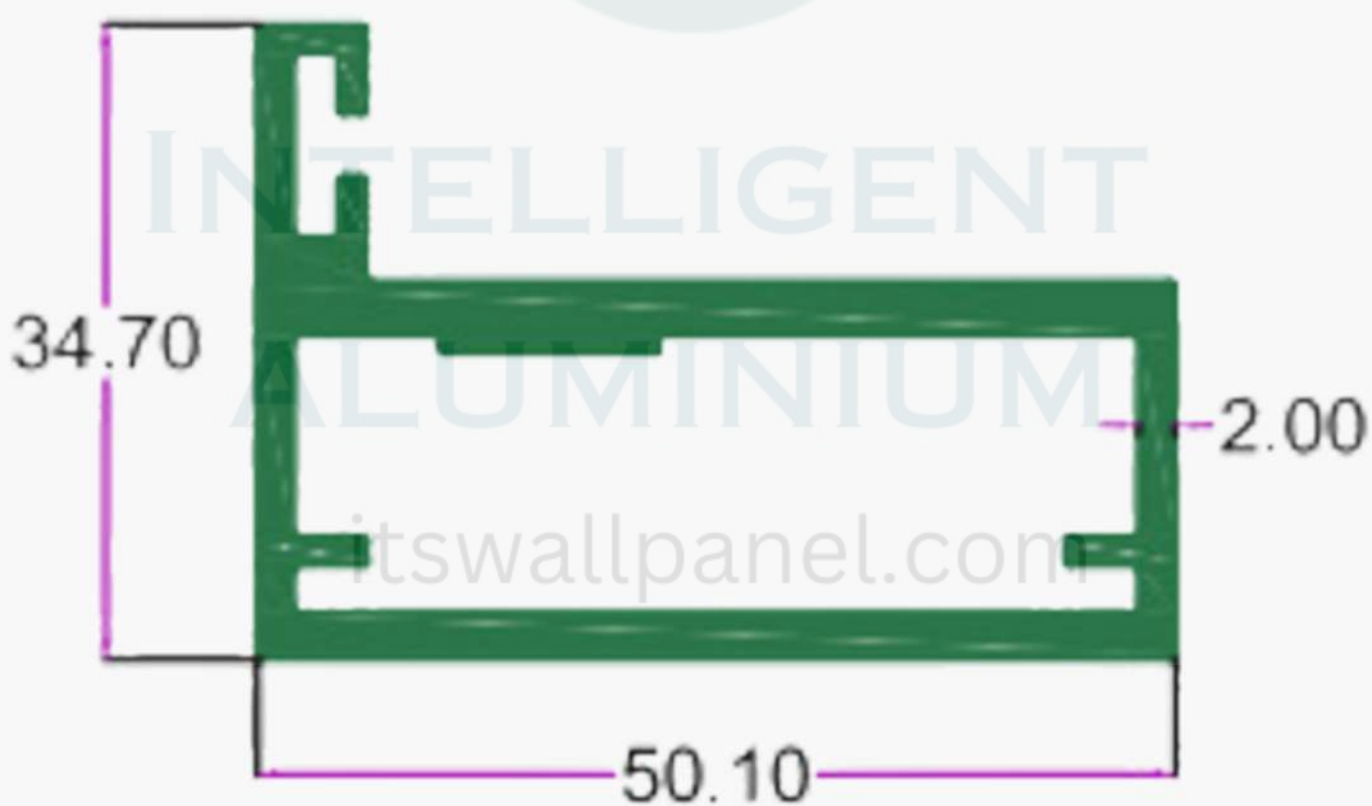

WT. 1.350 TO 1.500 KG/12'

INTELLIGENT

SEC.NO. 5175

WT. 2.035 TO 2.280 KG/12'

SLIM PROFILE

INTELLIGENT
ALUMINIUM
itswallpanel.com

SEC. NO. 3776

WT. 2.350 TO 2.500 KG/12'