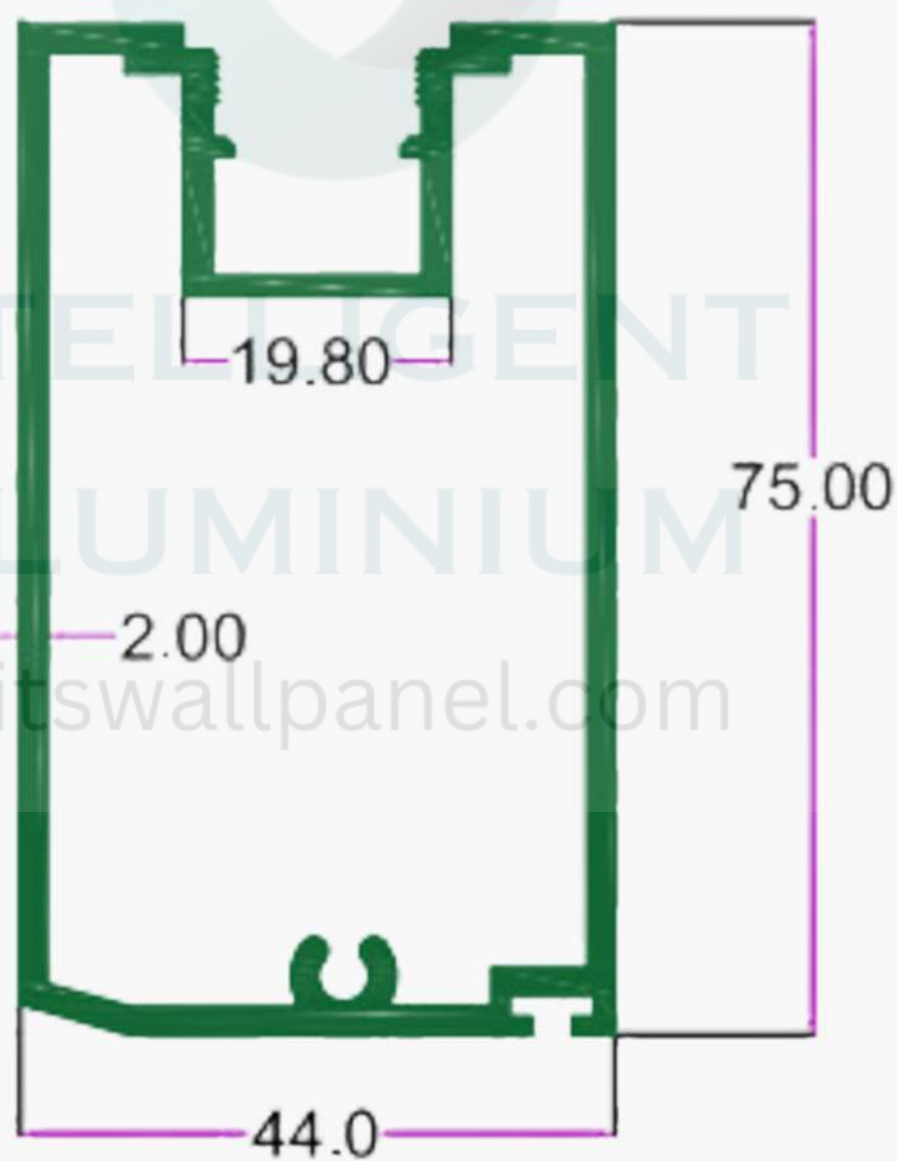

WT. 1.400 TO 1.800 KG/12'

SEC. NO. 4819

WT. 1.500 TO 1.650 KG/12'

SLIM PROFILE

INTELLIGENT
ALUMINIUM
itswallpanel.com

SEC. NO. 3897

WT. 2.500 TO 2.800 KG/12'

SEC.NO. 4883 Wt.
1.600 TO 1.750 KG./
12'

SLIM PROFILE

INTELLIGENT
ALUMINIUM
itswallpanel.com

SEC.NO. 4699

WT. 2.220 TO 2.470 KG/12'

SEC.NO. 4818

WT. 4.150 TO 4.350 KG/12'

SLIM PROFILE

INTELLIGENT
ALUMINIUM
itswallpanel.com

SEC.NO. 4657

WT. 0.330 TO 0.500 KG/12'

SEC.NO. 4699

WT. 2.220 TO 2.470 KG/12'

SLIM PROFILE

INTELLIGENT
ALUMINIUM

itswallpanel.com

SEC.NO. 4715

WT. 1.330 TO 1.490 KG/12'

SEC. NO. 3777

WT. 5.500 TO 5.800 KG/12'

SLIM PROFILE

INTELLIGENT
ALUMINIUM
itswallpanel.com

SEC.NO. 4716

WT. 0.700 TO 0.820 KG/12'

SEC.NO. 5076