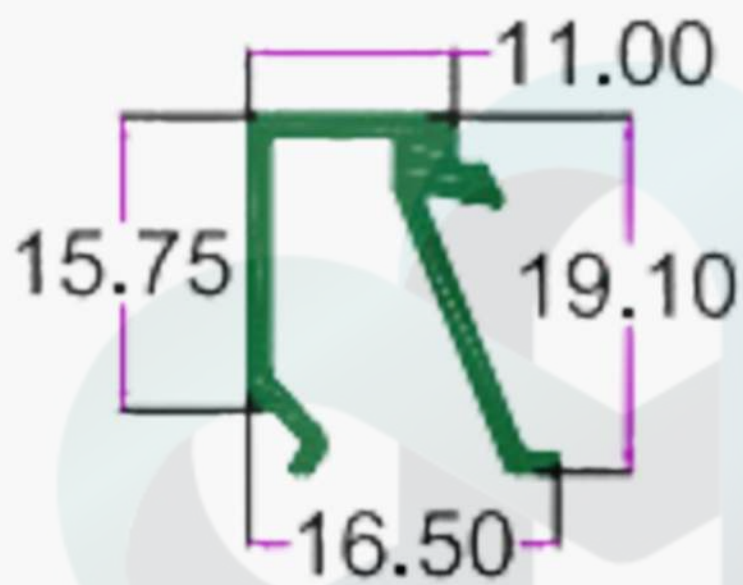

SLIM PROFILE

INTELLIGENT
ALUMINIUM
itswallpanel.com

SEC.NO. 5176

WT. 0.555 TO 0.800 KG/12'

SEC.NO. 5182

WT. 3.515 TO 3.760 KG/12'

SLIM PROFILE

INTELLIGENT
ALUMINIUM
itswallpanel.com

SEC.NO. 5166

WT. 0.920 TO 1.150 KG/12'

SEC.NO. 4904

WT. 2.970 TO 3.170 KG/12'

SLIM PROFILE

INTELLIGENT
ALUMINIUM
itswallpanel.com

SEC.NO. 4573

WT. 0.450 TO 0.600 KG/12'

SEC.NO. 4902

WT. 2.760 TO 2.950 KG/12'

SLIM PROFILE

INTELLIGENT
ALUMINIUM
itswallpanel.com

SEC. NO. 3773

WT. 0.600 TO 0.800 KG/12'

INTELLIGENT

SEC.NO. 4905