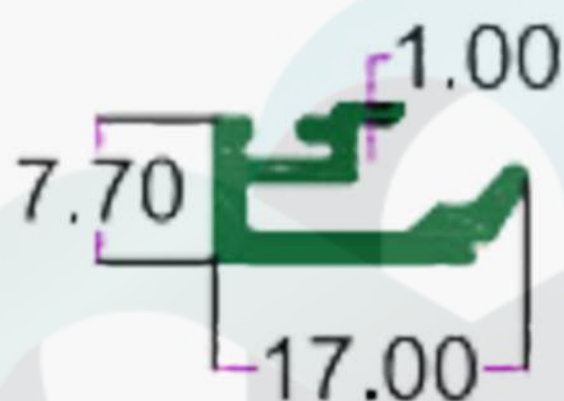

SEC.NO. 5176

WT. 0.555 TO 0.800 KG/12'