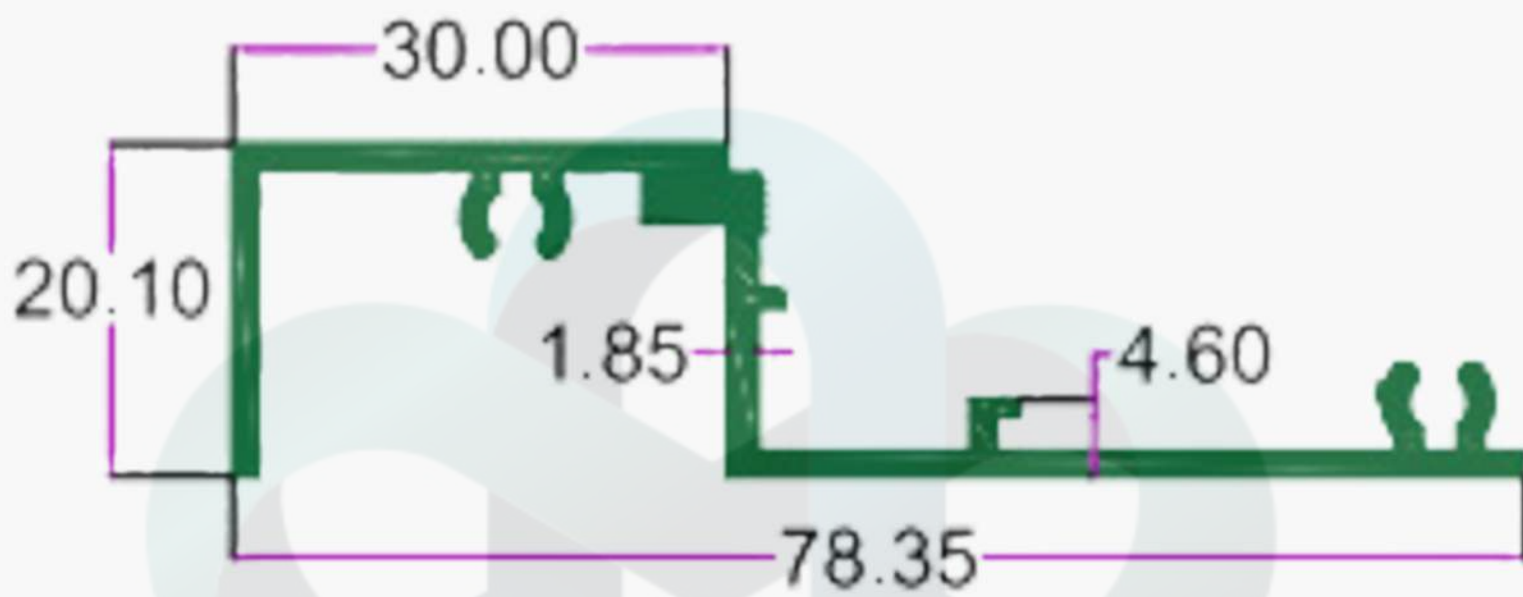

SEC. NO. 3774

WT. 2.250 TO 2.500 KG/12'