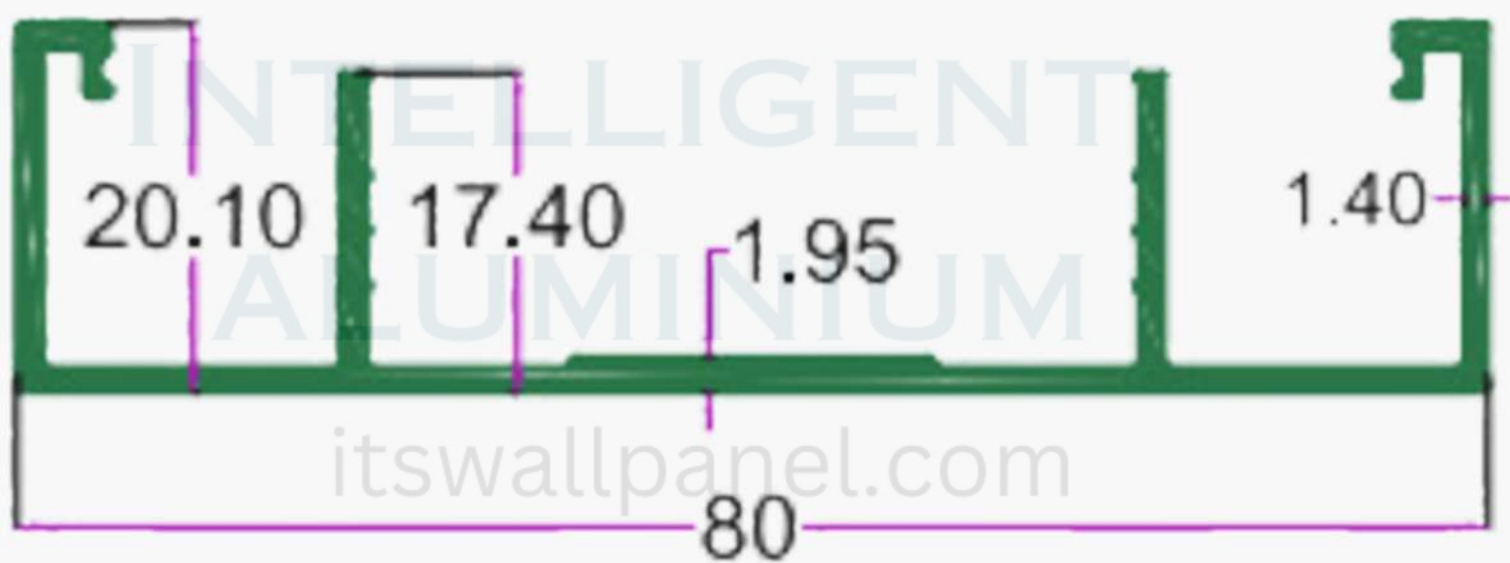

WT. 0.620 TO 0.820 KG/12'

SLIM PROFILE

INTELLIGENT
ALUMINIUM
itswallpanel.com

SEC. NO. 3771

WT. 2.200 TO 2.500 KG/12'

SEC. NO. 3770

WT. 2.300 TO 2.700 KG/12'

SLIM PROFILE