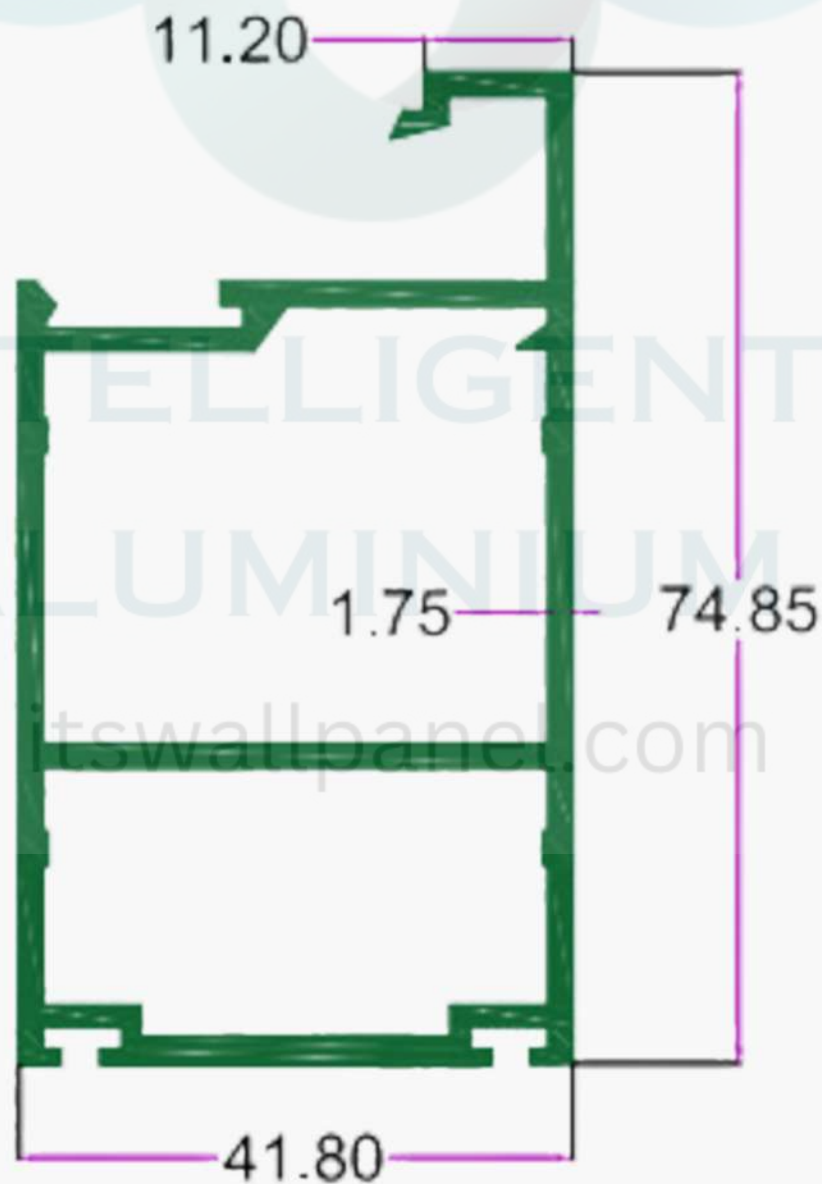

WT. 1.400 TO 1.800 KG/12'

SEC. NO. 4819

WT. 1.500 TO 1.650 KG/12'

SLIM PROFILE

INTELLIGENT
ALUMINIUM
itswallpanel.com

SEC. NO. 3897

WT. 2.500 TO 2.800 KG/12'

SEC.NO. 4883 Wt.
1.600 TO 1.750 KG./
12'

SEC.NO. 4657

WT. 0.330 TO 0.500 KG/12'

SEC.NO. 4699

WT. 2.220 TO 2.470 KG/12'

SLIM PROFILE

INTELLIGENT
ALUMINIUM

itswallpanel.com

SEC.NO. 4715

WT. 1.330 TO 1.490 KG/12'

SEC. NO. 3777

WT. 5.500 TO 5.800 KG/12'

SLIM PROFILE

INTELLIGENT
ALUMINIUM
itswallpanel.com

SEC.NO. 4716

WT. 0.700 TO 0.820 KG/12'

SEC.NO. 5076

WT. 3.180 TO 3.350 KG/12'

SLIM PROFILE

INTELLIGENT
ALUMINIUM
itswallpanel.com

SEC.NO. 4772

WT. 3.760 TO 3.990 KG/12'

INTELLIGENT
ALUMINIUM
itswallpanel.com

SEC. NO. 3772

WT. 4.800 TO 5.100 KG/12'