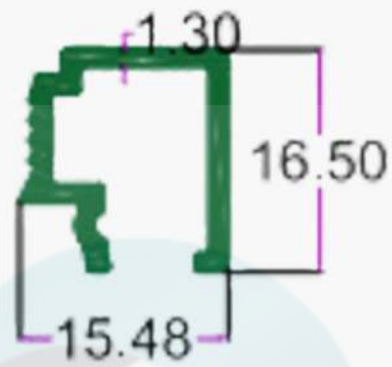

SEC.NO. 4657

WT. 0.330 TO 0.500 KG/12'

SEC.NO. 4699

WT. 2.220 TO 2.470 KG/12'

SLIM PROFILE

INTELLIGENT
ALUMINIUM

itswallpanel.com

SEC.NO. 4715

WT. 1.330 TO 1.490 KG/12'

SEC. NO. 3777

WT. 5.500 TO 5.800 KG/12'

SLIM PROFILE

INTELLIGENT
ALUMINIUM
itswallpanel.com

SEC.NO. 4716

WT. 0.700 TO 0.820 KG/12'

SEC.NO. 5076

WT. 3.180 TO 3.350 KG/12'

SLIM PROFILE

INTELLIGENT
ALUMINIUM
itswallpanel.com

SEC.NO. 4772

WT. 3.760 TO 3.990 KG/12'

INTELLIGENT
ALUMINIUM
itswallpanel.com

SEC. NO. 3772

WT. 4.800 TO 5.100 KG/12'