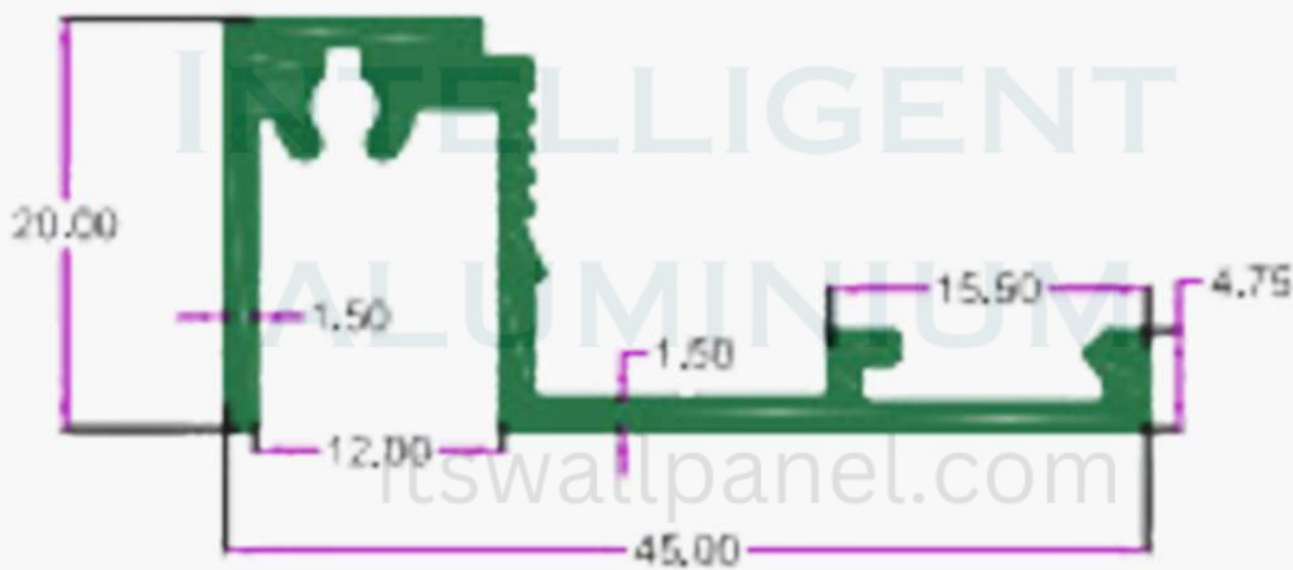

WT. 1.400 TO 1.800 KG/12'

SEC. NO. 4819

WT. 1.500 TO 1.650 KG/12'

SLIM PROFILE

INTELLIGENT
ALUMINIUM
itswallpanel.com

SEC. NO. 3897

WT. 2.500 TO 2.800 KG/12'

SEC.NO. 4883 Wt.
1.600 TO 1.750 KG./
12'