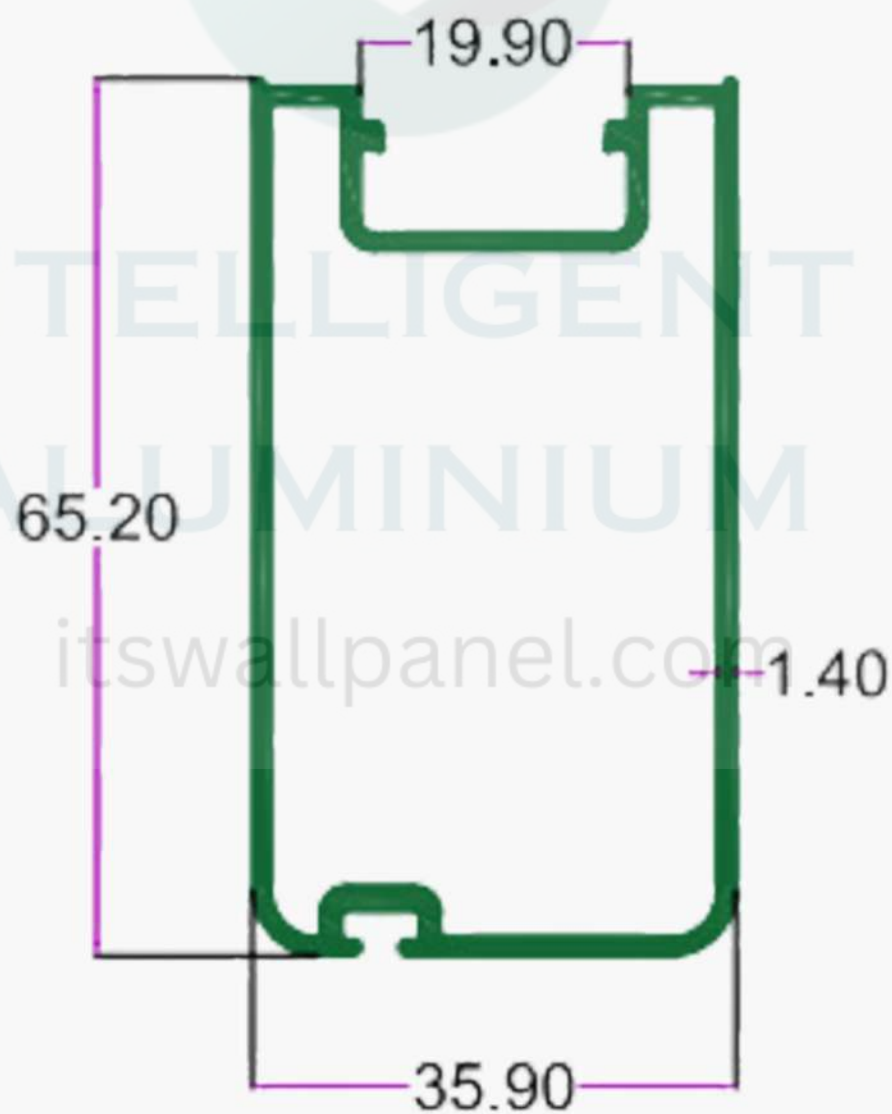

WT. 1.400 TO 1.800 KG/12'

SEC. NO. 4819

WT. 1.500 TO 1.650 KG/12'

SLIM PROFILE

INTELLIGENT
ALUMINIUM
itswallpanel.com

SEC. NO. 3897

WT. 2.500 TO 2.800 KG/12'

SEC.NO. 4883 Wt.
1.600 TO 1.750 KG./
12'

SEC.NO. 4657

WT. 0.330 TO 0.500 KG/12'

SEC.NO. 4699

WT. 2.220 TO 2.470 KG/12'

SLIM PROFILE

INTELLIGENT
ALUMINIUM

itswallpanel.com

SEC.NO. 4715

WT. 1.330 TO 1.490 KG/12'

SEC. NO. 3777

WT. 5.500 TO 5.800 KG/12'

SLIM PROFILE

INTELLIGENT
ALUMINIUM
itswallpanel.com

SEC.NO. 4716

WT. 0.700 TO 0.820 KG/12'

SEC.NO. 5076

WT. 3.180 TO 3.350 KG/12'

SLIM PROFILE

INTELLIGENT
ALUMINIUM
itswallpanel.com

SEC.NO. 4772

WT. 3.760 TO 3.990 KG/12'

INTELLIGENT
ALUMINIUM
itswallpanel.com

SEC. NO. 3772

WT. 4.800 TO 5.100 KG/12'