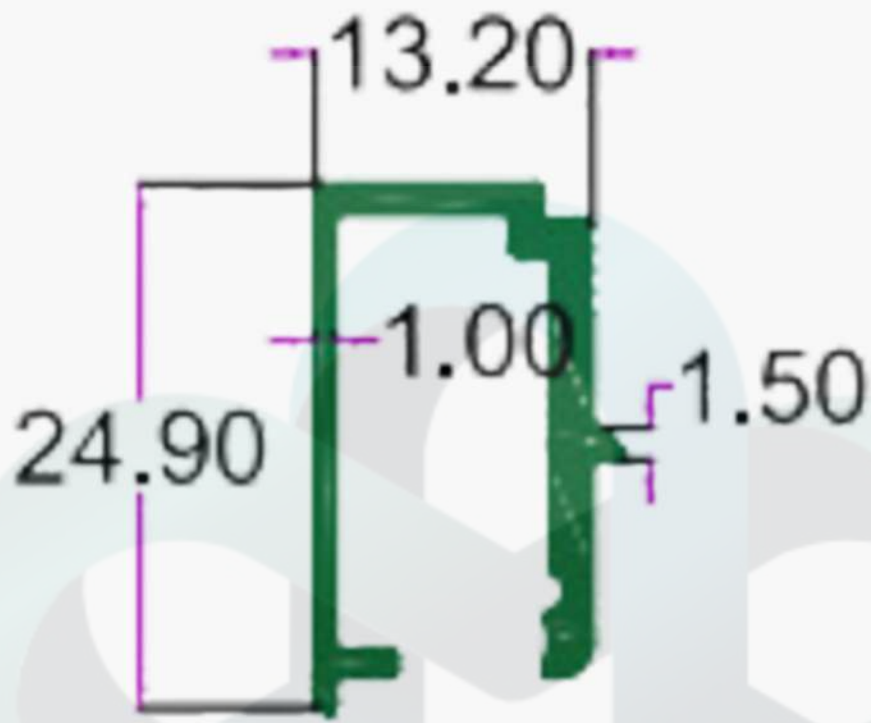

SLIM PROFILE

INTELLIGENT
ALUMINIUM
itswallpanel.com

SEC.NO. 4468

WT. 0.860 TO 0.100 KG/12'

INTELLIGENT
ALUMINIUM

SEC.NO. 4511

WT. 0.620 TO 0.820 KG/12'