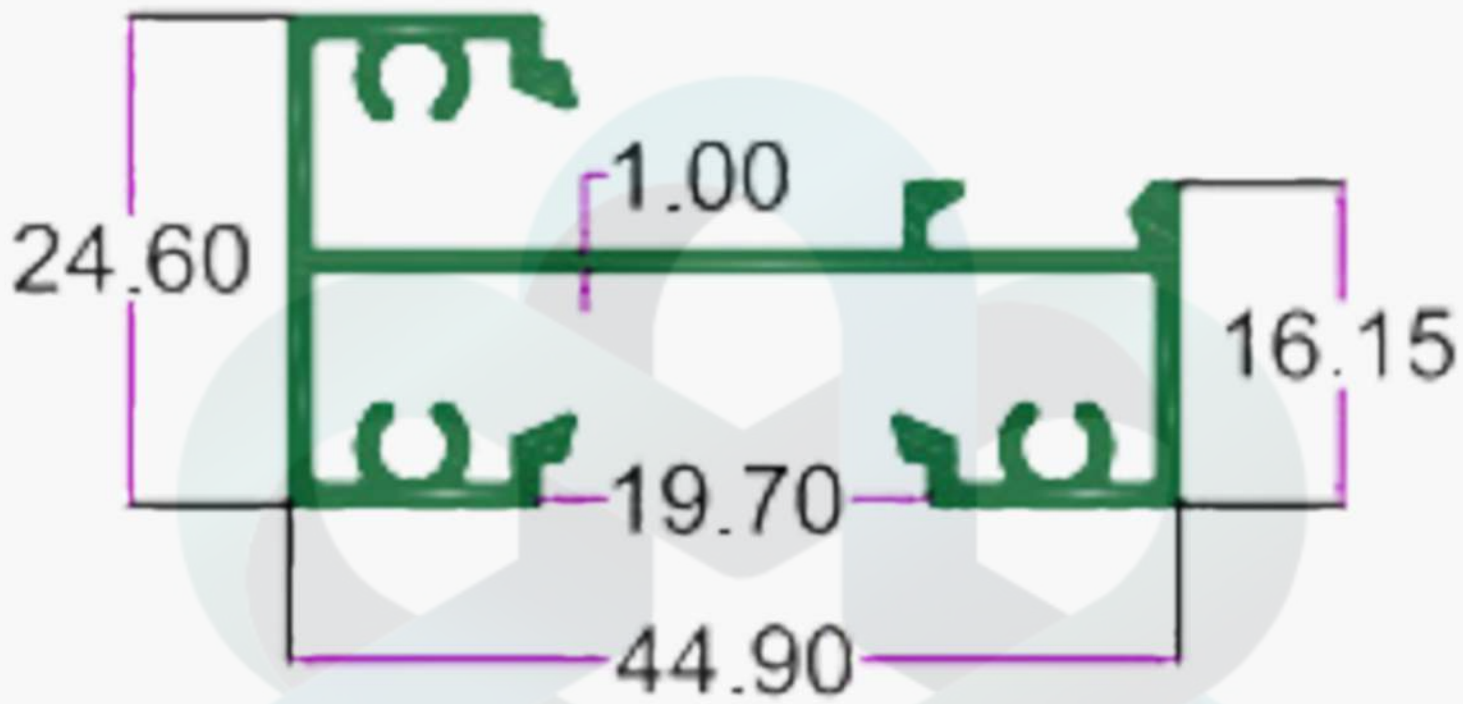

SEC.NO. 4508

WT. 1.580 TO 1.700 KG/12'

INTELLIGENT

ALUMINIUM

SEC.NO. 4531

WT. 0.750 TO 0.850 KG/12'

SLIM PROFILE

INTELLIGENT
ALUMINIUM
itswallpanel.com