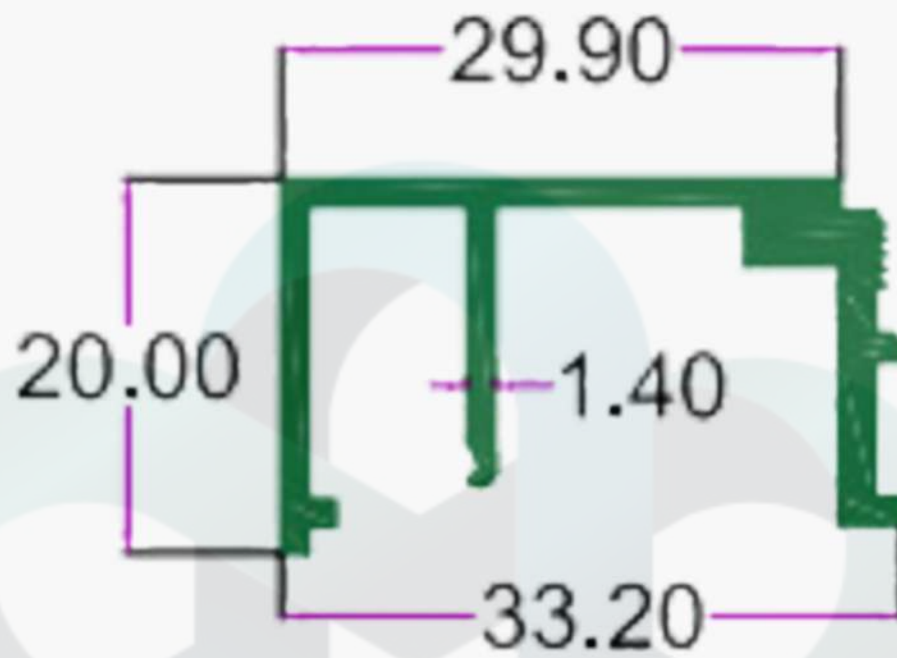

INTELLIGENT
ALUMINIUM
itswallpanel.com

SEC. NO. 3774

WT. 2.250 TO 2.500 KG/12'

SEC. NO. 5089

WT. 4.450 TO 4.700 KG/12'

SLIM PROFILE

INTELLIGENT
ALUMINIUM
itswallpanel.com

SEC. NO. 3775

WT. 1.350 TO 1.500 KG/12'

INTELLIGENT

SEC.NO. 5175

WT. 2.035 TO 2.280 KG/12'

SLIM PROFILE

INTELLIGENT
ALUMINIUM
itswallpanel.com

SEC. NO. 3776

WT. 2.350 TO 2.500 KG/12'