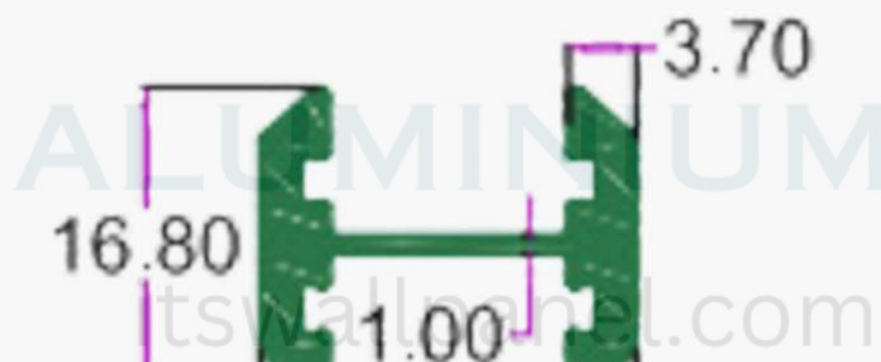

SEC.NO. 4902

WT. 2.760 TO 2.950 KG/12'

SLIM PROFILE

INTELLIGENT
ALUMINIUM
itswallpanel.com

SEC. NO. 3773

WT. 0.600 TO 0.800 KG/12'

INTELLIGENT

SEC.NO. 4905

WT. 1.050 TO 1.200 KG/12'

SLIM PROFILE

INTELLIGENT
ALUMINIUM
itswallpanel.com

SEC.NO. 4903

WT. 0.950 TO 1.050 KG/12'

SEC. NO. 3898

WT. 2.400 TO 1.700 KG/12'

SLIM PROFILE