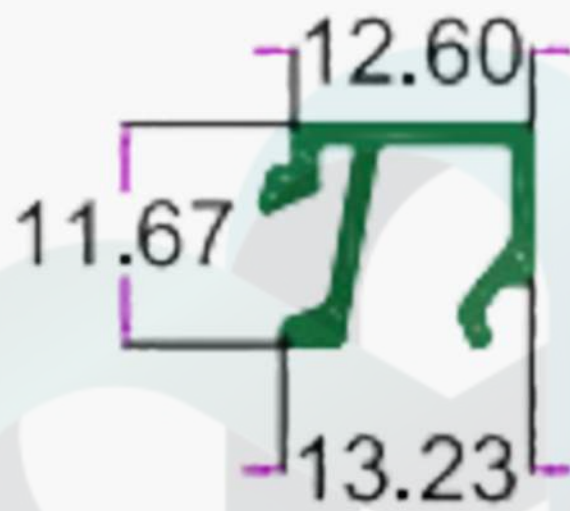

SLIM PROFILE

INTELLIGENT
ALUMINIUM
itswallpanel.com

SEC.NO. 5176

WT. 0.555 TO 0.800 KG/12'

SEC.NO. 5182

WT. 3.515 TO 3.760 KG/12'

SLIM PROFILE

INTELLIGENT
ALUMINIUM
itswallpanel.com

SEC.NO. 5166

WT. 0.920 TO 1.150 KG/12'

SEC.NO. 4904

WT. 2.970 TO 3.170 KG/12'

SLIM PROFILE

INTELLIGENT
ALUMINIUM
itswallpanel.com

SEC.NO. 4573

WT. 0.450 TO 0.600 KG/12'

SEC.NO. 4902

WT. 2.760 TO 2.950 KG/12'

SLIM PROFILE

INTELLIGENT
ALUMINIUM
itswallpanel.com

SEC. NO. 3773

WT. 0.600 TO 0.800 KG/12'

INTELLIGENT

SEC.NO. 4905