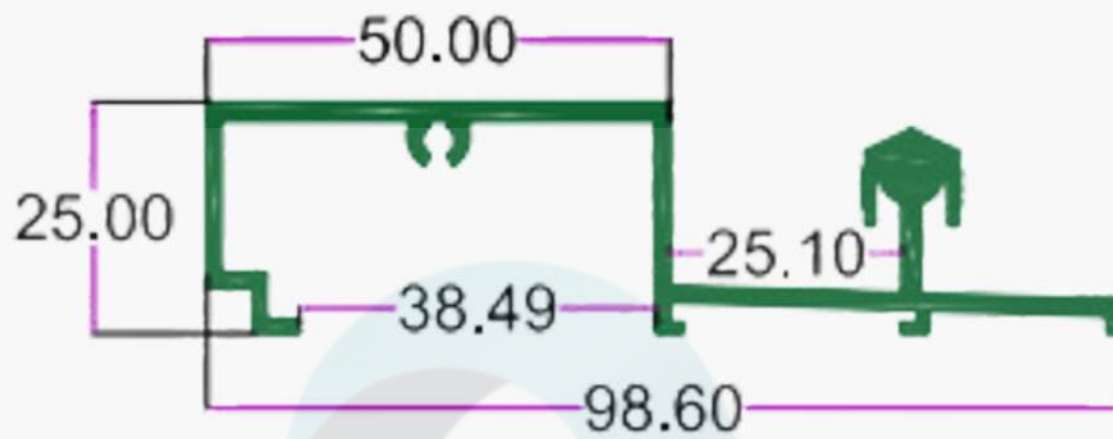

SEC.NO. 4657

WT. 0.330 TO 0.500 KG/12'

SEC.NO. 4699

WT. 2.220 TO 2.470 KG/12'

SLIM PROFILE

INTELLIGENT
ALUMINIUM

itswallpanel.com

SEC.NO. 4715

WT. 1.330 TO 1.490 KG/12'

SEC. NO. 3777

WT. 5.500 TO 5.800 KG/12'

SLIM PROFILE

INTELLIGENT
ALUMINIUM
itswallpanel.com

SEC.NO. 4716

WT. 0.700 TO 0.820 KG/12'

SEC.NO. 5076

WT. 3.180 TO 3.350 KG/12'

SLIM PROFILE

INTELLIGENT
ALUMINIUM
itswallpanel.com

SEC.NO. 4772

WT. 3.760 TO 3.990 KG/12'

INTELLIGENT
ALUMINIUM
itswallpanel.com

SEC. NO. 3772

WT. 4.800 TO 5.100 KG/12'