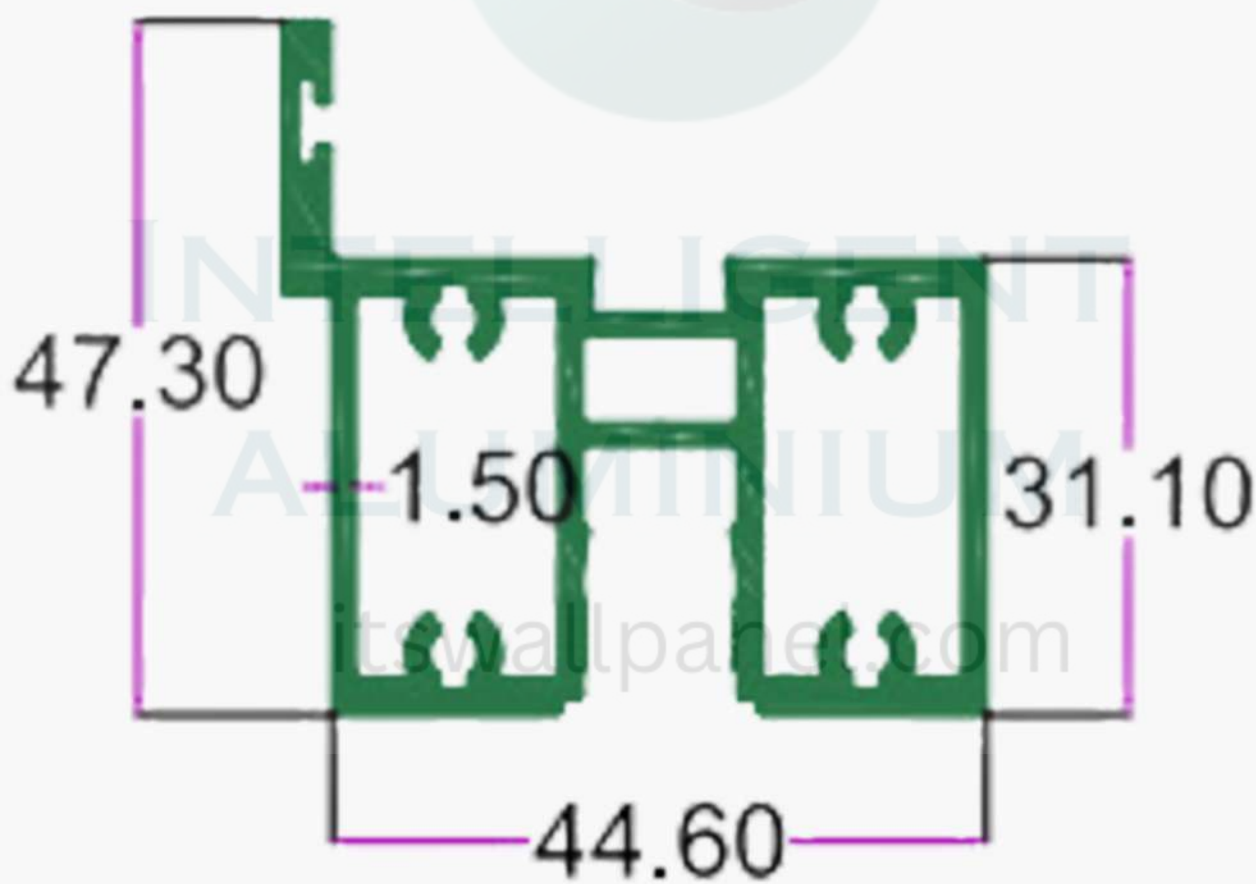

WT. 0.620 TO 0.820 KG/12'

SLIM PROFILE

INTELLIGENT
ALUMINIUM
itswallpanel.com

SEC. NO. 3771

WT. 2.200 TO 2.500 KG/12'

SEC. NO. 3770

WT. 2.300 TO 2.700 KG/12'

SLIM PROFILE

INTELLIGENT
ALUMINIUM
itswallpanel.com

SEC. NO. 3774

WT. 2.250 TO 2.500 KG/12'

SEC. NO. 5089

WT. 4.450 TO 4.700 KG/12'

SLIM PROFILE

INTELLIGENT
ALUMINIUM
itswallpanel.com

SEC. NO. 3775