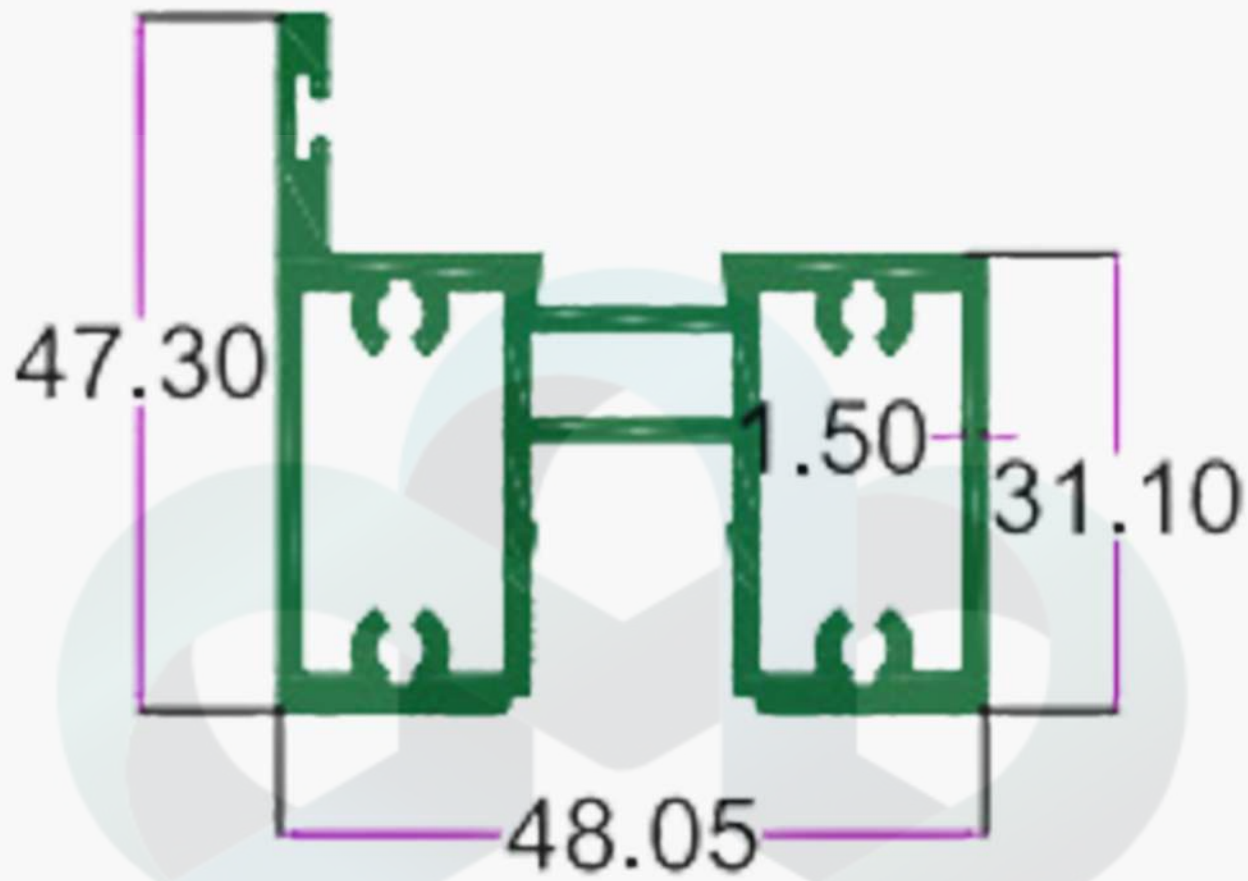

WT. 1.350 TO 1.500 KG/12'

INTELLIGENT

SEC.NO. 5175

WT. 2.035 TO 2.280 KG/12'

SLIM PROFILE

INTELLIGENT
ALUMINIUM
itswallpanel.com

SEC. NO. 3776

WT. 2.350 TO 2.500 KG/12'

SEC. NO. 5180

WT. 4.155 TO 4.405 KG/12'

SLIM PROFILE

INTELLIGENT
ALUMINIUM
itswallpanel.com

SEC.NO. 4817

WT. 4.550 TO 4.800 KG/12'

SEC.NO. 5181

WT. 2.875 TO 3.125 KG/12'