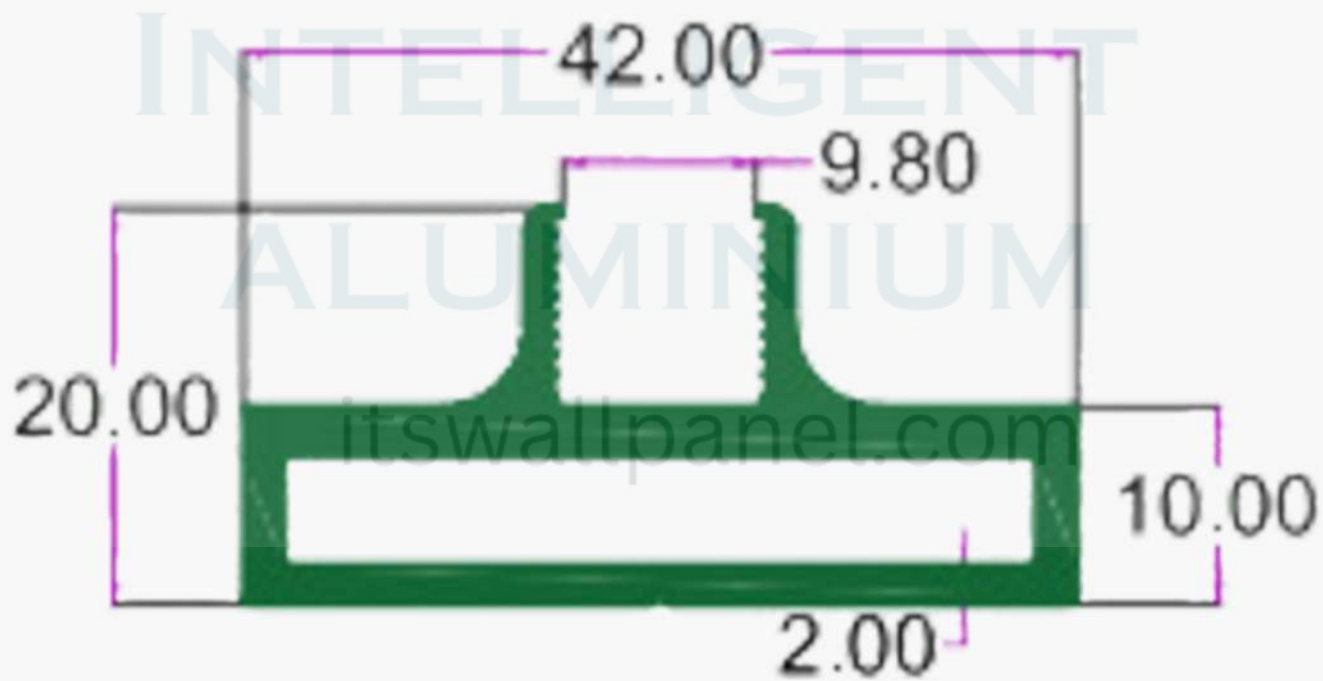

SLIM PROFILE

INTELLIGENT
ALUMINIUM
itswallpanel.com

SEC.NO. 4363

WT. 2.850 TO 3.000 KG/12'

SEC.NO. 4429

WT. 2.120 TO 2.300 KG/12'

SLIM PROFILE

INTELLIGENT
ALUMINIUM
itswallpanel.com

SEC.NO. 4366

WT. 1.300 TO 1.450 KG/12'

SEC.NO. 4365

WT. 2.400 TO 2.650 KG/12'

SLIM PROFILE

INTELLIGENT
ALUMINIUM
itswallpanel.com

SEC.NO. 4364

WT. 3.130 TO 3.350 KG/12'