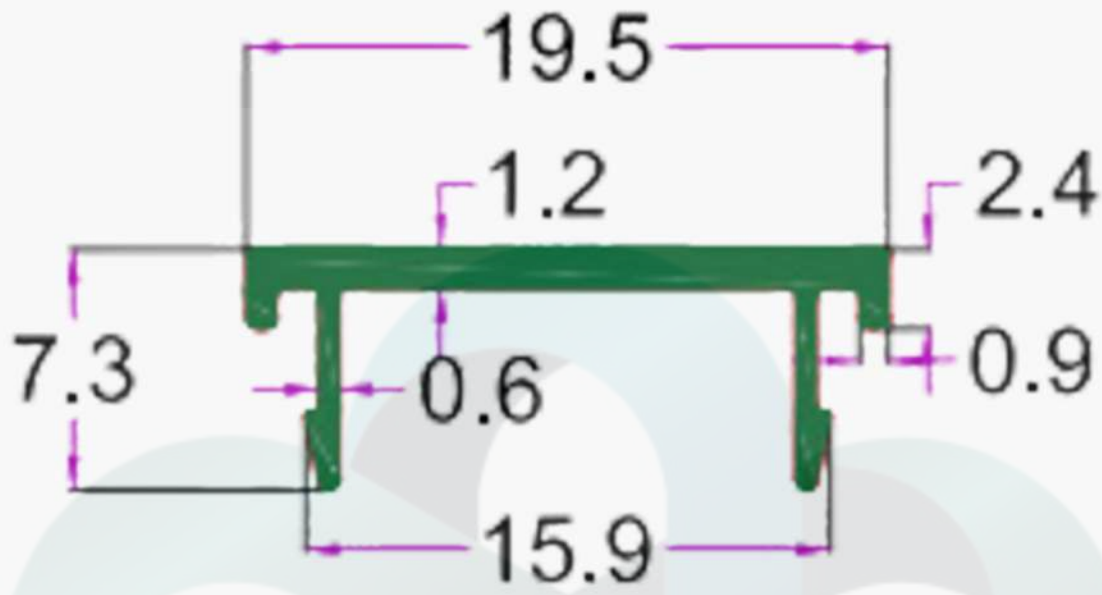

WT. 1.400 TO 1.800 KG/12'

SEC. NO. 4819

WT. 1.500 TO 1.650 KG/12'

SLIM PROFILE

INTELLIGENT
ALUMINIUM
itswallpanel.com

SEC. NO. 3897

WT. 2.500 TO 2.800 KG/12'

SEC.NO. 4883 Wt.
1.600 TO 1.750 KG./
12'

SLIM PROFILE

INTELLIGENT
ALUMINIUM
itswallpanel.com

SEC.NO. 4699

WT. 2.220 TO 2.470 KG/12'

SEC.NO. 4818

WT. 4.150 TO 4.350 KG/12'

SLIM PROFILE

INTELLIGENT
ALUMINIUM
itswallpanel.com

SEC.NO. 4657

WT. 0.330 TO 0.500 KG/12'

SEC.NO. 4699

WT. 2.220 TO 2.470 KG/12'

SLIM PROFILE

INTELLIGENT
ALUMINIUM

itswallpanel.com

SEC.NO. 4715