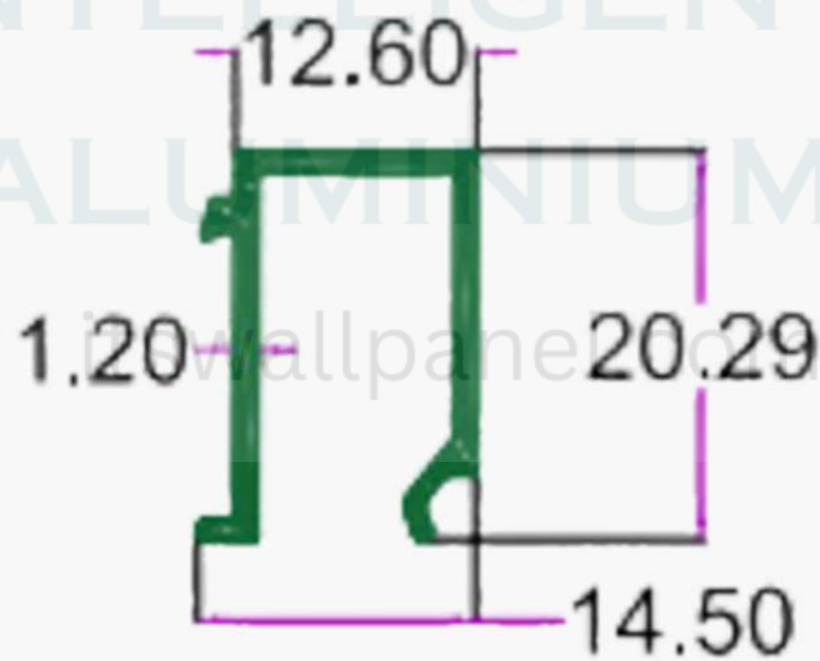

SEC.NO. 4545

WT. 1.760 TO 1.900 KG/12'

SEC.NO. 4510

WT. 2.200 TO 2.450 KG/12'

SLIM PROFILE

INTELLIGENT
ALUMINIUM
itswallpanel.com

SEC.NO. 4572

WT. 1.570 TO 1.700 KG/12'

SEC.NO. 4467

WT. 9.160 TO 9.350 KG/12'

SLIM PROFILE

INTELLIGENT
ALUMINIUM
itswallpanel.com

SEC.NO. 4468

WT. 0.860 TO 0.100 KG/12'

INTELLIGENT
ALUMINIUM

SEC.NO. 4511

WT. 0.620 TO 0.820 KG/12'

SLIM PROFILE

INTELLIGENT
ALUMINIUM
itswallpanel.com

SEC. NO. 3771

WT. 2.200 TO 2.500 KG/12'

SEC. NO. 3770

WT. 2.300 TO 2.700 KG/12'

SLIM PROFILE